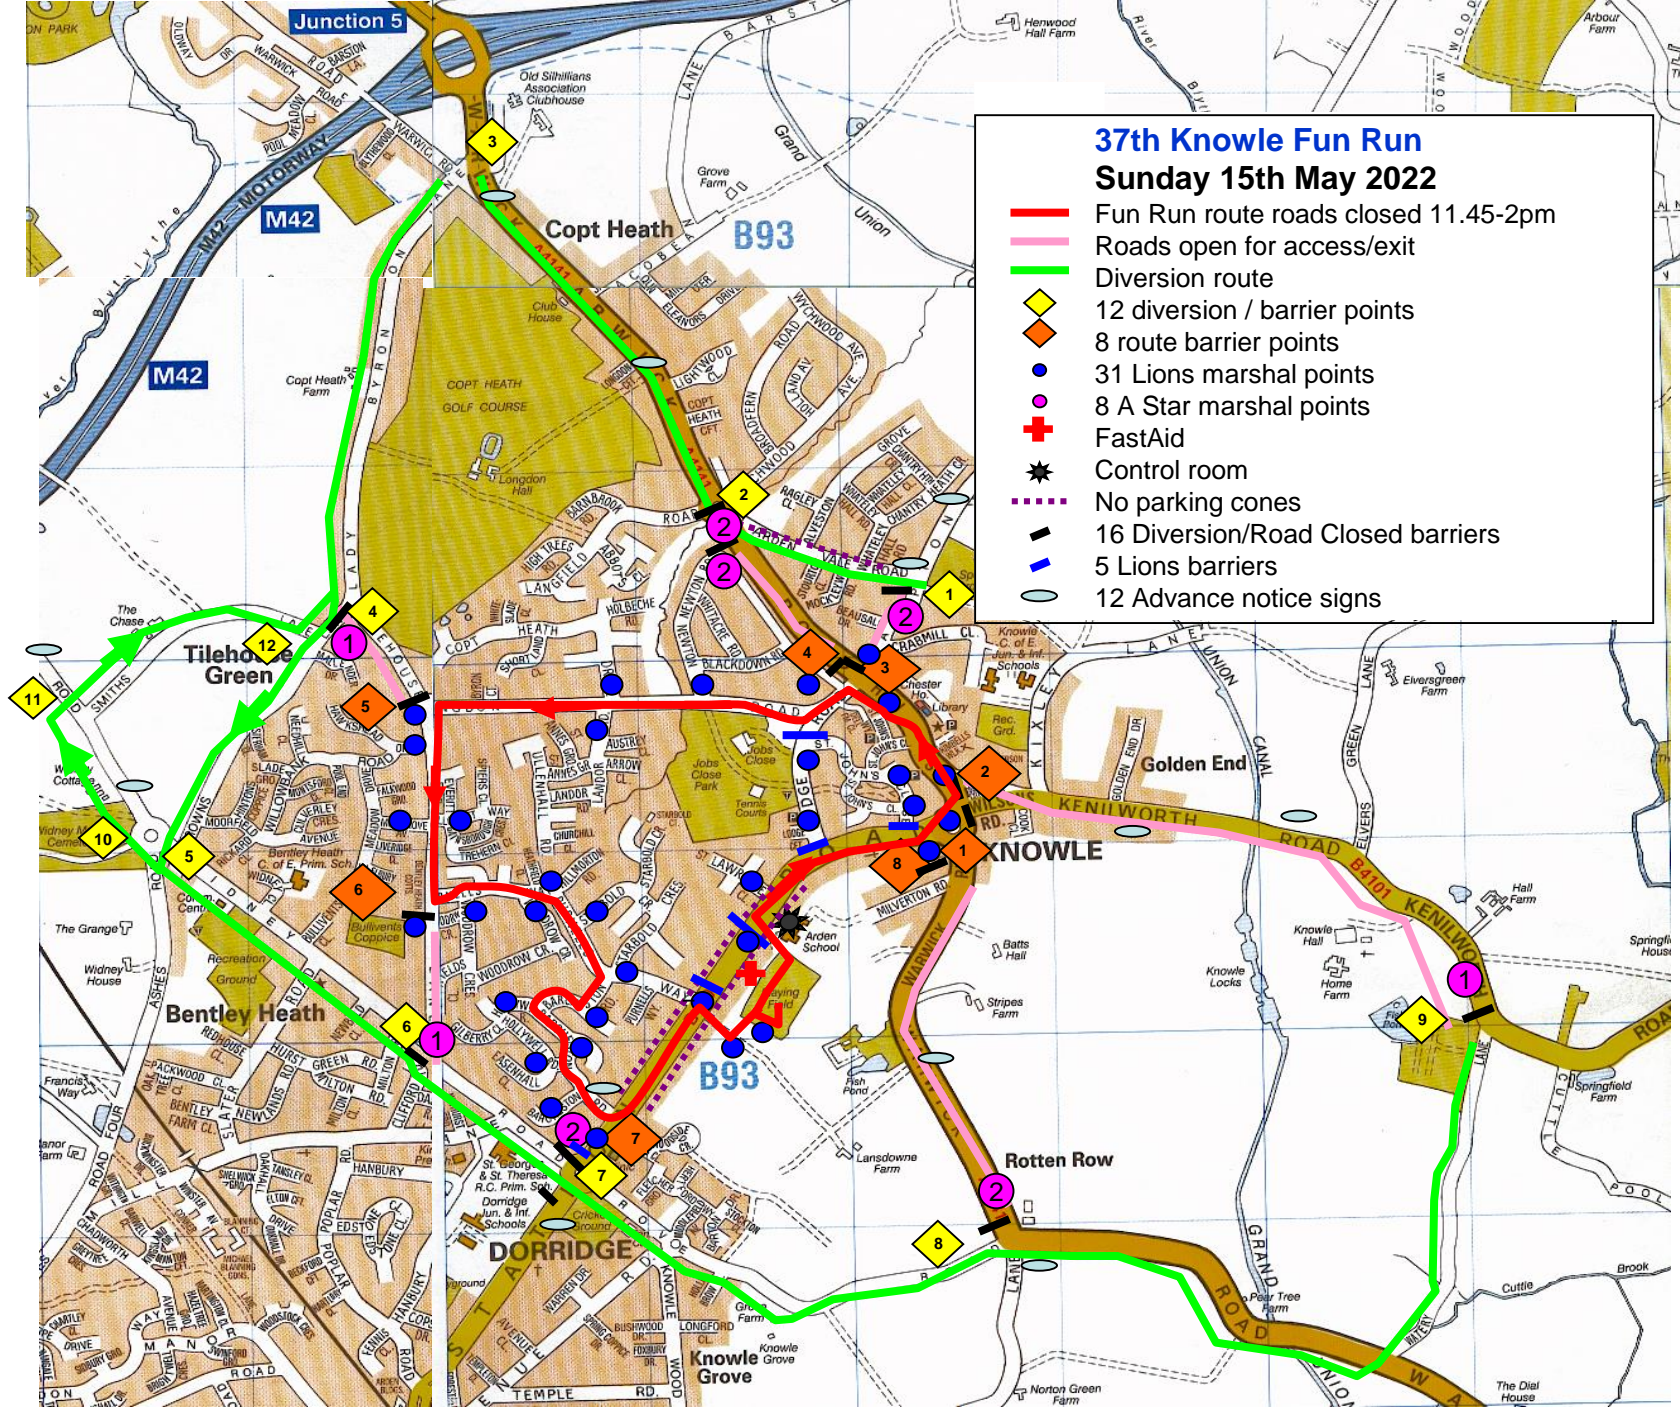

37th Knowle Fun Run Sunday 15th May 2022

- Fun Run route roads closed 11.45-2pm
- Roads open for access/exit
- Diversion route
- ◆ 12 diversion / barrier points
- ◆ 8 route barrier points
- 31 Lions marshal points
- 8 A Star marshal points
- + FastAid
- ★ Control room
- ⋯ No parking cones
- ▬ 16 Diversion/Road Closed barriers
- ▬ 5 Lions barriers
- 12 Advance notice signs

Junction 5

Copt Heath

Knowle

**START/FINISH
ARDEN ACADEMY**

Rotten Row

DORRIDGE

- 1. Bushwood Drive
- 2. Midfield Av
- 3. Fletcher Gv