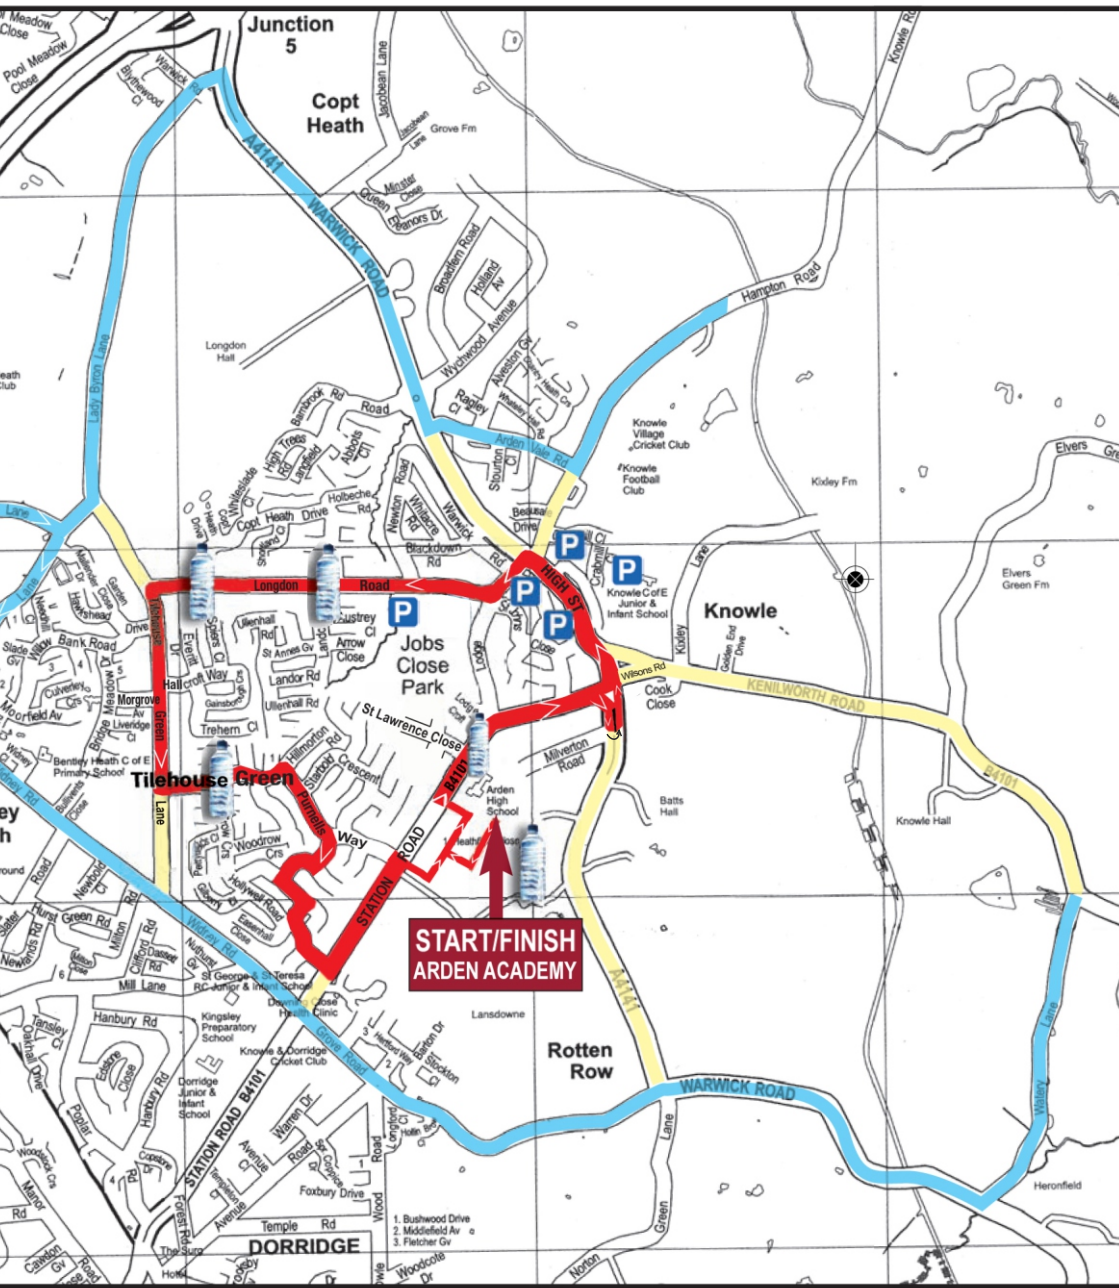

37th Knowle Fun Run Sunday 15th May 2022

- Fun Run route roads closed 11.45-2pm
- Roads open for access/exit
- Diversion route
- ◆ 12 diversion / barrier points
- ◆ 8 route barrier points
- 31 Lions marshal points
- 8 A Star marshal points
- + FastAid
- ★ Control room
- ⋯ No parking cones
- ▬ 16 Diversion/Road Closed barriers
- ▬ 5 Lions barriers
- 12 Advance notice signs

Junction 5

Copt Heath

Knowle

**START/FINISH
ARDEN ACADEMY**

Rotten Row

DORRIDGE

- 1. Bushwood Drive
- 2. Midfield Av
- 3. Fletcher Gv