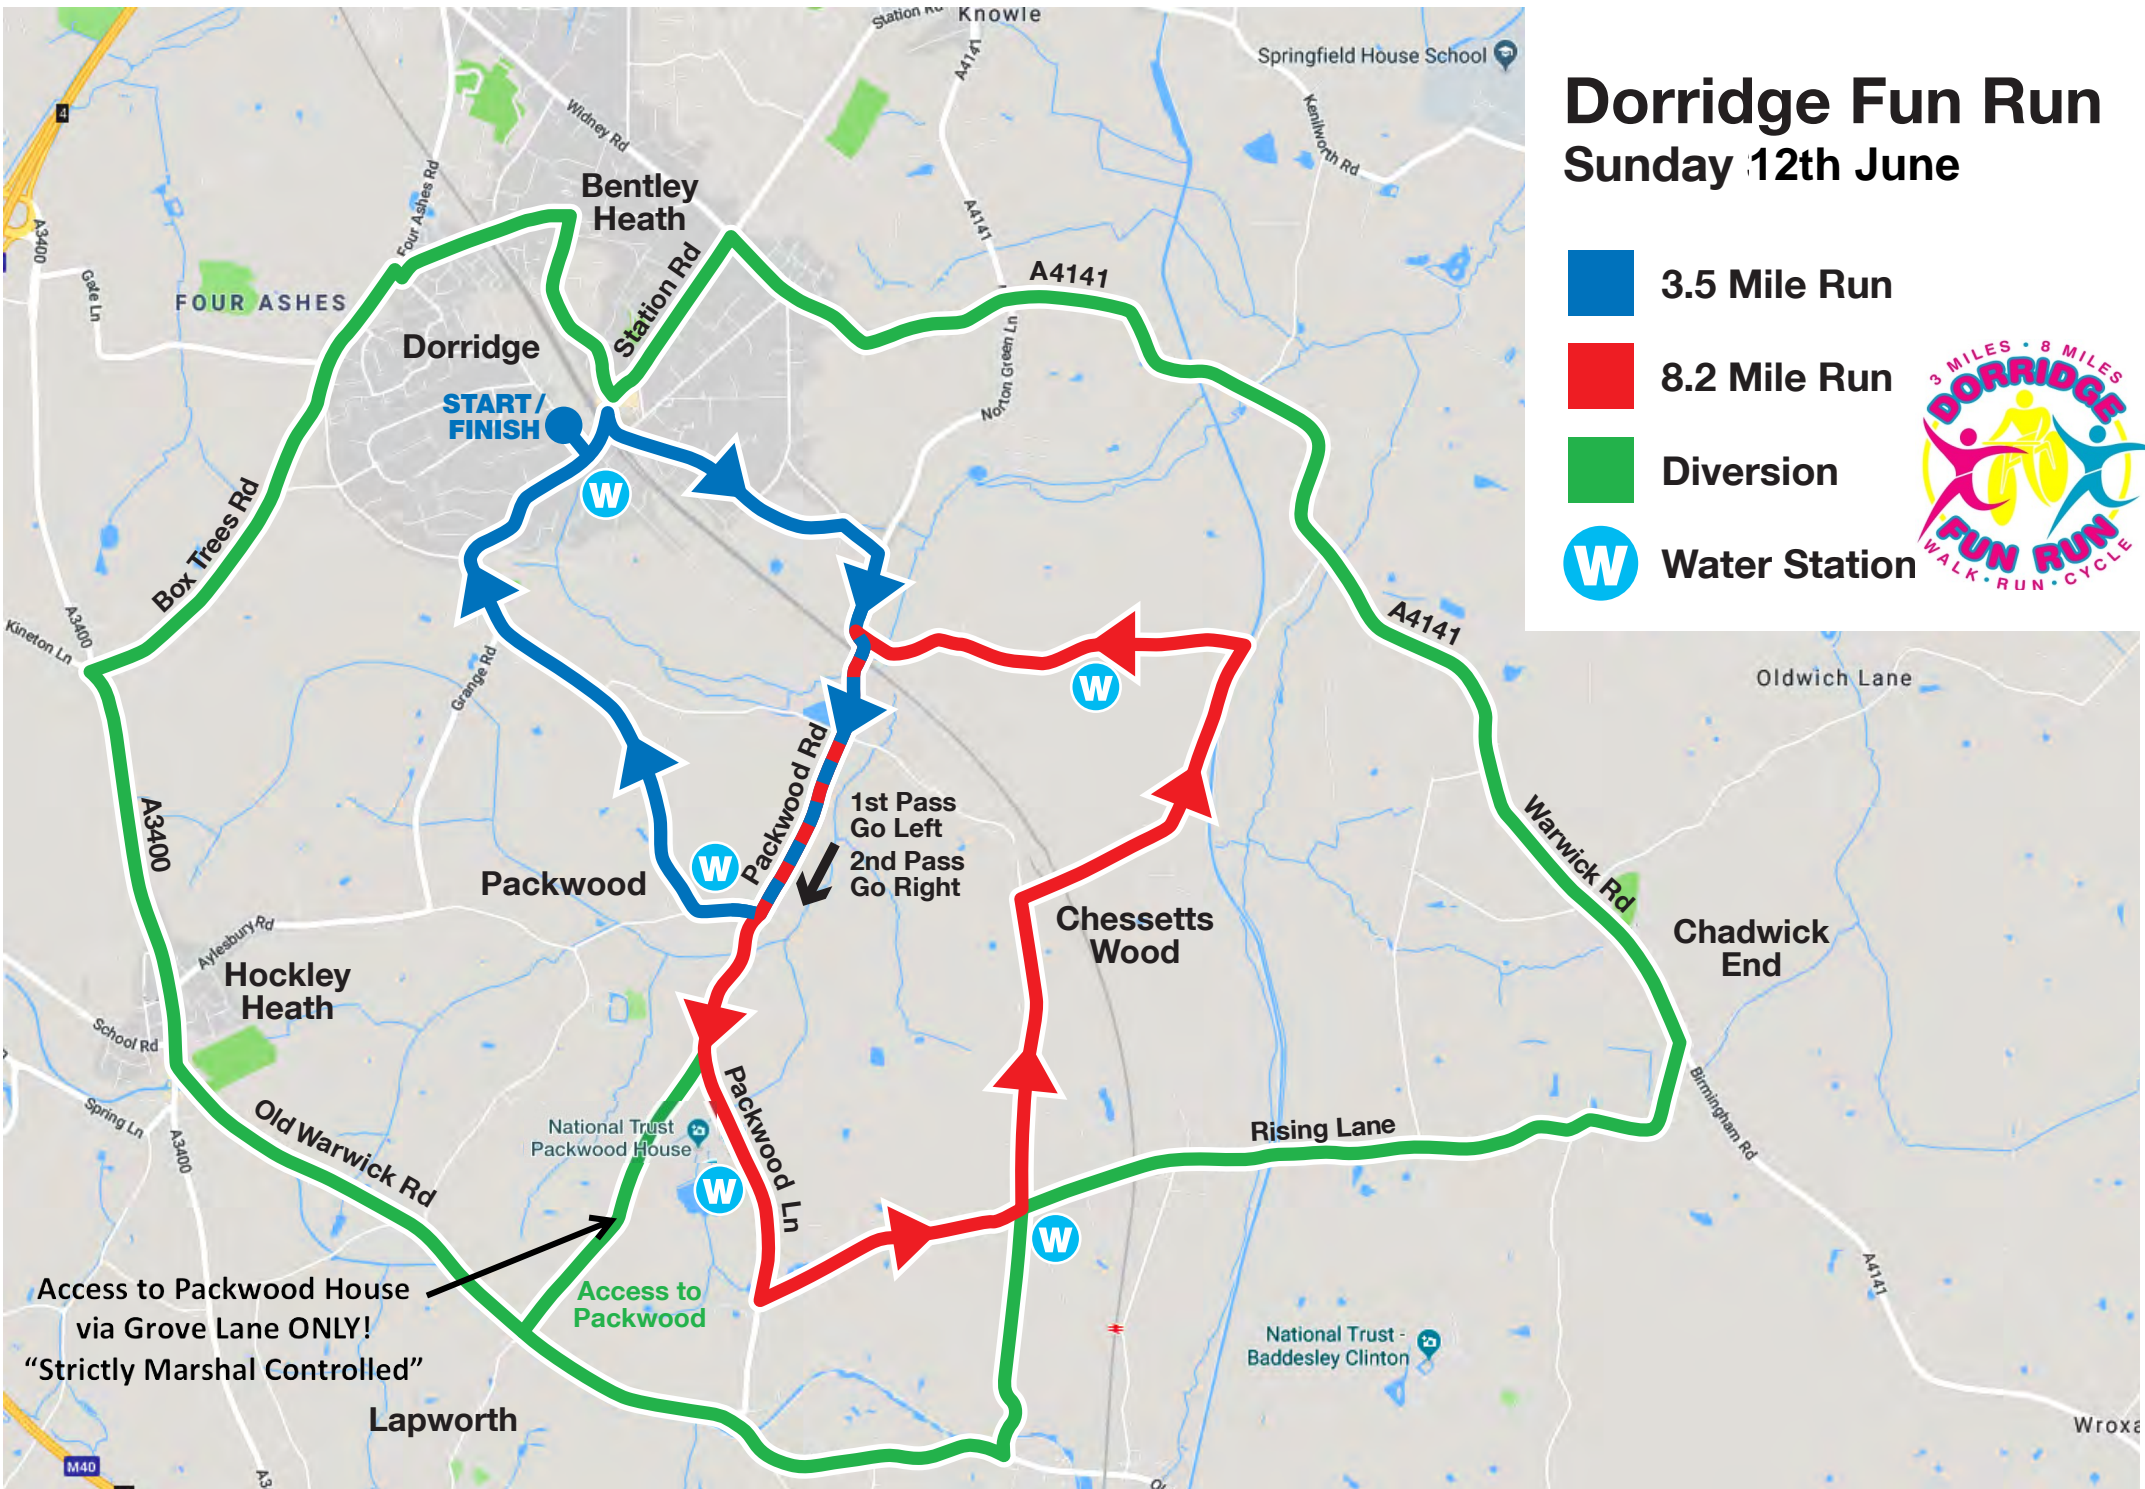

Dorridge Fun Run

Sunday 12th June

 3.5 Mile Run

 8.2 Mile Run

 Diversion

 Water Station

**START/
FINISH**

Packwood

**Chessetts
Wood**

**Chadwick
End**

**Hockley
Heath**

**Bentley
Heath**

Lapworth

Access to Packwood House
via Grove Lane ONLY!
"Strictly Marshal Controlled"

Access to
Packwood

1st Pass
Go Left
2nd Pass
Go Right

National Trust
Packwood House

National Trust -
Baddesley Clinton

Rising Lane

Oldwich Lane

Warwick Rd

Station Rd

A4141

A4141