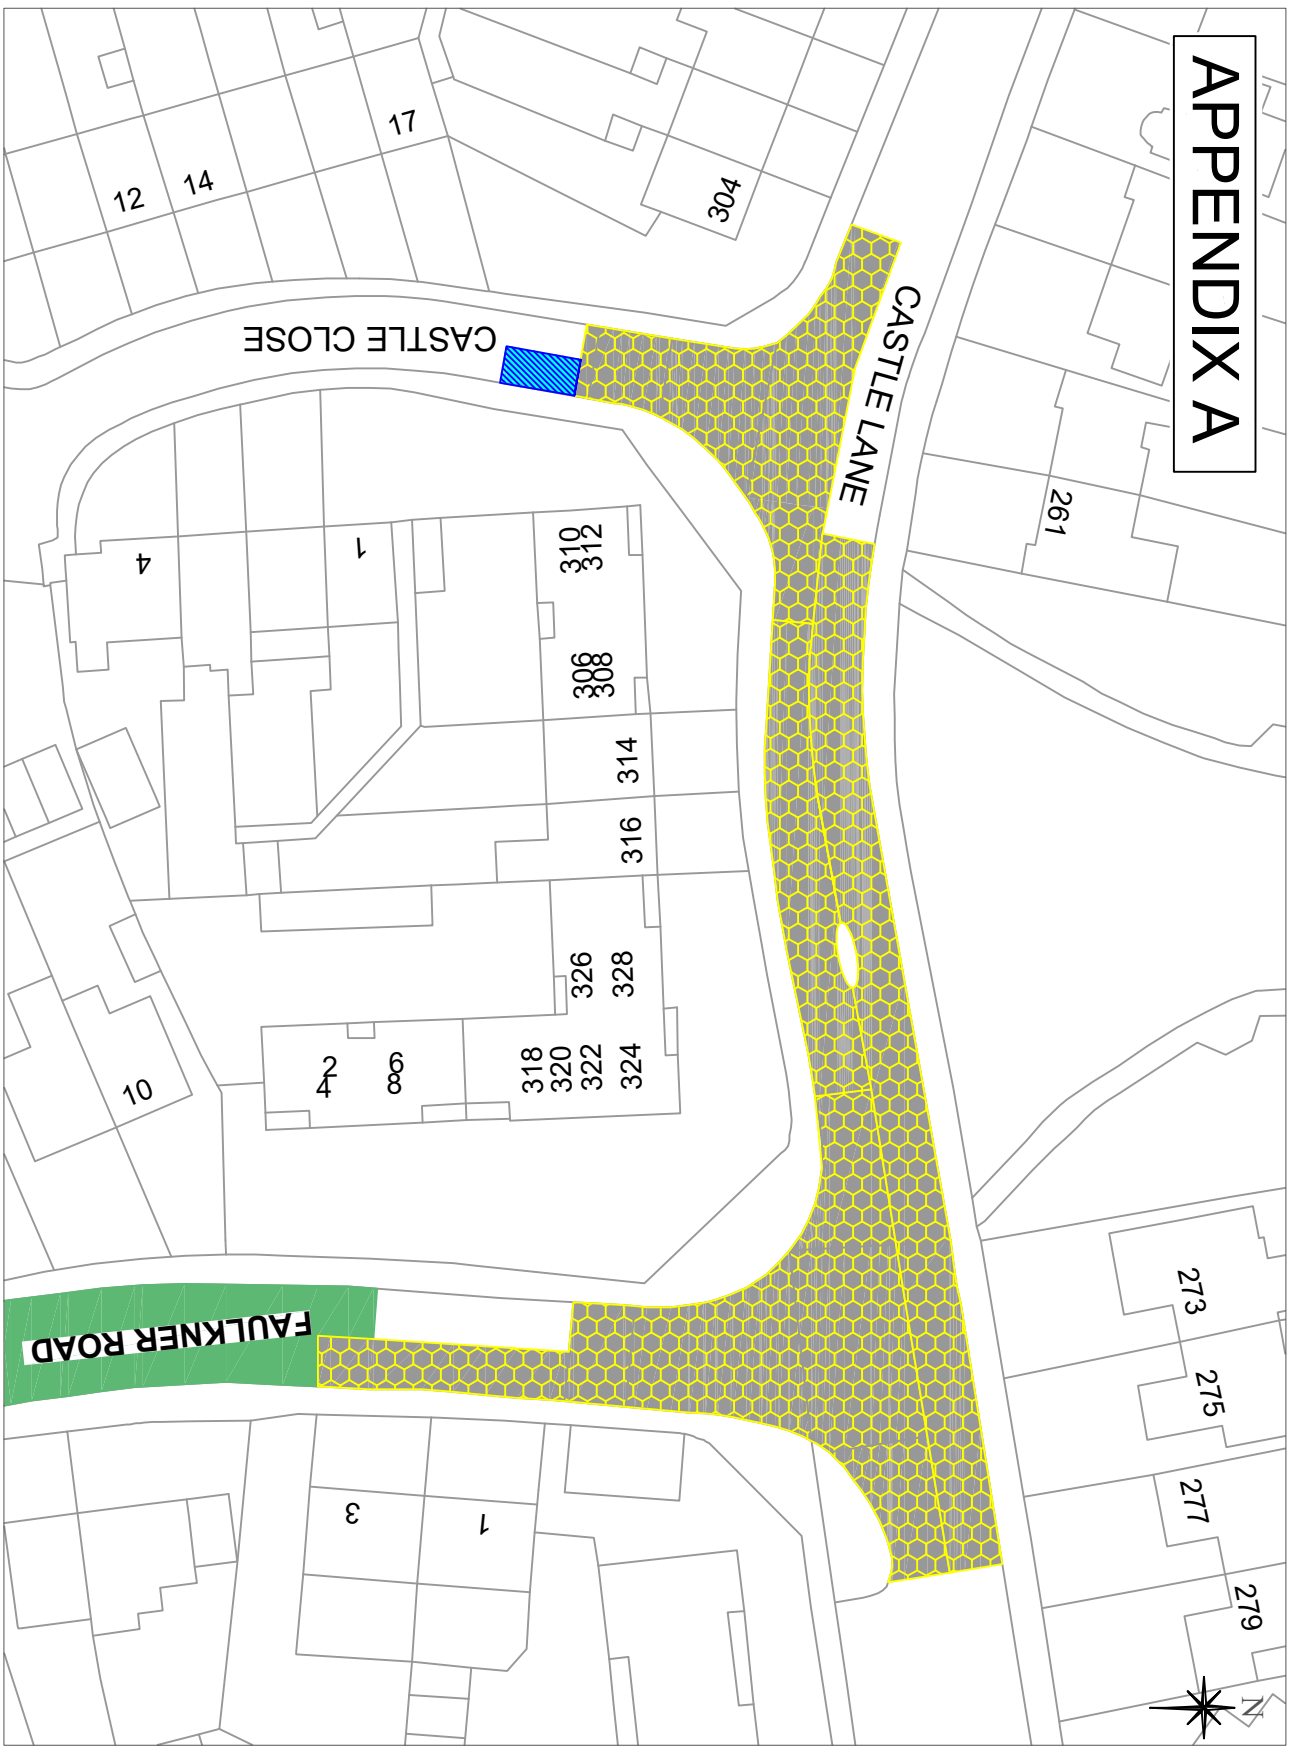

APPENDIX A

Key

-  Existing 'No waiting, Monday - Friday, 9.15 - 10.15am & 3 - 4pm' restriction (single yellow line)
-  Existing advisory 'blue badge holders only' bay (no change)
-  Proposed 'No Waiting at any Time' restriction (double yellow lines)

Notes:
 Castle Lane, Castle Close and Faulkner Road
 Proposed Double Yellow Lines

Solihull MBC Licence No 100023139
 Contains Ordnance Survey data © Crown
 Copyright and database right 2022

Drawn By: JW	Checked By: DK	DO NOT SCALE
Scale NTS	Date: 25.01.2023	OS Ref: _____
Plan No. 9128		