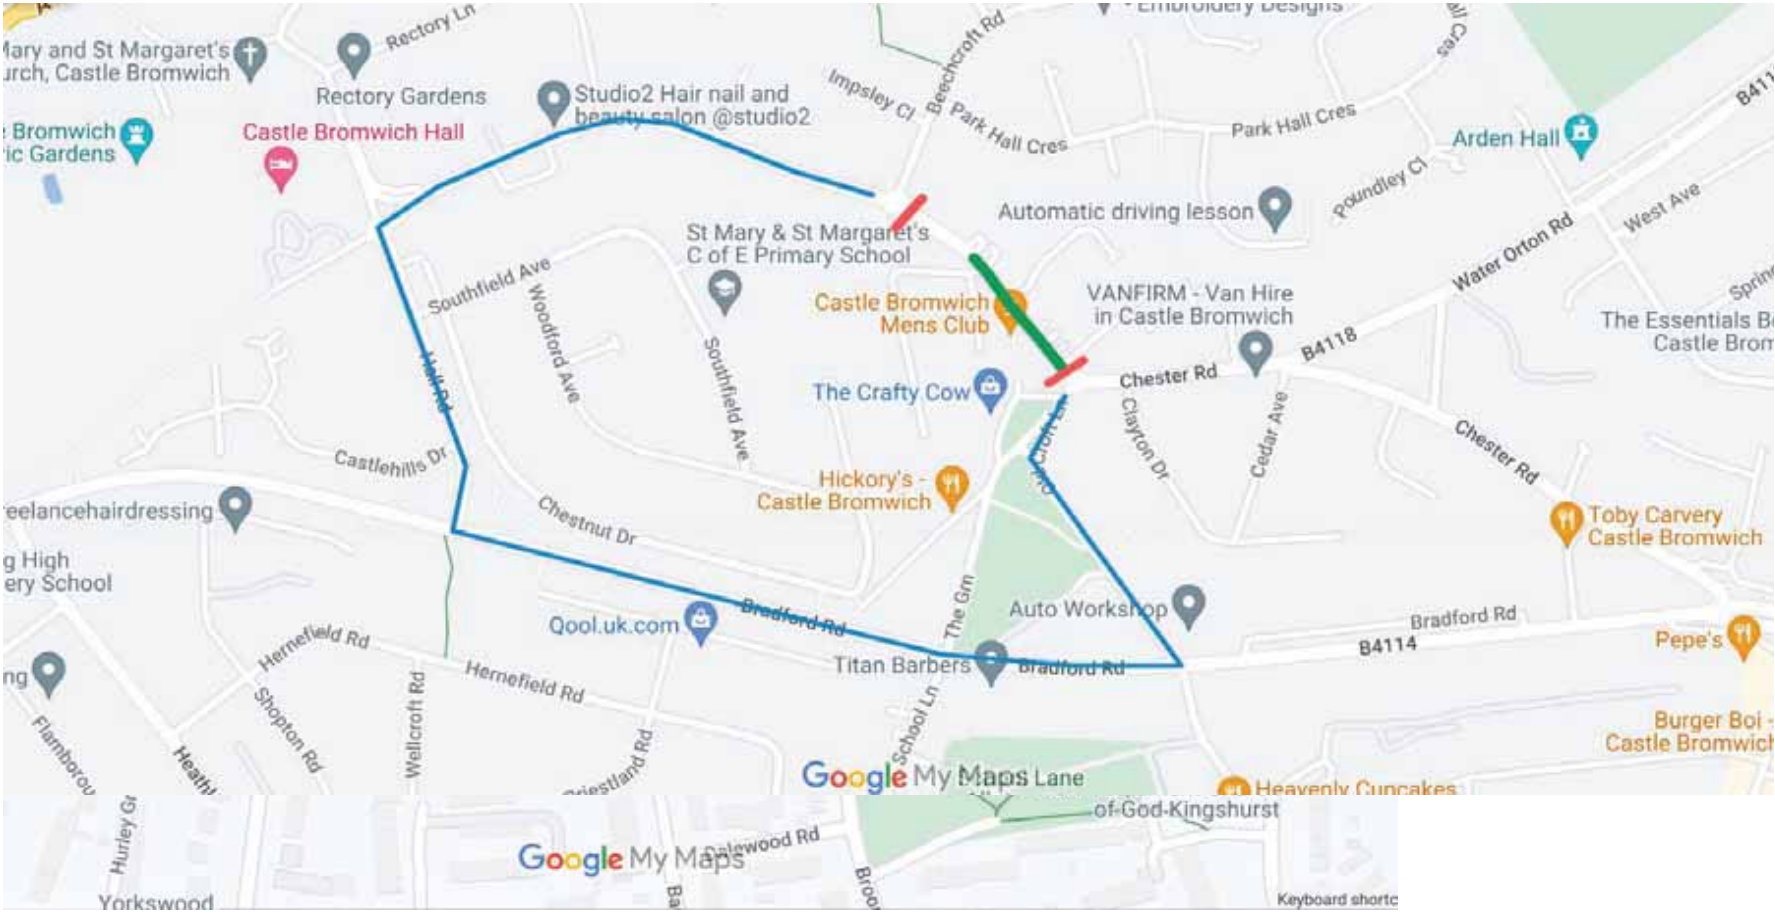

# Birmingham Road

- Diversion Route
  - Diversion Route
  - Closure Point
  - Extents of Work
- Carriageway Resurfacing

# Castle Lane

- Diversion Route
- Diversion Route
- Closure Point
- Extents of Work

Carriageway Resurfacing

# Chester Road

**Diversion Route**

-  Diversion Route
-  Closure Point
-  Extents of Work

Carriageway Resurfacing

# Dog Kennel Lane Diversion

Key

-  Closure Point
-  Diversion
-  Extents

Carriageway Patching