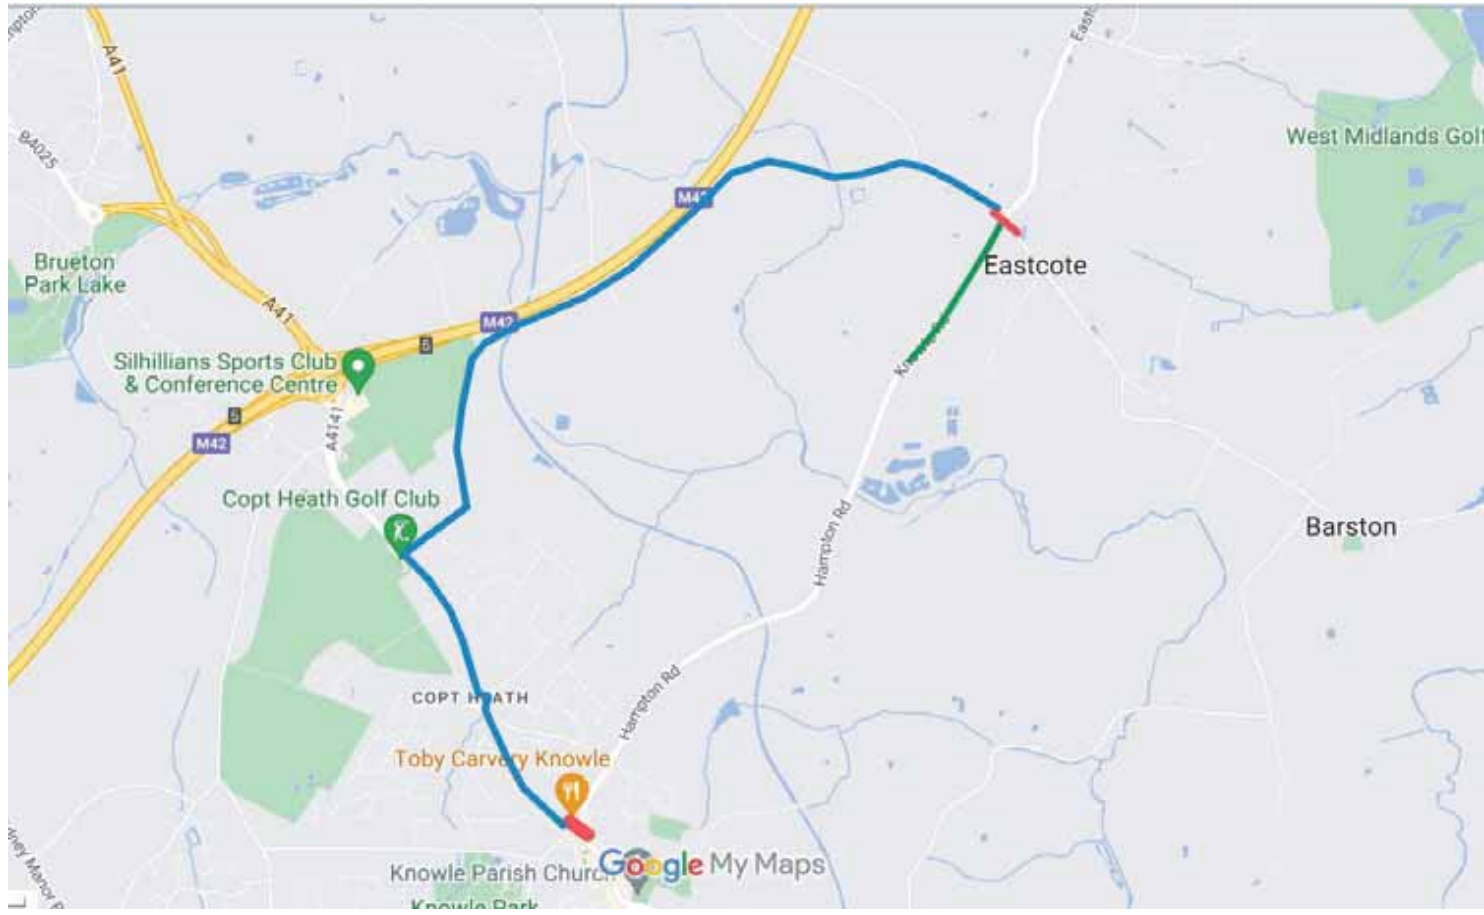

Knowle Road

- Diversion Route
- Diversion Route
- Closure Point
- Extents of Work

Carriageway Resurfacing