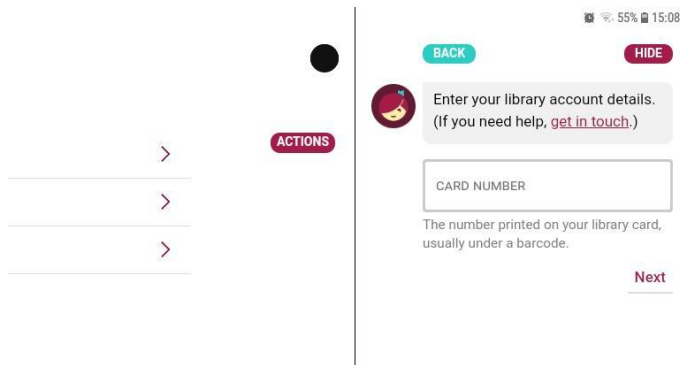

Borrowing emagazines on the Libby app

Logging in

Once you have downloaded the Libby app, you will need to choose your local library. You can have more than one library service on the app.

You will need to download the app appropriate for your device, from the App Store for Apple devices, the Google Play Store for Android devices or the Amazon App Store for Kindle Fires..

Shelf

- Loans >
- Holds >
- Tags >

Once you have chosen Solihull, you will need to register your library card or number

Click on the symbol at the top right

Click Add a Library Card

You can add more than one person's card and add cards for other libraries outside Solihull here.

You can enter a library card number here

Click on Enter Library Account Details

Enter a library card number with the letters included, and with no spaces eg

SLP1234567x

WP0000010000

H00001234

Letters can be upper or lower case.