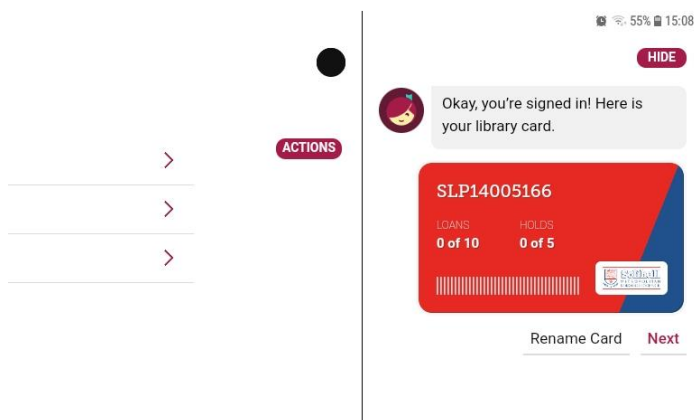

Shelf

- Loans >
- Holds >
- Tags >

Once you have chosen Solihull, you will need to register your library card or number

Click on the symbol at the top right

Click Add a Library Card

You can add more than one person's card and add cards for other libraries outside Solihull here.

You can enter a library card number here

Click on Enter Library Account Details

Enter a library card number with the letters included, and with no spaces eg

SLP1234567x

WP0000010000

H00001234

Letters can be upper or lower case.

Enter your PIN

This will always be a 4 digit number. If you do not have your PIN you can reset it by email at <https://solihull.spydus.co.uk> or contact the library at 247library@solihull.gov.uk

Then click Sign In