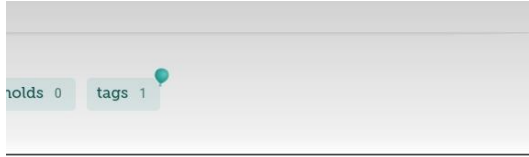

Jun 01 2024
MOJO

Launched in 1993, MOJO celebrates the stories of music's all-time greats. It does this through expertly written, insightful features and exclusive...

Unsubscribe

Reading Journey

The latest issue of your subscription is being kept in the Magazine Rack until the next issue is published.

Mark Issue As Finished

Tags

Series
MOJO.

Download to read this magazine while offline. Downloads are deleted automatically when the issue is removed from the Magazine Rack.

Download

< Shelf

Magazine series
MOJO

Open Magazine

All Issues

Unsubscribe

No progress yet.

89% 09:50

ACTIONS