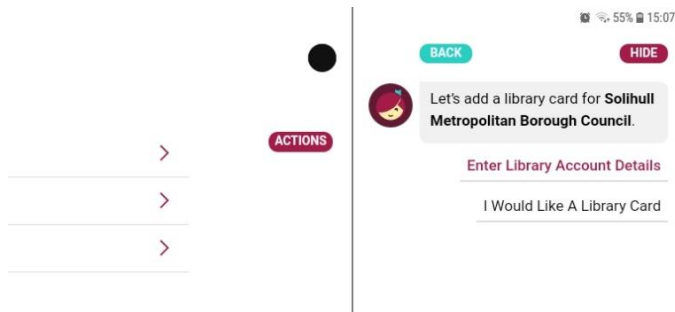

Shelf

- Loans >
- Holds >
- Tags >

Once you have chosen Solihull, you will need to register your library card or number

Click on the symbol at the top right

Click Add a Library Card

You can add more than one person's card and add cards for other libraries outside Solihull here.

You can enter a library card number here

Click on Enter Library Account Details

Enter a library card number with the letters included, and with no spaces eg

SLP1234567x

WP0000010000

H00001234

Letters can be upper or lower case.