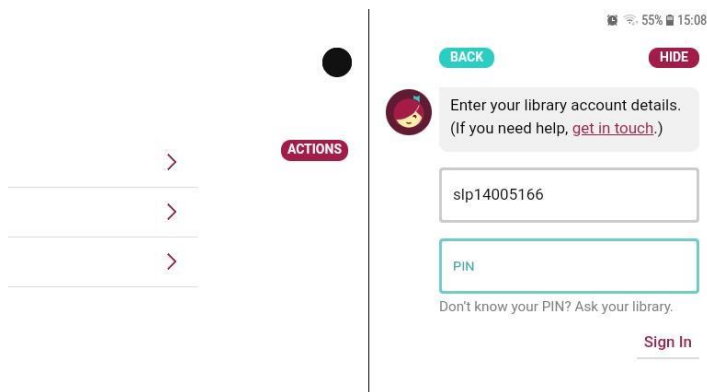

Shelf

- Loans >
- Holds >
- Tags >

Once you have chosen Solihull, you will need to register your library card or number

Click on the symbol at the top right

Click Add a Library Card

You can add more than one person's card and add cards for other libraries outside Solihull here.

You can enter a library card number here

Click on Enter Library Account Details

Enter a library card number with the letters included, and with no spaces eg

SLP1234567x

WP0000010000

H00001234

Letters can be upper or lower case.

Enter your PIN

This will always be a 4 digit number. If you do not have your PIN you can reset it by email at <https://solihull.spydus.co.uk> or contact the library at 247library@solihull.gov.uk

Then click Sign In