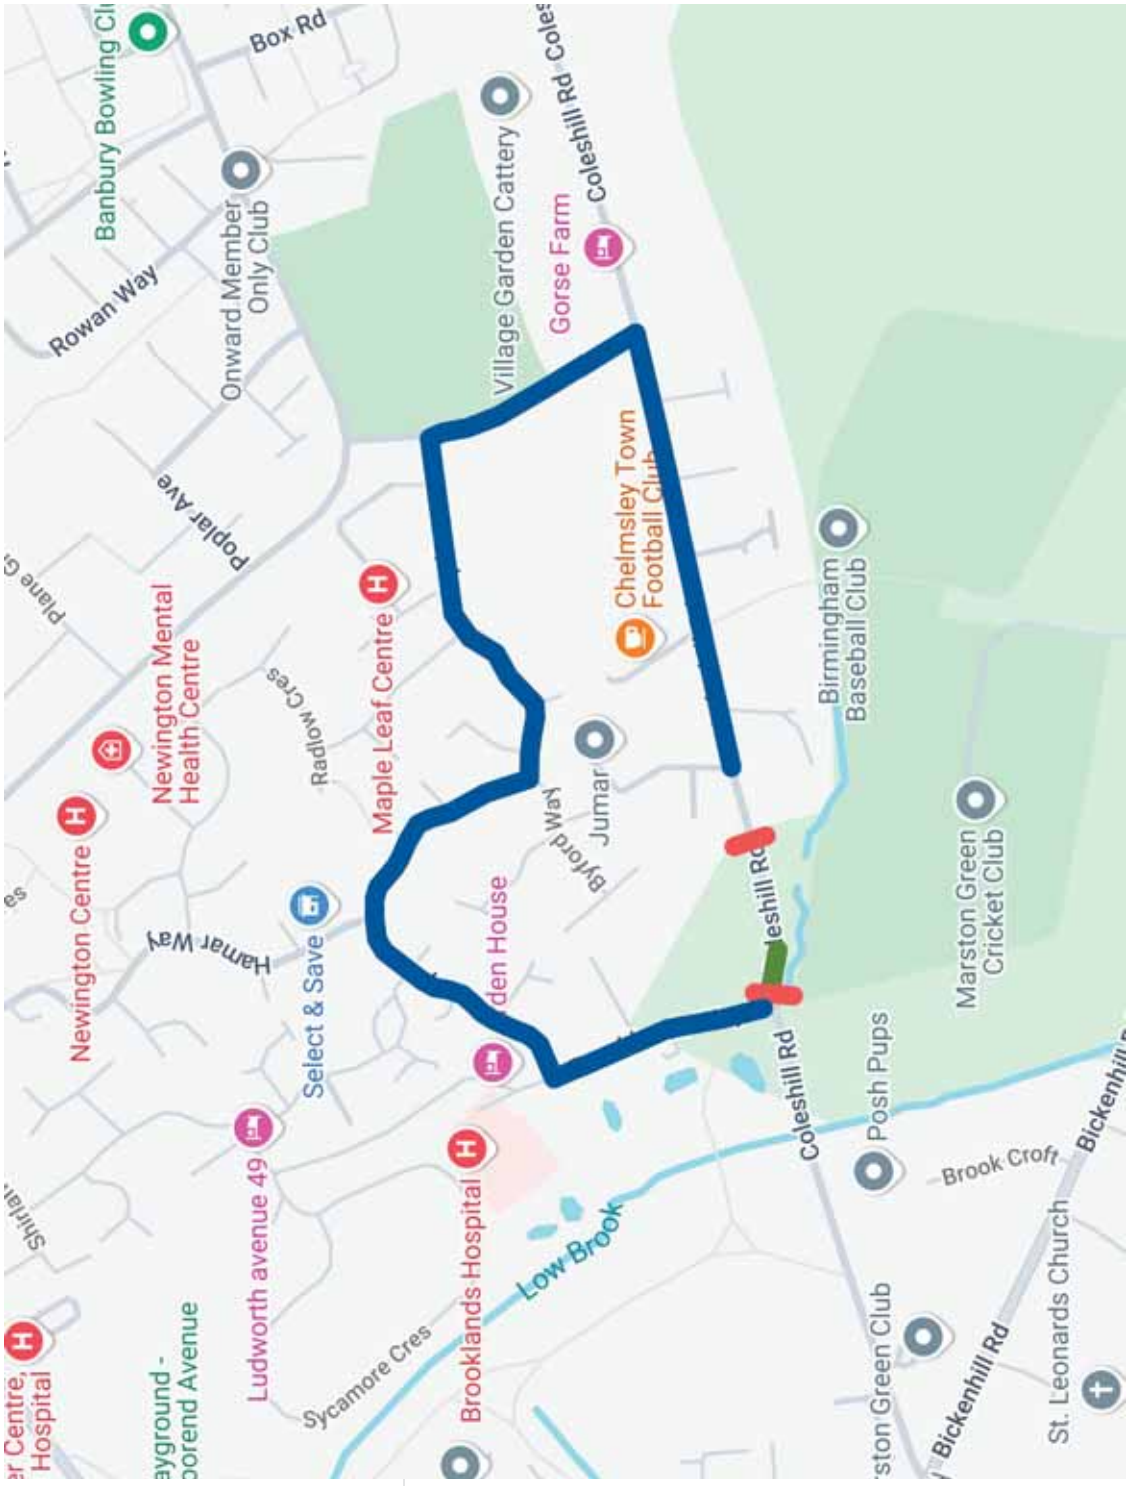

Chelmsley Road

Key

Closure Point

Extents

Diversion

Patching

Coleshill Road Patching

Grove Road Patching

Key

Closure Point

Diversion

Extents

Hanbury Road extents

1:2,000

Longbrook Lane

Diversion Route

- Diversion Route
- Closure Point
- Extents of Work

Carriageway Patching

Rumbush Lane Patching

Key

Closure Point

Diversion

Extents

Solihull Road - Closure to turn off A34 Stratford Road onto Solihull Rd

- Diversion Route**
- Diversion Route
- Closure Point
- Extents of Work

Carriageway Resurfacing

Watery Lane Patching

- Key
-  Closure Point
 -  Diversion
 -  Extents