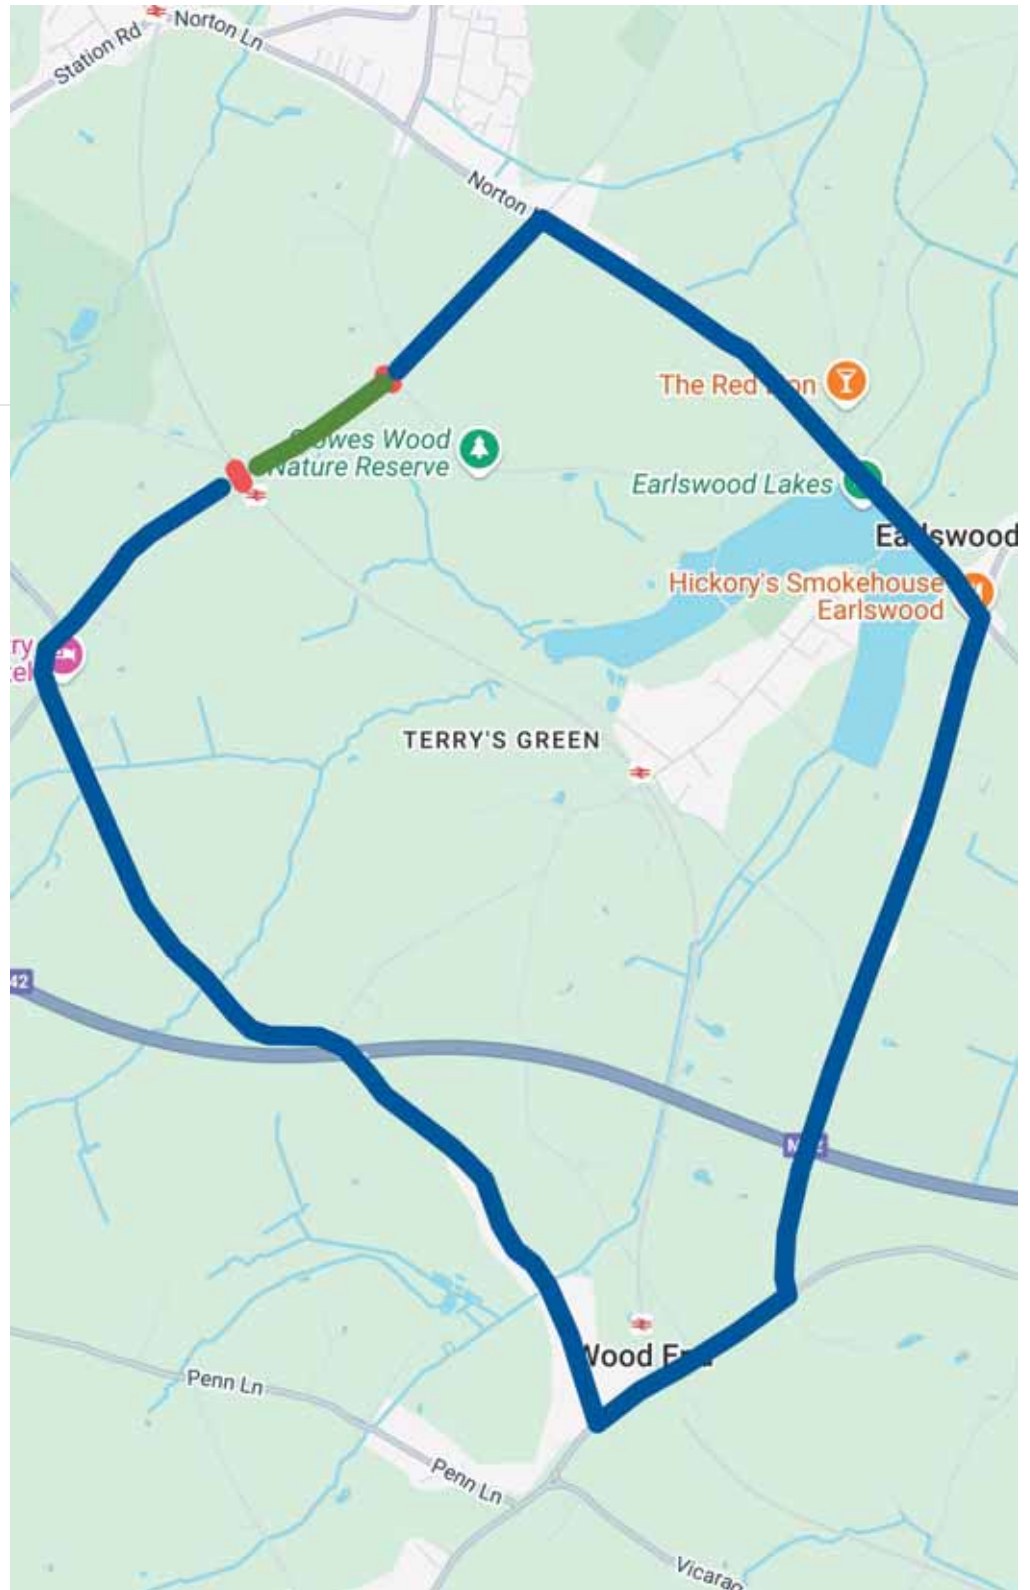

Chelmsley Road

Key

Closure Point

Extents

Diversion

Patching

Coleshill Road Patching

Grove Road Patching

Key

Closure Point

Diversion

Extents

Hanbury Road extents

1:2,000

Longbrook Lane

Diversion Route

- Diversion Route
- Closure Point
- Extents of Work

Carriageway Patching

Rumbush Lane Patching

Key

Closure Point

Diversion

Extents

Solihull Road - Closure to turn off A34 Stratford Road onto Solihull Rd

- Diversion Route**
- Diversion Route
- Closure Point
- Extents of Work

Carriageway Resurfacing

Watery Lane Patching

- Key
-  Closure Point
 -  Diversion
 -  Extents