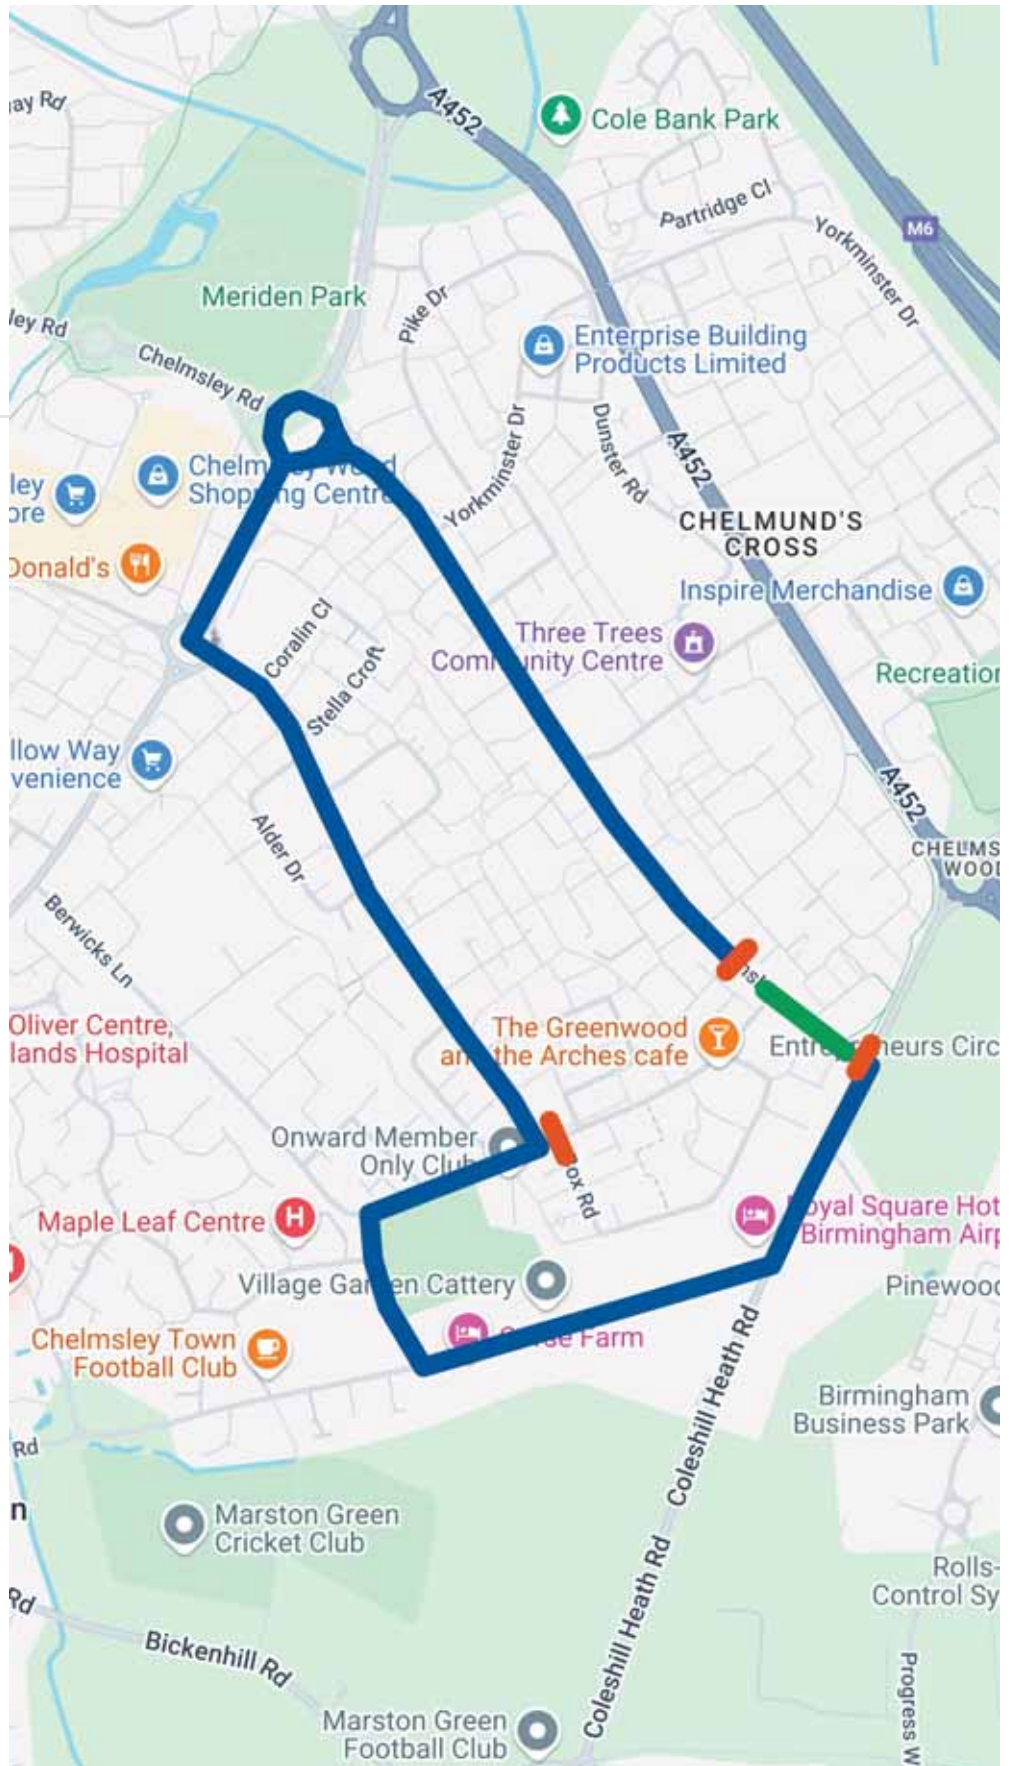

Chelmsley Road

Key

Closure Point

Extents

Diversion

Patching

Coleshill Road Patching

Grove Road Patching

Key

Closure Point

Diversion

Extents

Hanbury Road extents

1:2,000

Longbrook Lane

Diversion Route

- Diversion Route
- Closure Point
- Extents of Work

Carriageway Patching

Rumbush Lane Patching

Key

Closure Point

Diversion

Extents

Solihull Road - Closure to turn off A34 Stratford Road onto Solihull Rd

- Diversion Route**
- Diversion Route
- Closure Point
- Extents of Work

Carriageway Resurfacing

Watery Lane Patching

- Key
-  Closure Point
 -  Diversion
 -  Extents