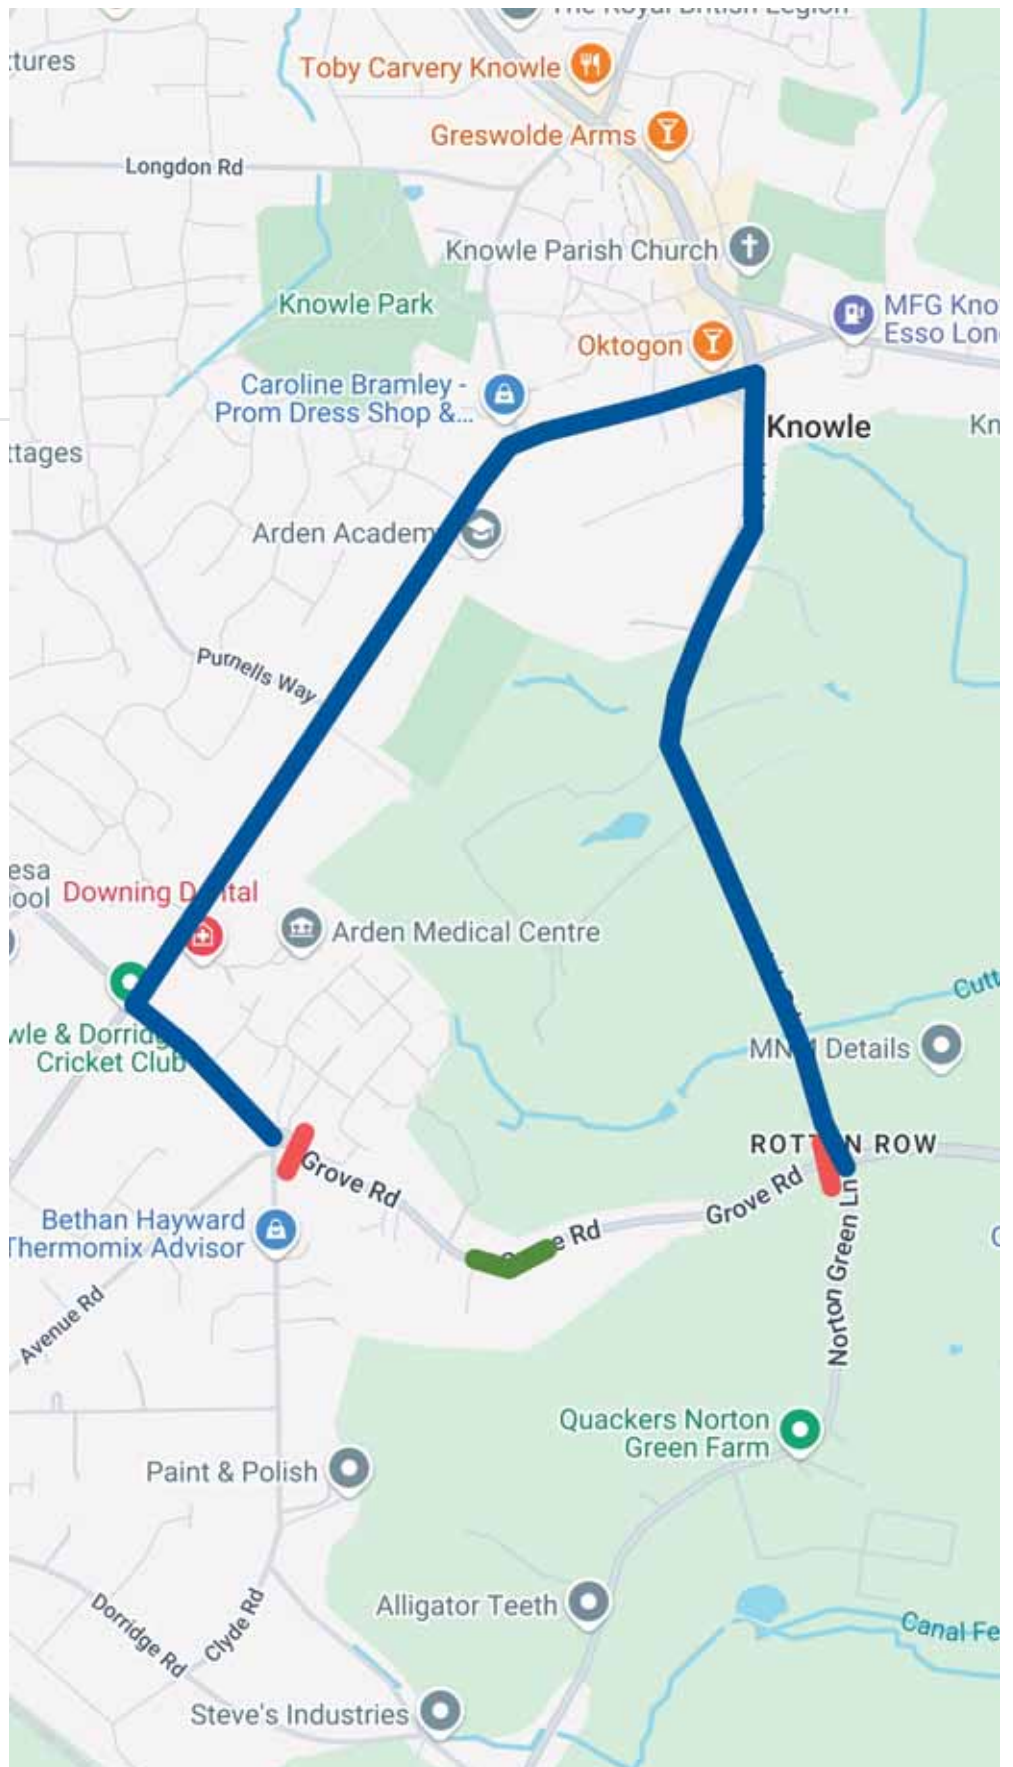

Chelmsley Road

Key

Closure Point

Extents

Diversion

Patching

Coleshill Road Patching

Grove Road Patching

Key

Closure Point

Diversion

Extents

Hanbury Road extents

1:2,000

Longbrook Lane

Diversion Route

- Diversion Route
- Closure Point
- Extents of Work

Carriageway Patching

Rumbush Lane Patching

Key

Closure Point

Diversion

Extents

Solihull Road - Closure to turn off A34 Stratford Road onto Solihull Rd

- Diversion Route**
- Diversion Route
- Closure Point
- Extents of Work

Carriageway Resurfacing

Watery Lane Patching

- Key
-  Closure Point
 -  Diversion
 -  Extents