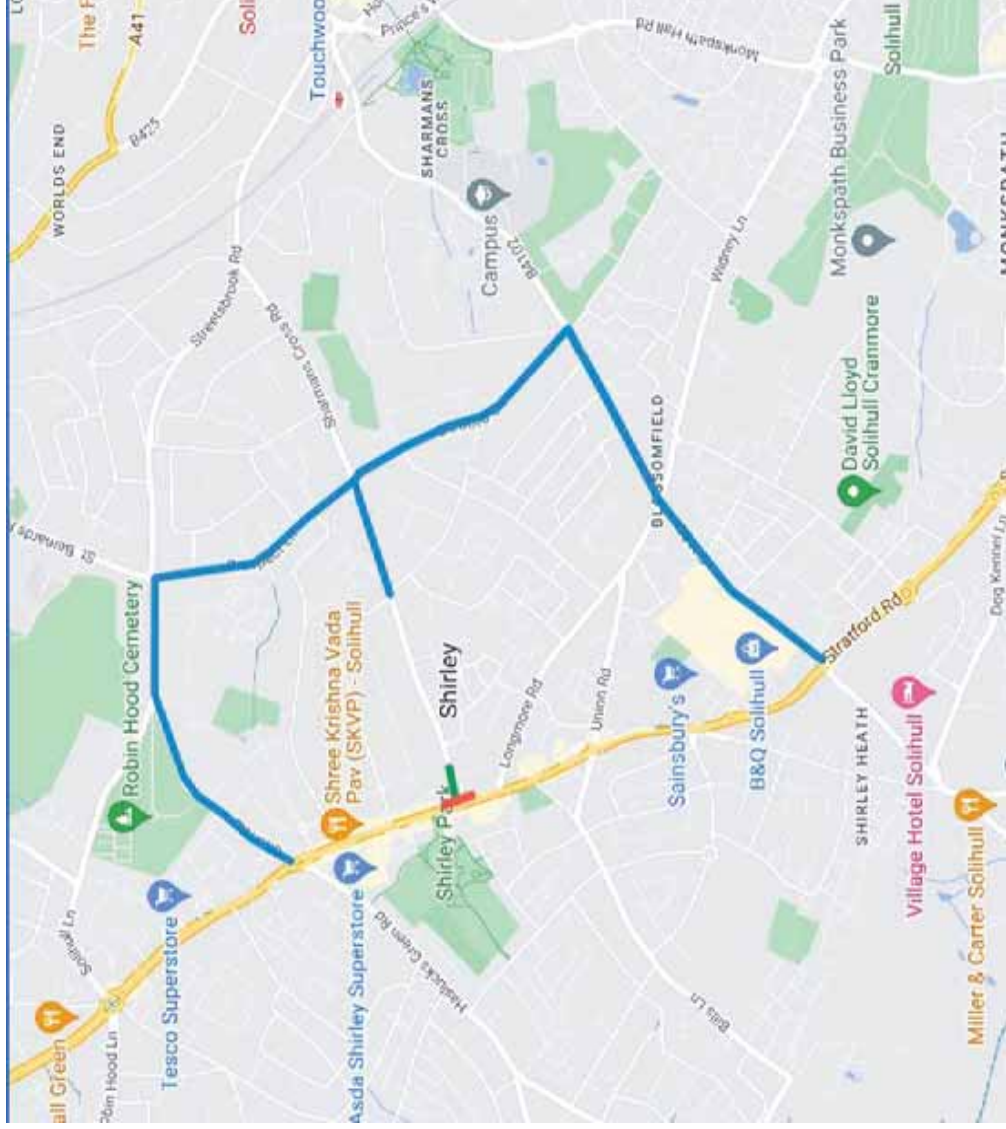

Chelmsley Road

Key

Closure Point

Extents

Diversion

Patching

Coleshill Road Patching

Grove Road Patching

Key

Closure Point

Diversion

Extents

Hanbury Road extents

1:2,000

Longbrook Lane

Diversion Route

- Diversion Route
- Closure Point
- Extents of Work

Carriageway Patching

Rumbush Lane Patching

Key

Closure Point

Diversion

Extents

Solihull Road - Closure to turn off A34 Stratford Road onto Solihull Rd

- Diversion Route**
- Diversion Route
- Closure Point
- Extents of Work

Carriageway Resurfacing

Watery Lane Patching

- Key
-  Closure Point
 -  Diversion
 -  Extents