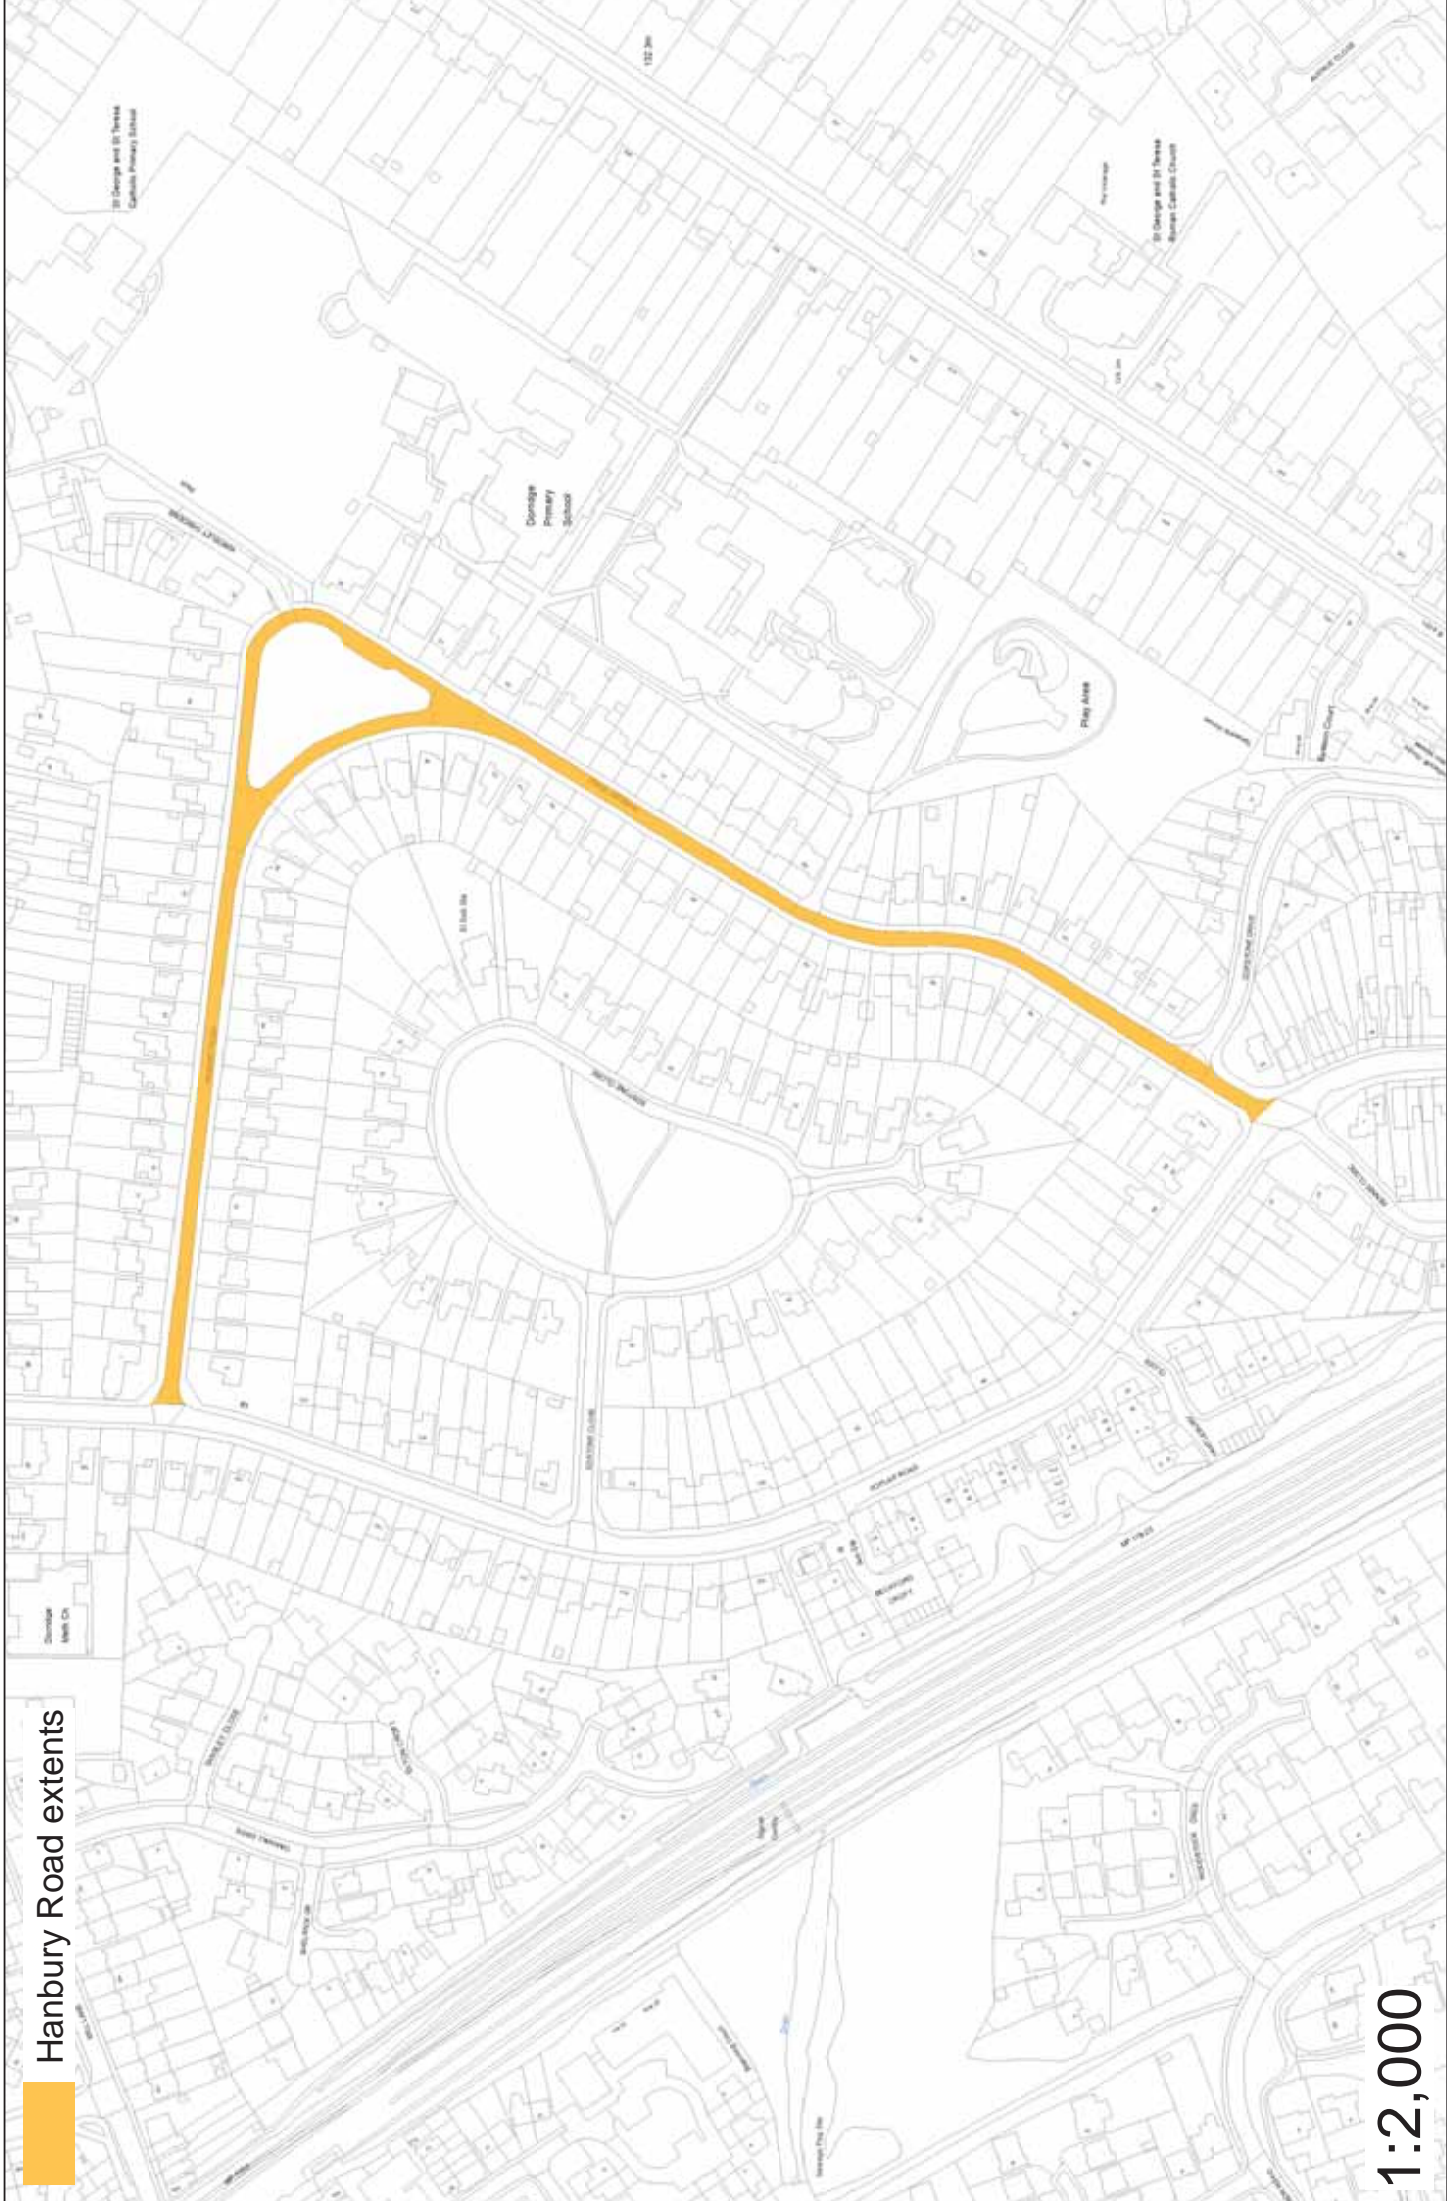

Chelmsley Road

Key

Closure Point

Extents

Diversion

Patching

Coleshill Road Patching

Grove Road Patching

Key

Closure Point

Diversion

Extents

Hanbury Road extents

1:2,000

Longbrook Lane

Diversion Route

- Diversion Route
- Closure Point
- Extents of Work

Carriageway Patching

Rumbush Lane Patching

Key

Closure Point

Diversion

Extents

Solihull Road - Closure to turn off A34 Stratford Road onto Solihull Rd

- Diversion Route**
- Diversion Route
- Closure Point
- Extents of Work

Carriageway Resurfacing

Watery Lane Patching

- Key
-  Closure Point
 -  Diversion
 -  Extents