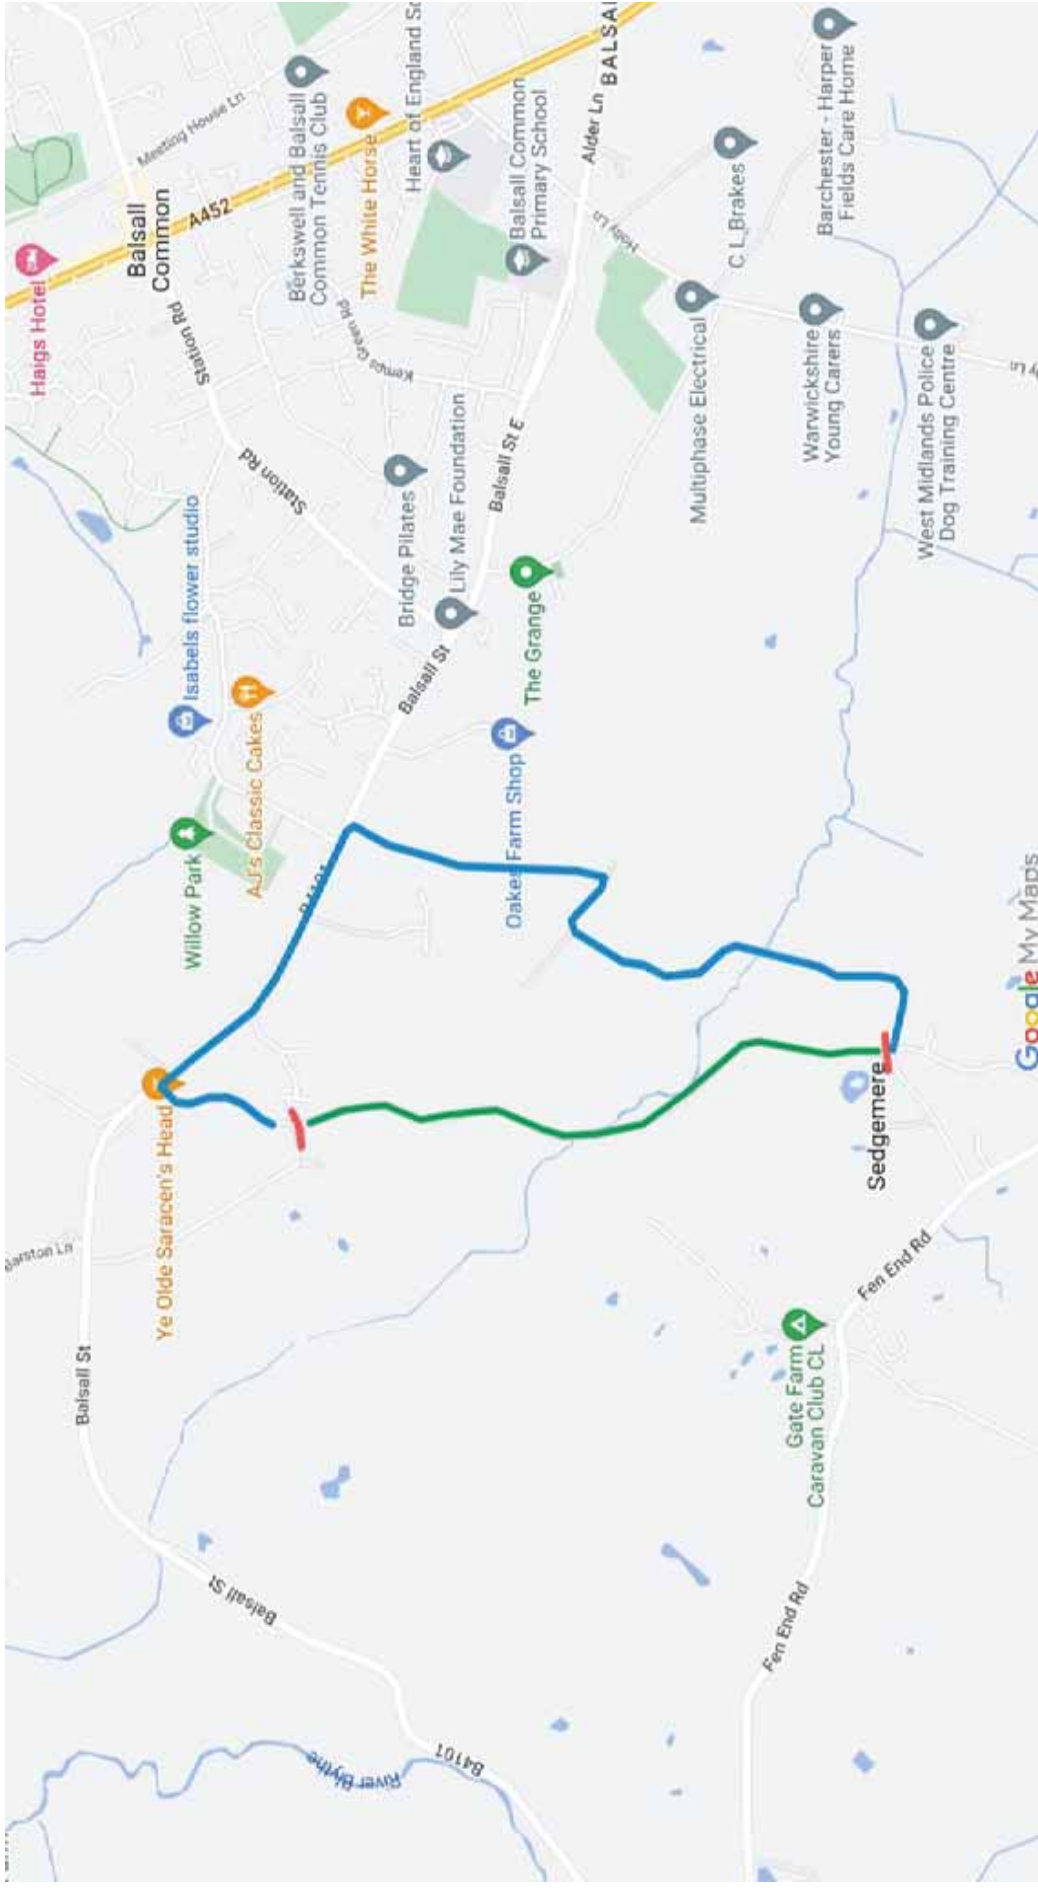

Chelmsley Road

Key

Closure Point

Extents

Diversion

Patching

Coleshill Road Patching

Grove Road Patching

Key

Closure Point

Diversion

Extents

Hanbury Road extents

1:2,000

Longbrook Lane

Diversion Route

- Diversion Route
- Closure Point
- Extents of Work

Carriageway Patching

Rumbush Lane Patching

Key

Closure Point

Diversion

Extents

Solihull Road - Closure to turn off A34 Stratford Road onto Solihull Rd

- Diversion Route**
- Diversion Route
- Closure Point
- Extents of Work

Carriageway Resurfacing

Watery Lane Patching

- Key
-  Closure Point
 -  Diversion
 -  Extents