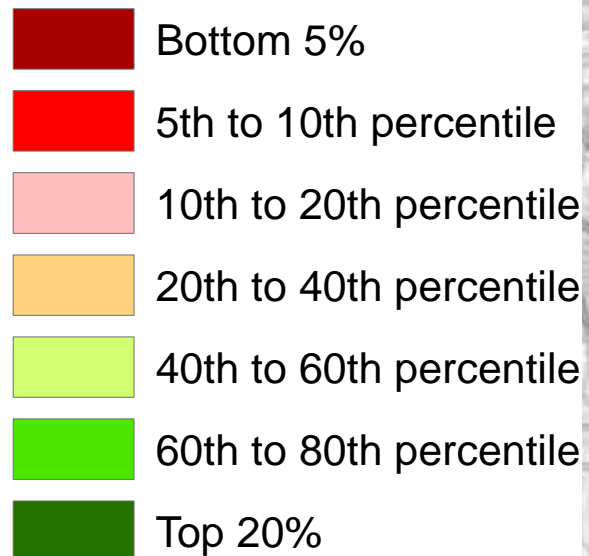

Percentile Rank

2019 IMD

Housing & Services

Percentile Rank

2019 IMD

Housing &
Services
Bottom 20%

Percentile Rank

-  Bottom 10%
-  10th to 20th percentile

2019 IMD

Living Environment

Percentile Rank

2019 IMD

Living Environment
Bottom 20%

Percentile Rank

-  Bottom 10%
-  10th to 20th percentile

2019 IMD

IDACI

Percentile Rank

2019 IMD

IDACI

Bottom 20%

Percentile Rank

2019 IMD

IDAOP

Percentile Rank

2019 IMD

IDAOP

Bottom 20%

Percentile Rank

-  Bottom 10%
-  10th to 20th percentile

Percentile Rank

Percentile Rank