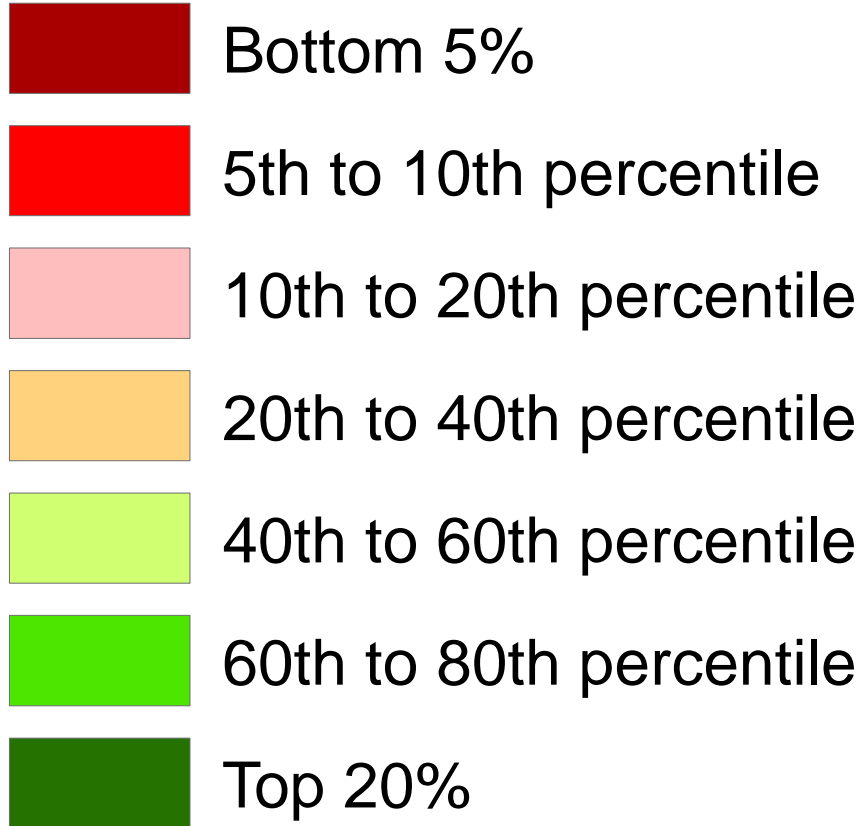

Income

Percentile Rank

2019 IMD

Income
Bottom 20%

Percentile Rank

-  Bottom 10%
-  10th to 20th percentile

2019 IMD

Employment

2019 IMD

Living Environment

Percentile Rank

2019 IMD

Living Environment
Bottom 20%

Percentile Rank

-  Bottom 10%
-  10th to 20th percentile

2019 IMD

IDACI

Percentile Rank

2019 IMD

IDACI

Bottom 20%

Percentile Rank

2019 IMD

IDAOP

Percentile Rank

2019 IMD

IDAOP

Bottom 20%

Percentile Rank

-  Bottom 10%
-  10th to 20th percentile

Percentile Rank

Percentile Rank