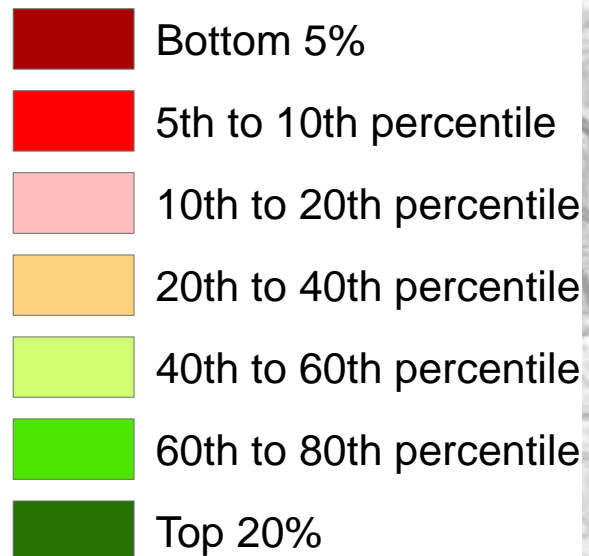

2019 IMD

Overall Rank

Percentile Rank

2019 IMD

Overall Rank
Bottom 20%

Percentile Rank

-  Bottom 10%
-  10th to 20th percentile

2019 IMD

Income

Percentile Rank

2019 IMD

Income
Bottom 20%

Percentile Rank

-  Bottom 10%
-  10th to 20th percentile

2019 IMD

Employment