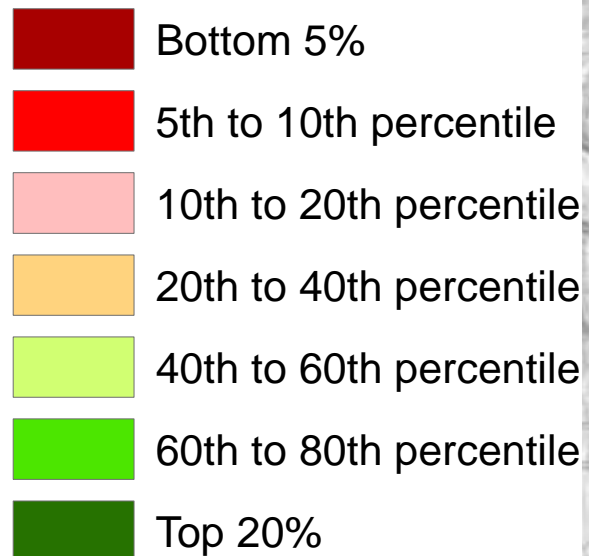

Percentile Rank

-  Bottom 10%
-  10th to 20th percentile

2019 IMD

Crime

Percentile Rank

2019 IMD

Crime

Bottom 20%

Percentile Rank

2019 IMD

Housing & Services

Percentile Rank

2019 IMD

Housing &
Services
Bottom 20%

Percentile Rank

-  Bottom 10%
-  10th to 20th percentile

2019 IMD

Living Environment

Percentile Rank

2019 IMD

Living Environment
Bottom 20%

Percentile Rank

-  Bottom 10%
-  10th to 20th percentile

2019 IMD

IDACI

Percentile Rank

2019 IMD

IDACI

Bottom 20%

Percentile Rank

2019 IMD

IDAOP