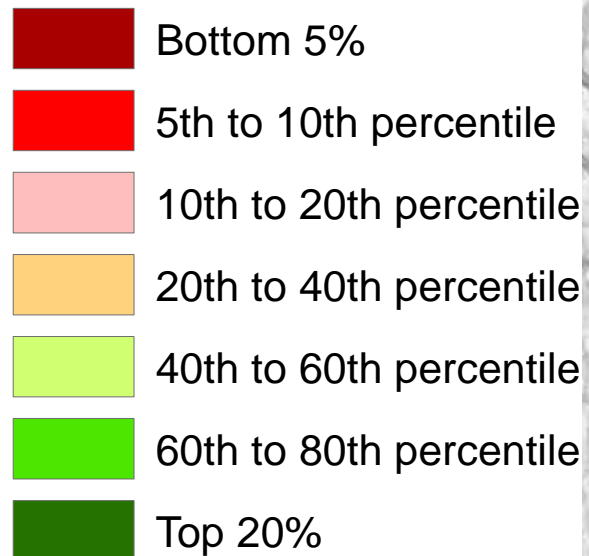

Percentile Rank

-  Bottom 10%
-  10th to 20th percentile

2019 IMD

Crime

Percentile Rank

2019 IMD

Crime

Bottom 20%

Percentile Rank

2019 IMD

Housing & Services

Percentile Rank

2019 IMD

Housing &
Services
Bottom 20%

Percentile Rank

-  Bottom 10%
-  10th to 20th percentile

2019 IMD

Living Environment

Percentile Rank

2019 IMD

Living Environment
Bottom 20%

Percentile Rank

-  Bottom 10%
-  10th to 20th percentile

2019 IMD