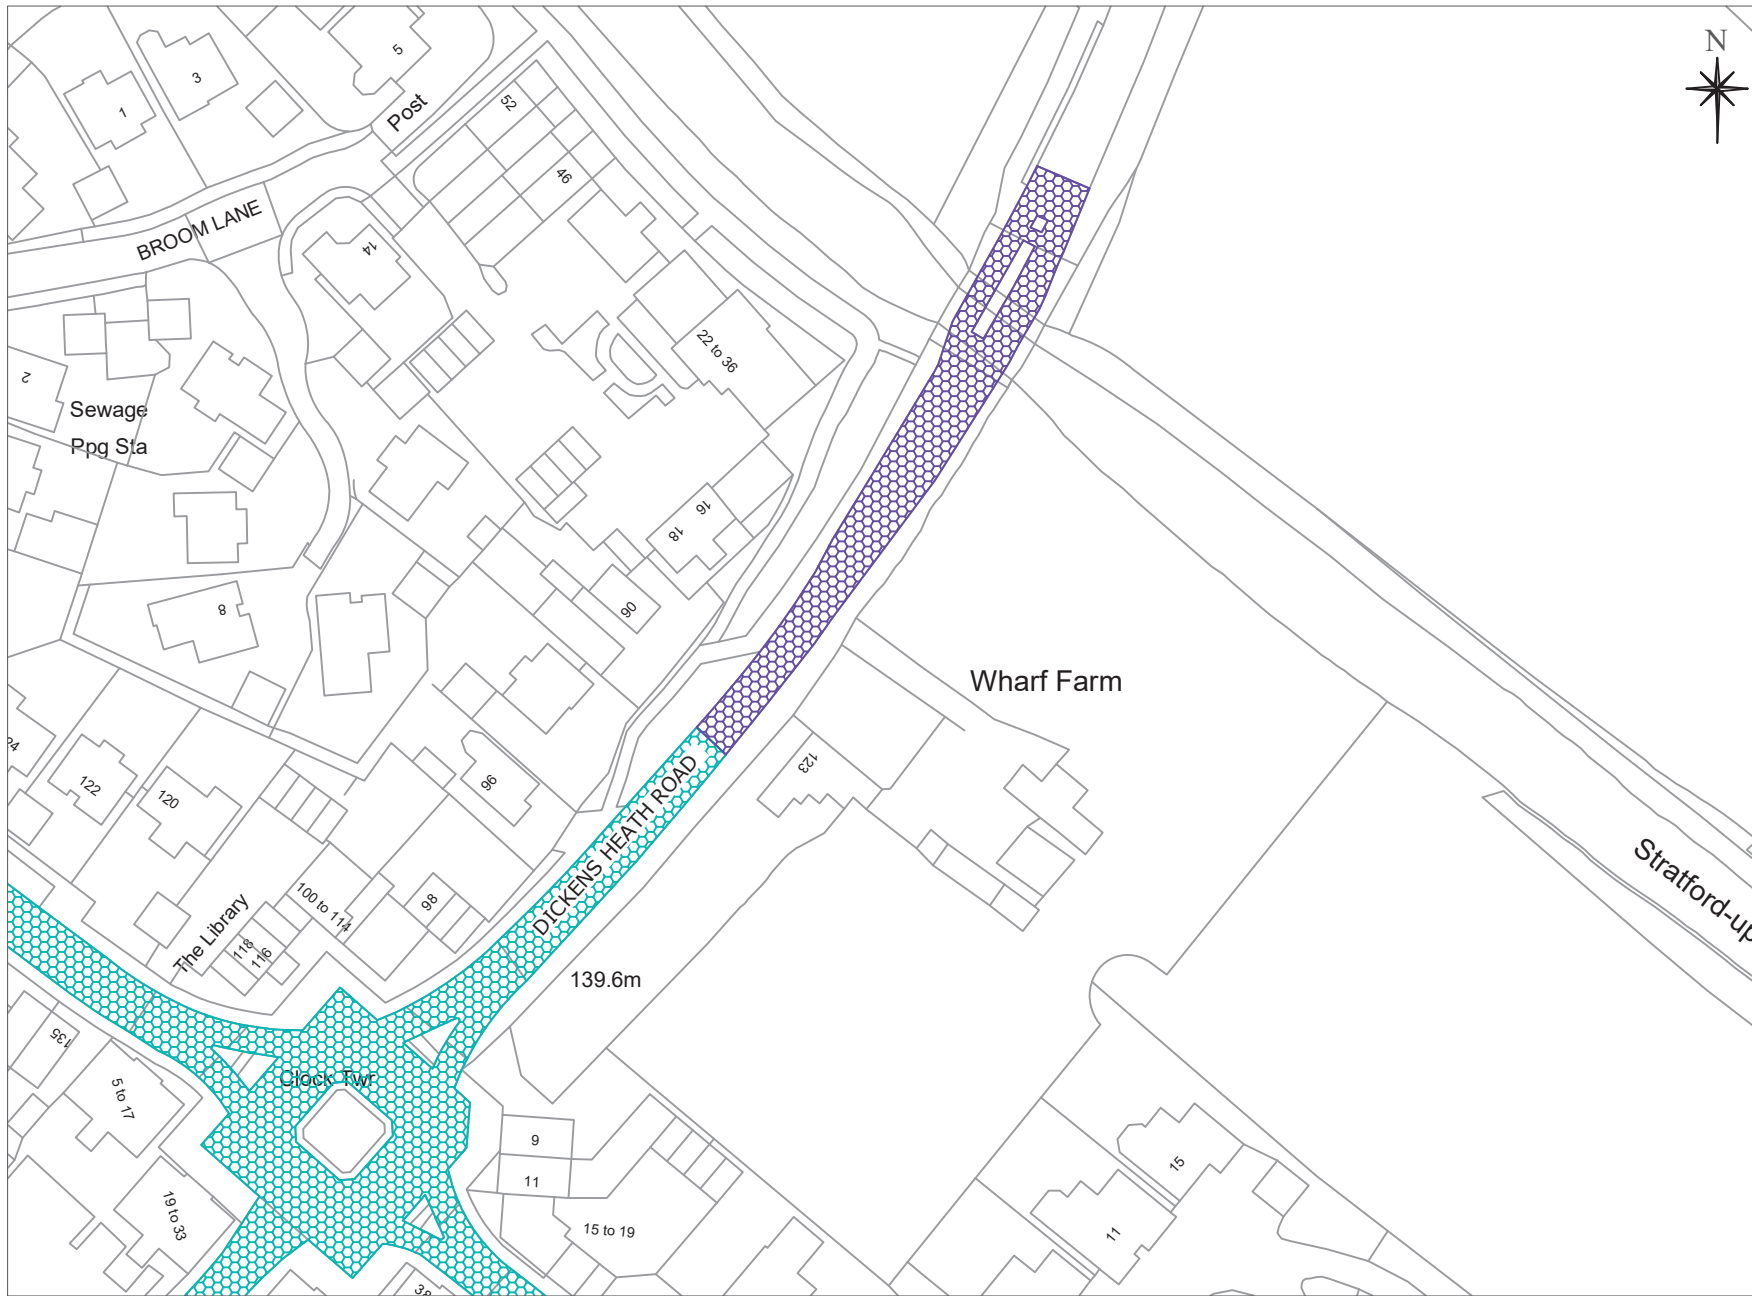

Key

-  Existing 20mph Speed Limit
-  Proposed extension to 20mph Speed limit

Solihull MBC Licence N° 100023139
 Contains Ordnance Survey data © Crown
 Copyright and database right 2025

Notes.
Dickens Heath Road
Proposed extension to 20mph Speed Limit

Plan No. 9623	Drawn By: JW	Checked By: PT	DO NOT SCALE
	Scale NTS	Date: 06.02.25	OS Ref:

Solihull
 METROPOLITAN
 BOROUGH COUNCIL

ECONOMY & INFRASTRUCTURE DIRECTORATE
 HIGHWAY SERVICES
 COUNCIL HOUSE
 SOLIHULL, WEST MIDLANDS, B91 3QB
 TEL: 0121 704 6000