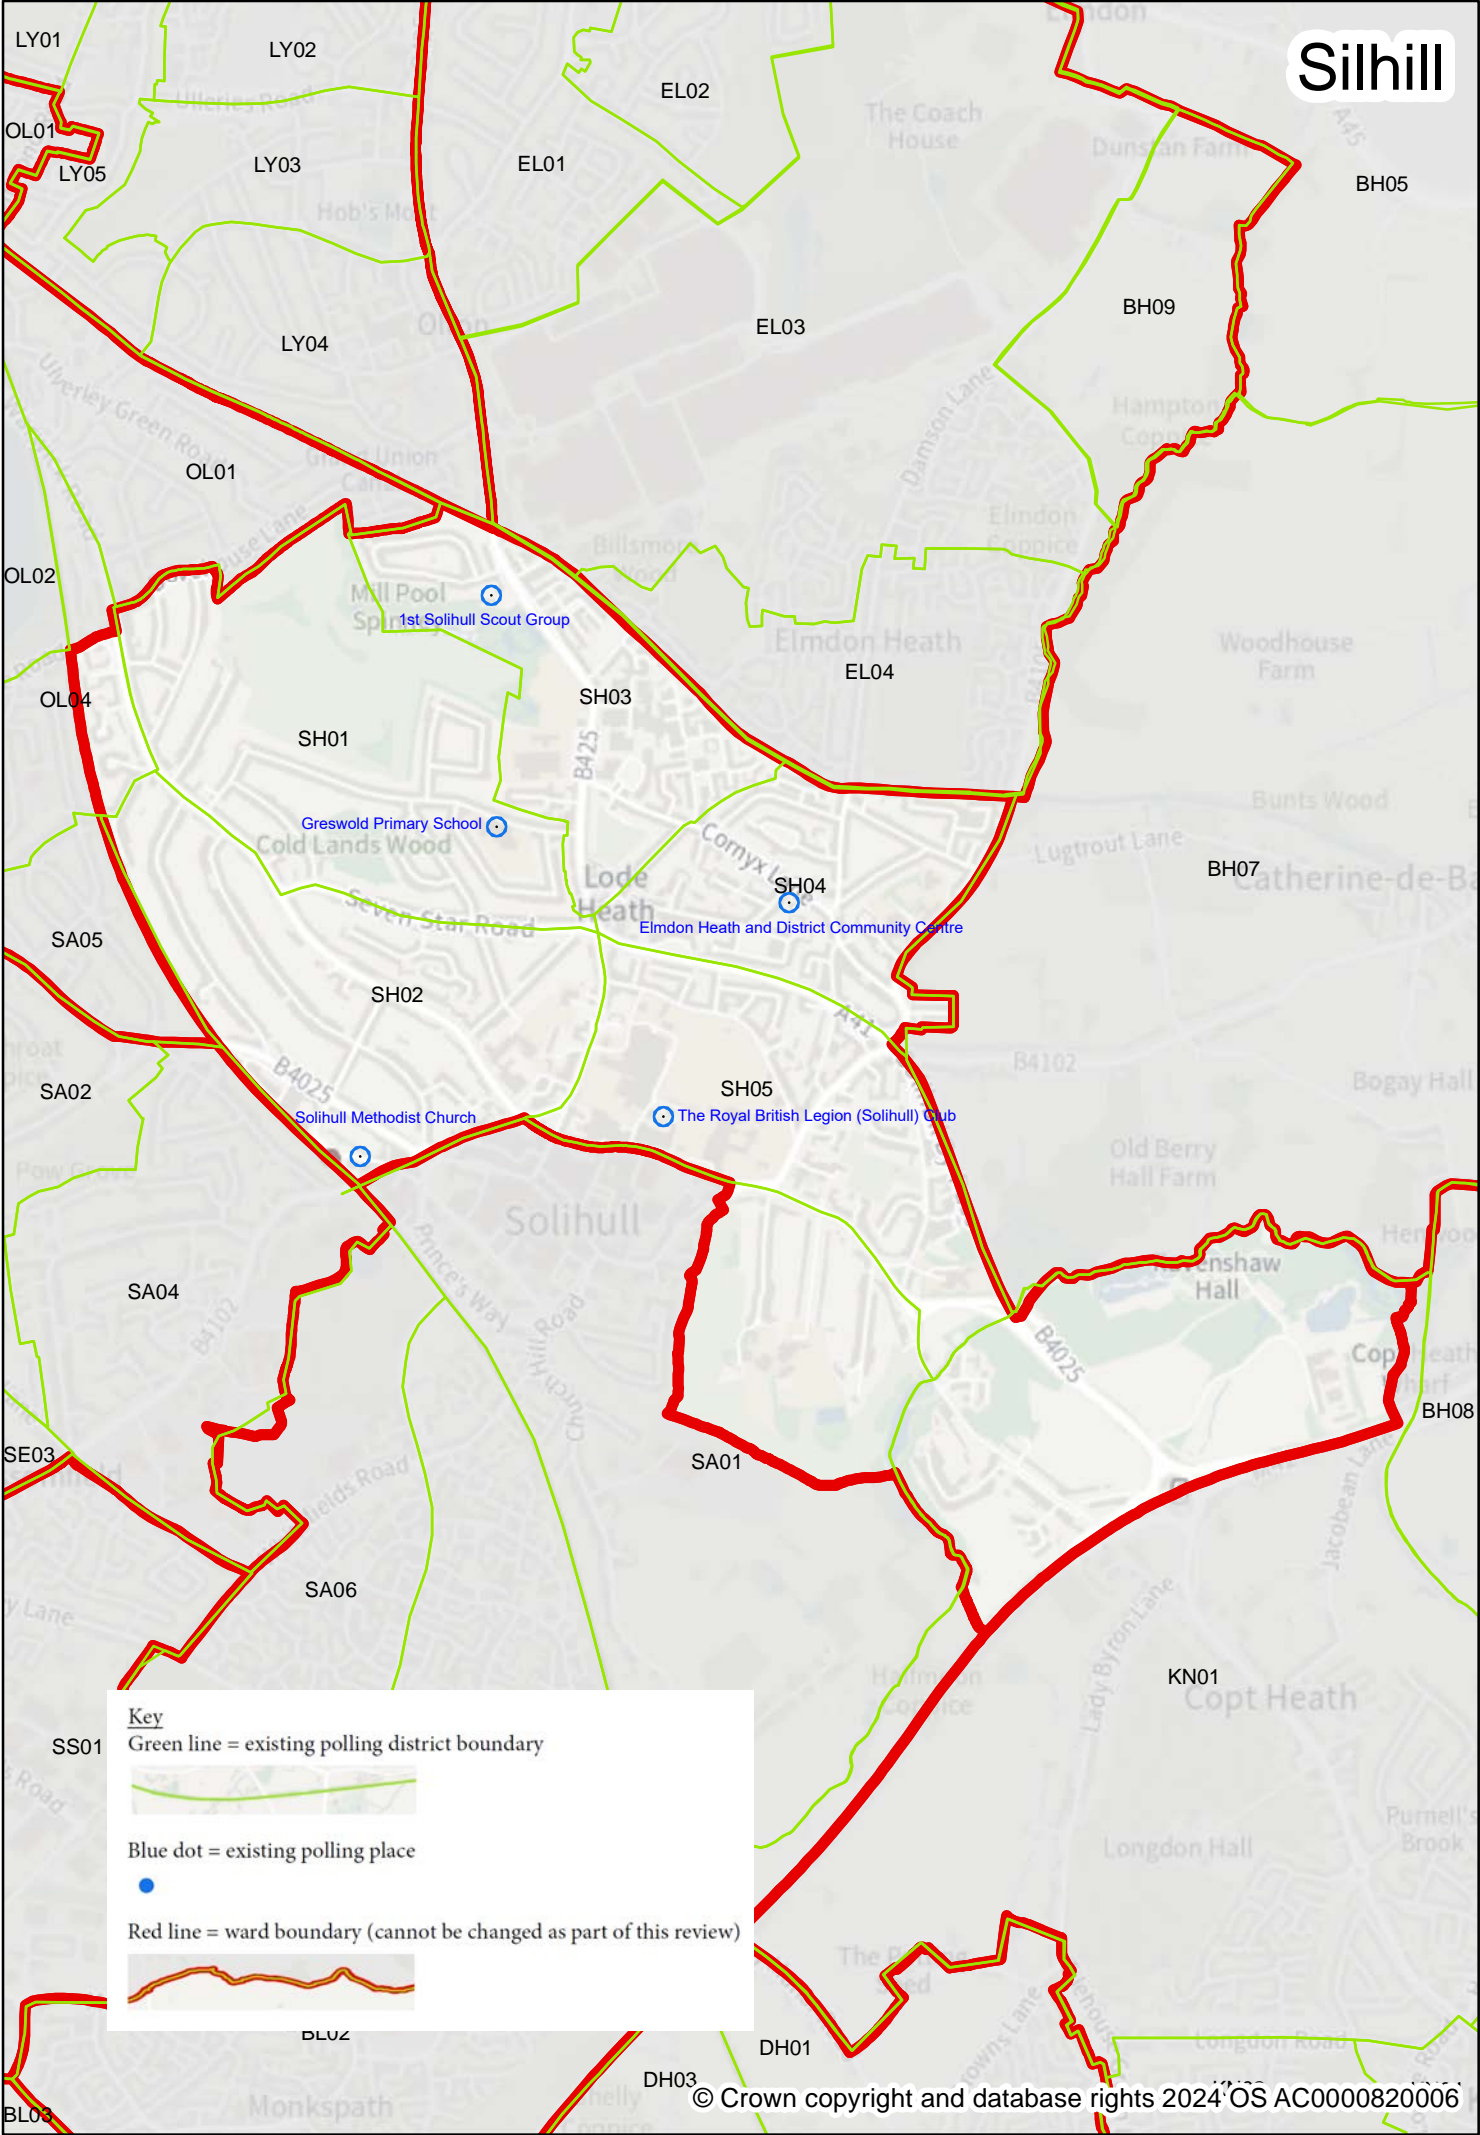

Blue dot = existing polling place

Red line = ward boundary (cannot be changed as part of this review)

Fordbridge

Kingshurst & Smith's Wood

Knowle

Lyndon

Meriden & Arden

Olton

Key

Green line = existing polling district boundary

Blue dot = existing polling place

Red line = ward boundary (cannot be changed as part of this review)

Shirley East & Sharmans Cross

Key

- Green line = existing polling district boundary
- Blue dot = existing polling place
- Red line = ward boundary (cannot be changed as part of this review)

Shirley South

SA05

Key

- Green line = existing polling district boundary
- Blue dot = existing polling place
- Red line = ward boundary (cannot be changed as part of this review)

Shirley West

Key

Green line = existing polling district boundary

Blue dot = existing polling place

Red line = ward boundary (cannot be changed as part of this review)

Silhill

Key

- Green line = existing polling district boundary
- Blue dot = existing polling place
- Red line = ward boundary (cannot be changed as part of this review)