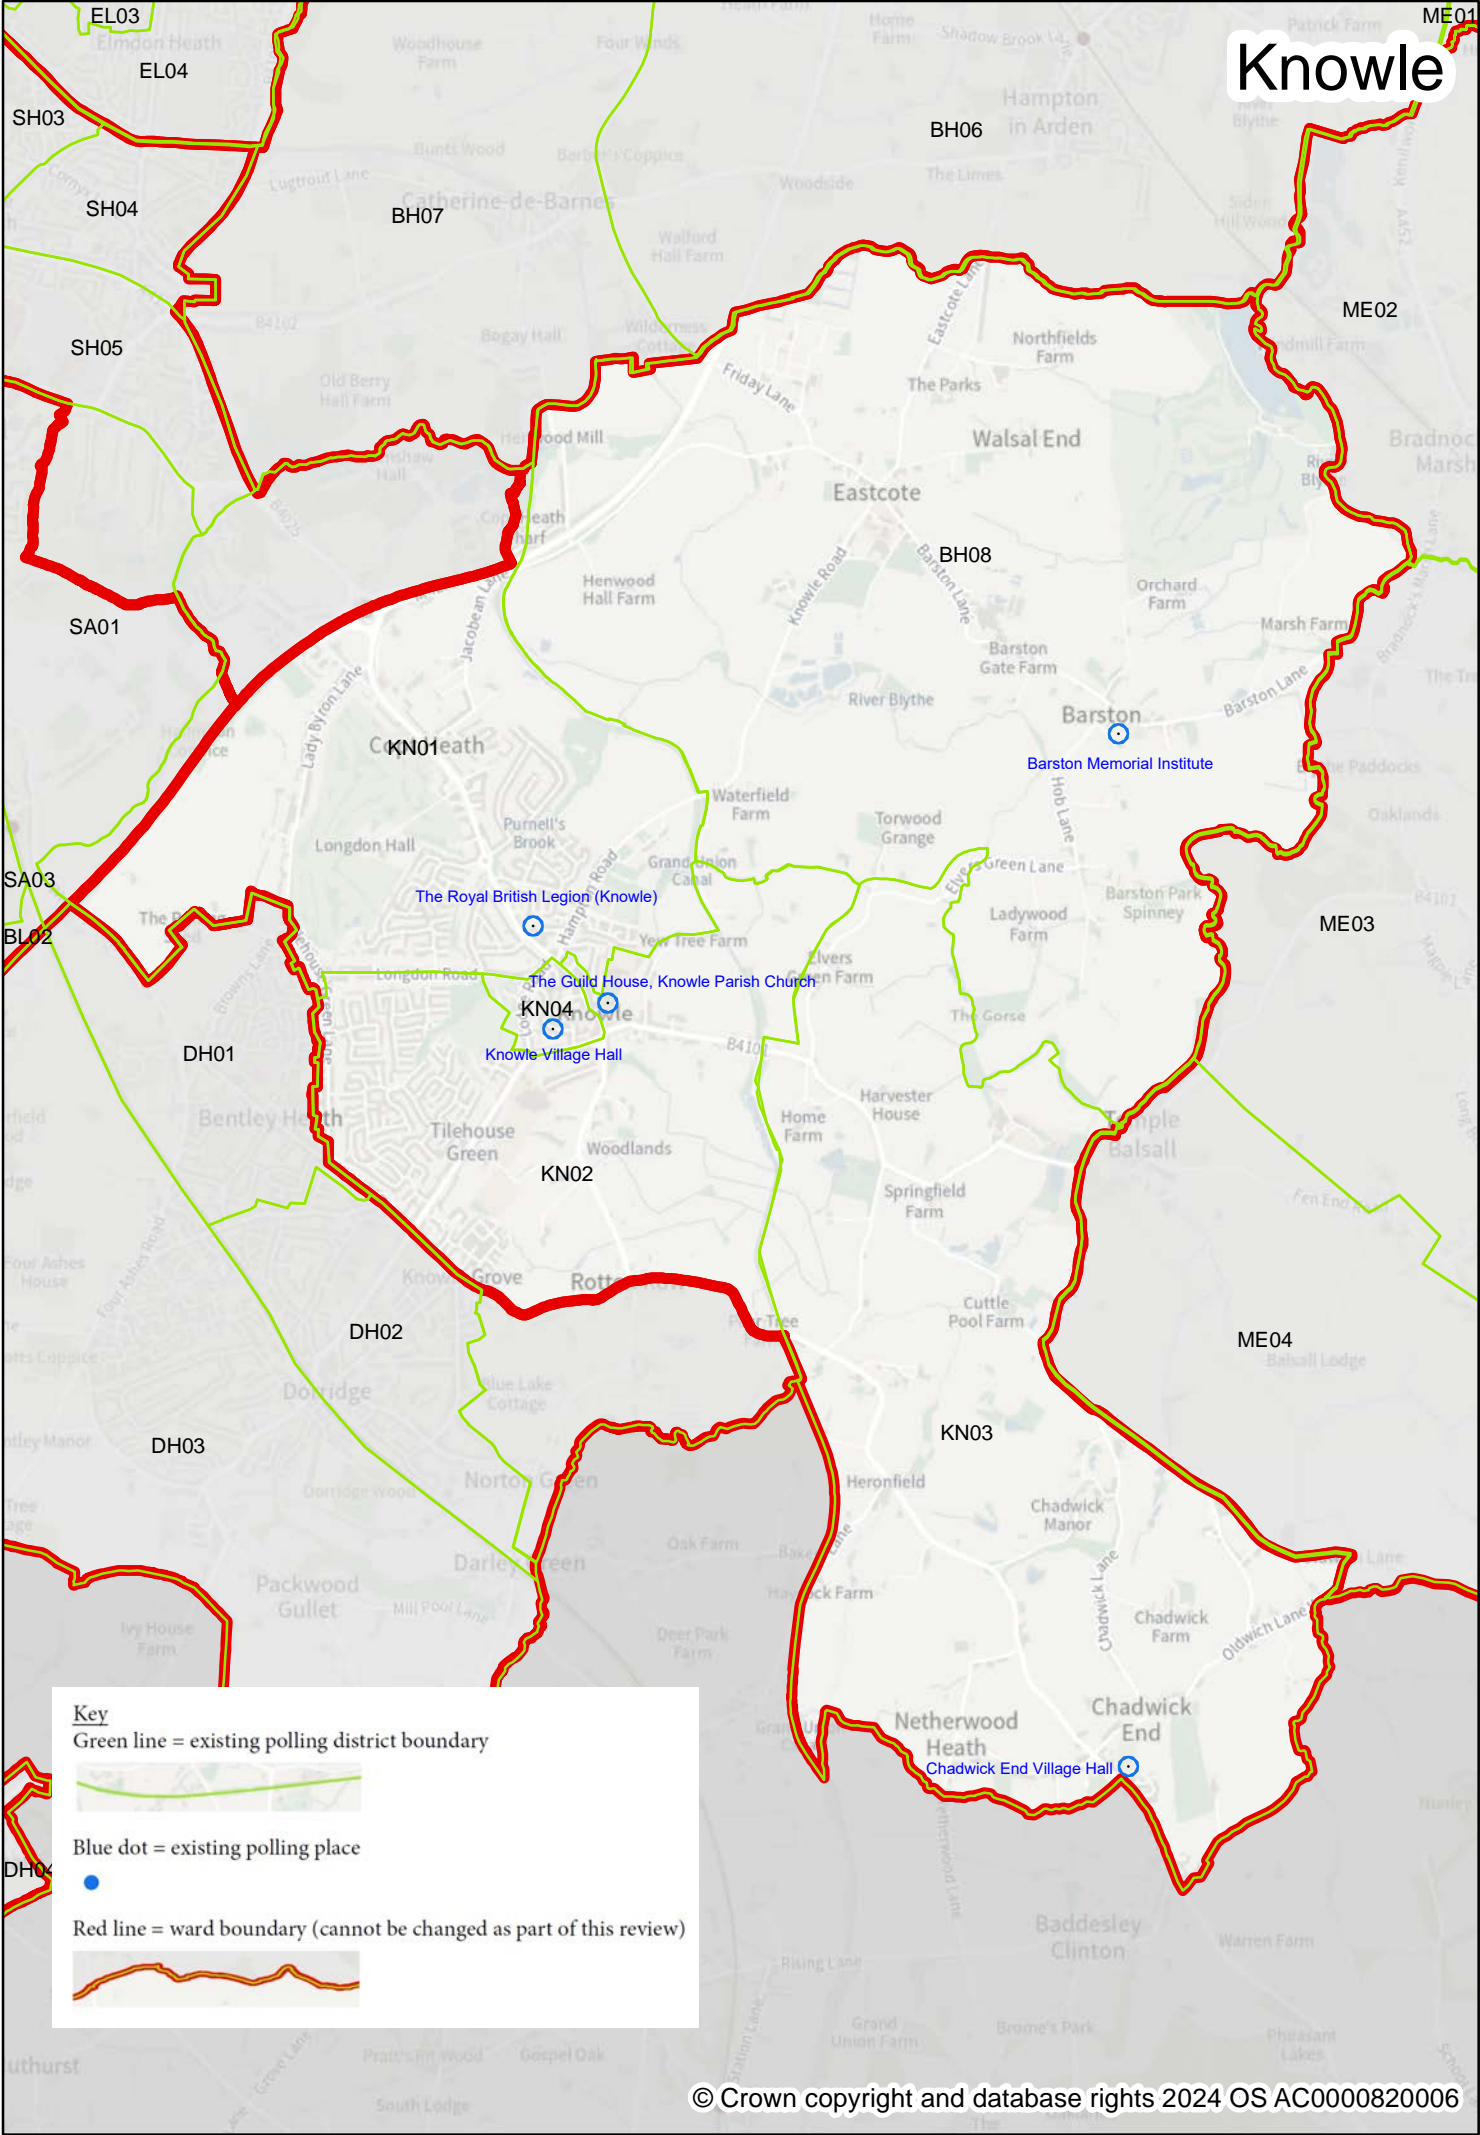

Key

- Green line = existing polling district boundary
- Blue dot = existing polling place
- Red line = ward boundary (cannot be changed as part of this review)

Elmdon

Key

Green line = existing polling district boundary

Blue dot = existing polling place

Red line = ward boundary (cannot be changed as part of this review)

Fordbridge

Kingshurst & Smith's Wood

Knowle

Lyndon

Meriden & Arden

Olton

Key

Green line = existing polling district boundary

Blue dot = existing polling place

Red line = ward boundary (cannot be changed as part of this review)

Shirley East & Sharmans Cross

Key

- Green line = existing polling district boundary
- Blue dot = existing polling place
- Red line = ward boundary (cannot be changed as part of this review)

Shirley South

SA05

Key

- Green line = existing polling district boundary
- Blue dot = existing polling place
- Red line = ward boundary (cannot be changed as part of this review)

Shirley West

Key

Green line = existing polling district boundary