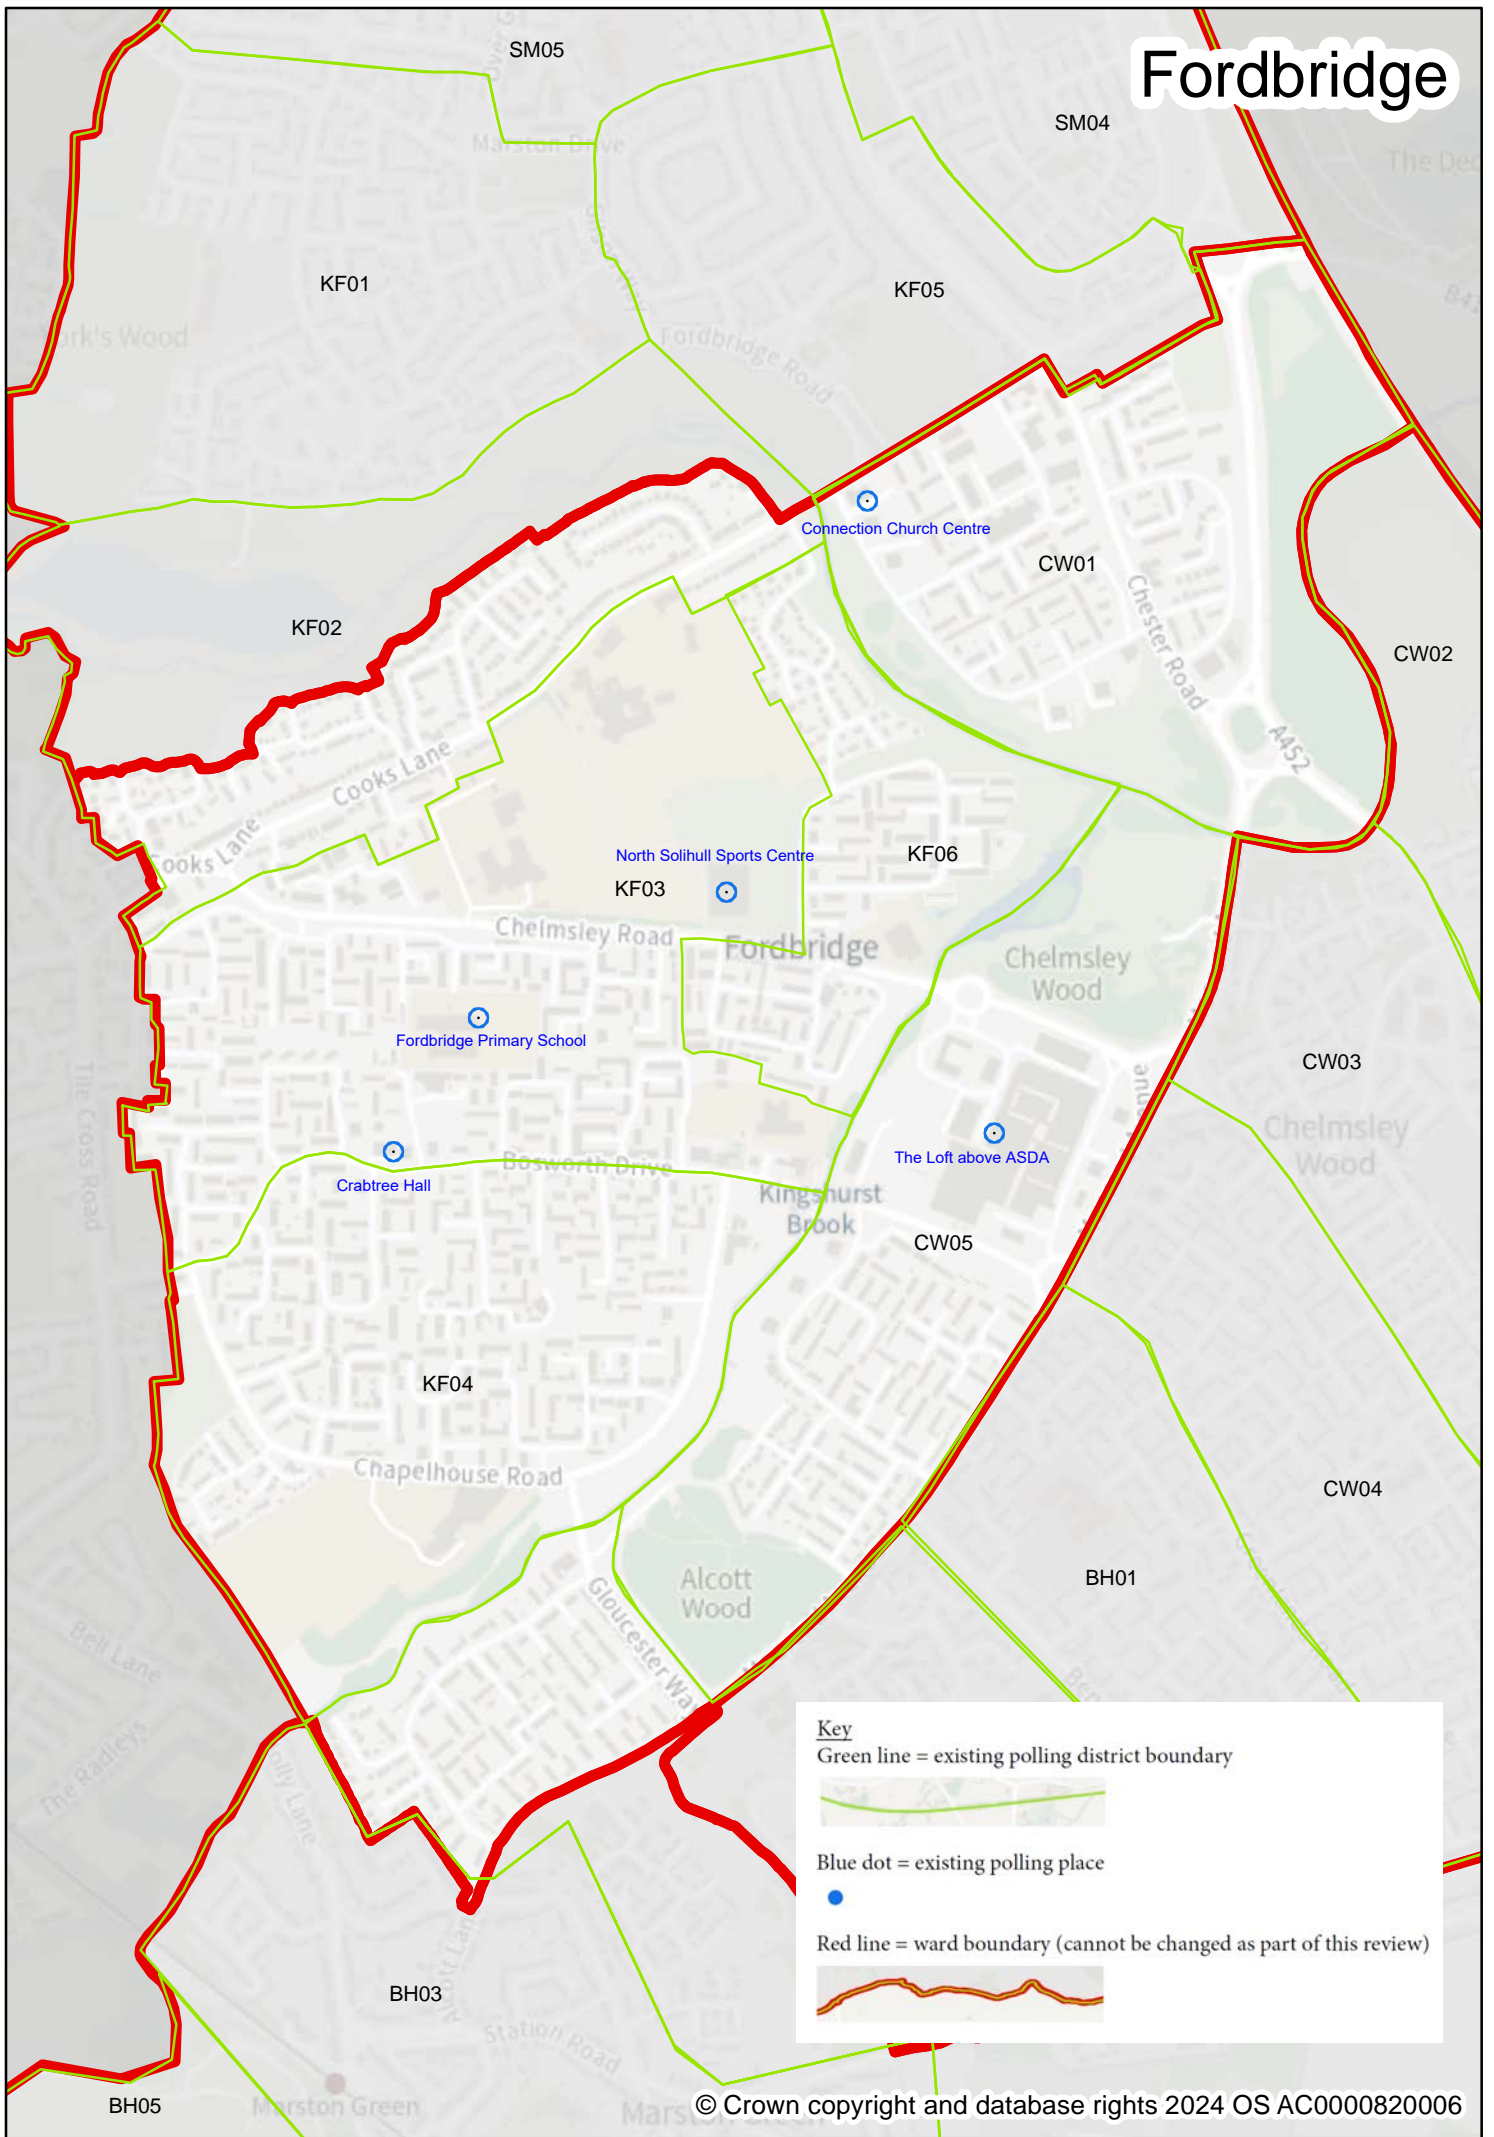

Key

- Green line = existing polling district boundary
- Blue dot = existing polling place
- Red line = ward boundary (cannot be changed as part of this review)

Elmdon

Key

Green line = existing polling district boundary

Blue dot = existing polling place

Red line = ward boundary (cannot be changed as part of this review)

Fordbridge

Kingshurst & Smith's Wood

Knowle

Lyndon

Meriden & Arden

Olton

Key

Green line = existing polling district boundary

Blue dot = existing polling place

Red line = ward boundary (cannot be changed as part of this review)

Shirley East & Sharmans Cross

Key

- Green line = existing polling district boundary
- Blue dot = existing polling place
- Red line = ward boundary (cannot be changed as part of this review)

Shirley South

SA05

Key

- Green line = existing polling district boundary
- Blue dot = existing polling place
- Red line = ward boundary (cannot be changed as part of this review)

Shirley West

Key

Green line = existing polling district boundary