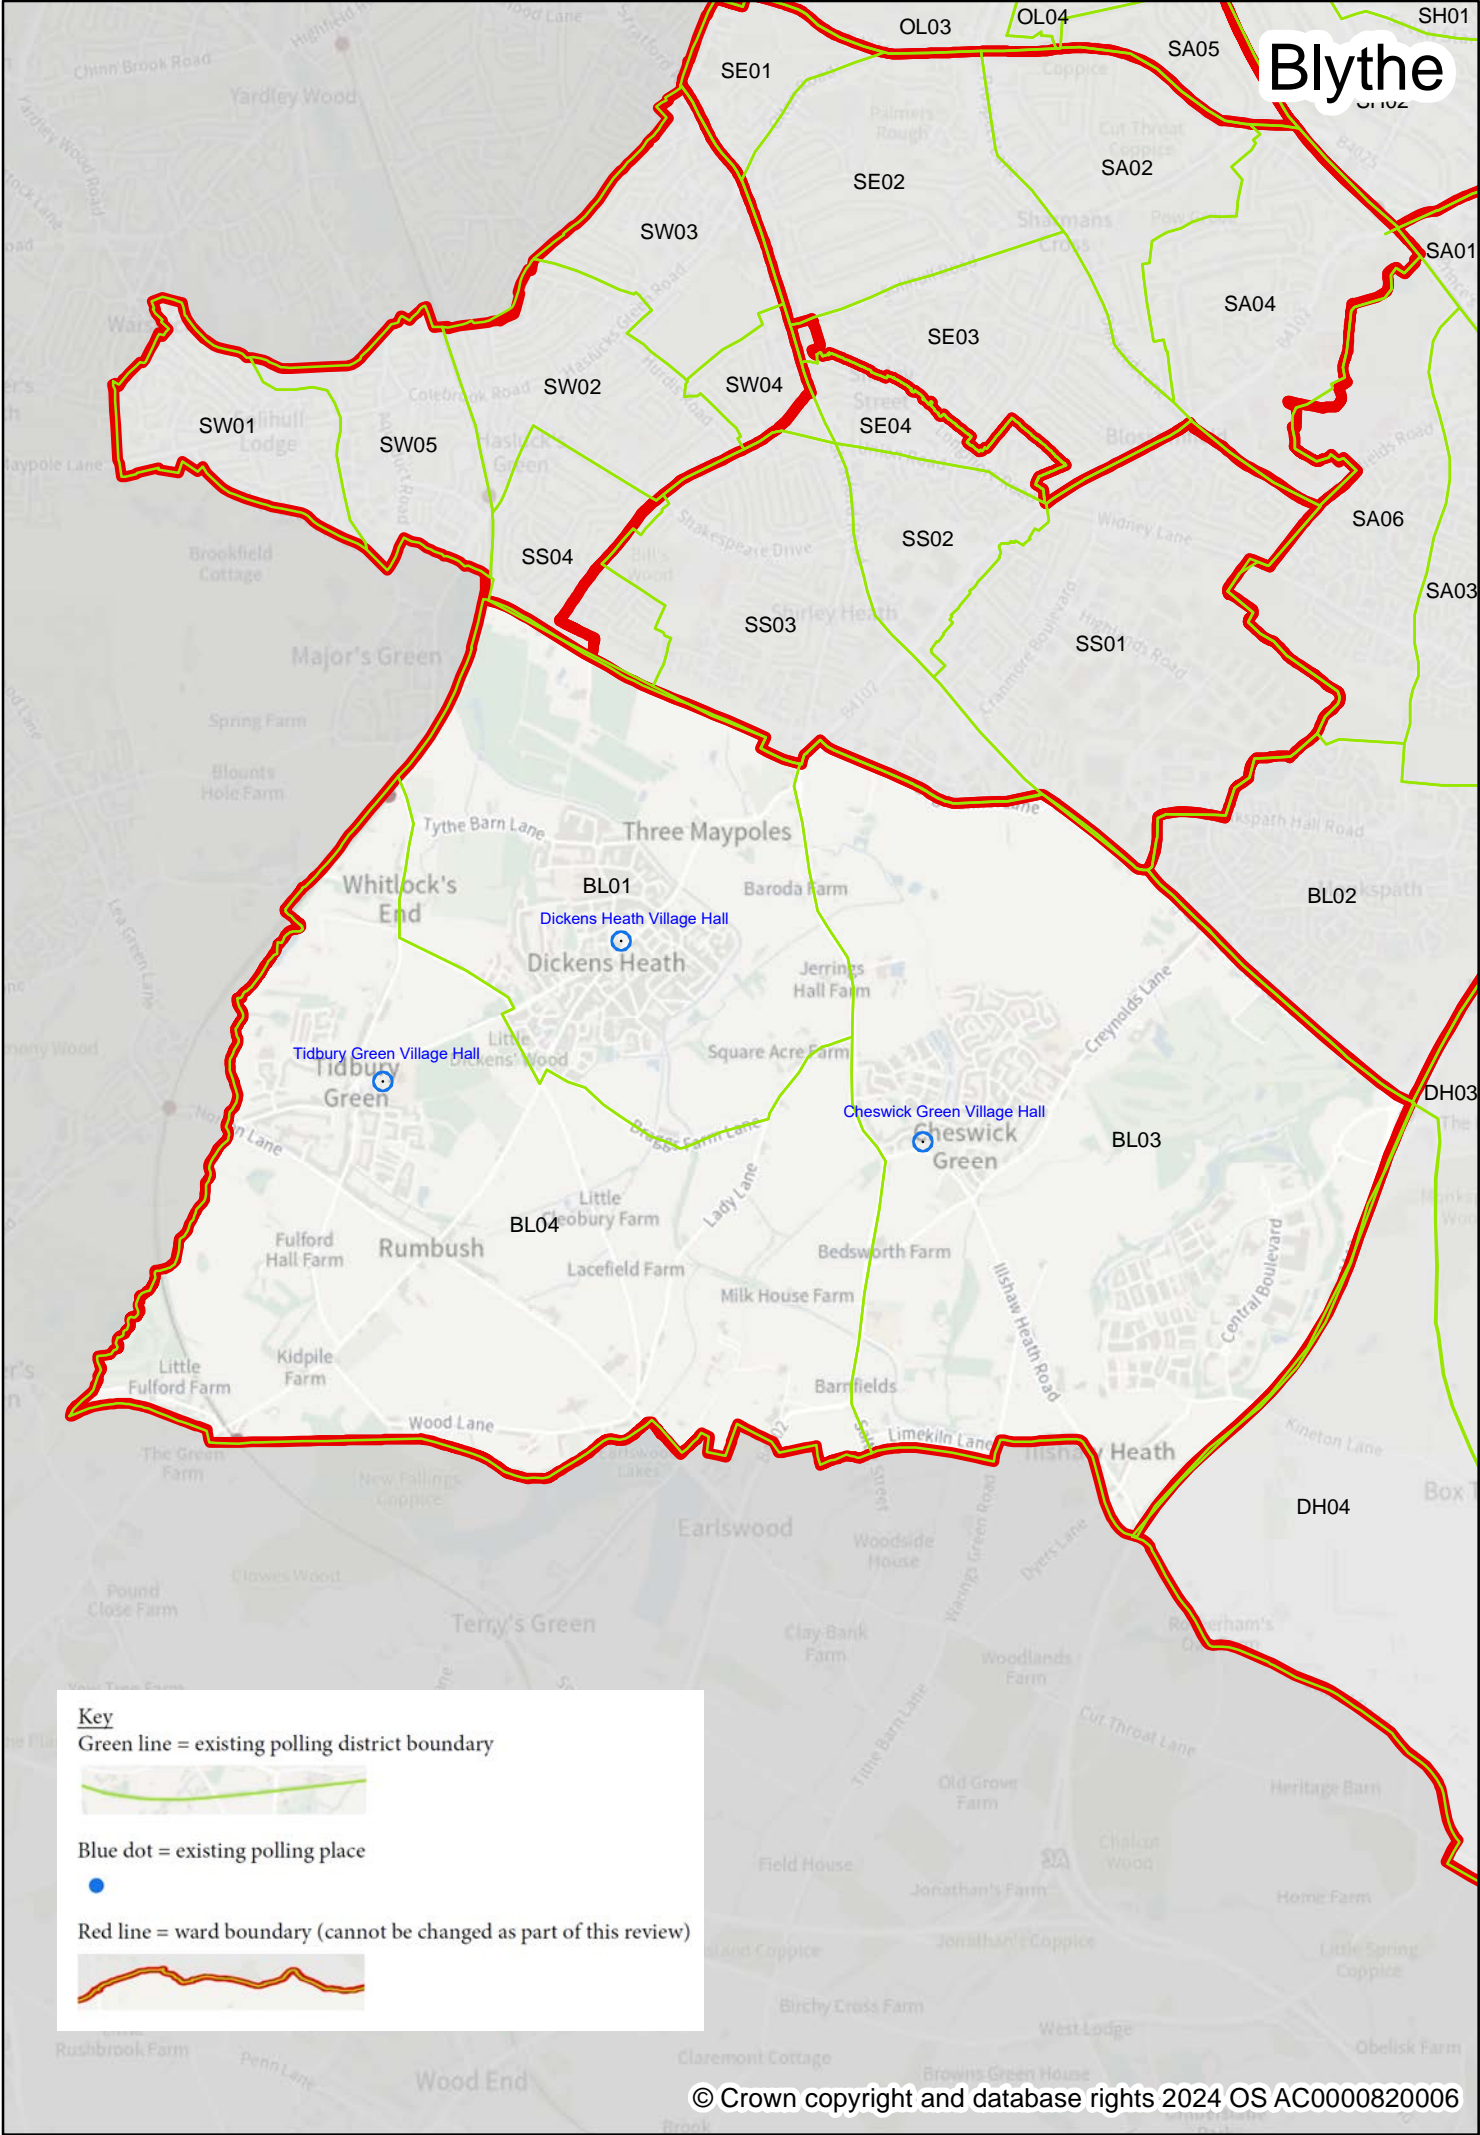

Balsall & Berkswell

Key

- Green line = existing polling district boundary
- Blue dot = existing polling place
- Red line = ward boundary (cannot be changed as part of this review)

Blythe

Key

- Green line = existing polling district boundary
- Blue dot = existing polling place
- Red line = ward boundary (cannot be changed as part of this review)

Key

- Green line = existing polling district boundary
- Blue dot = existing polling place
- Red line = ward boundary (cannot be changed as part of this review)

Elmdon

Key

Green line = existing polling district boundary

Blue dot = existing polling place

Red line = ward boundary (cannot be changed as part of this review)

Fordbridge

Kingshurst & Smith's Wood

Knowle

Lyndon

Meriden & Arden

Olton

Key

Green line = existing polling district boundary

Blue dot = existing polling place

Red line = ward boundary (cannot be changed as part of this review)

Shirley East & Sharmans Cross

Key

- Green line = existing polling district boundary
- Blue dot = existing polling place
- Red line = ward boundary (cannot be changed as part of this review)