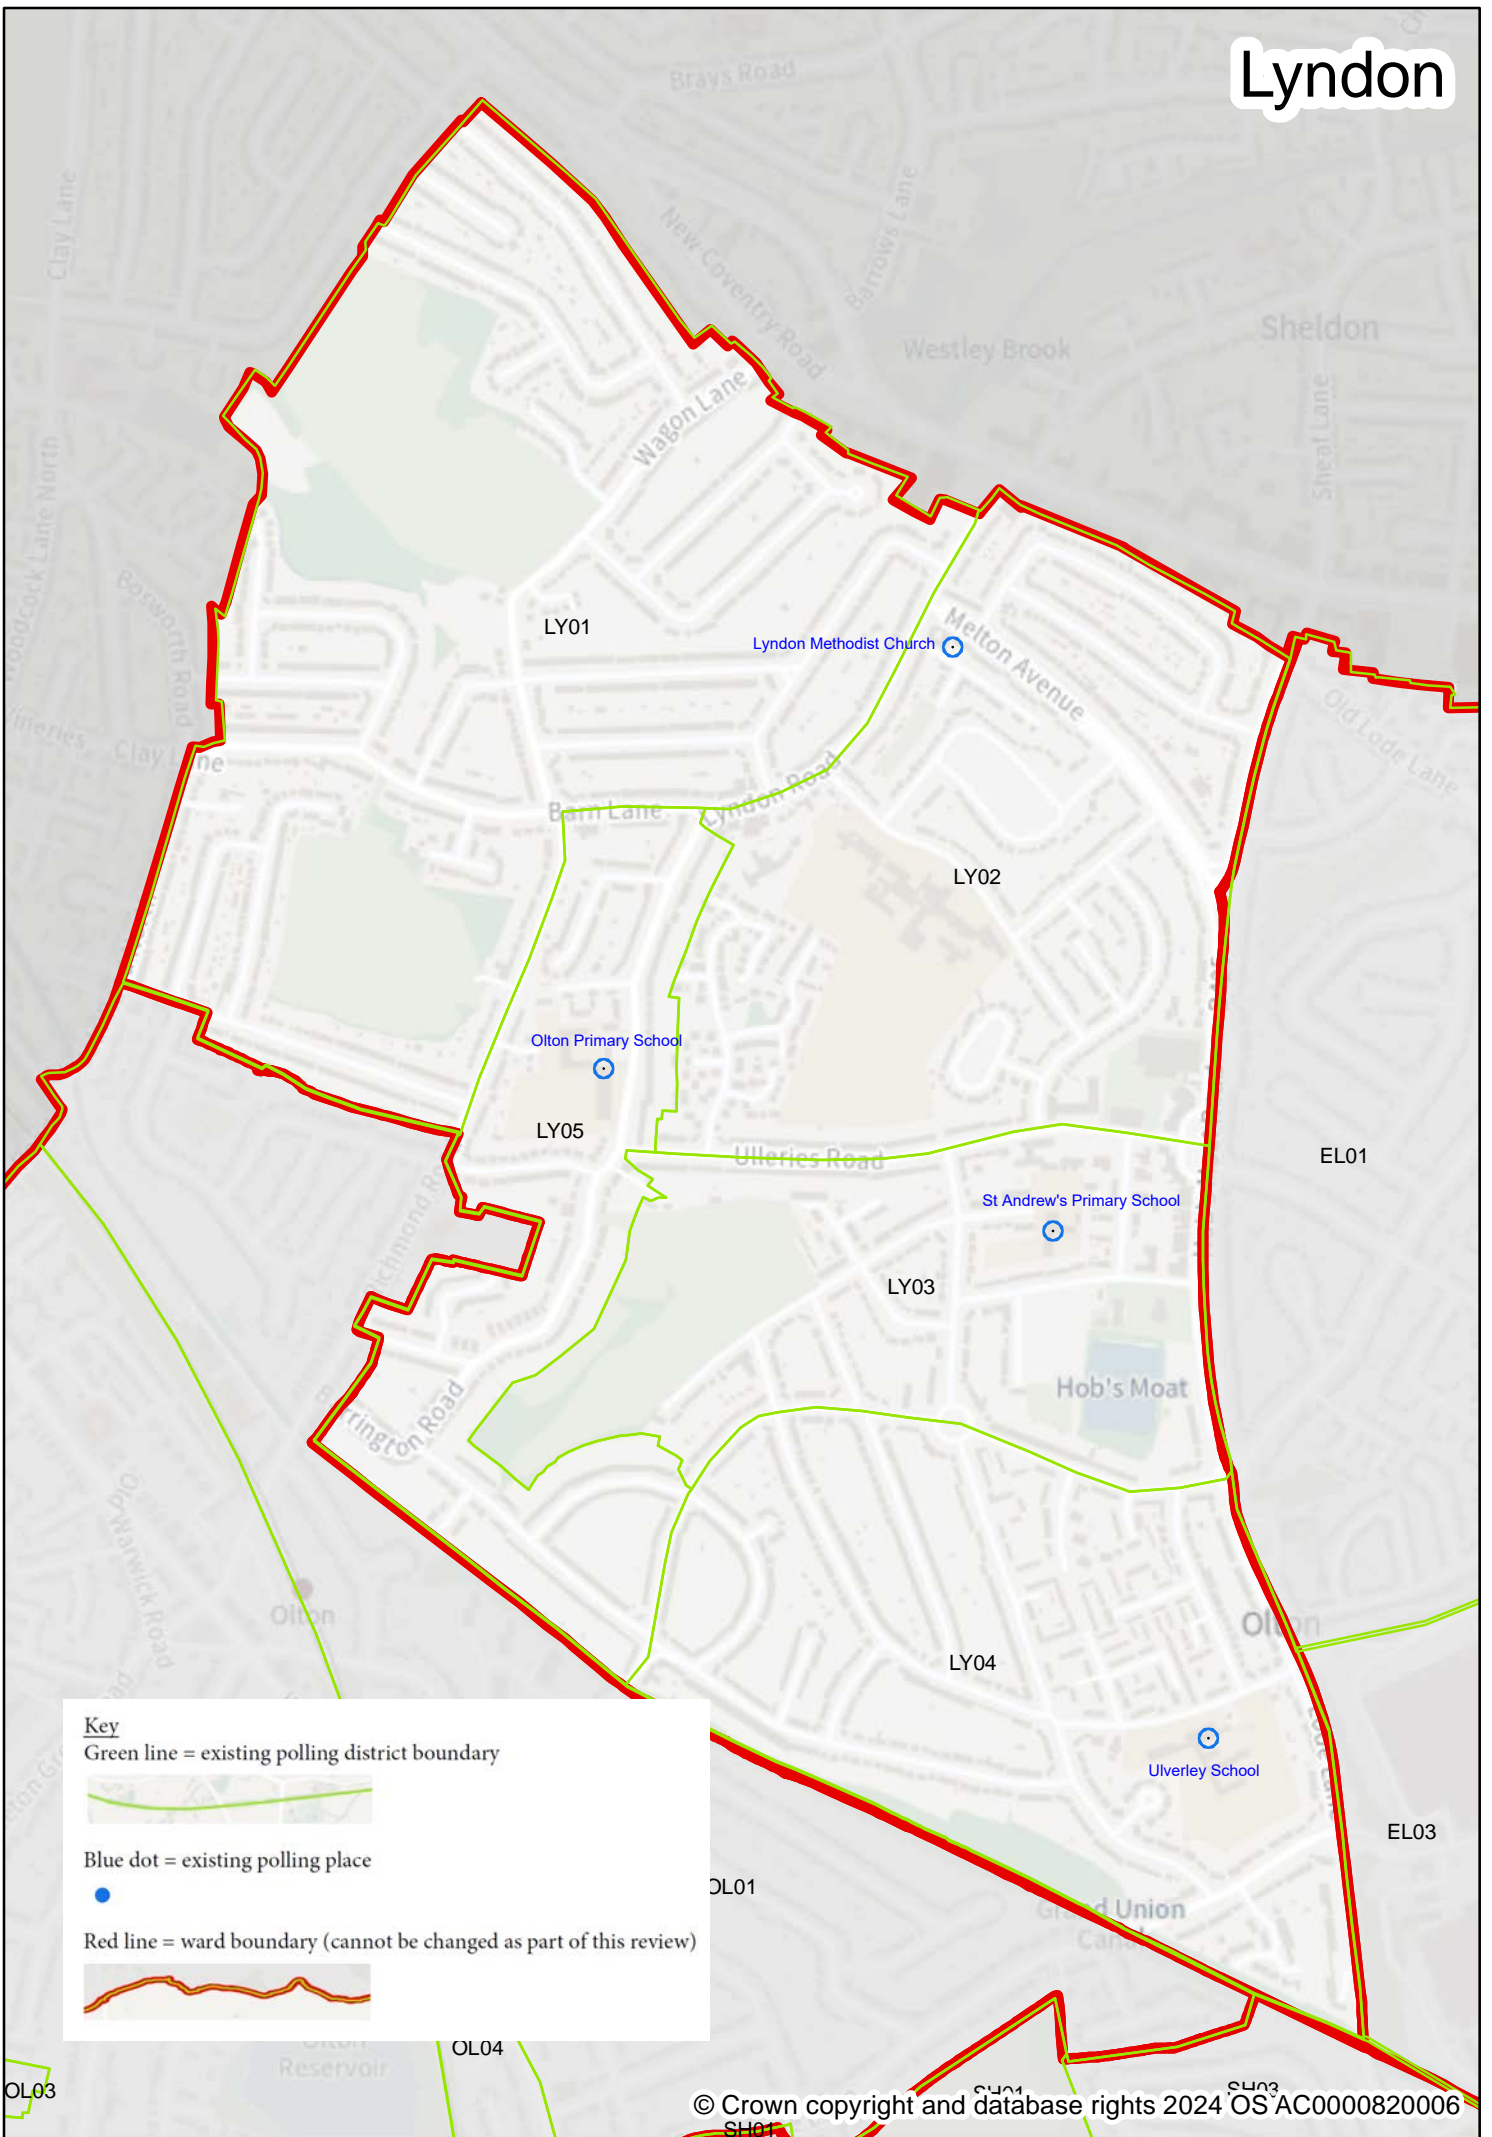

Key

- Green line = existing polling district boundary
- Blue dot = existing polling place
- Red line = ward boundary (cannot be changed as part of this review)

Elmdon

Key

Green line = existing polling district boundary

Blue dot = existing polling place

Red line = ward boundary (cannot be changed as part of this review)

Fordbridge

Kingshurst & Smith's Wood

Knowle

Lyndon

Meriden & Arden

Olton

Key

Green line = existing polling district boundary

Blue dot = existing polling place

Red line = ward boundary (cannot be changed as part of this review)

Shirley East & Sharmans Cross

Key

- Green line = existing polling district boundary
- Blue dot = existing polling place
- Red line = ward boundary (cannot be changed as part of this review)

Shirley South

SA05

Key

- Green line = existing polling district boundary
- Blue dot = existing polling place
- Red line = ward boundary (cannot be changed as part of this review)

Shirley West

Key

Green line = existing polling district boundary