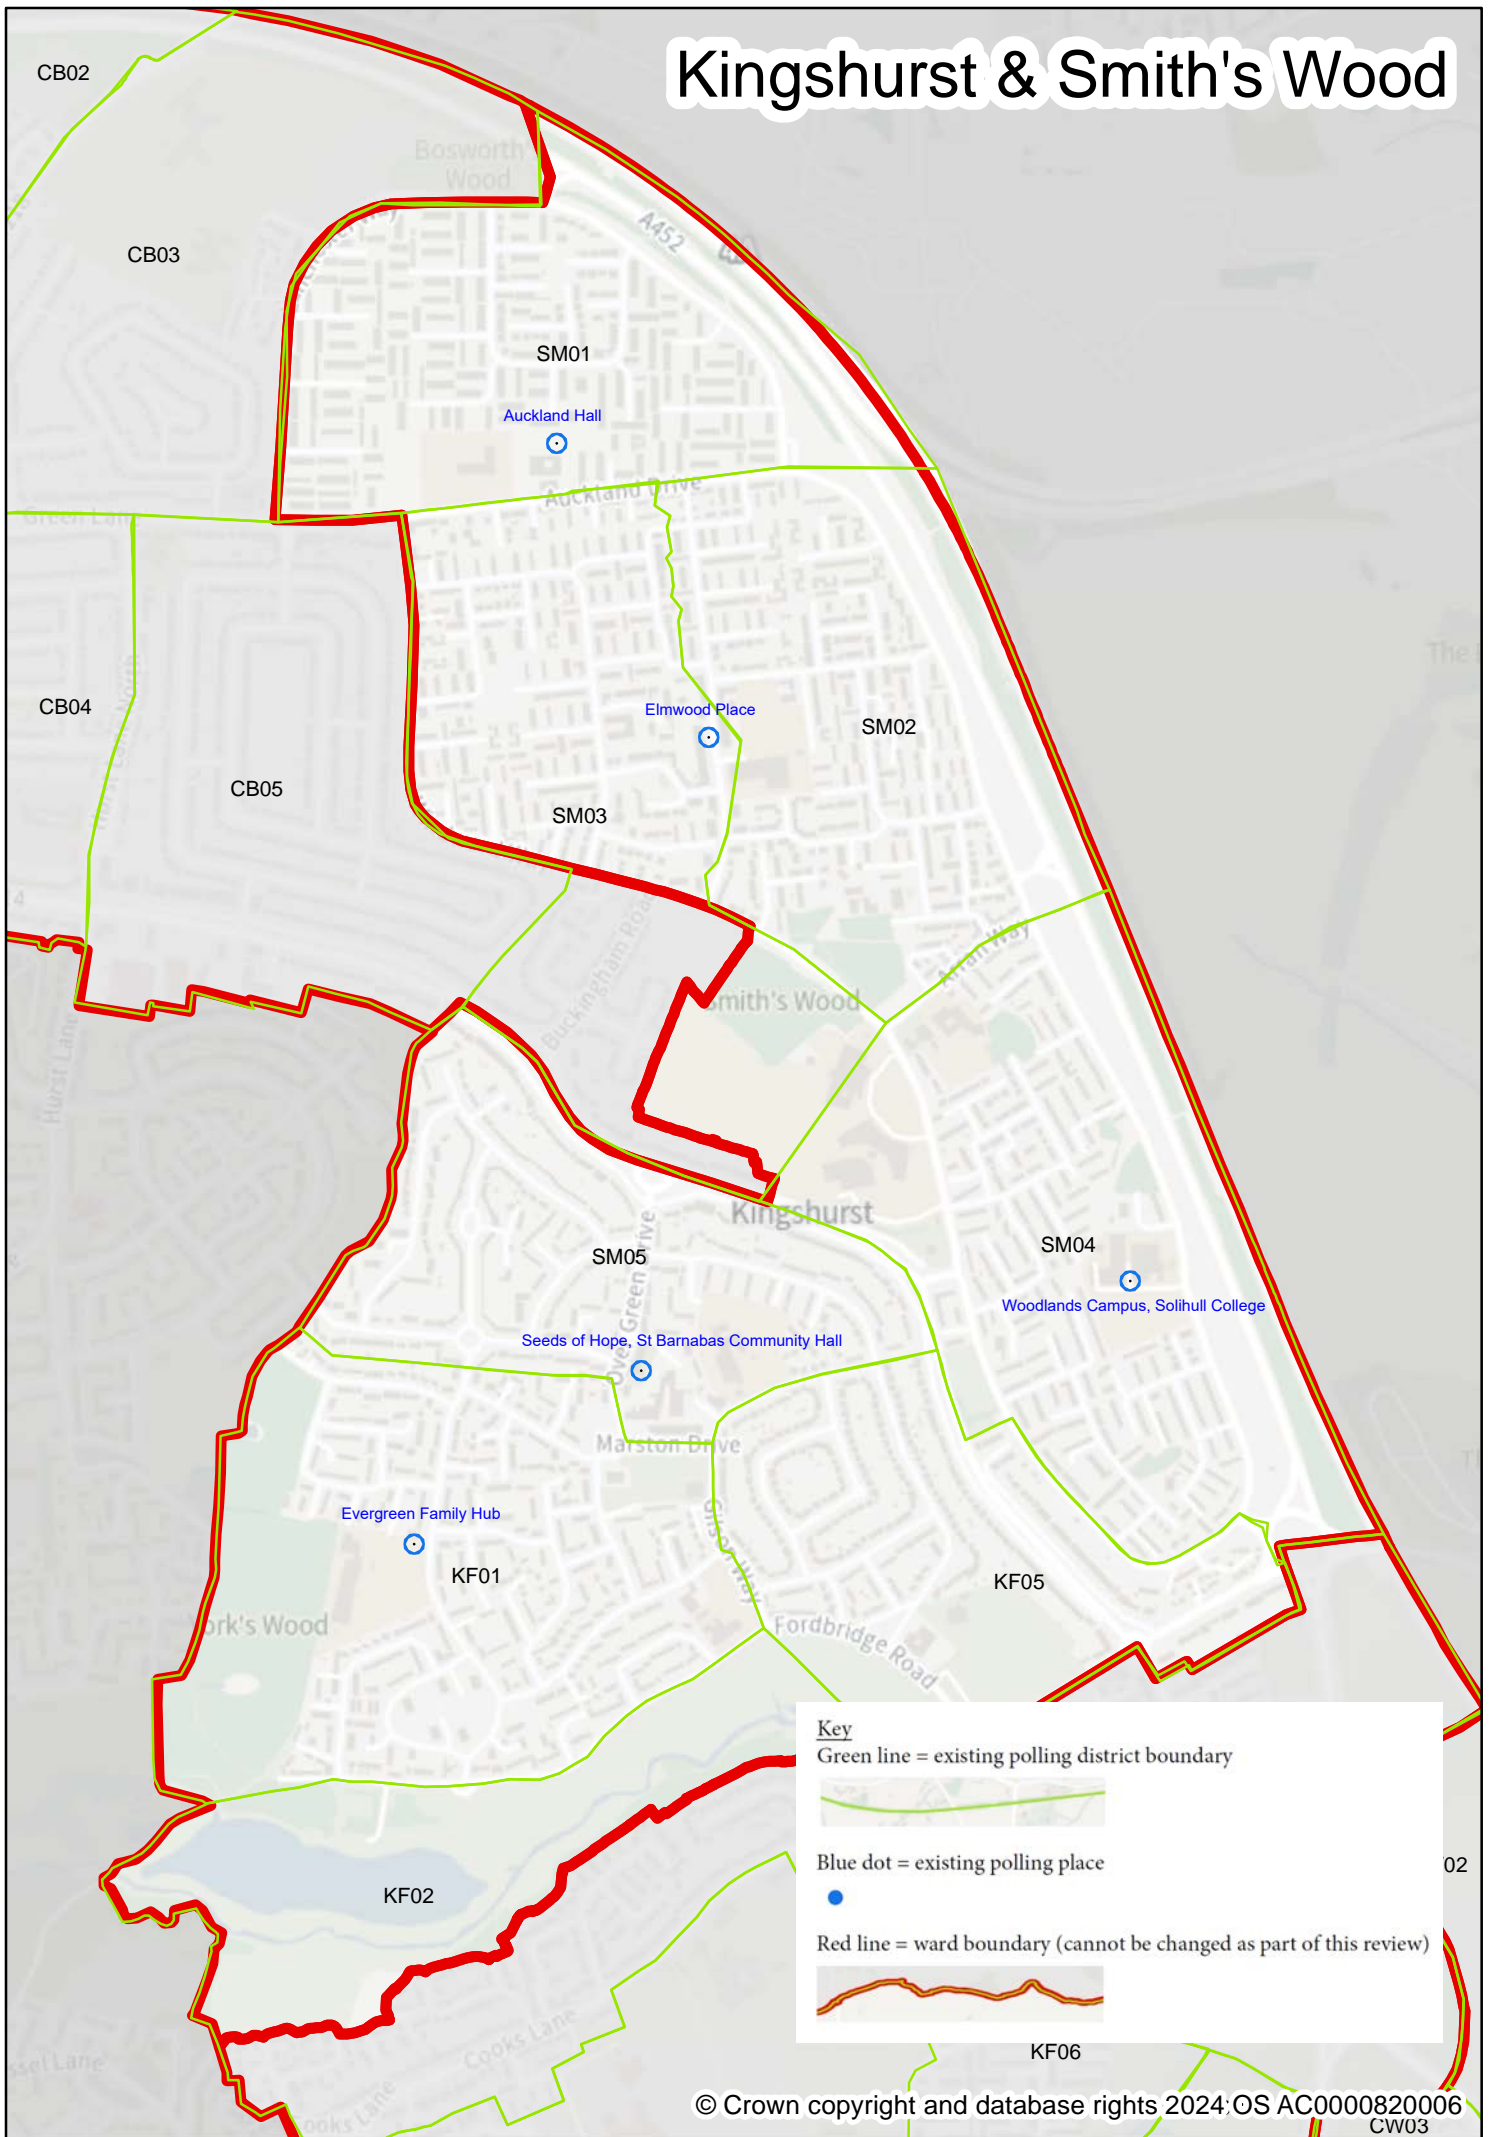

Key

- Green line = existing polling district boundary
- Blue dot = existing polling place
- Red line = ward boundary (cannot be changed as part of this review)

Elmdon

Key

Green line = existing polling district boundary

Blue dot = existing polling place

Red line = ward boundary (cannot be changed as part of this review)

Fordbridge

Kingshurst & Smith's Wood

Knowle

Lyndon

Meriden & Arden

Olton

Key

Green line = existing polling district boundary

Blue dot = existing polling place

Red line = ward boundary (cannot be changed as part of this review)

Shirley East & Sharmans Cross

Key

- Green line = existing polling district boundary
- Blue dot = existing polling place
- Red line = ward boundary (cannot be changed as part of this review)

Shirley South

SA05

Key

- Green line = existing polling district boundary
- Blue dot = existing polling place
- Red line = ward boundary (cannot be changed as part of this review)

Shirley West

Key

Green line = existing polling district boundary