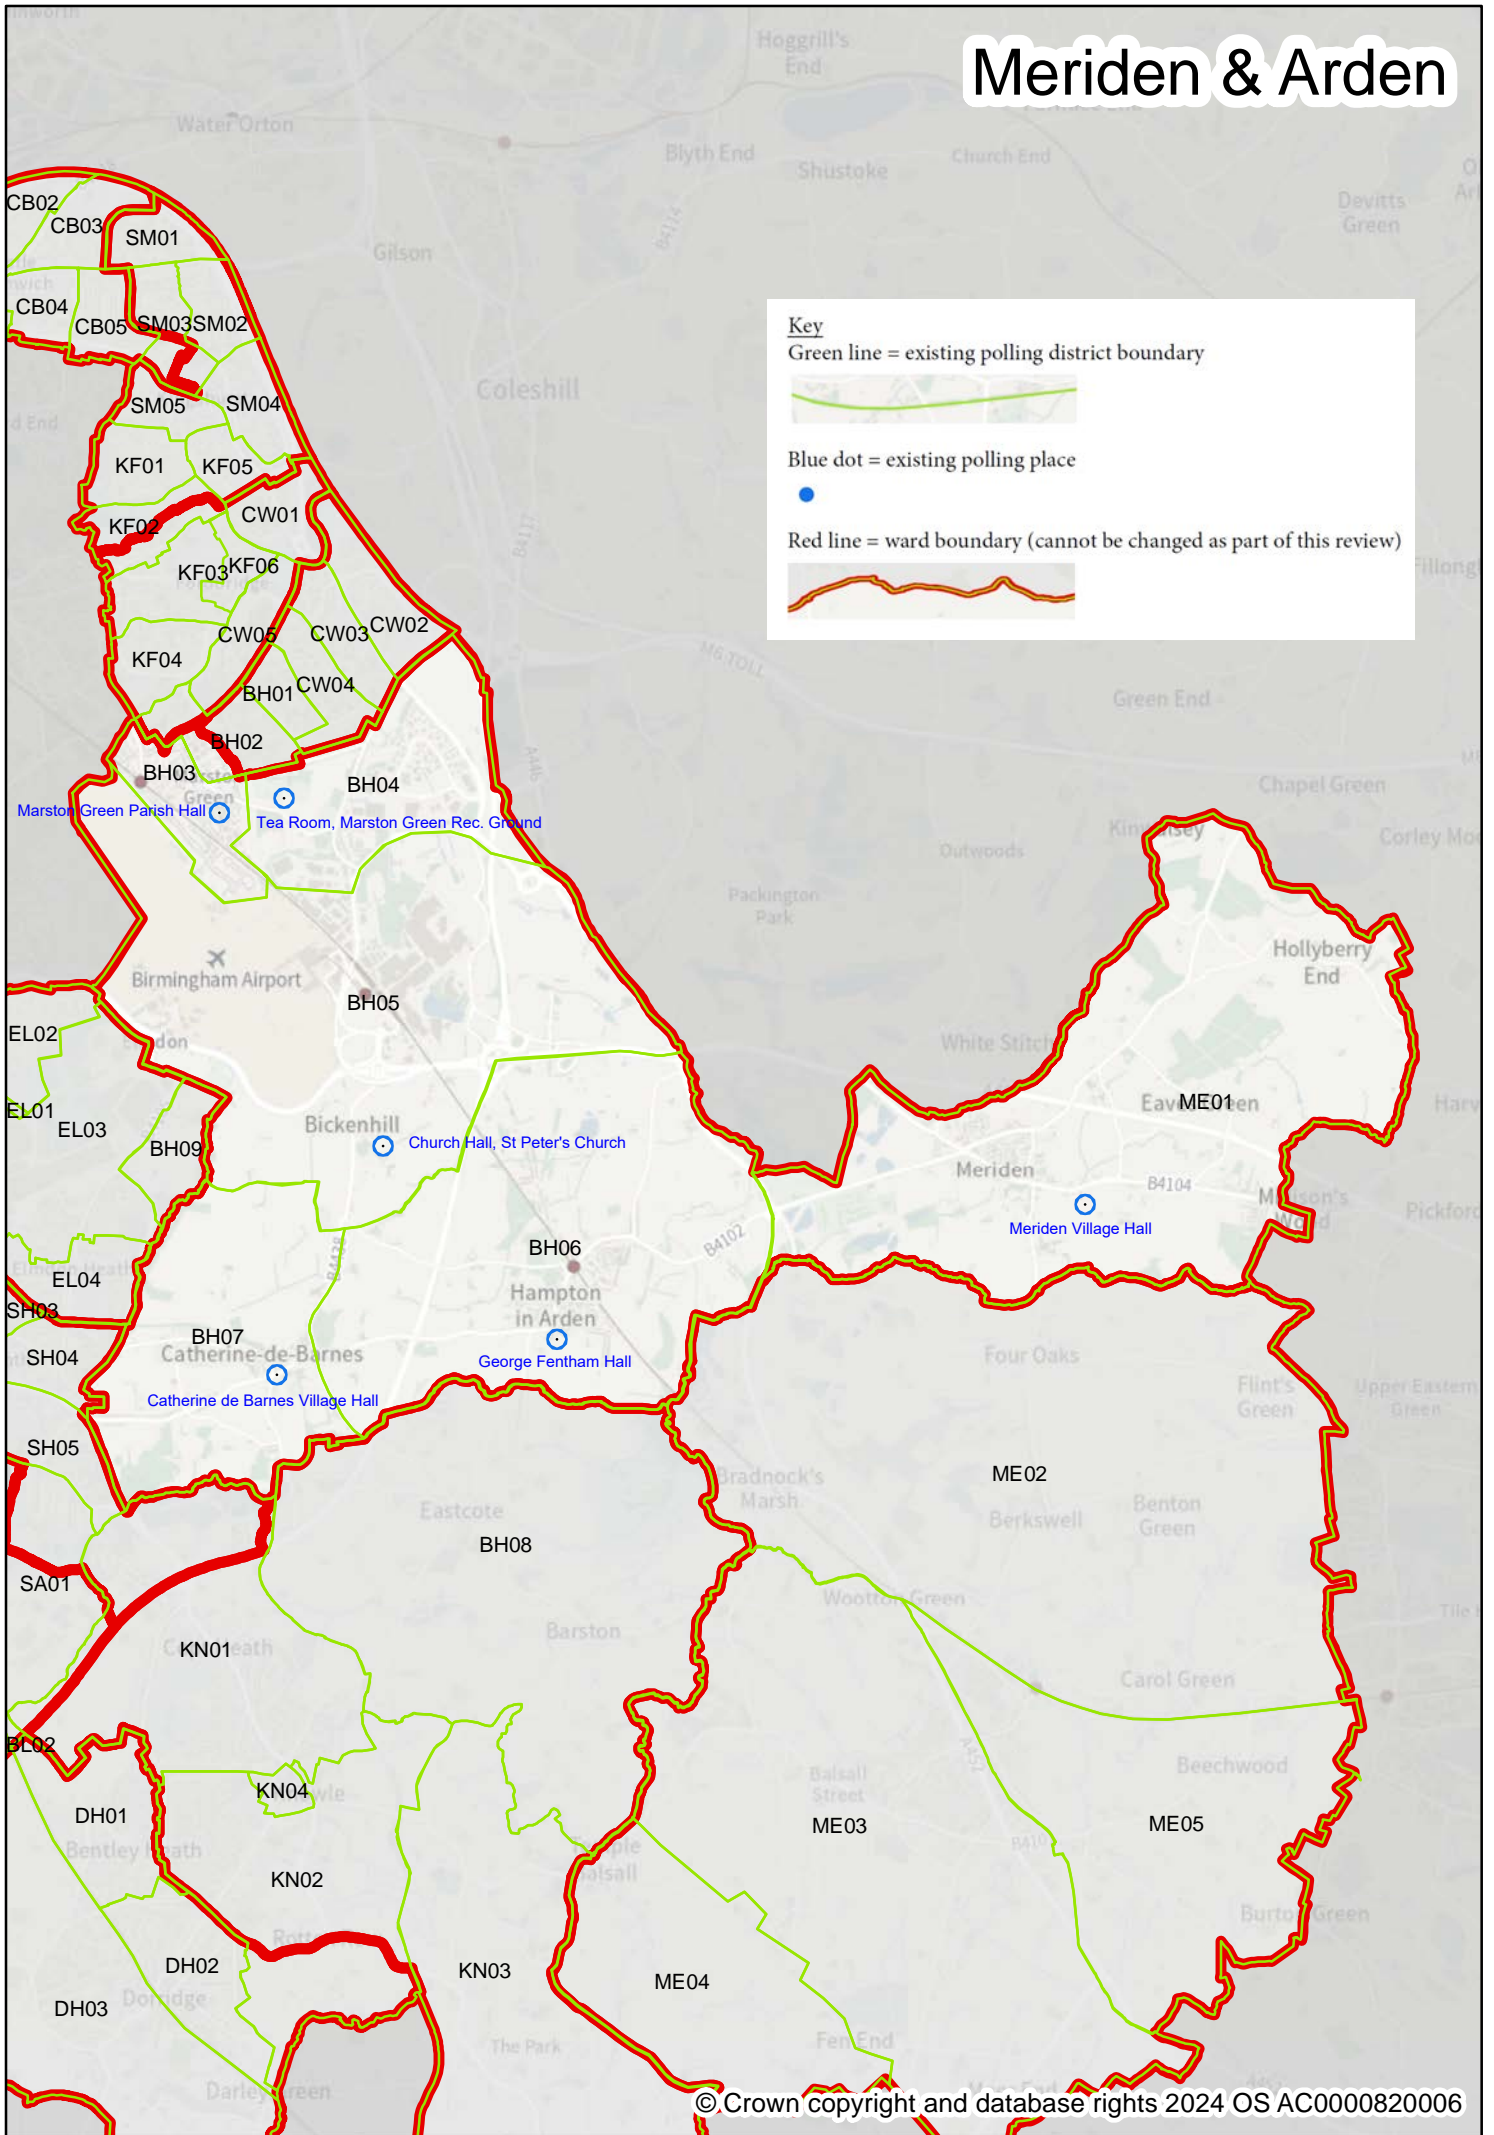

Key

- Green line = existing polling district boundary
- Blue dot = existing polling place
- Red line = ward boundary (cannot be changed as part of this review)

Elmdon

Key

Green line = existing polling district boundary

Blue dot = existing polling place

Red line = ward boundary (cannot be changed as part of this review)

Fordbridge

Kingshurst & Smith's Wood

Knowle

Lyndon

Meriden & Arden

Olton

Key

Green line = existing polling district boundary

Blue dot = existing polling place

Red line = ward boundary (cannot be changed as part of this review)

Shirley East & Sharmans Cross

Key

- Green line = existing polling district boundary
- Blue dot = existing polling place
- Red line = ward boundary (cannot be changed as part of this review)

Shirley South

SA05

Key

- Green line = existing polling district boundary
- Blue dot = existing polling place
- Red line = ward boundary (cannot be changed as part of this review)

Shirley West

Key

Green line = existing polling district boundary