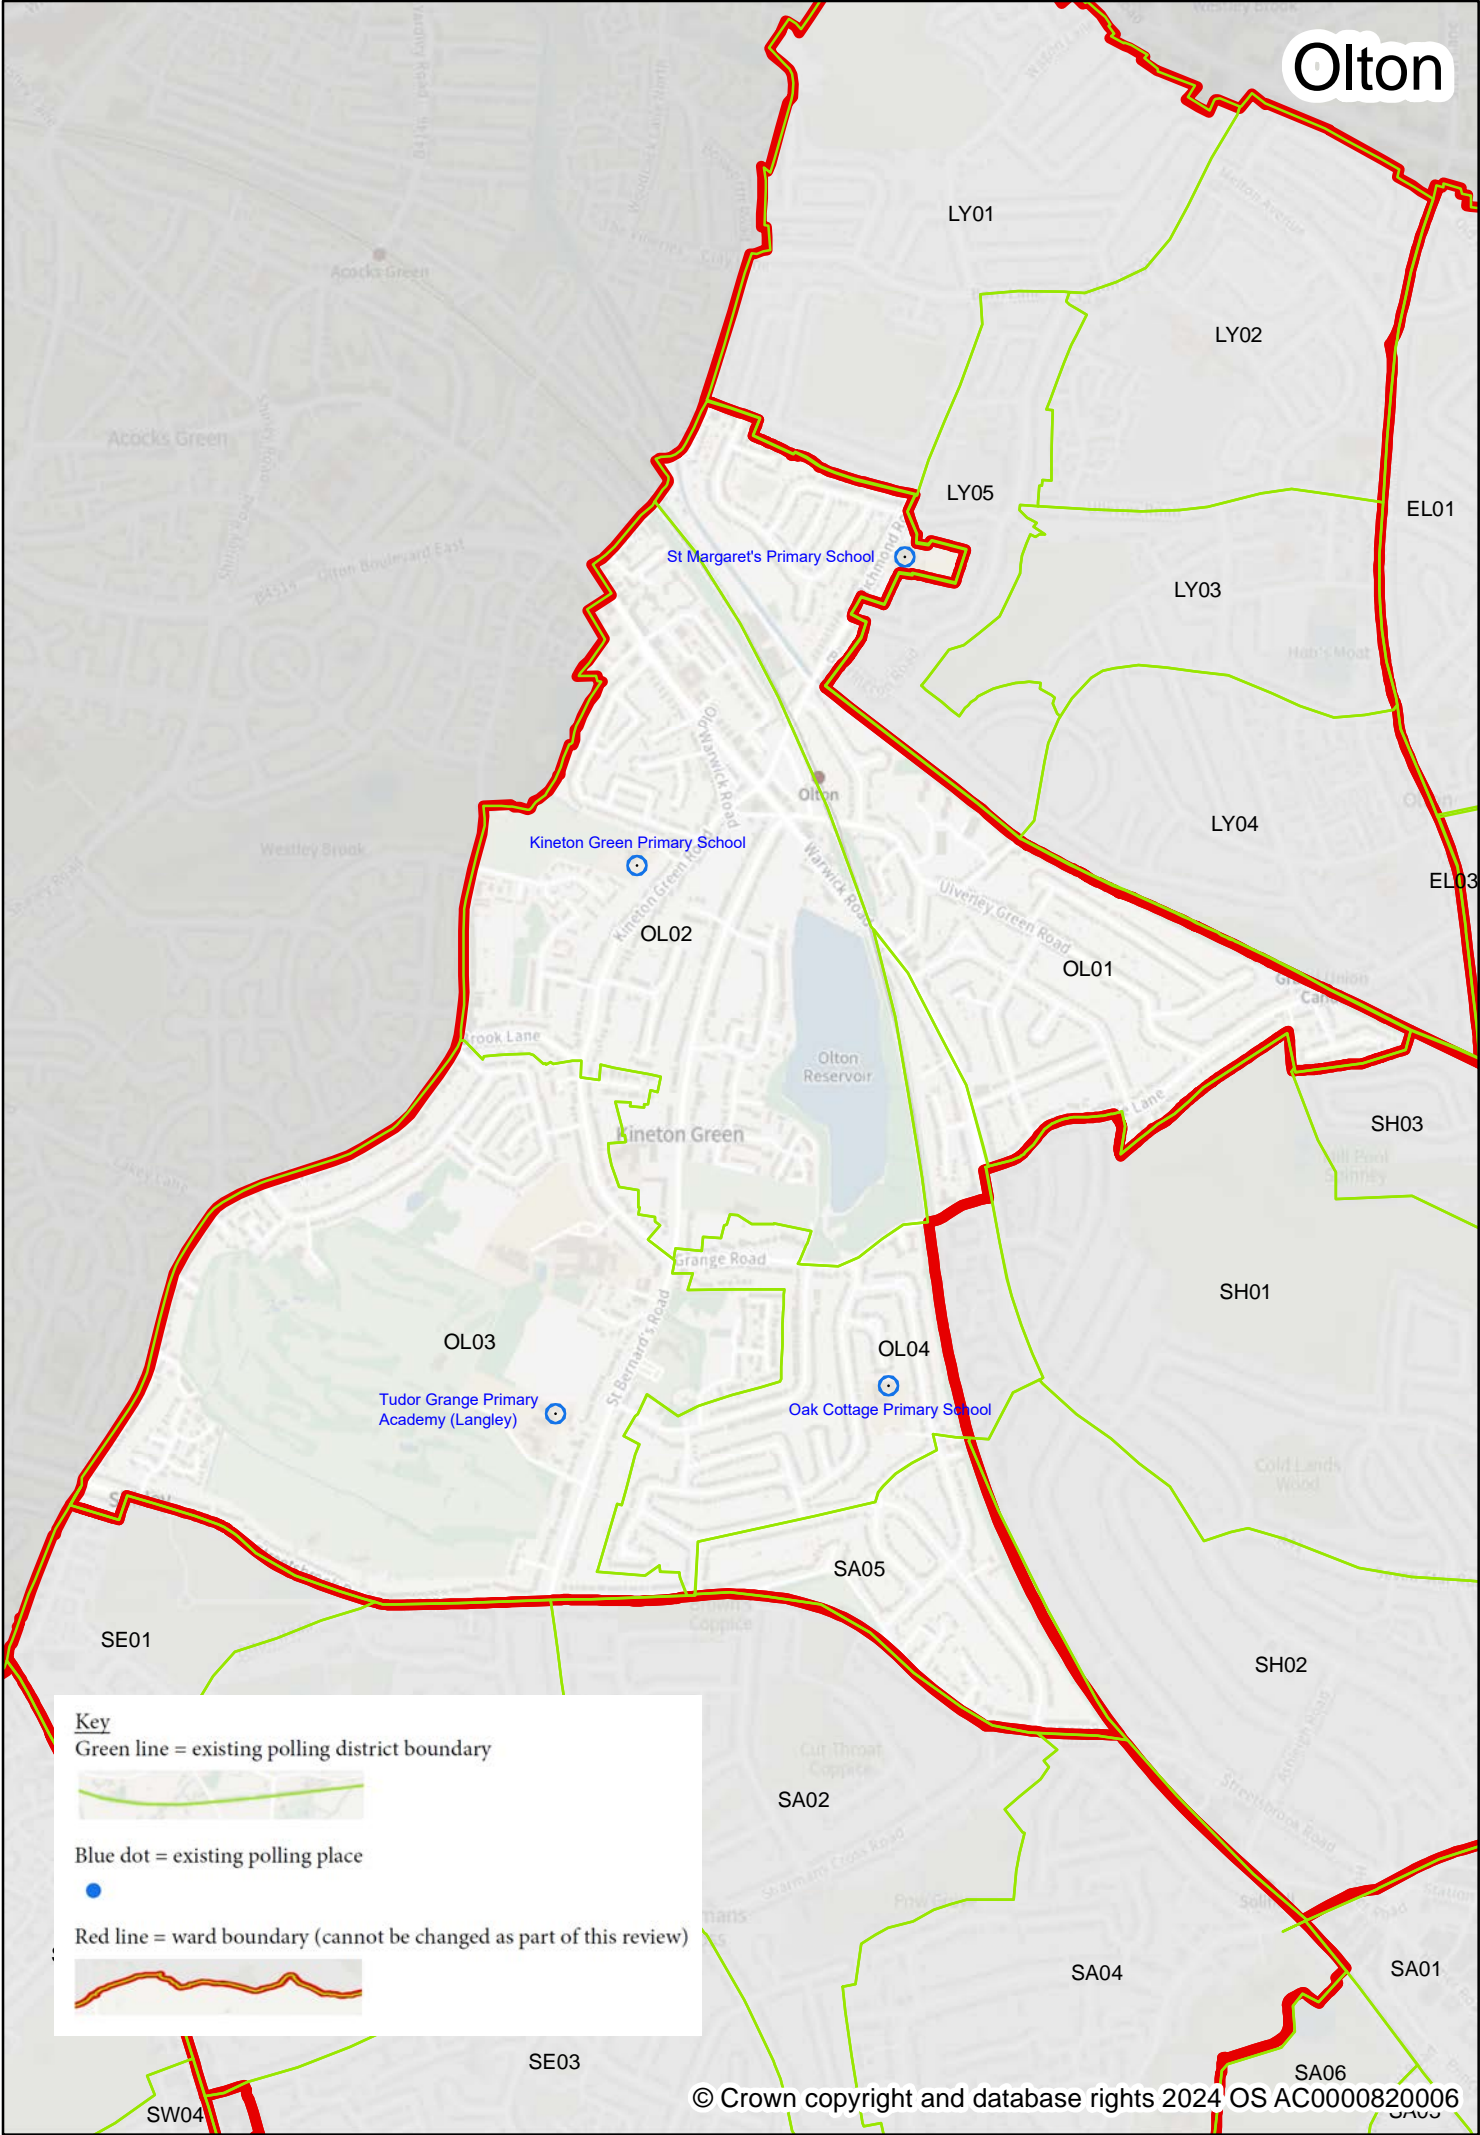

Key

- Green line = existing polling district boundary
- Blue dot = existing polling place
- Red line = ward boundary (cannot be changed as part of this review)

Elmdon

Key

Green line = existing polling district boundary

Blue dot = existing polling place

Red line = ward boundary (cannot be changed as part of this review)

Fordbridge

Kingshurst & Smith's Wood

Knowle

Lyndon

Meriden & Arden

Olton

Key

Green line = existing polling district boundary

Blue dot = existing polling place

Red line = ward boundary (cannot be changed as part of this review)

Shirley East & Sharmans Cross

Key

- Green line = existing polling district boundary
- Blue dot = existing polling place
- Red line = ward boundary (cannot be changed as part of this review)

Shirley South

SA05

Key

- Green line = existing polling district boundary
- Blue dot = existing polling place
- Red line = ward boundary (cannot be changed as part of this review)

Shirley West

Key

Green line = existing polling district boundary