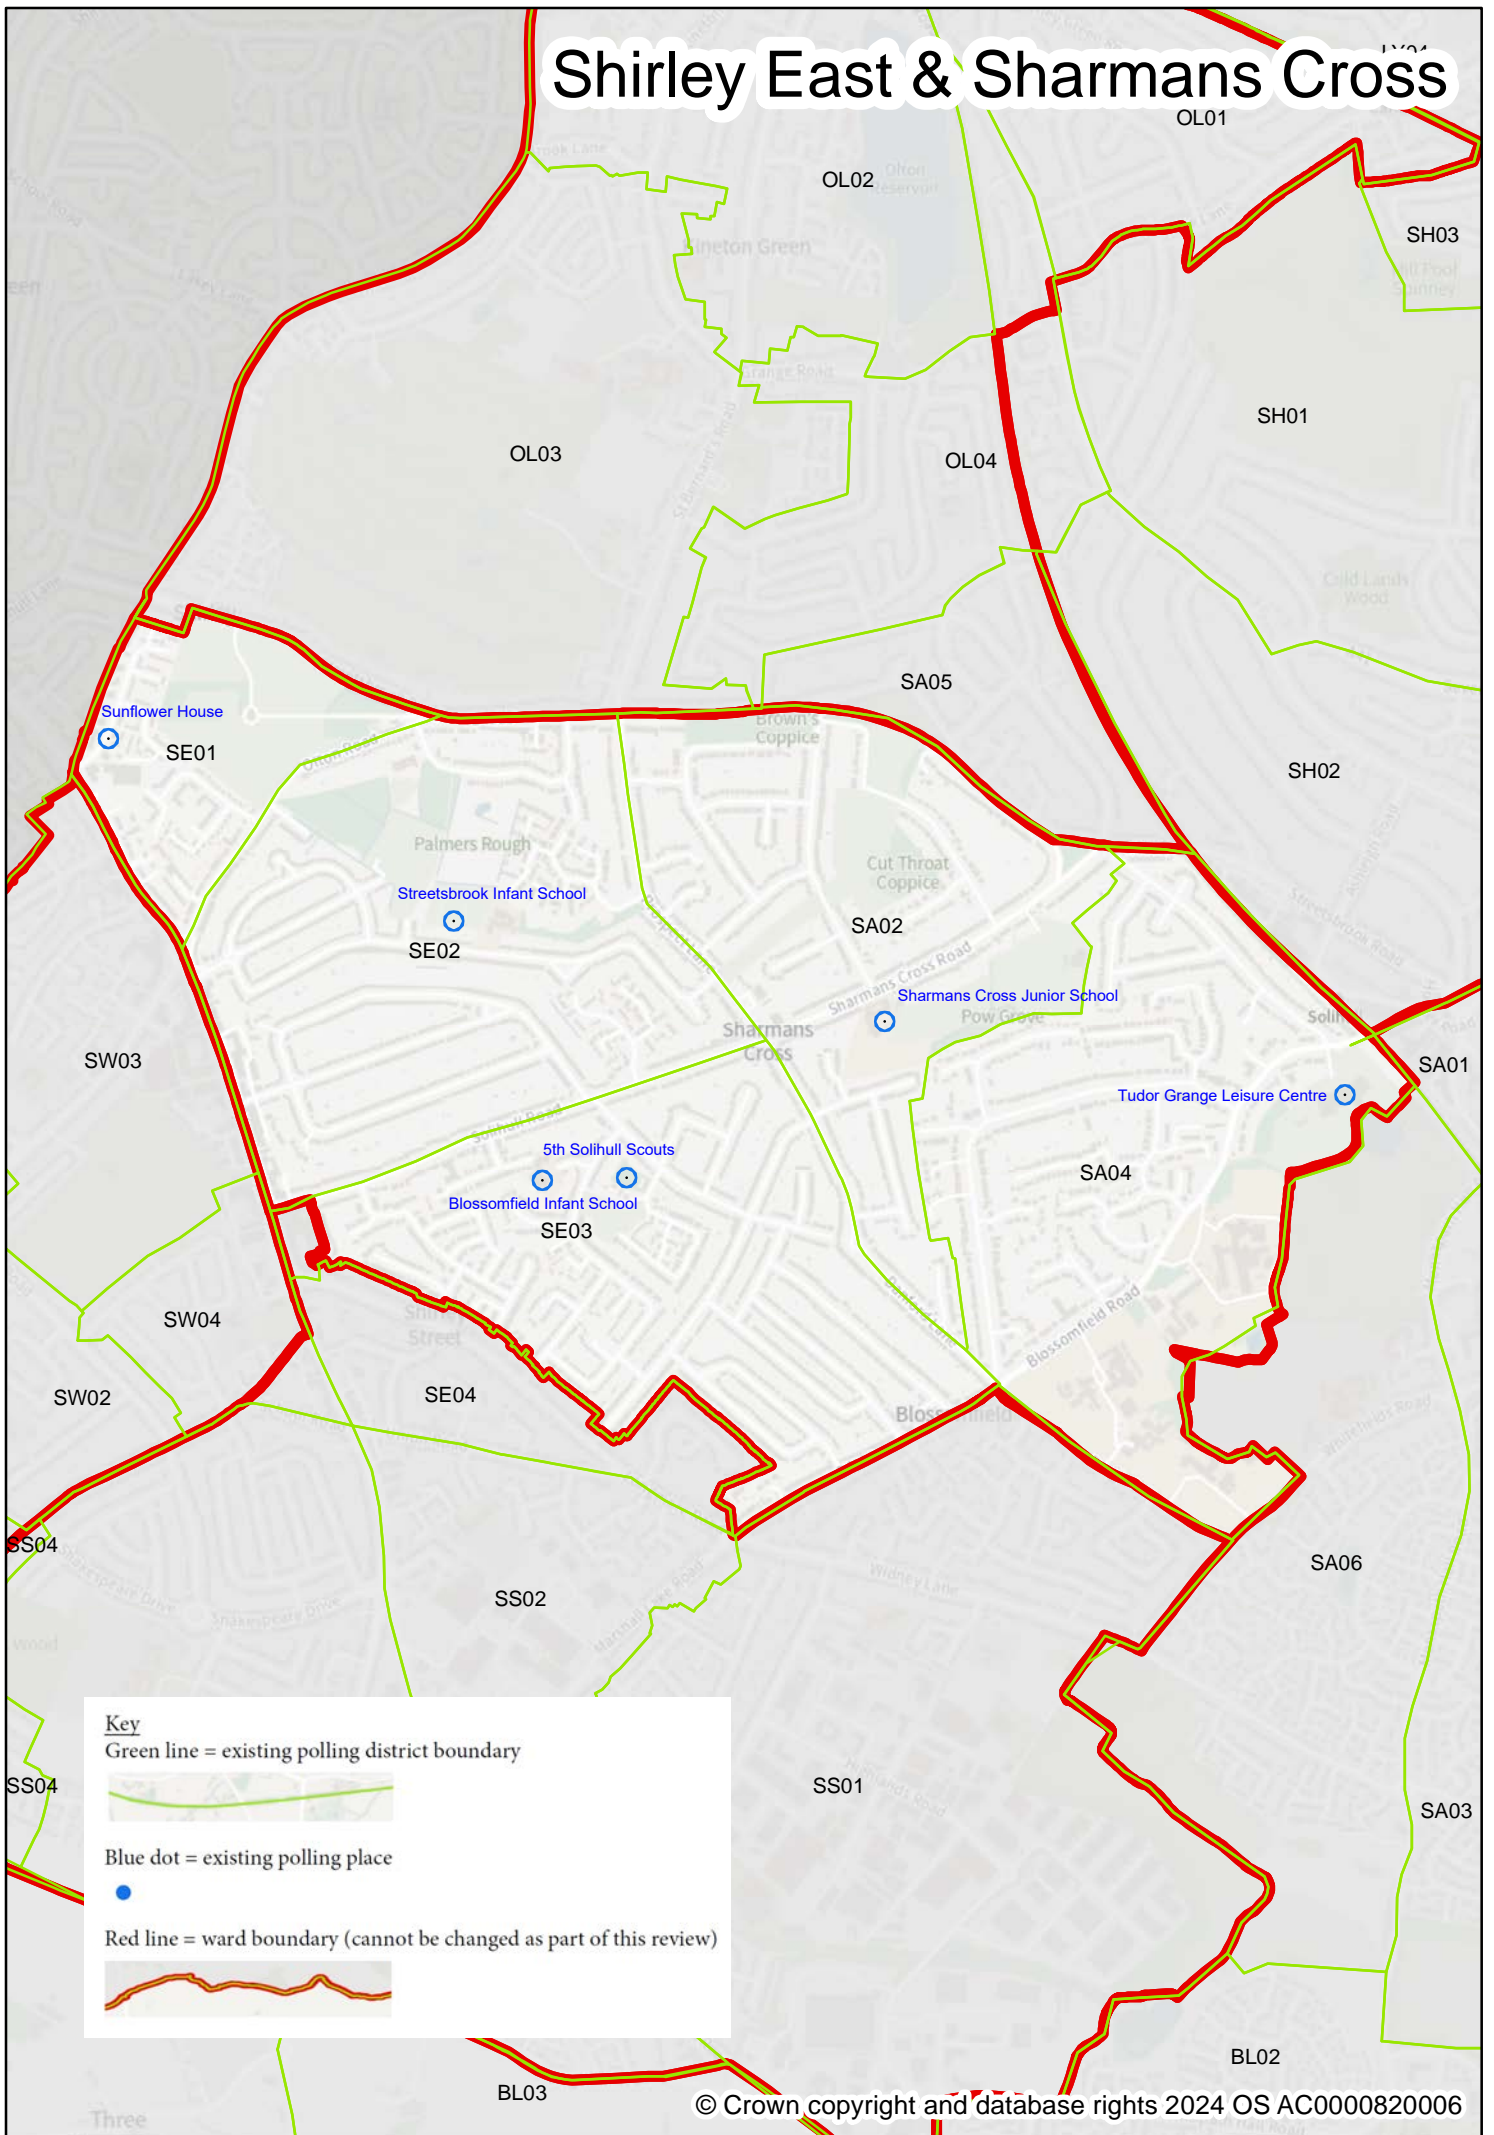

Blue dot = existing polling place

Red line = ward boundary (cannot be changed as part of this review)

Fordbridge

Kingshurst & Smith's Wood

Knowle

Lyndon

Meriden & Arden

Olton

Key

Green line = existing polling district boundary

Blue dot = existing polling place

Red line = ward boundary (cannot be changed as part of this review)

Shirley East & Sharmans Cross

Key

- Green line = existing polling district boundary
- Blue dot = existing polling place
- Red line = ward boundary (cannot be changed as part of this review)

Shirley South

SA05

Key

- Green line = existing polling district boundary
- Blue dot = existing polling place
- Red line = ward boundary (cannot be changed as part of this review)

Shirley West

Key

Green line = existing polling district boundary

Blue dot = existing polling place

Red line = ward boundary (cannot be changed as part of this review)

Silhill

Key

- Green line = existing polling district boundary
- Blue dot = existing polling place
- Red line = ward boundary (cannot be changed as part of this review)