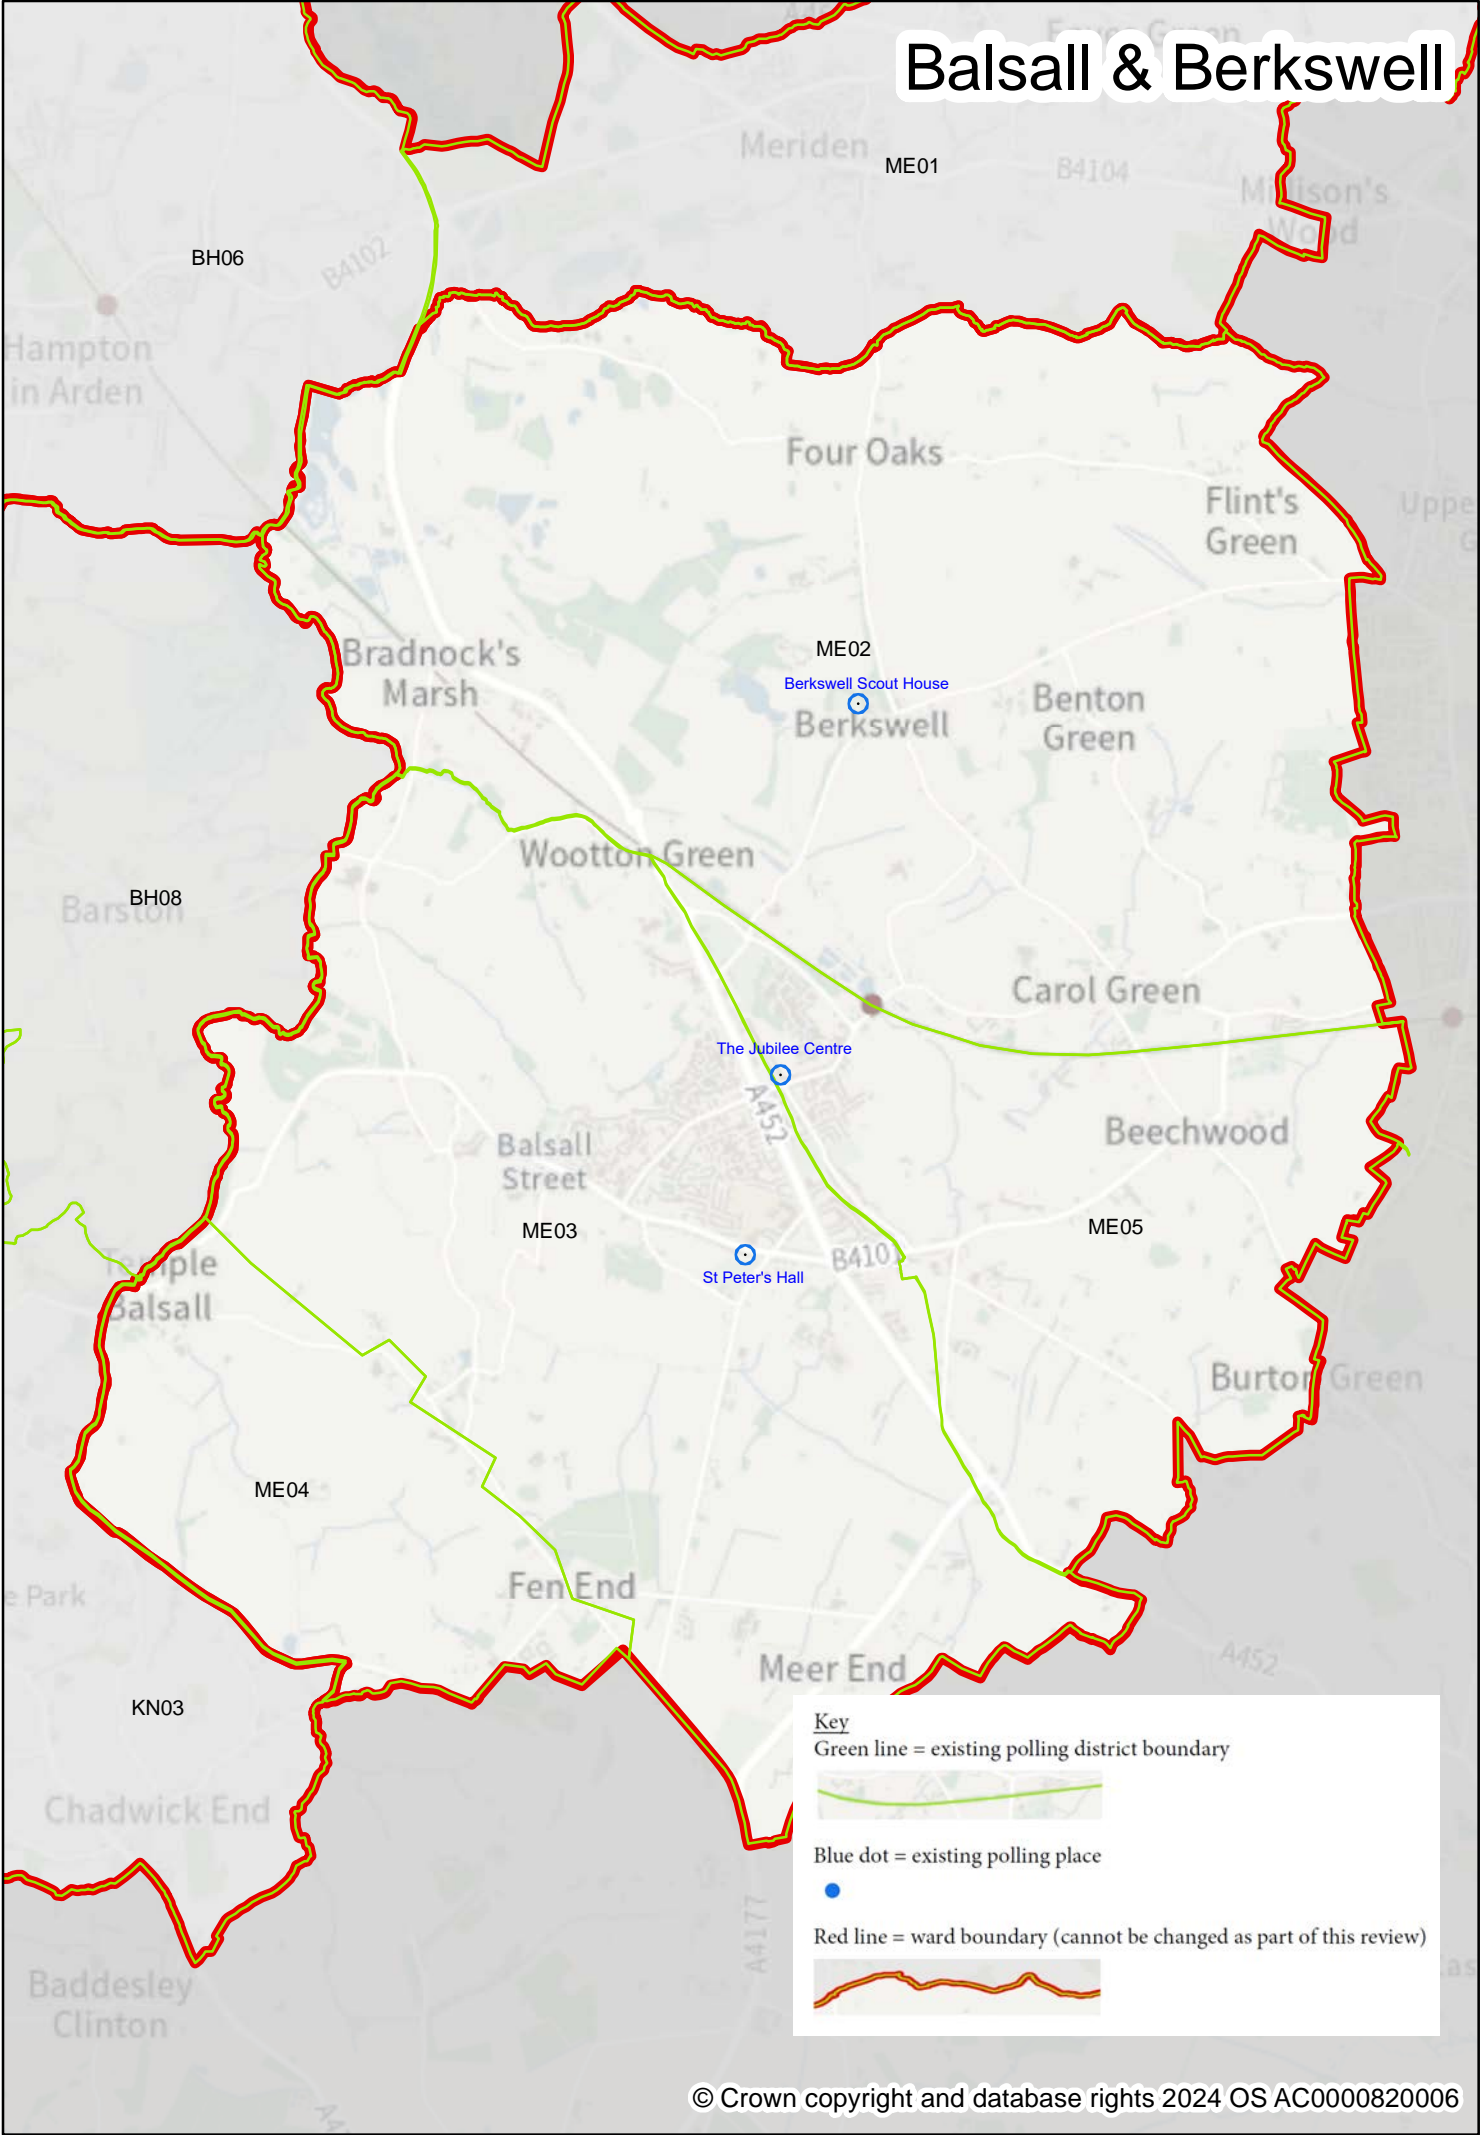

Balsall & Berkswell

Key

- Green line = existing polling district boundary
- Blue dot = existing polling place
- Red line = ward boundary (cannot be changed as part of this review)

Blythe

Key

- Green line = existing polling district boundary
- Blue dot = existing polling place
- Red line = ward boundary (cannot be changed as part of this review)

Castle Bromwich

Chelmsley Wood

Key

- Green line = existing polling district boundary
- Blue dot = existing polling place
- Red line = ward boundary (cannot be changed as part of this review)

Dorridge & Hockley Heath

Key

- Green line = existing polling district boundary
- Blue dot = existing polling place
- Red line = ward boundary (cannot be changed as part of this review)

Elmdon

Key

Green line = existing polling district boundary

Blue dot = existing polling place

Red line = ward boundary (cannot be changed as part of this review)

Fordbridge

Kingshurst & Smith's Wood

Knowle

Lyndon

Meriden & Arden

Olton