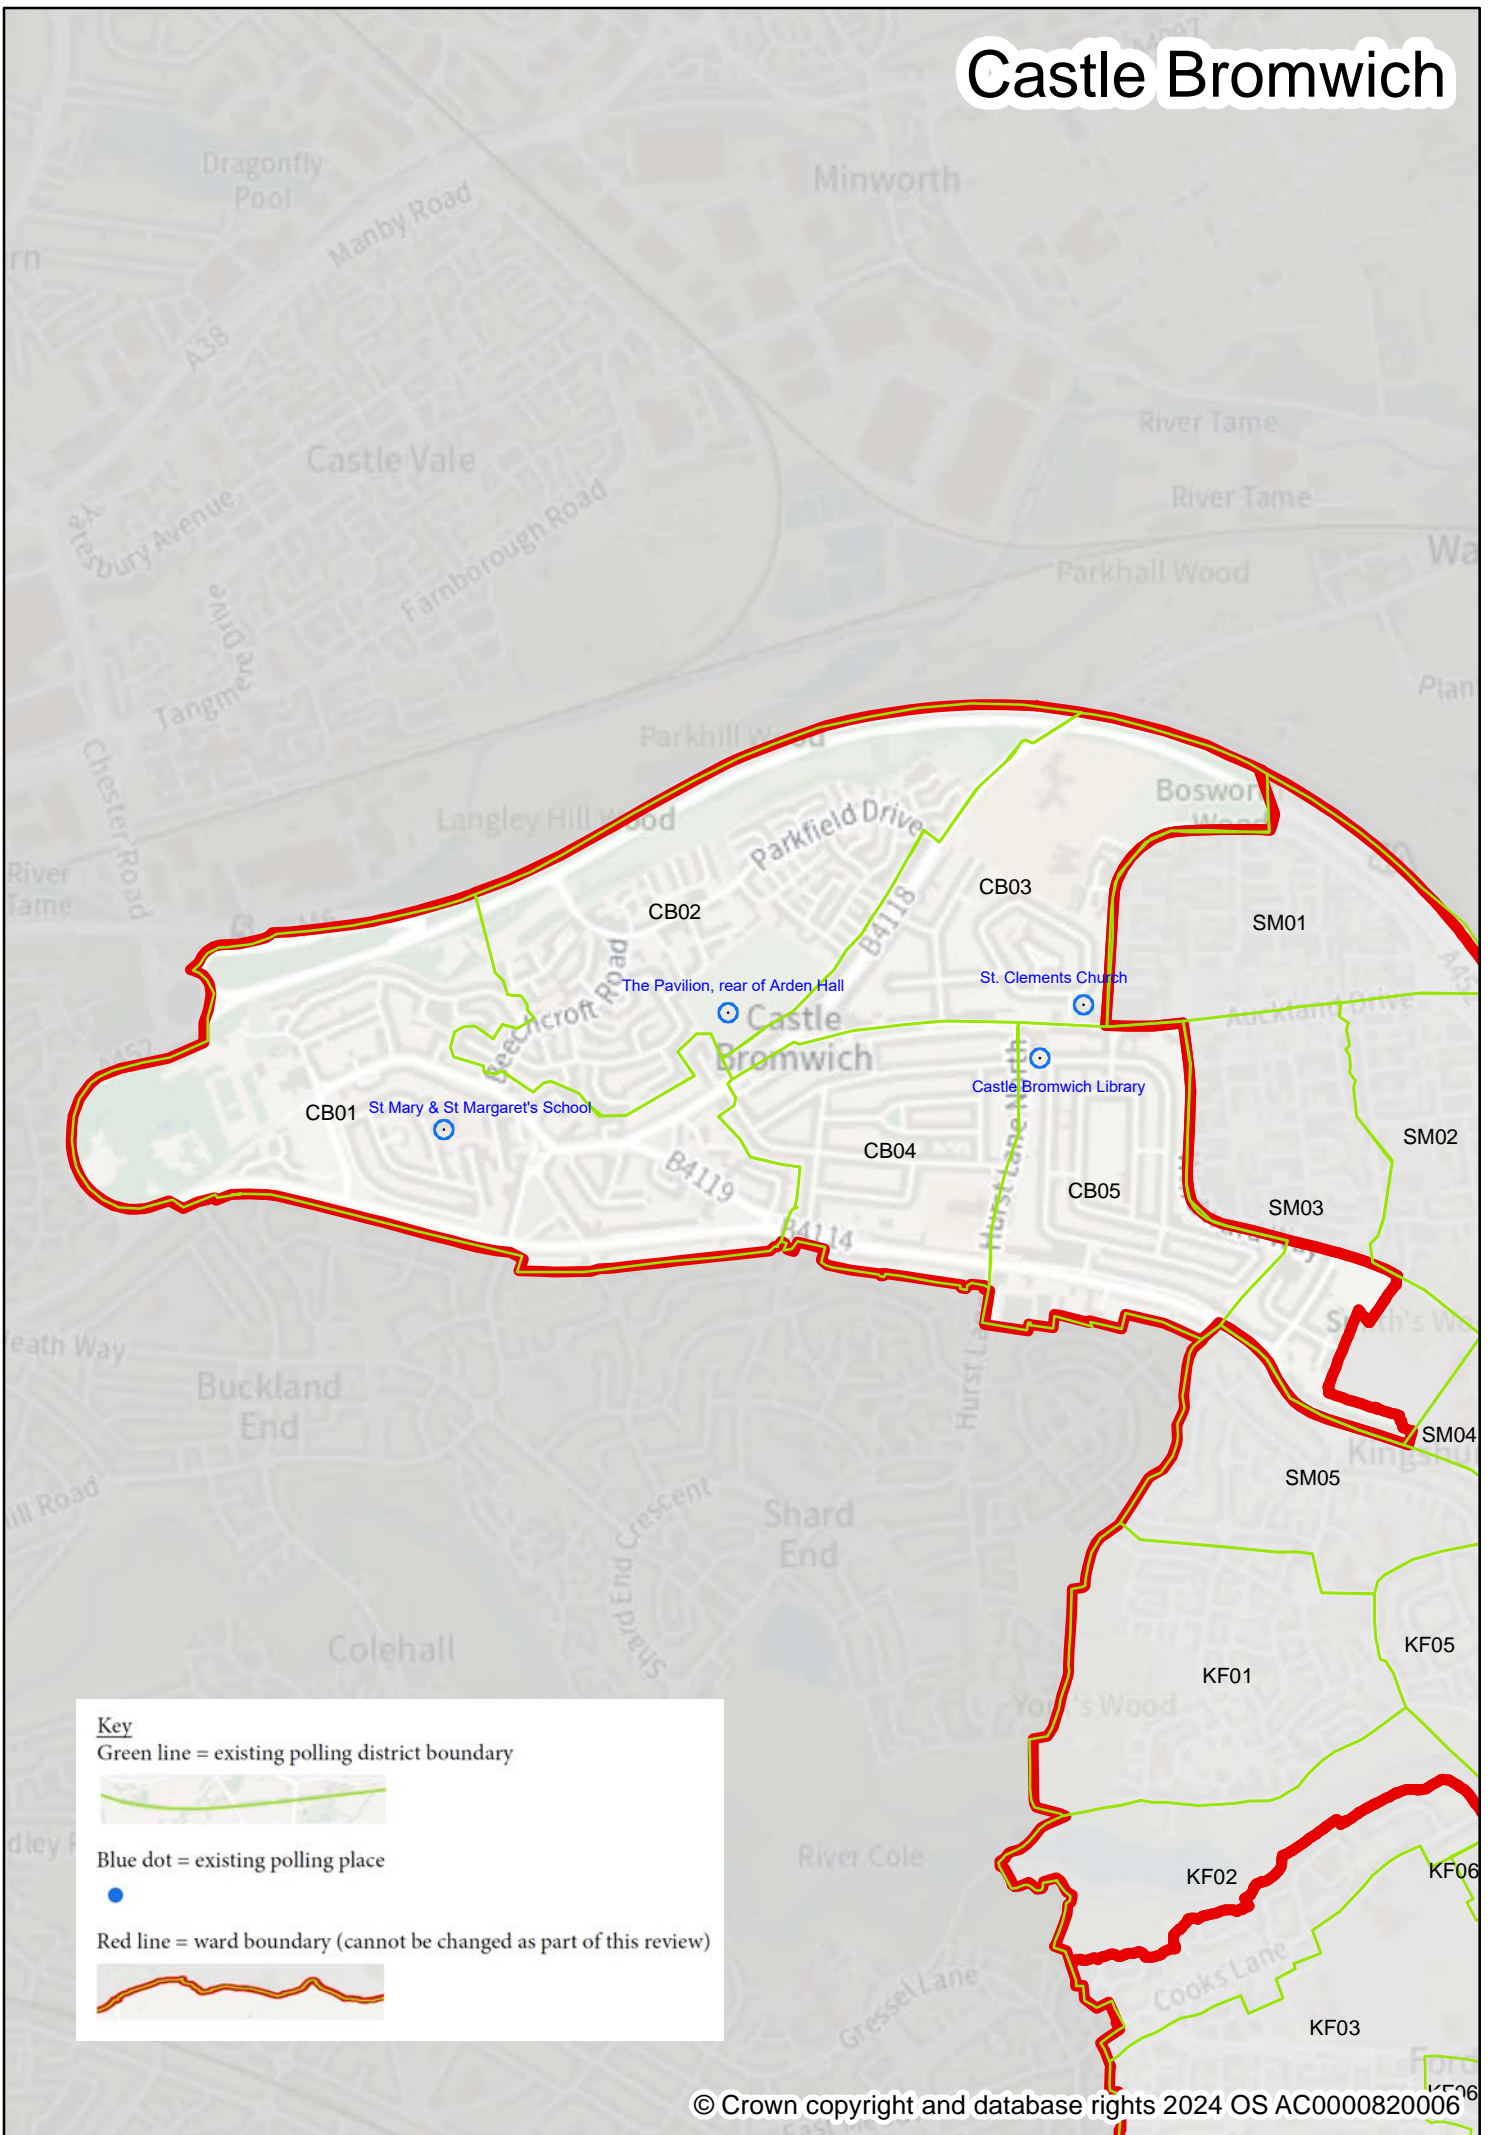

Castle Bromwich