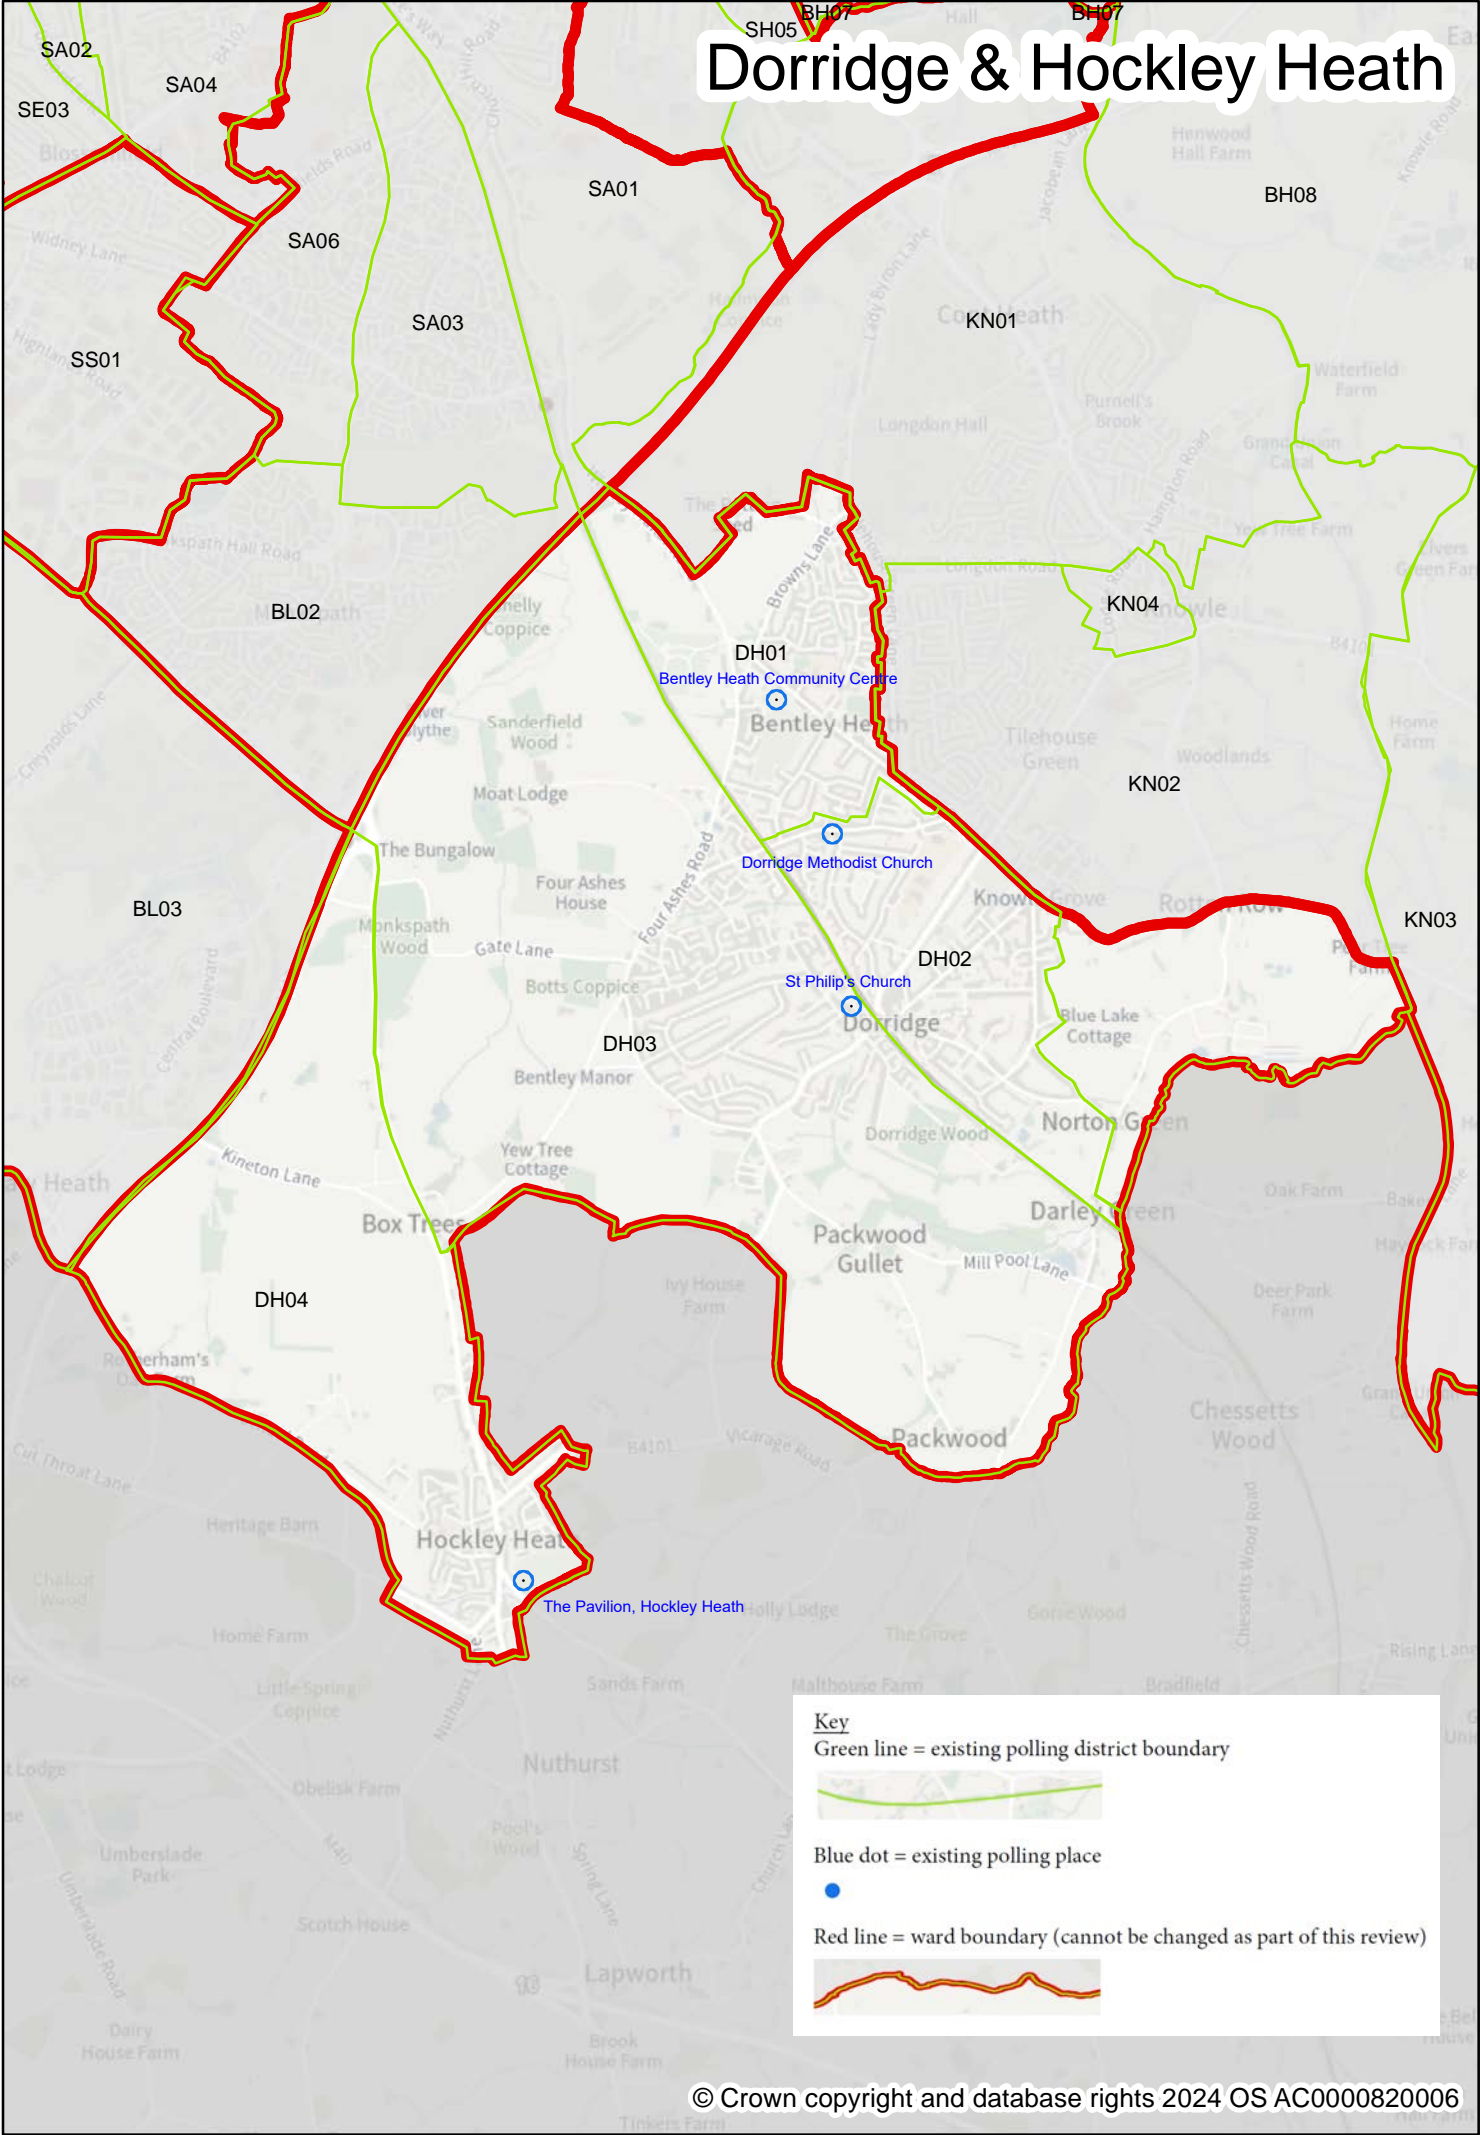

Castle Bromwich

Chelmsley Wood

Key

- Green line = existing polling district boundary
- Blue dot = existing polling place
- Red line = ward boundary (cannot be changed as part of this review)

Dorridge & Hockley Heath

Key

- Green line = existing polling district boundary
- Blue dot = existing polling place
- Red line = ward boundary (cannot be changed as part of this review)

Elmdon

Key

Green line = existing polling district boundary

Blue dot = existing polling place

Red line = ward boundary (cannot be changed as part of this review)

Fordbridge

Kingshurst & Smith's Wood

Knowle

Lyndon

Meriden & Arden

Olton

Key

Green line = existing polling district boundary

Blue dot = existing polling place

Red line = ward boundary (cannot be changed as part of this review)

Shirley East & Sharmans Cross

Key

- Green line = existing polling district boundary
- Blue dot = existing polling place
- Red line = ward boundary (cannot be changed as part of this review)