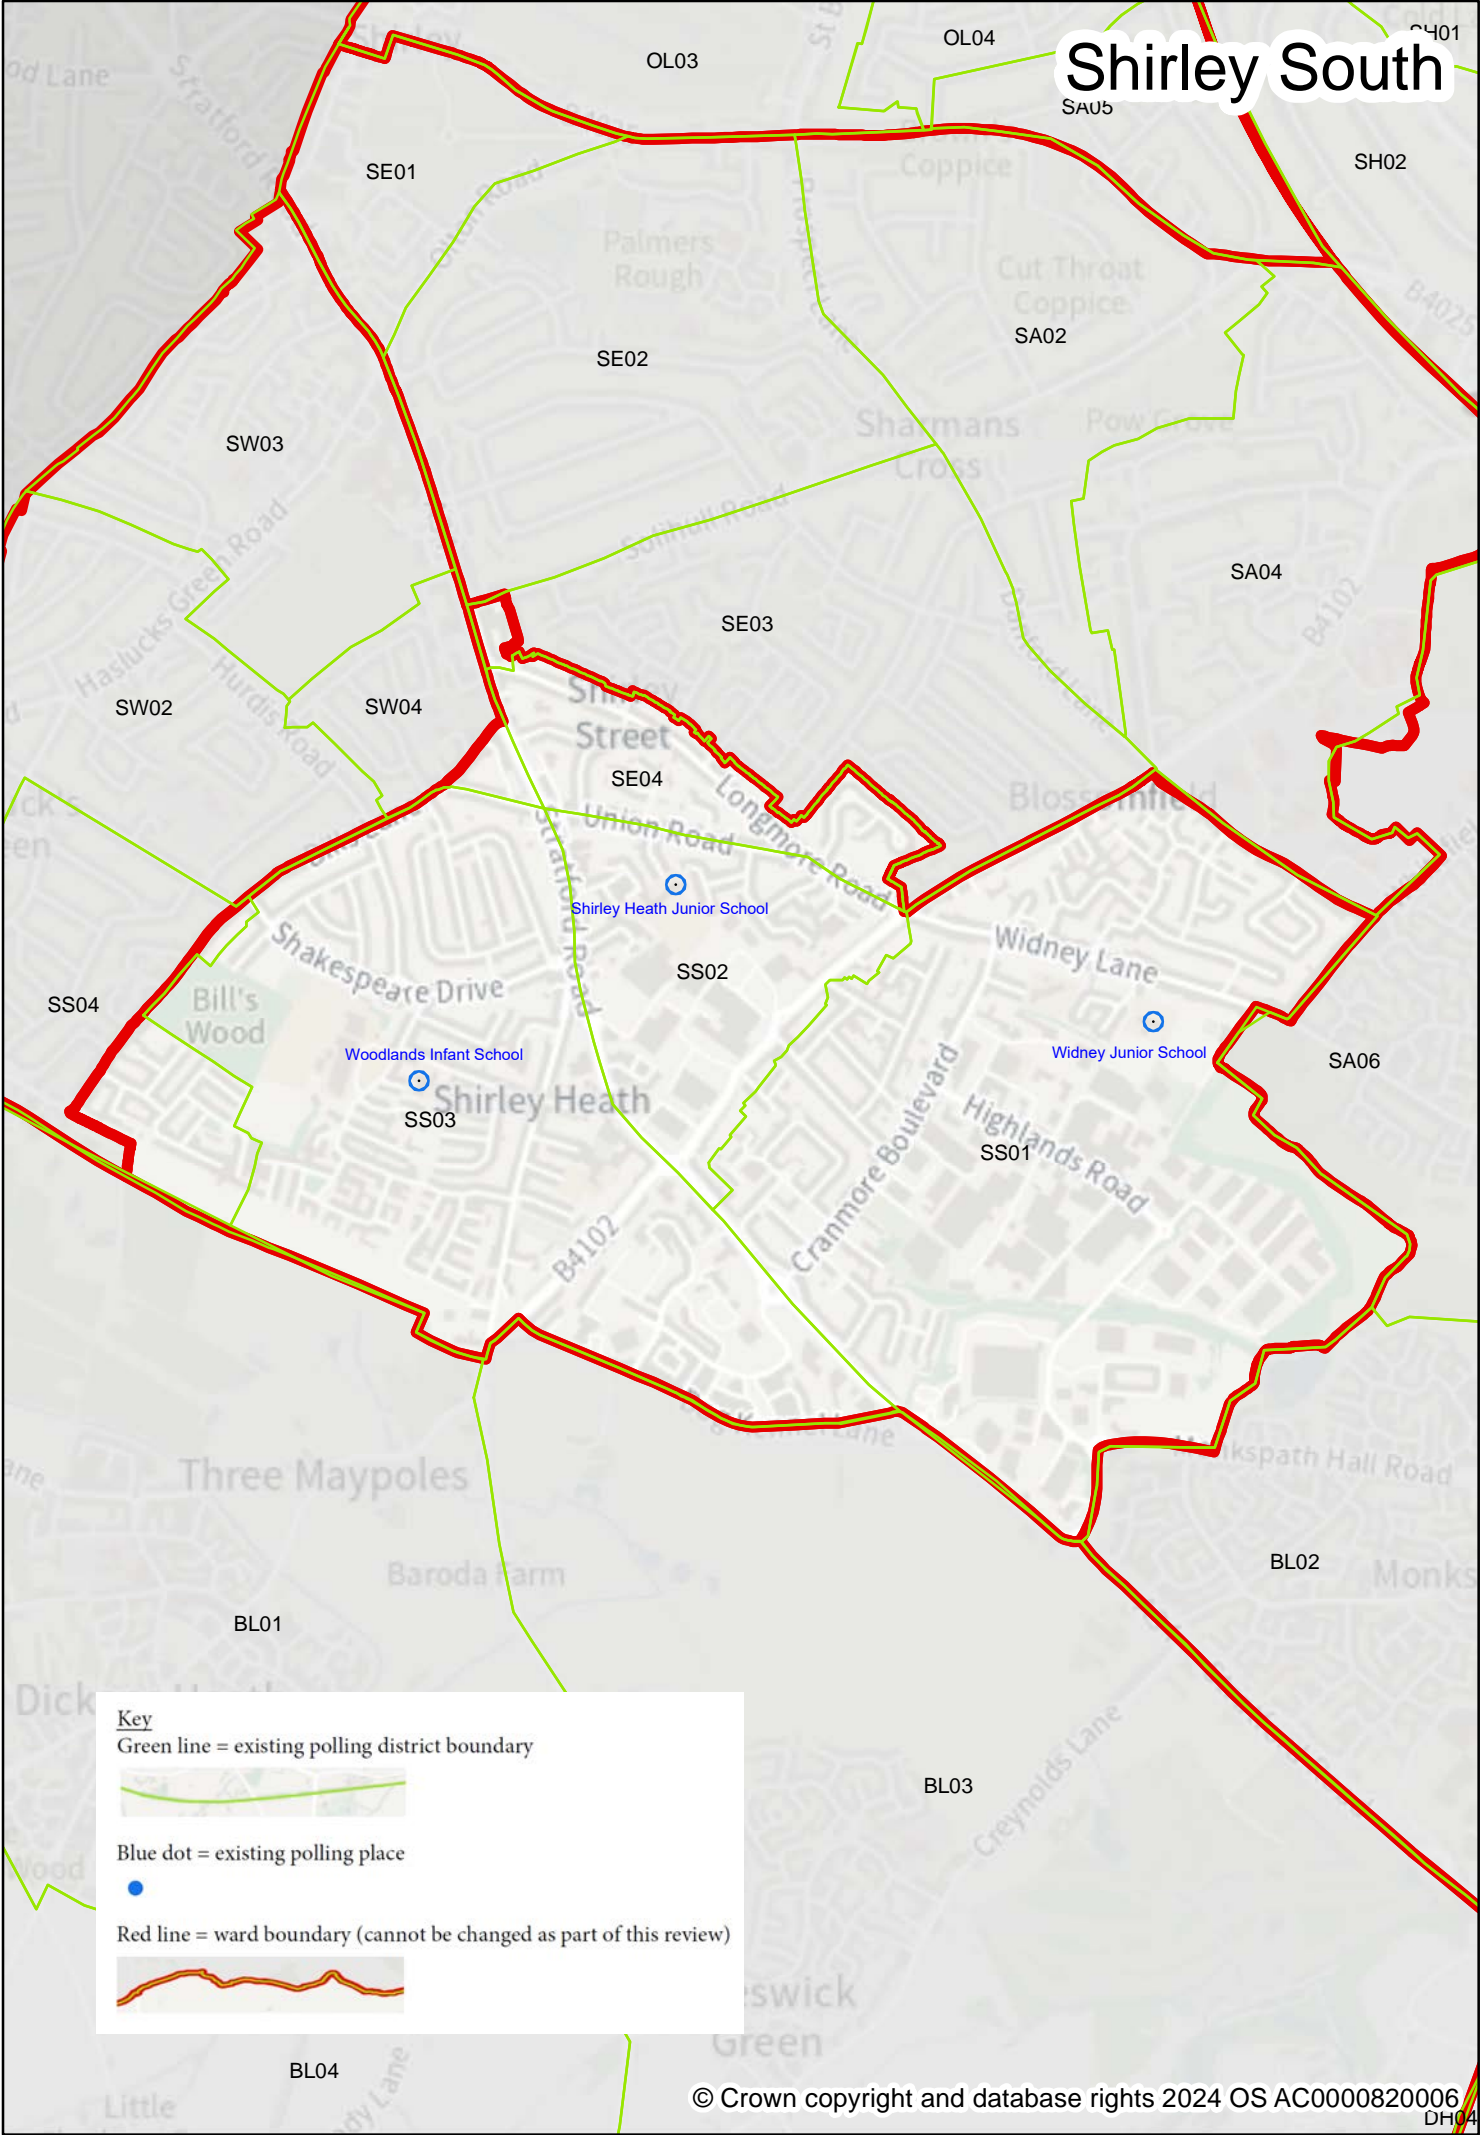

Key

- Green line = existing polling district boundary
- Blue dot = existing polling place
- Red line = ward boundary (cannot be changed as part of this review)

Elmdon

Key

Green line = existing polling district boundary

Blue dot = existing polling place

Red line = ward boundary (cannot be changed as part of this review)

Fordbridge

Kingshurst & Smith's Wood

Knowle

Lyndon

Meriden & Arden

Olton

Key

Green line = existing polling district boundary

Blue dot = existing polling place

Red line = ward boundary (cannot be changed as part of this review)

Shirley East & Sharmans Cross

Key

- Green line = existing polling district boundary
- Blue dot = existing polling place
- Red line = ward boundary (cannot be changed as part of this review)

Shirley South

SA05

Key

- Green line = existing polling district boundary
- Blue dot = existing polling place
- Red line = ward boundary (cannot be changed as part of this review)

Shirley West

Key

Green line = existing polling district boundary