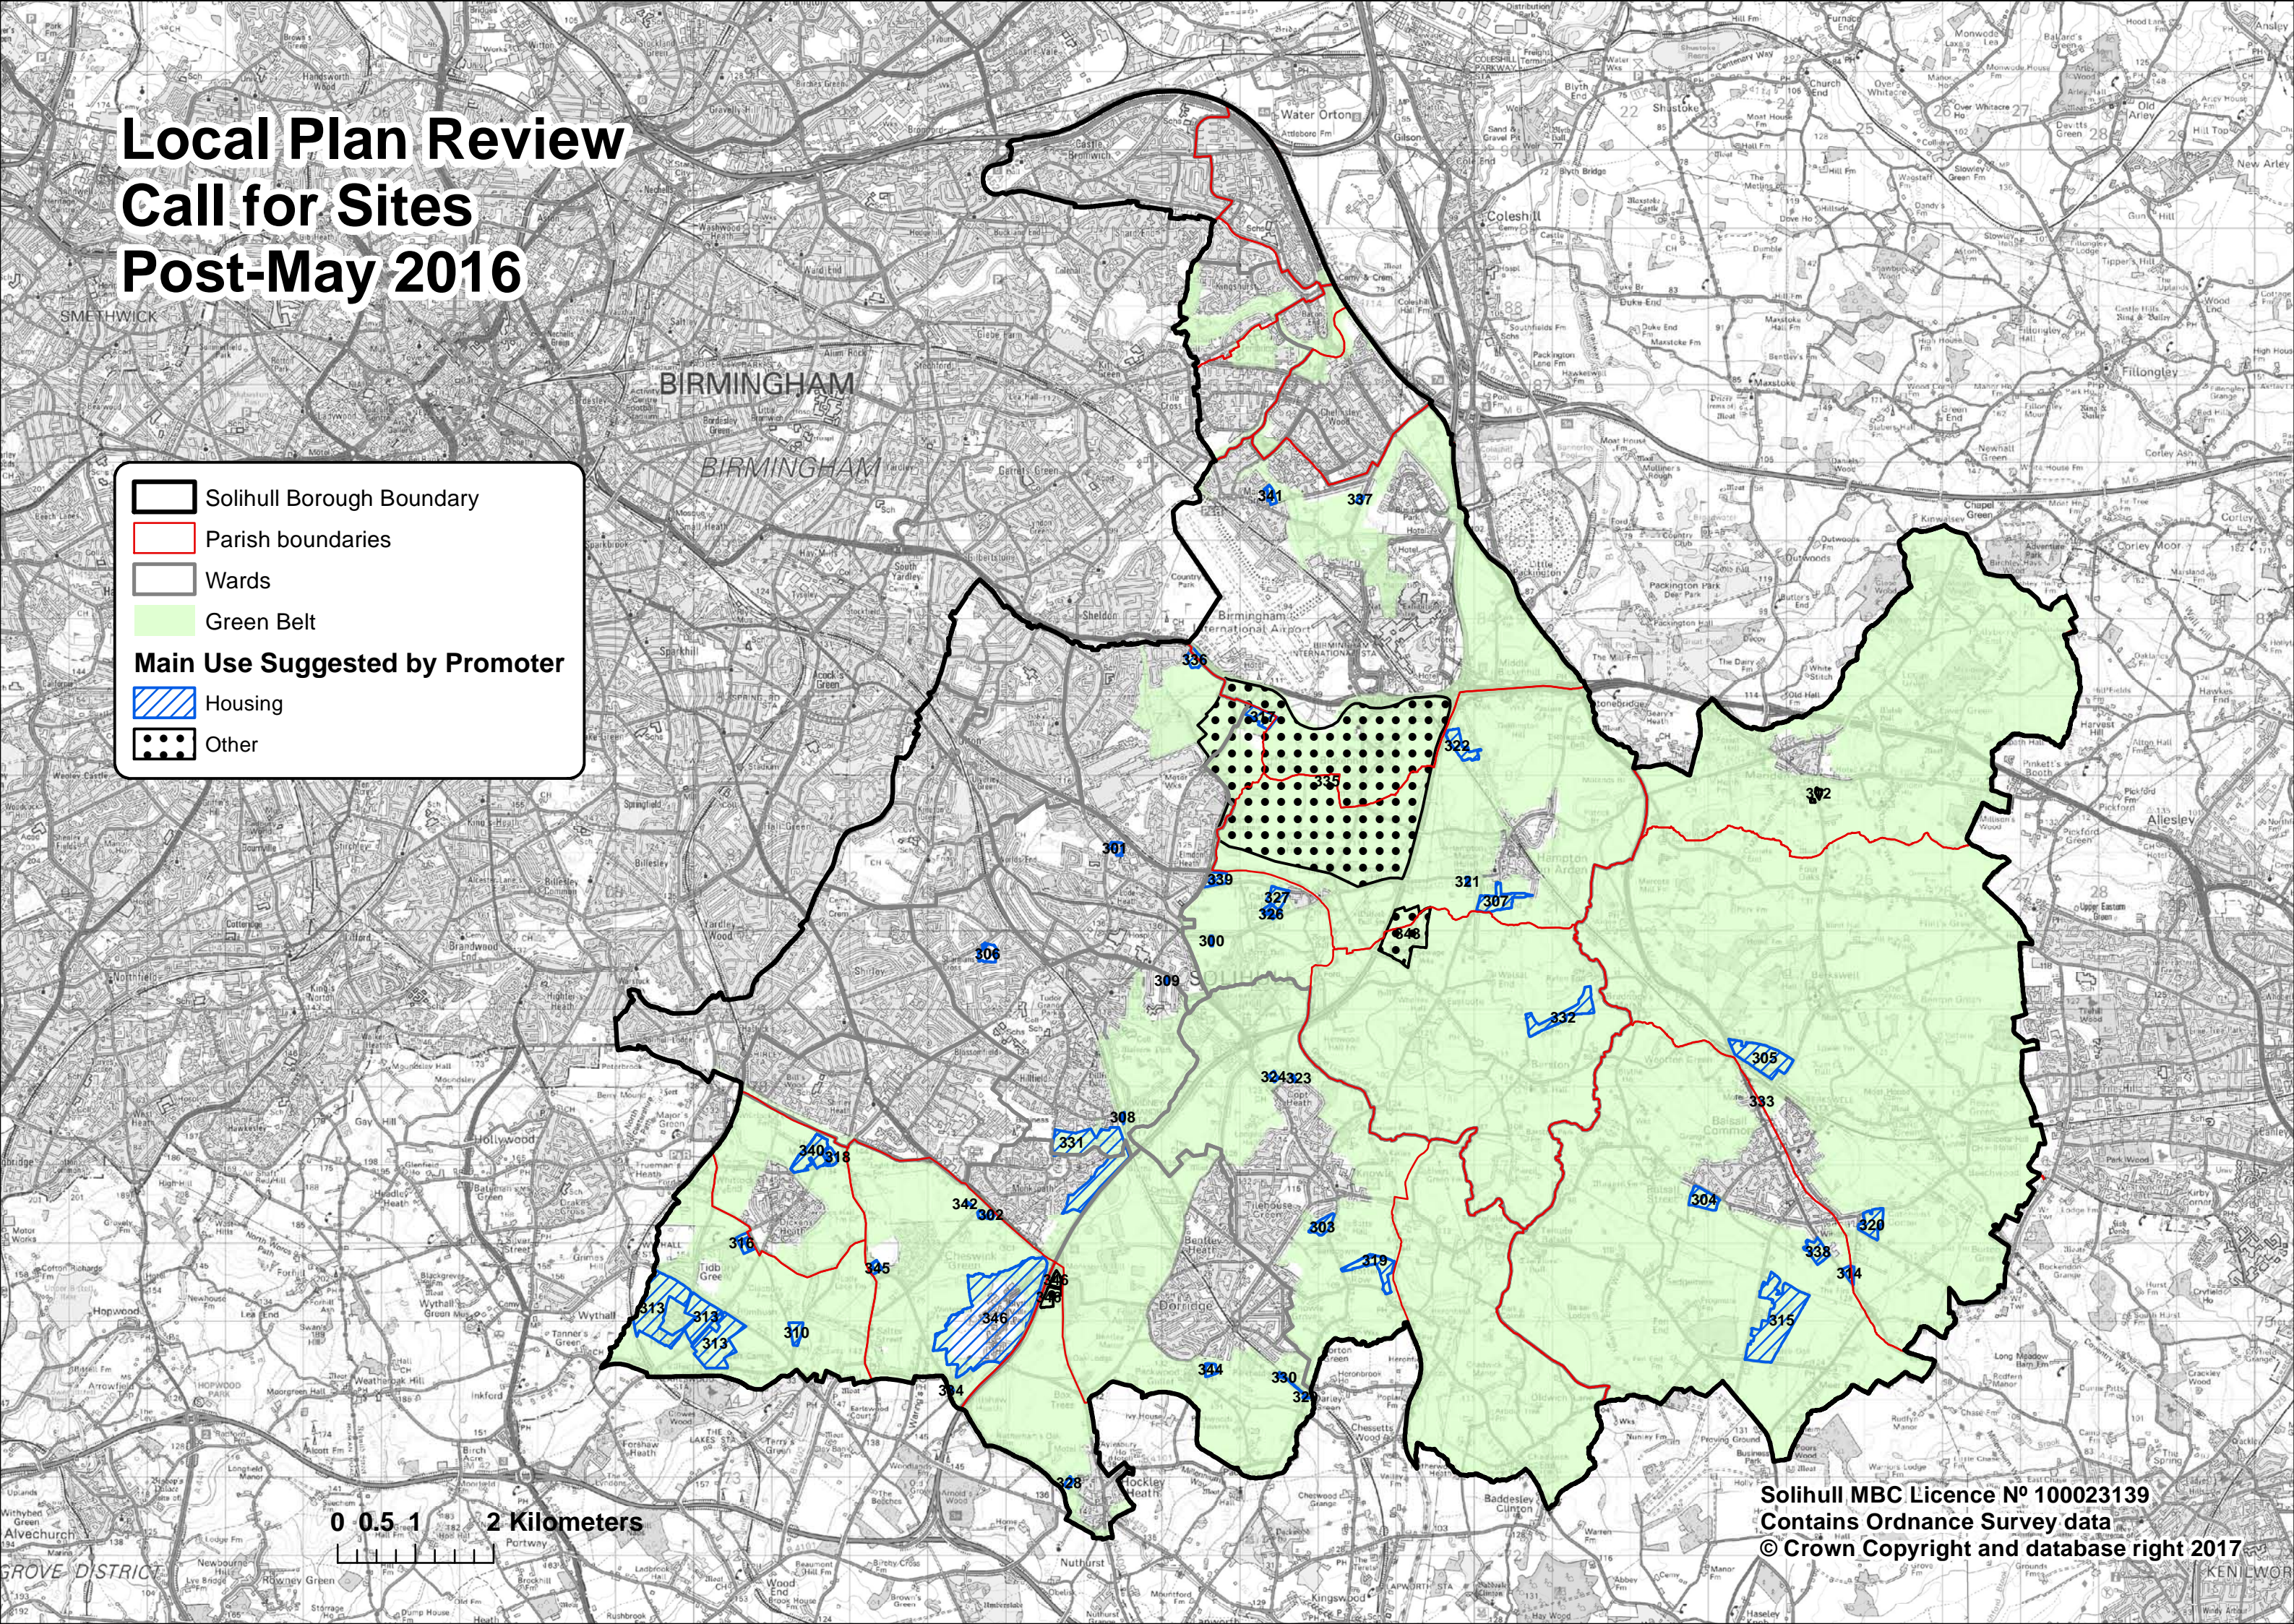

Local Plan Review Call for Sites Post-May 2016

Legend

-  Solihull Borough Boundary
-  Parish boundaries
-  Wards
-  Green Belt
- Main Use Suggested by Promoter**
-  Housing
-  Other

0 0.5 1 2 Kilometers

Solihull MBC Licence N° 100023139
Contains Ordnance Survey data
© Crown Copyright and database right 2017