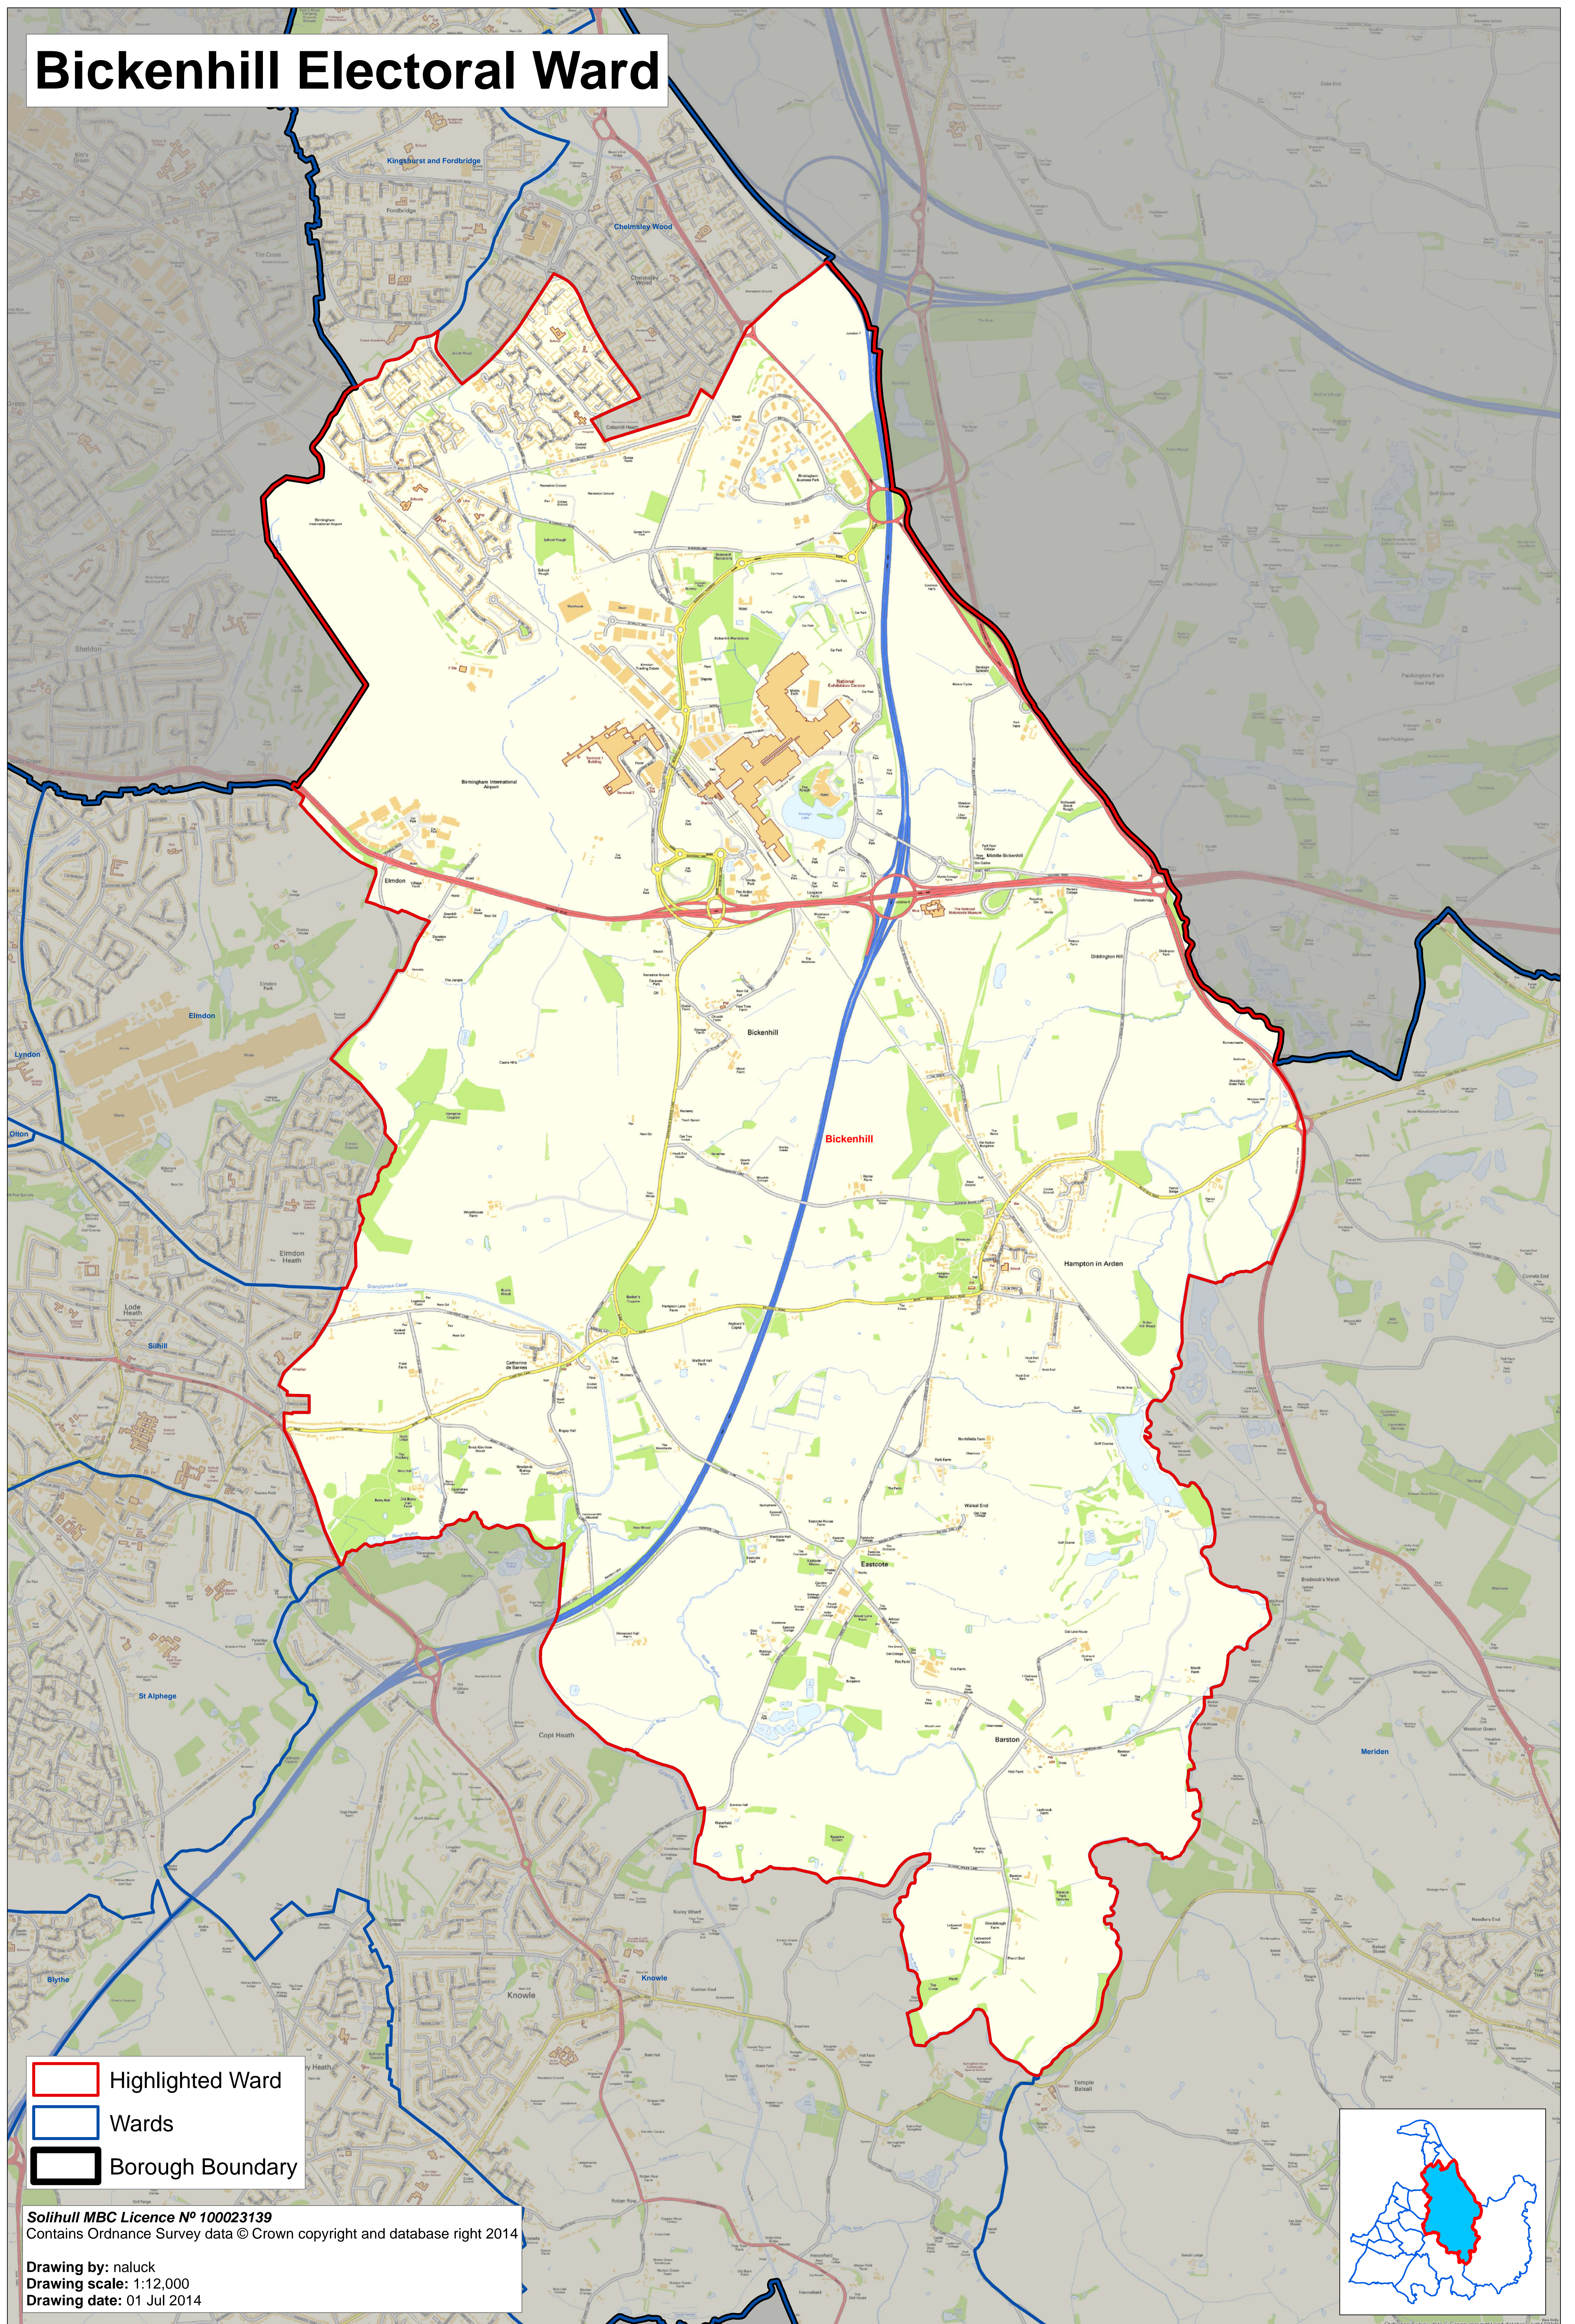

# Bickenhill Electoral Ward

-  Highlighted Ward
-  Wards
-  Borough Boundary

Solihull MBC Licence N° 100023139  
Contains Ordnance Survey data © Crown copyright and database right 2014

Drawing by: naluck  
Drawing scale: 1:12,000  
Drawing date: 01 Jul 2014