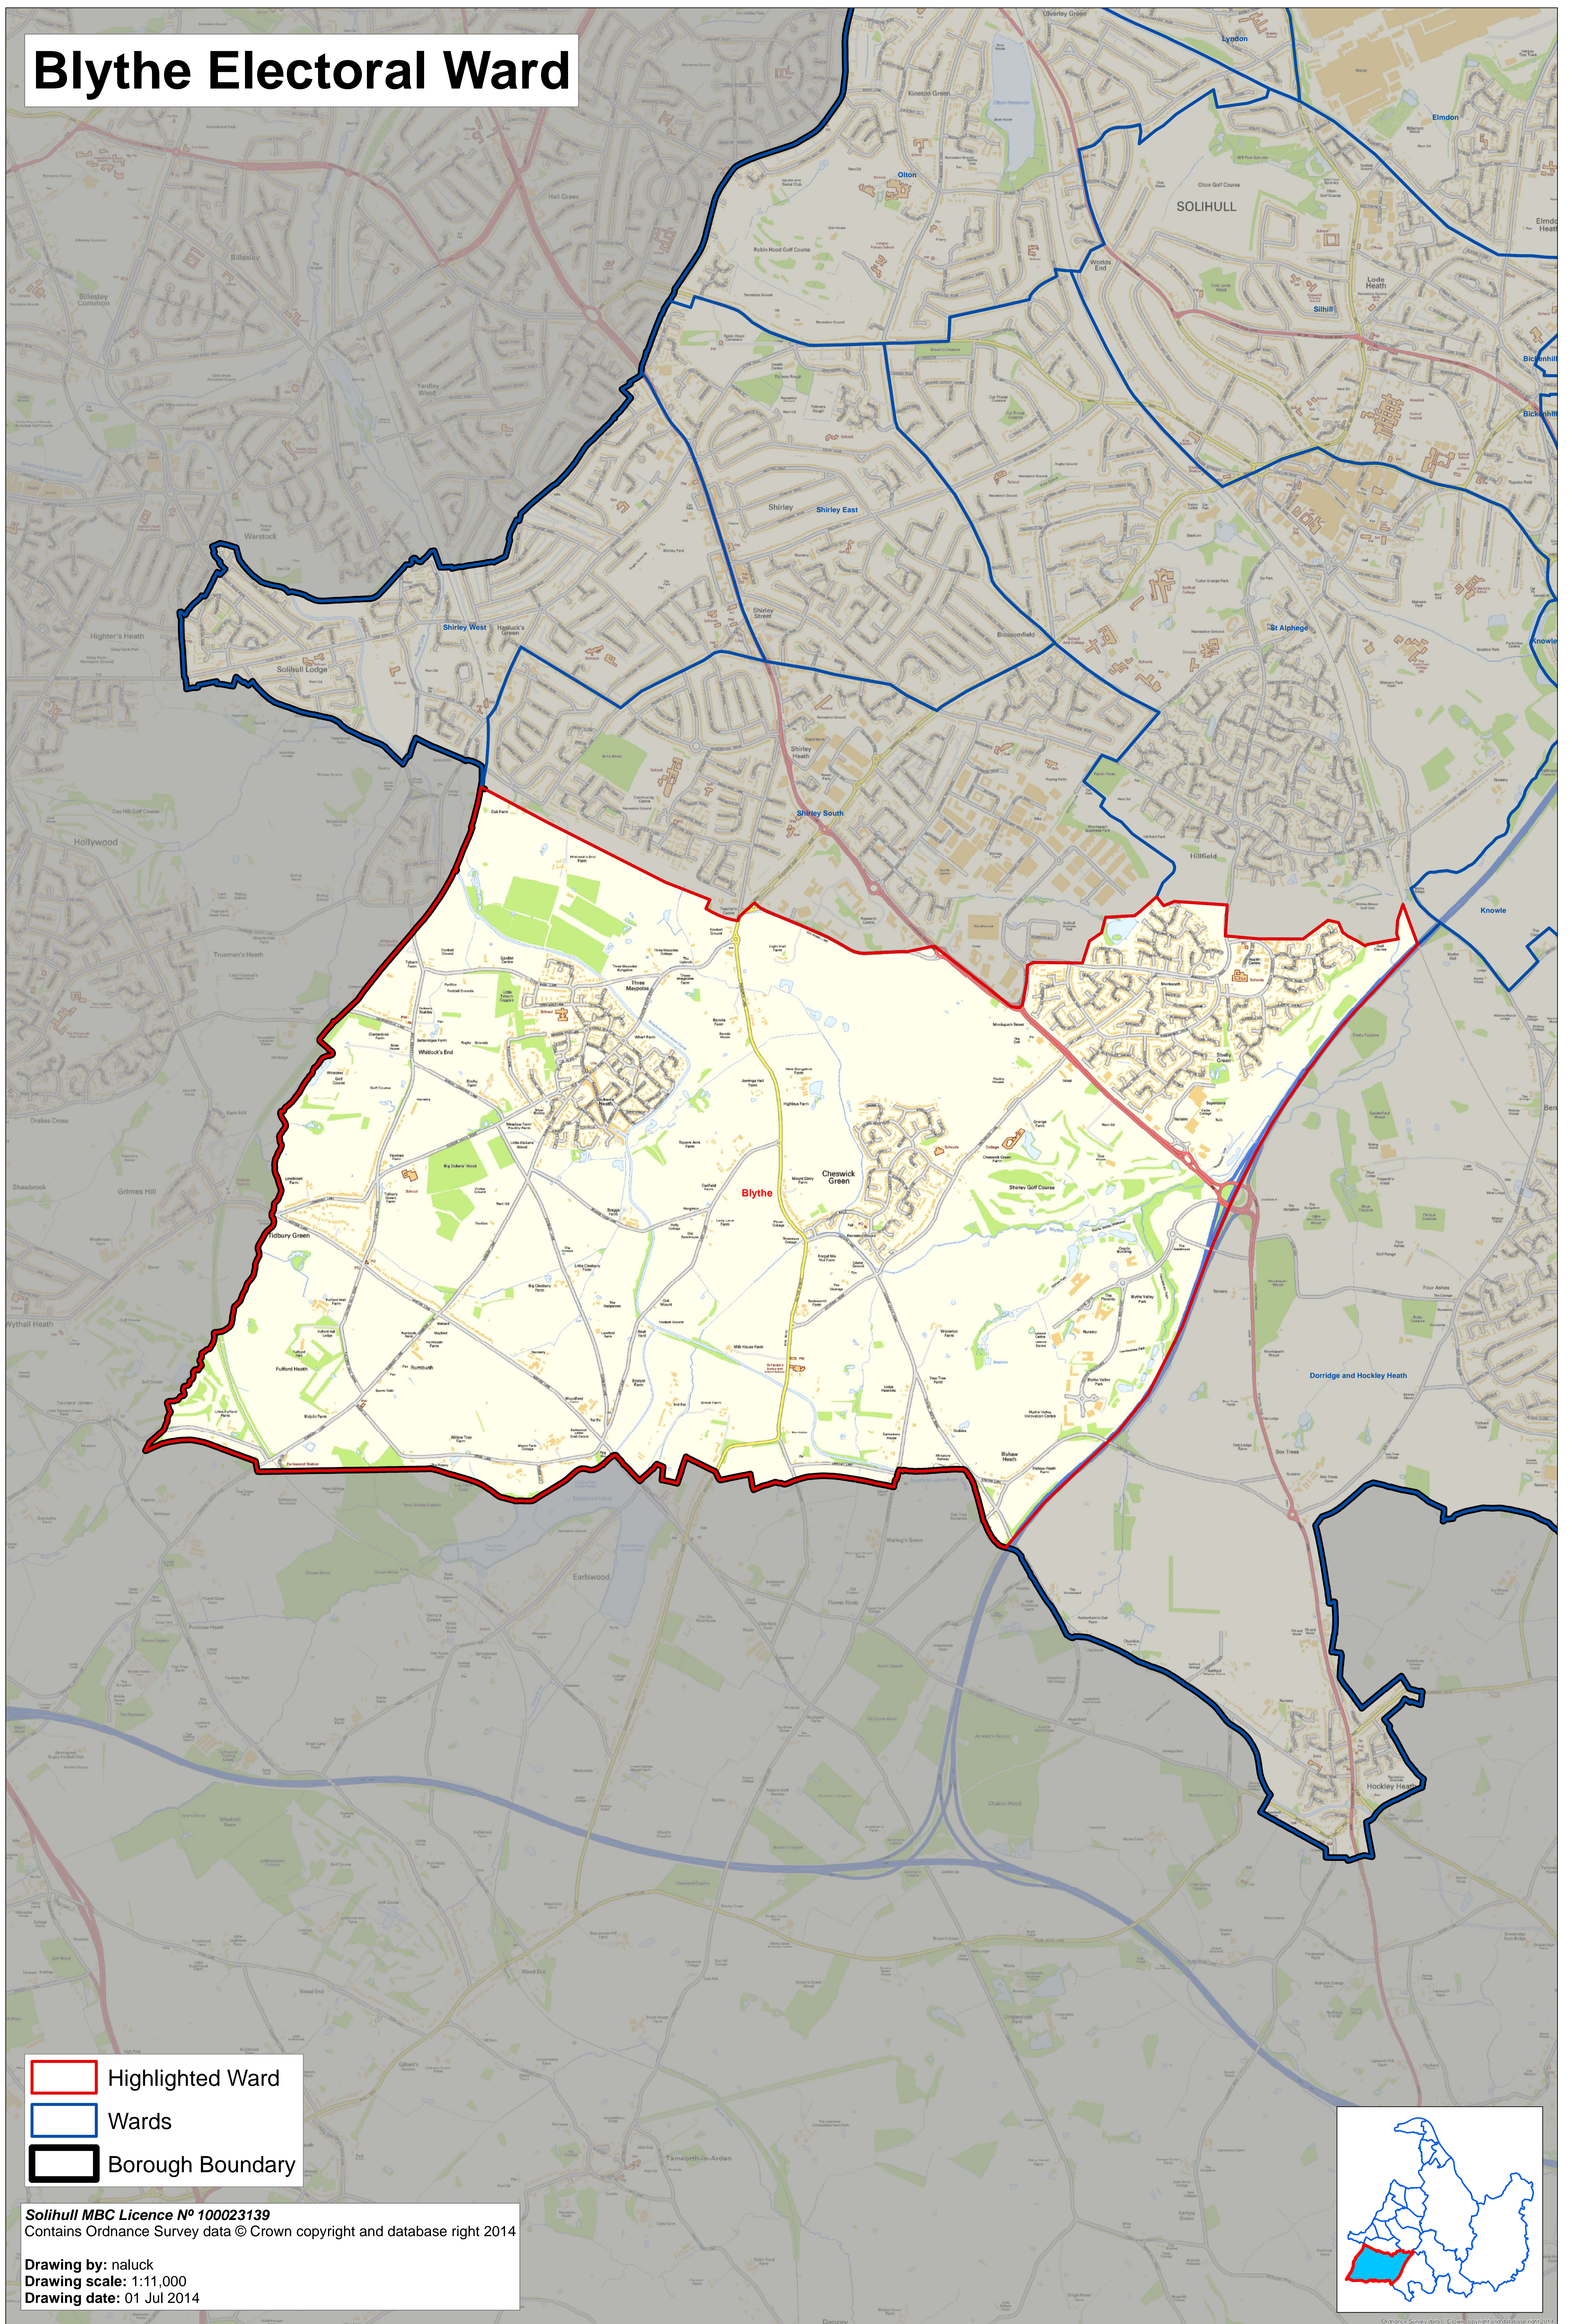

Blythe Electoral Ward

-  Highlighted Ward
-  Wards
-  Borough Boundary

Solihull MBC Licence N° 100023139
Contains Ordnance Survey data © Crown copyright and database right 2014

Drawing by: naluck
Drawing scale: 1:11,000
Drawing date: 01 Jul 2014