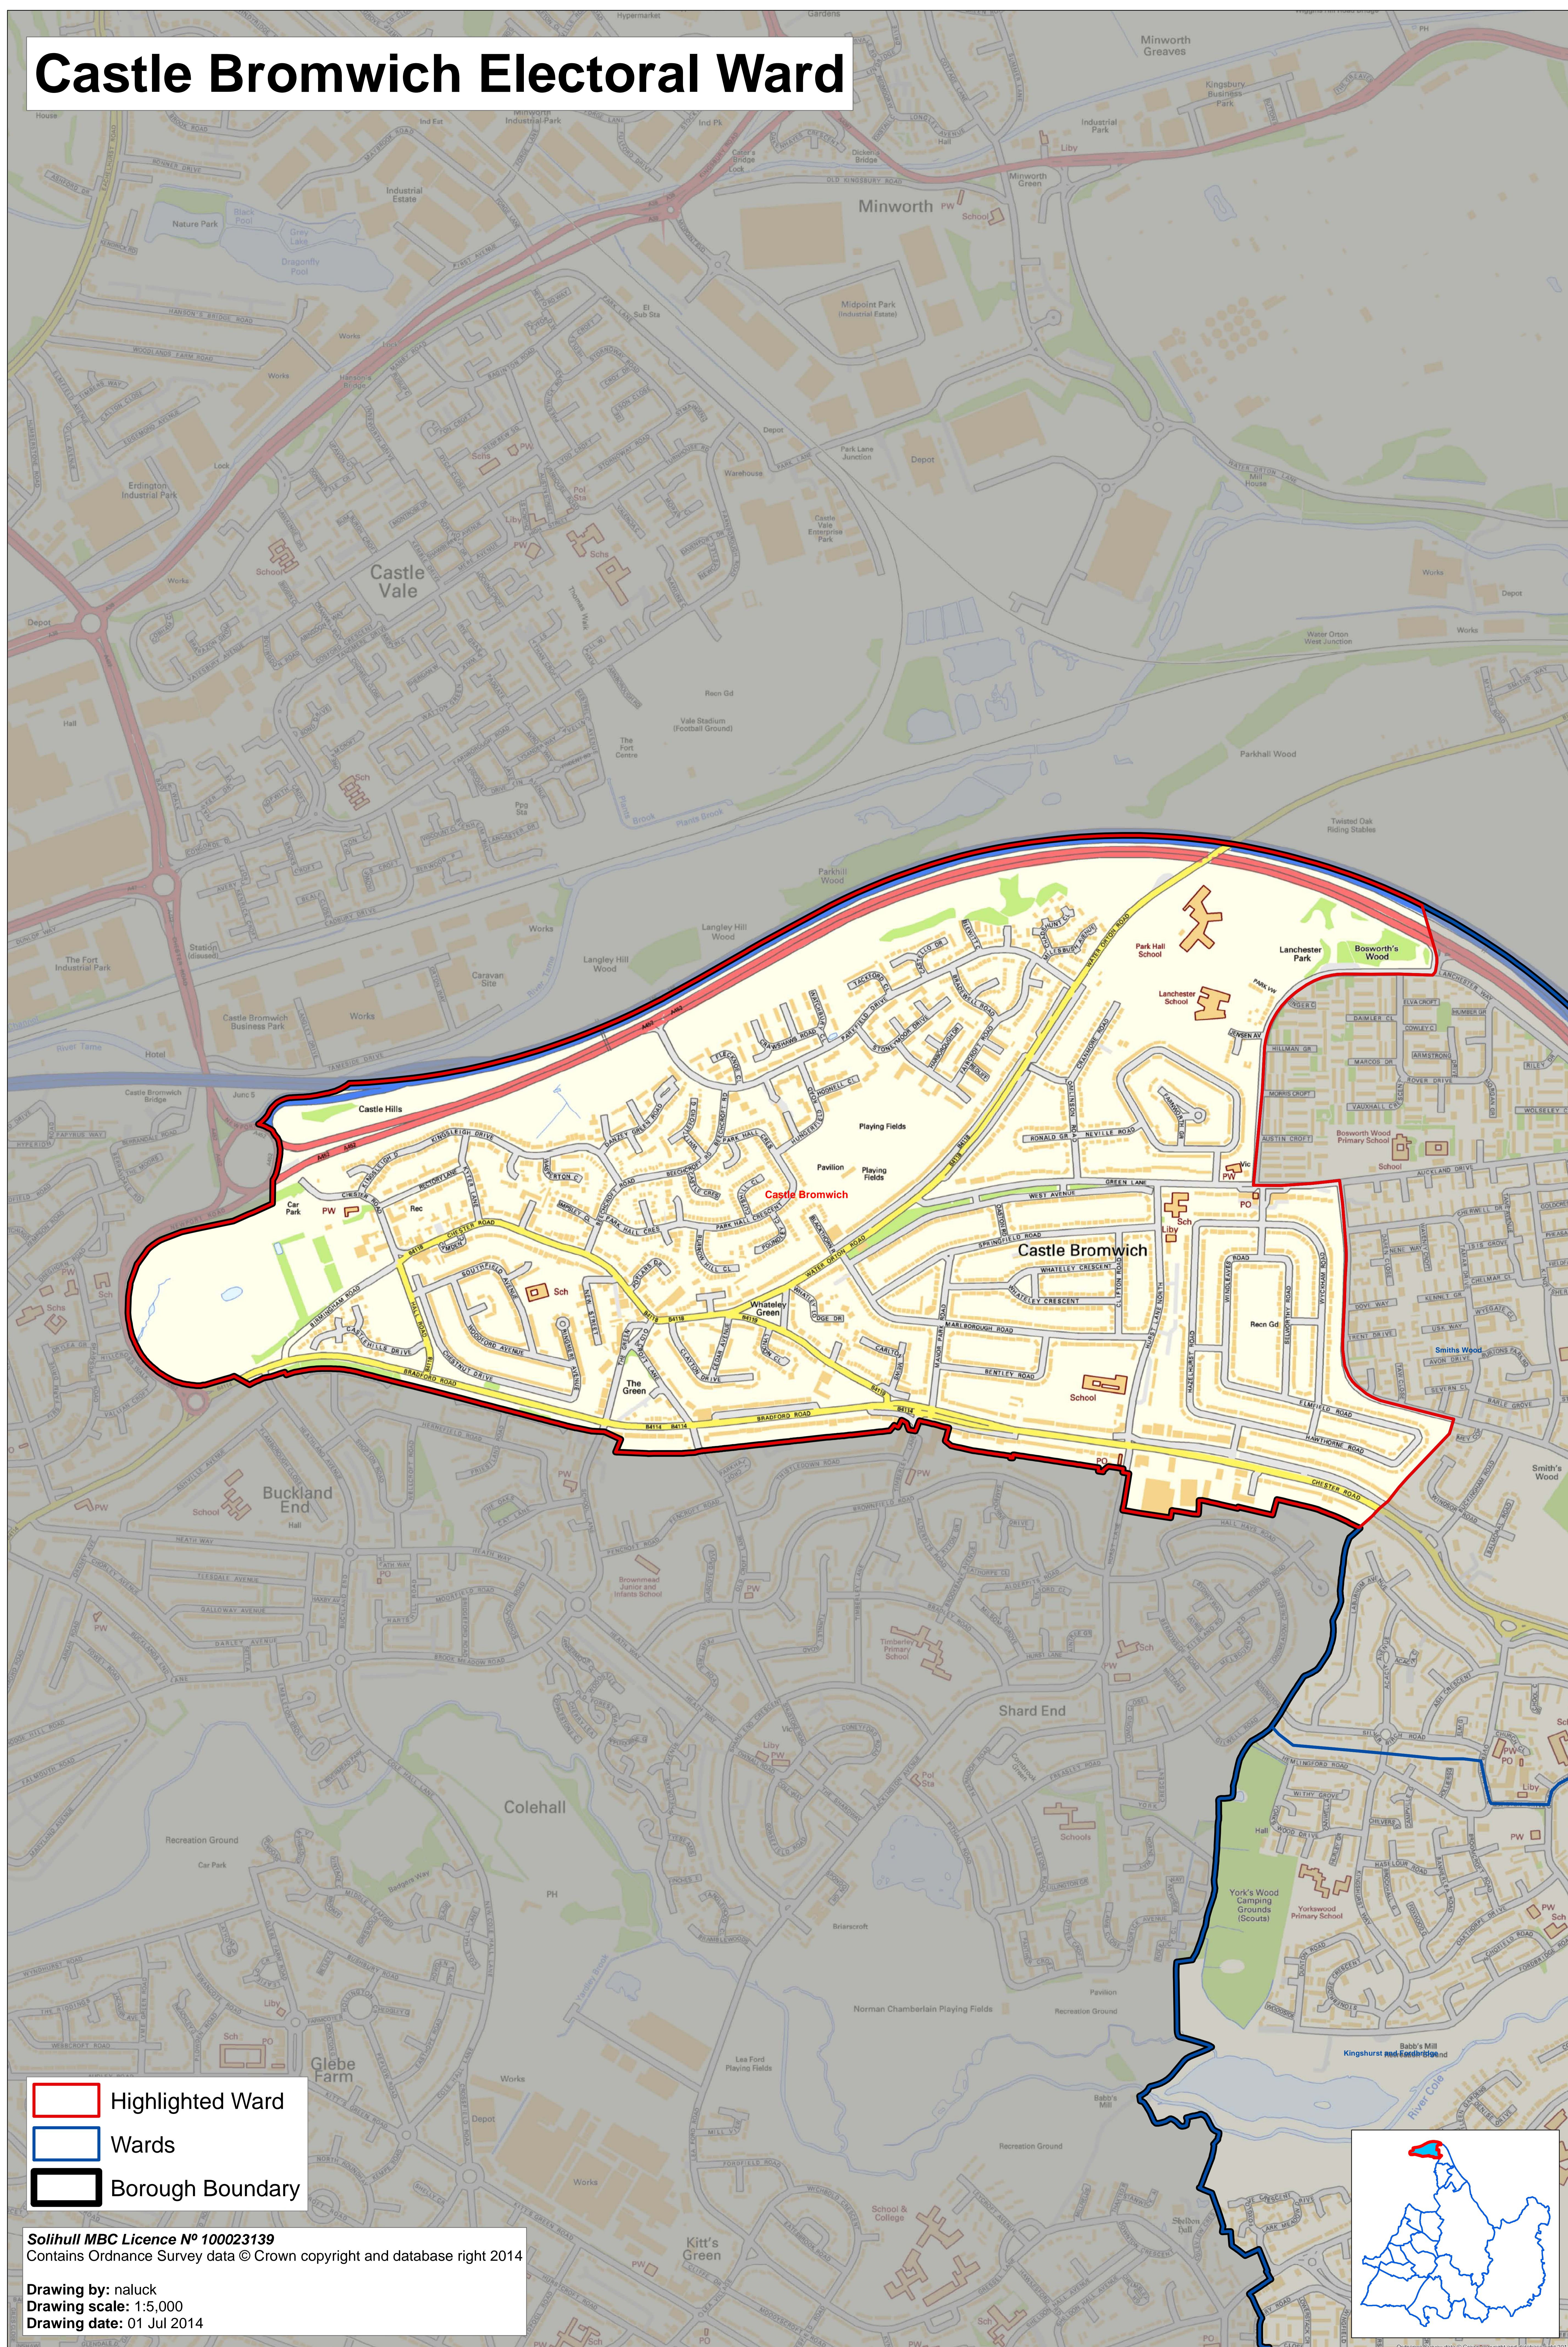

Castle Bromwich Electoral Ward

-  Highlighted Ward
-  Wards
-  Borough Boundary

Solihull MBC Licence No 100023139
Contains Ordnance Survey data © Crown copyright and database right 2014

Drawing by: naluck
Drawing scale: 1:5,000
Drawing date: 01 Jul 2014