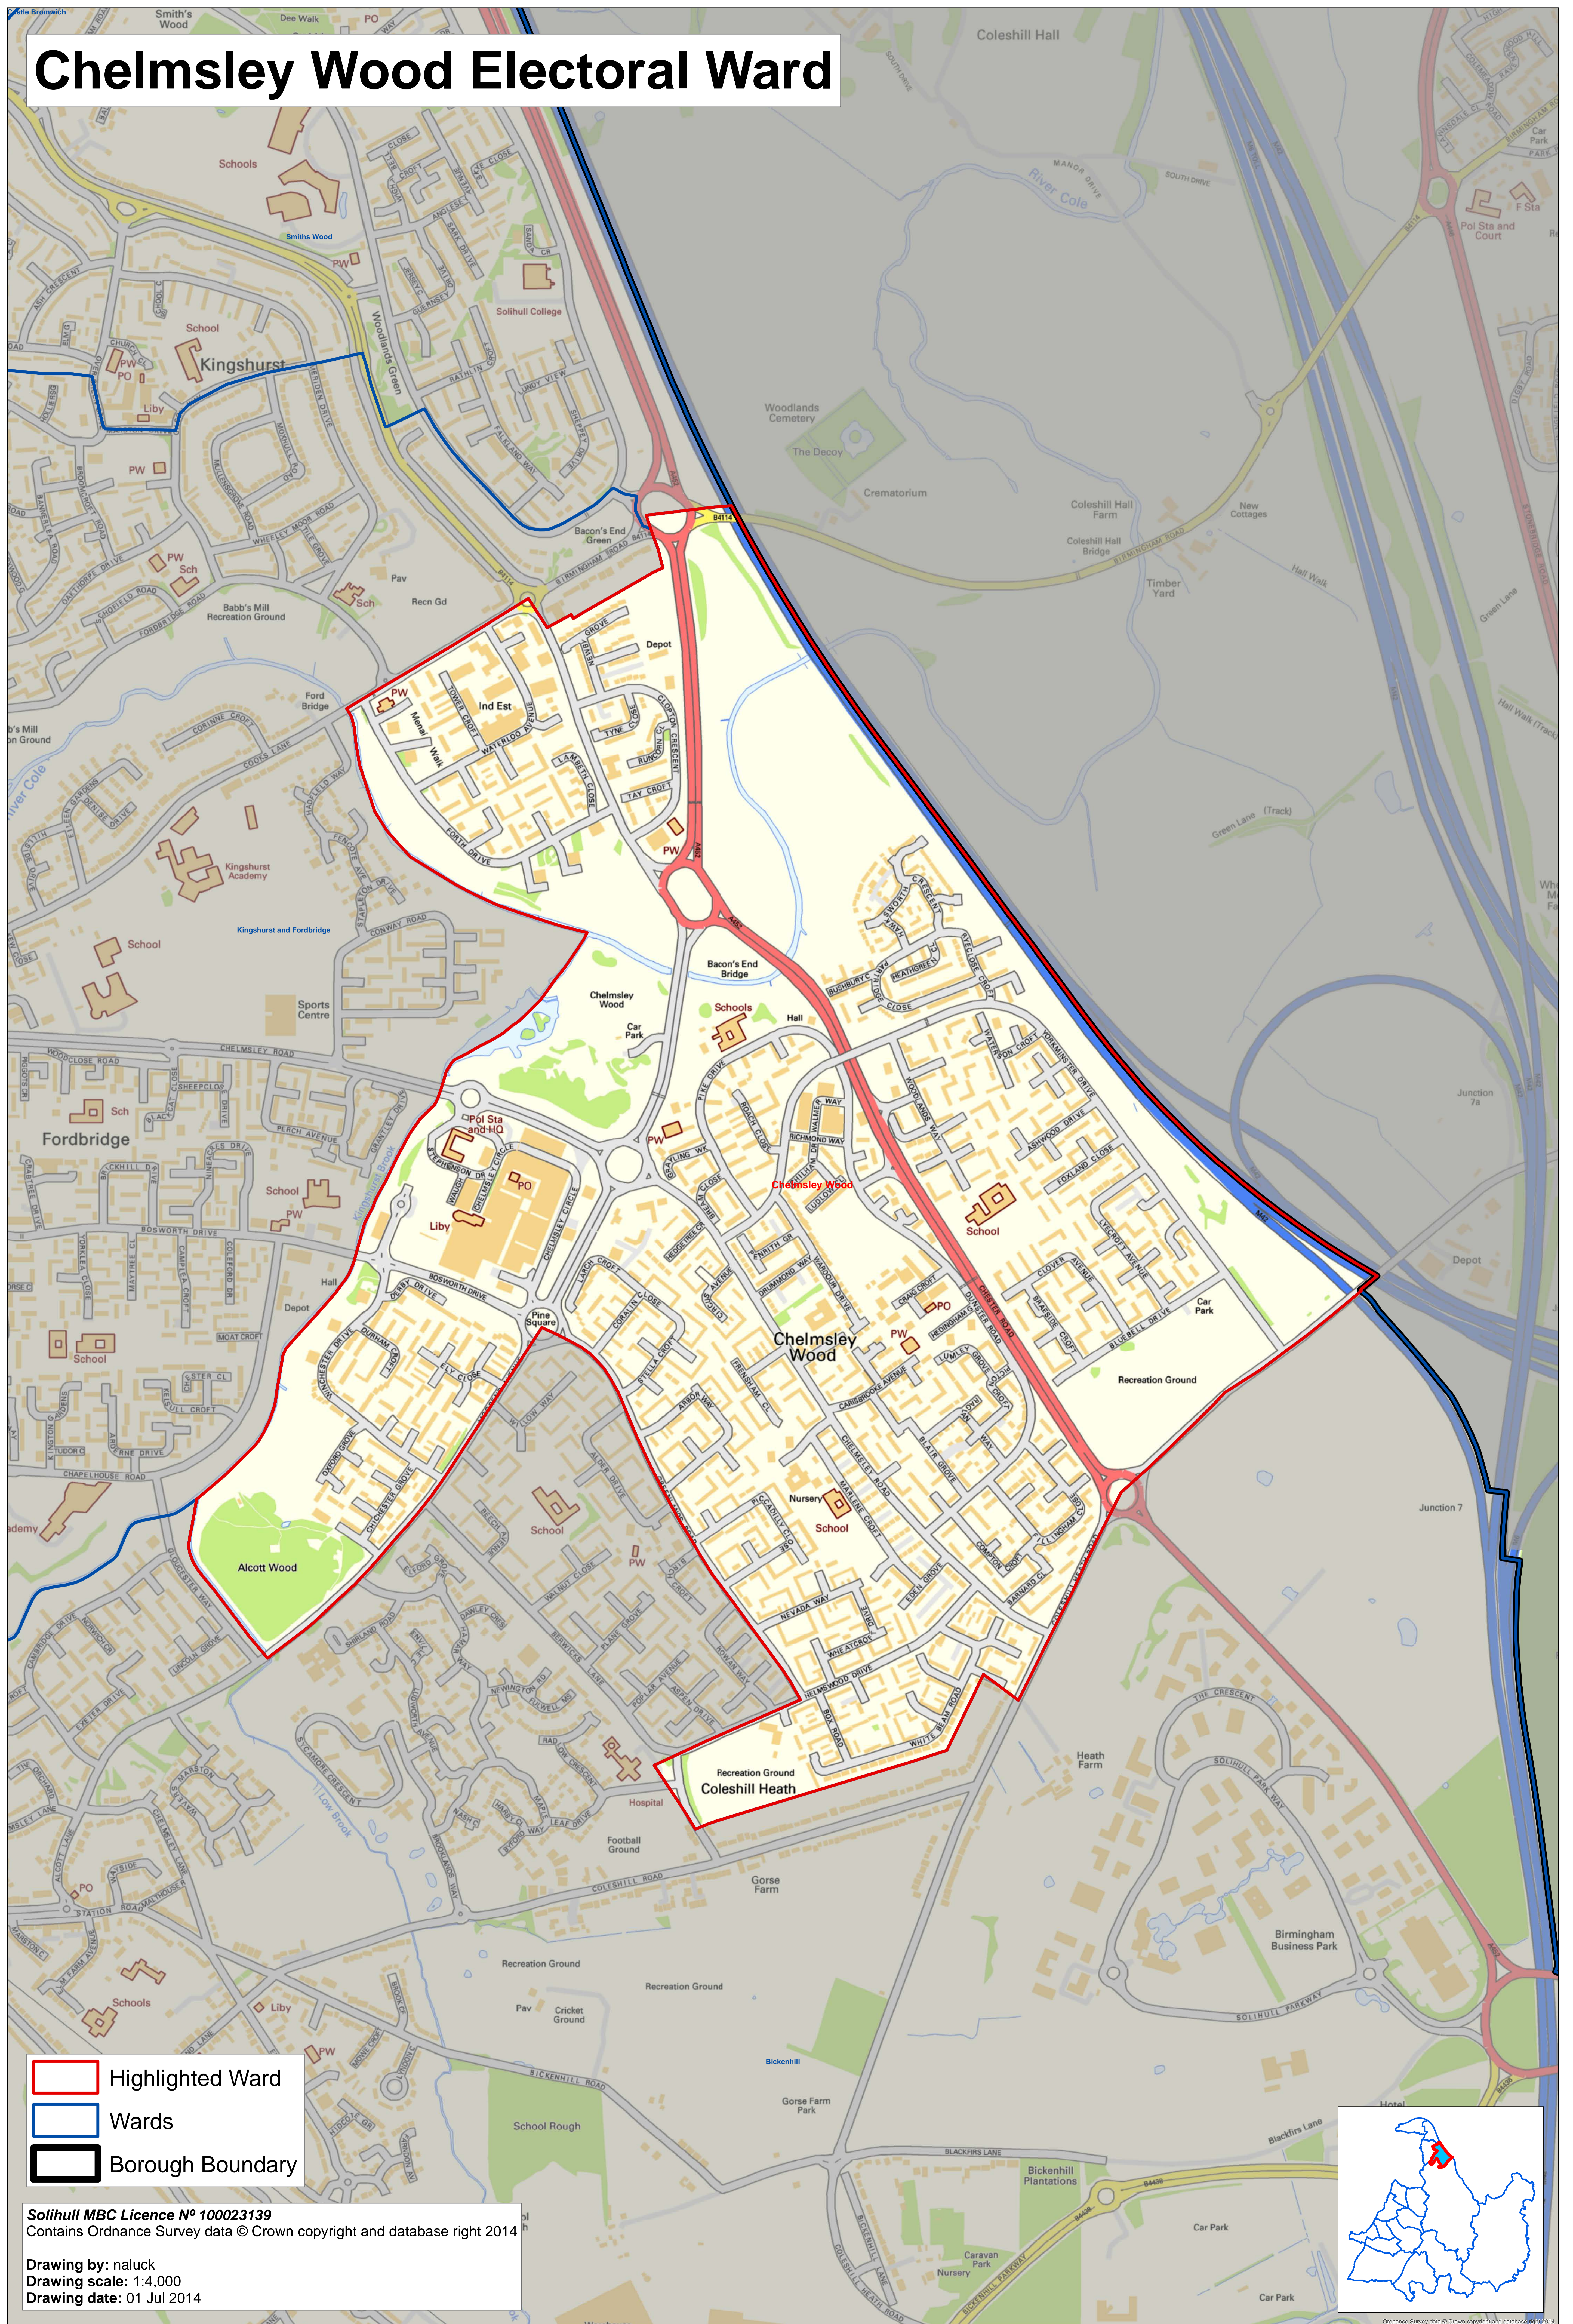

# Chelmsley Wood Electoral Ward

-  Highlighted Ward
-  Wards
-  Borough Boundary

Solihull MBC Licence N° 100023139  
Contains Ordnance Survey data © Crown copyright and database right 2014

Drawing by: naluck  
Drawing scale: 1:4,000  
Drawing date: 01 Jul 2014