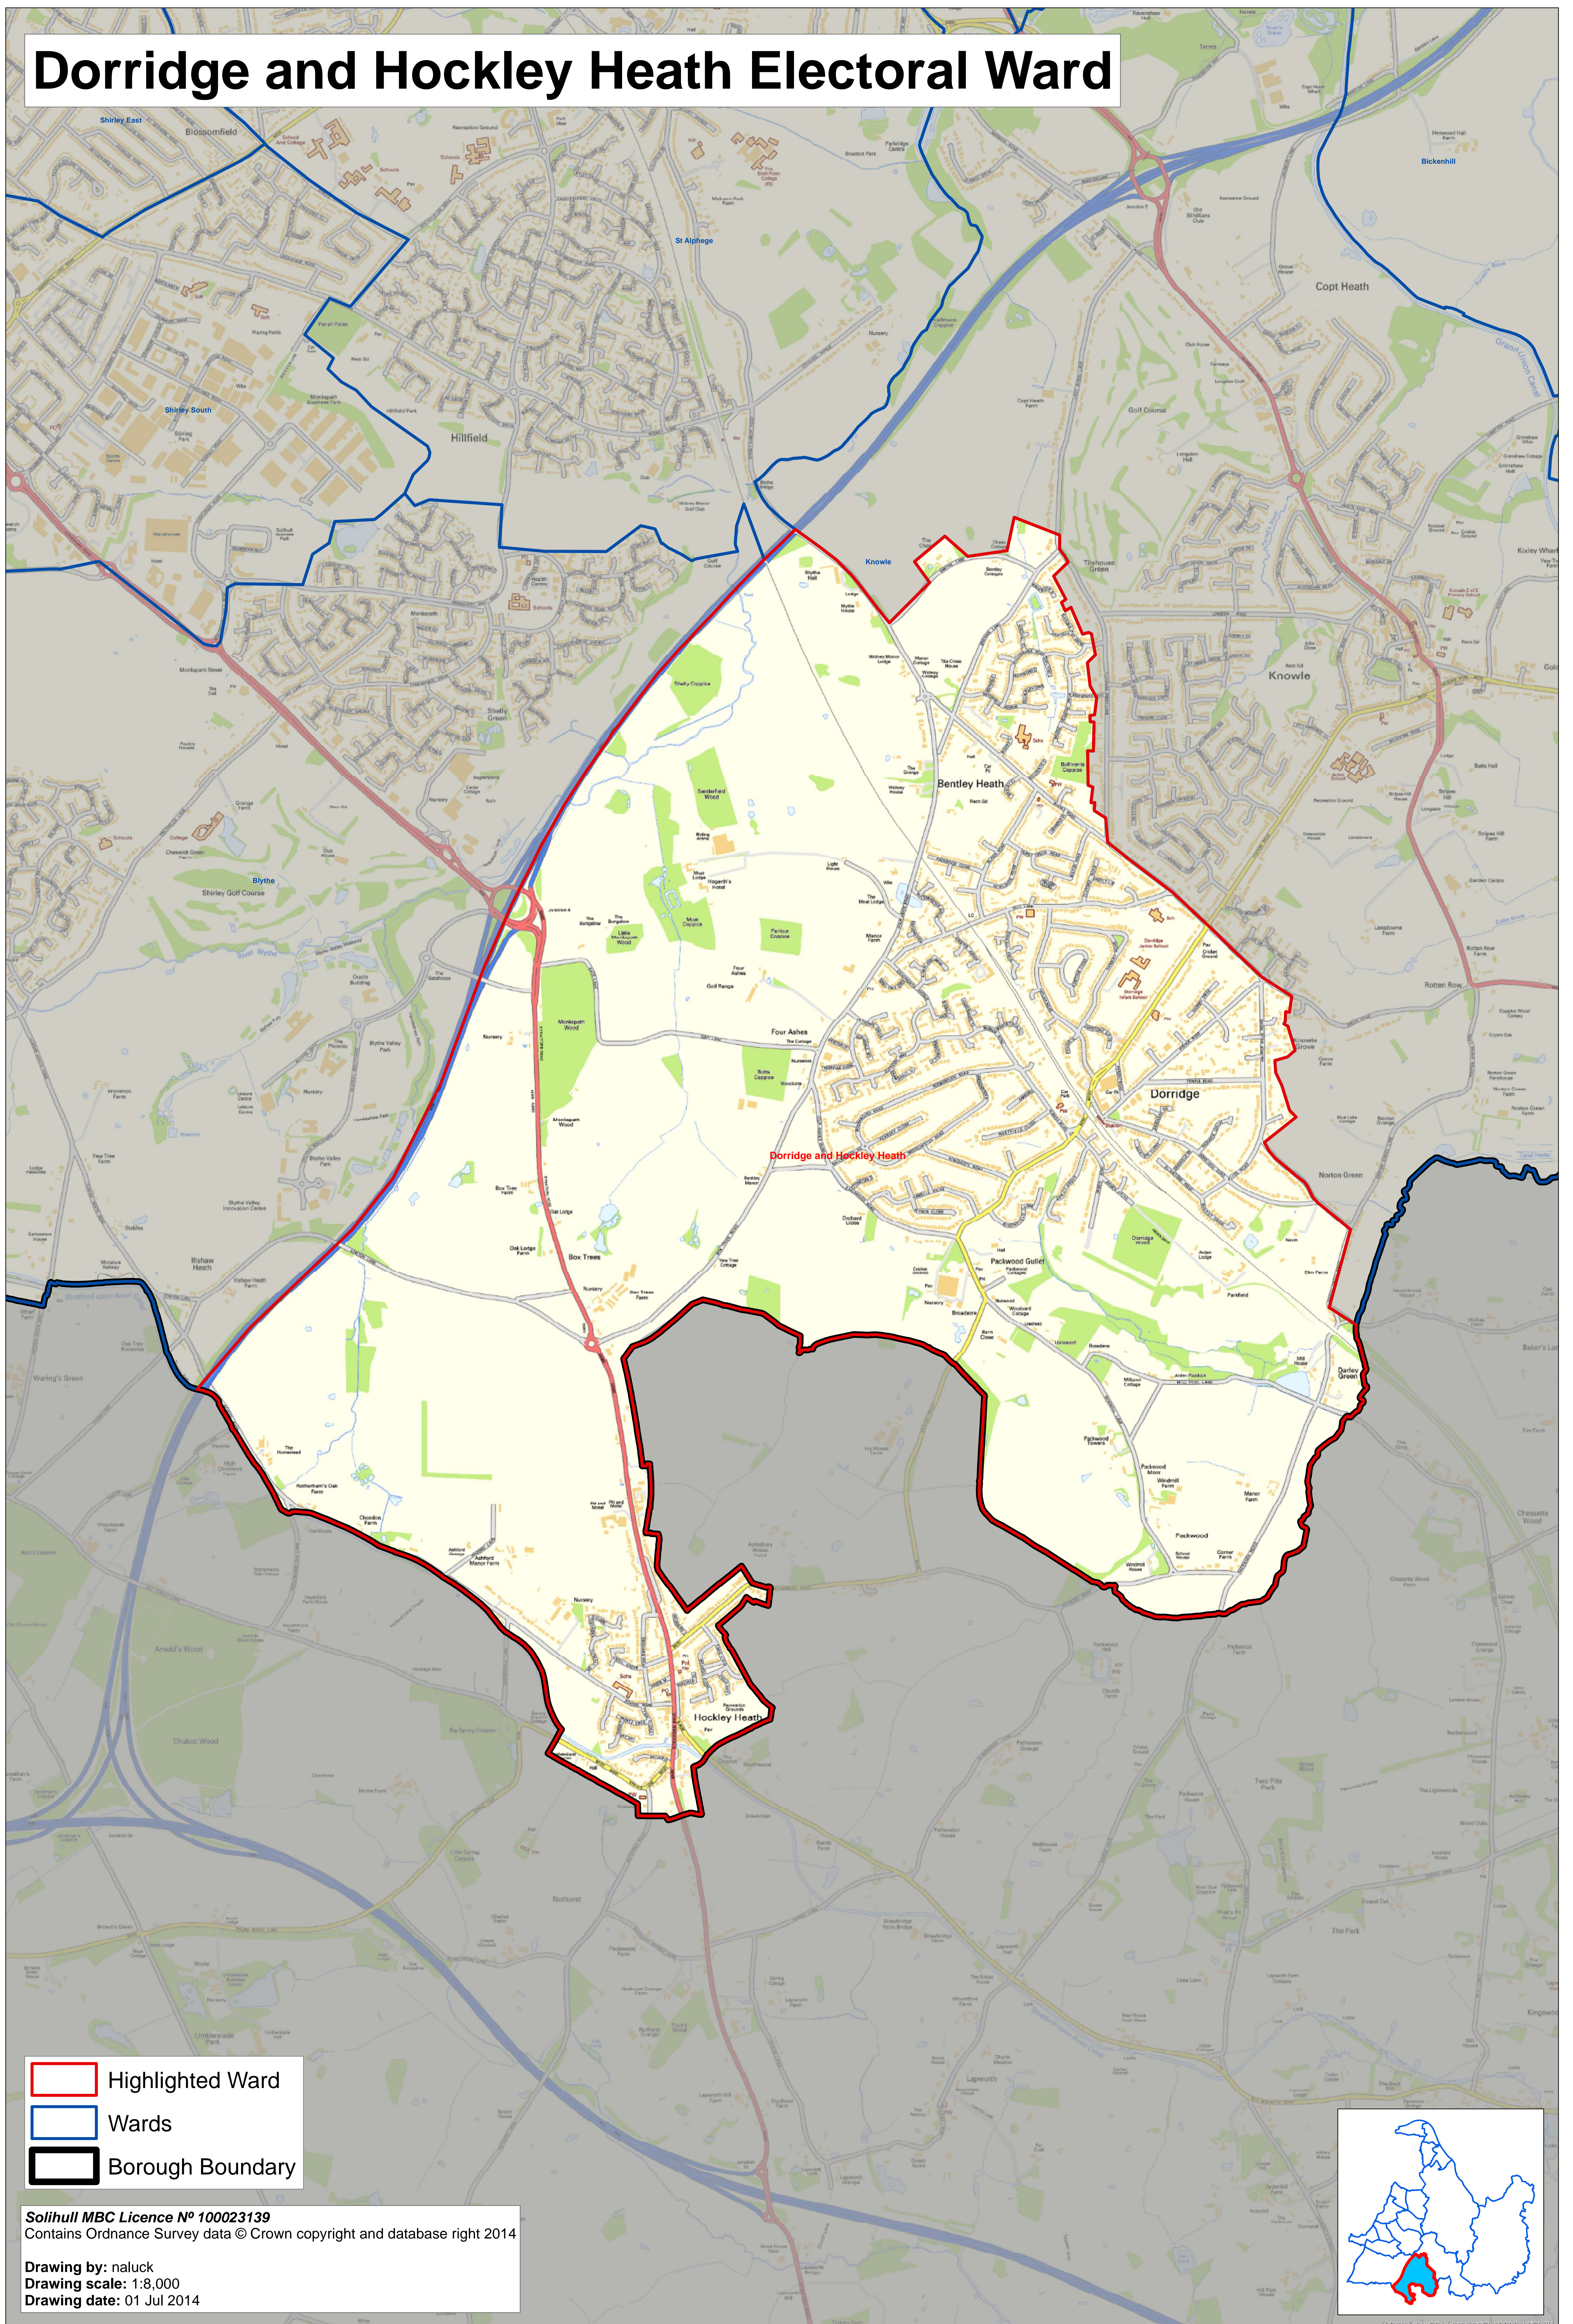

Dorridge and Hockley Heath Electoral Ward

-  Highlighted Ward
-  Wards
-  Borough Boundary

Solihull MBC Licence No 100023139
Contains Ordnance Survey data © Crown copyright and database right 2014

Drawing by: naluck
Drawing scale: 1:8,000
Drawing date: 01 Jul 2014