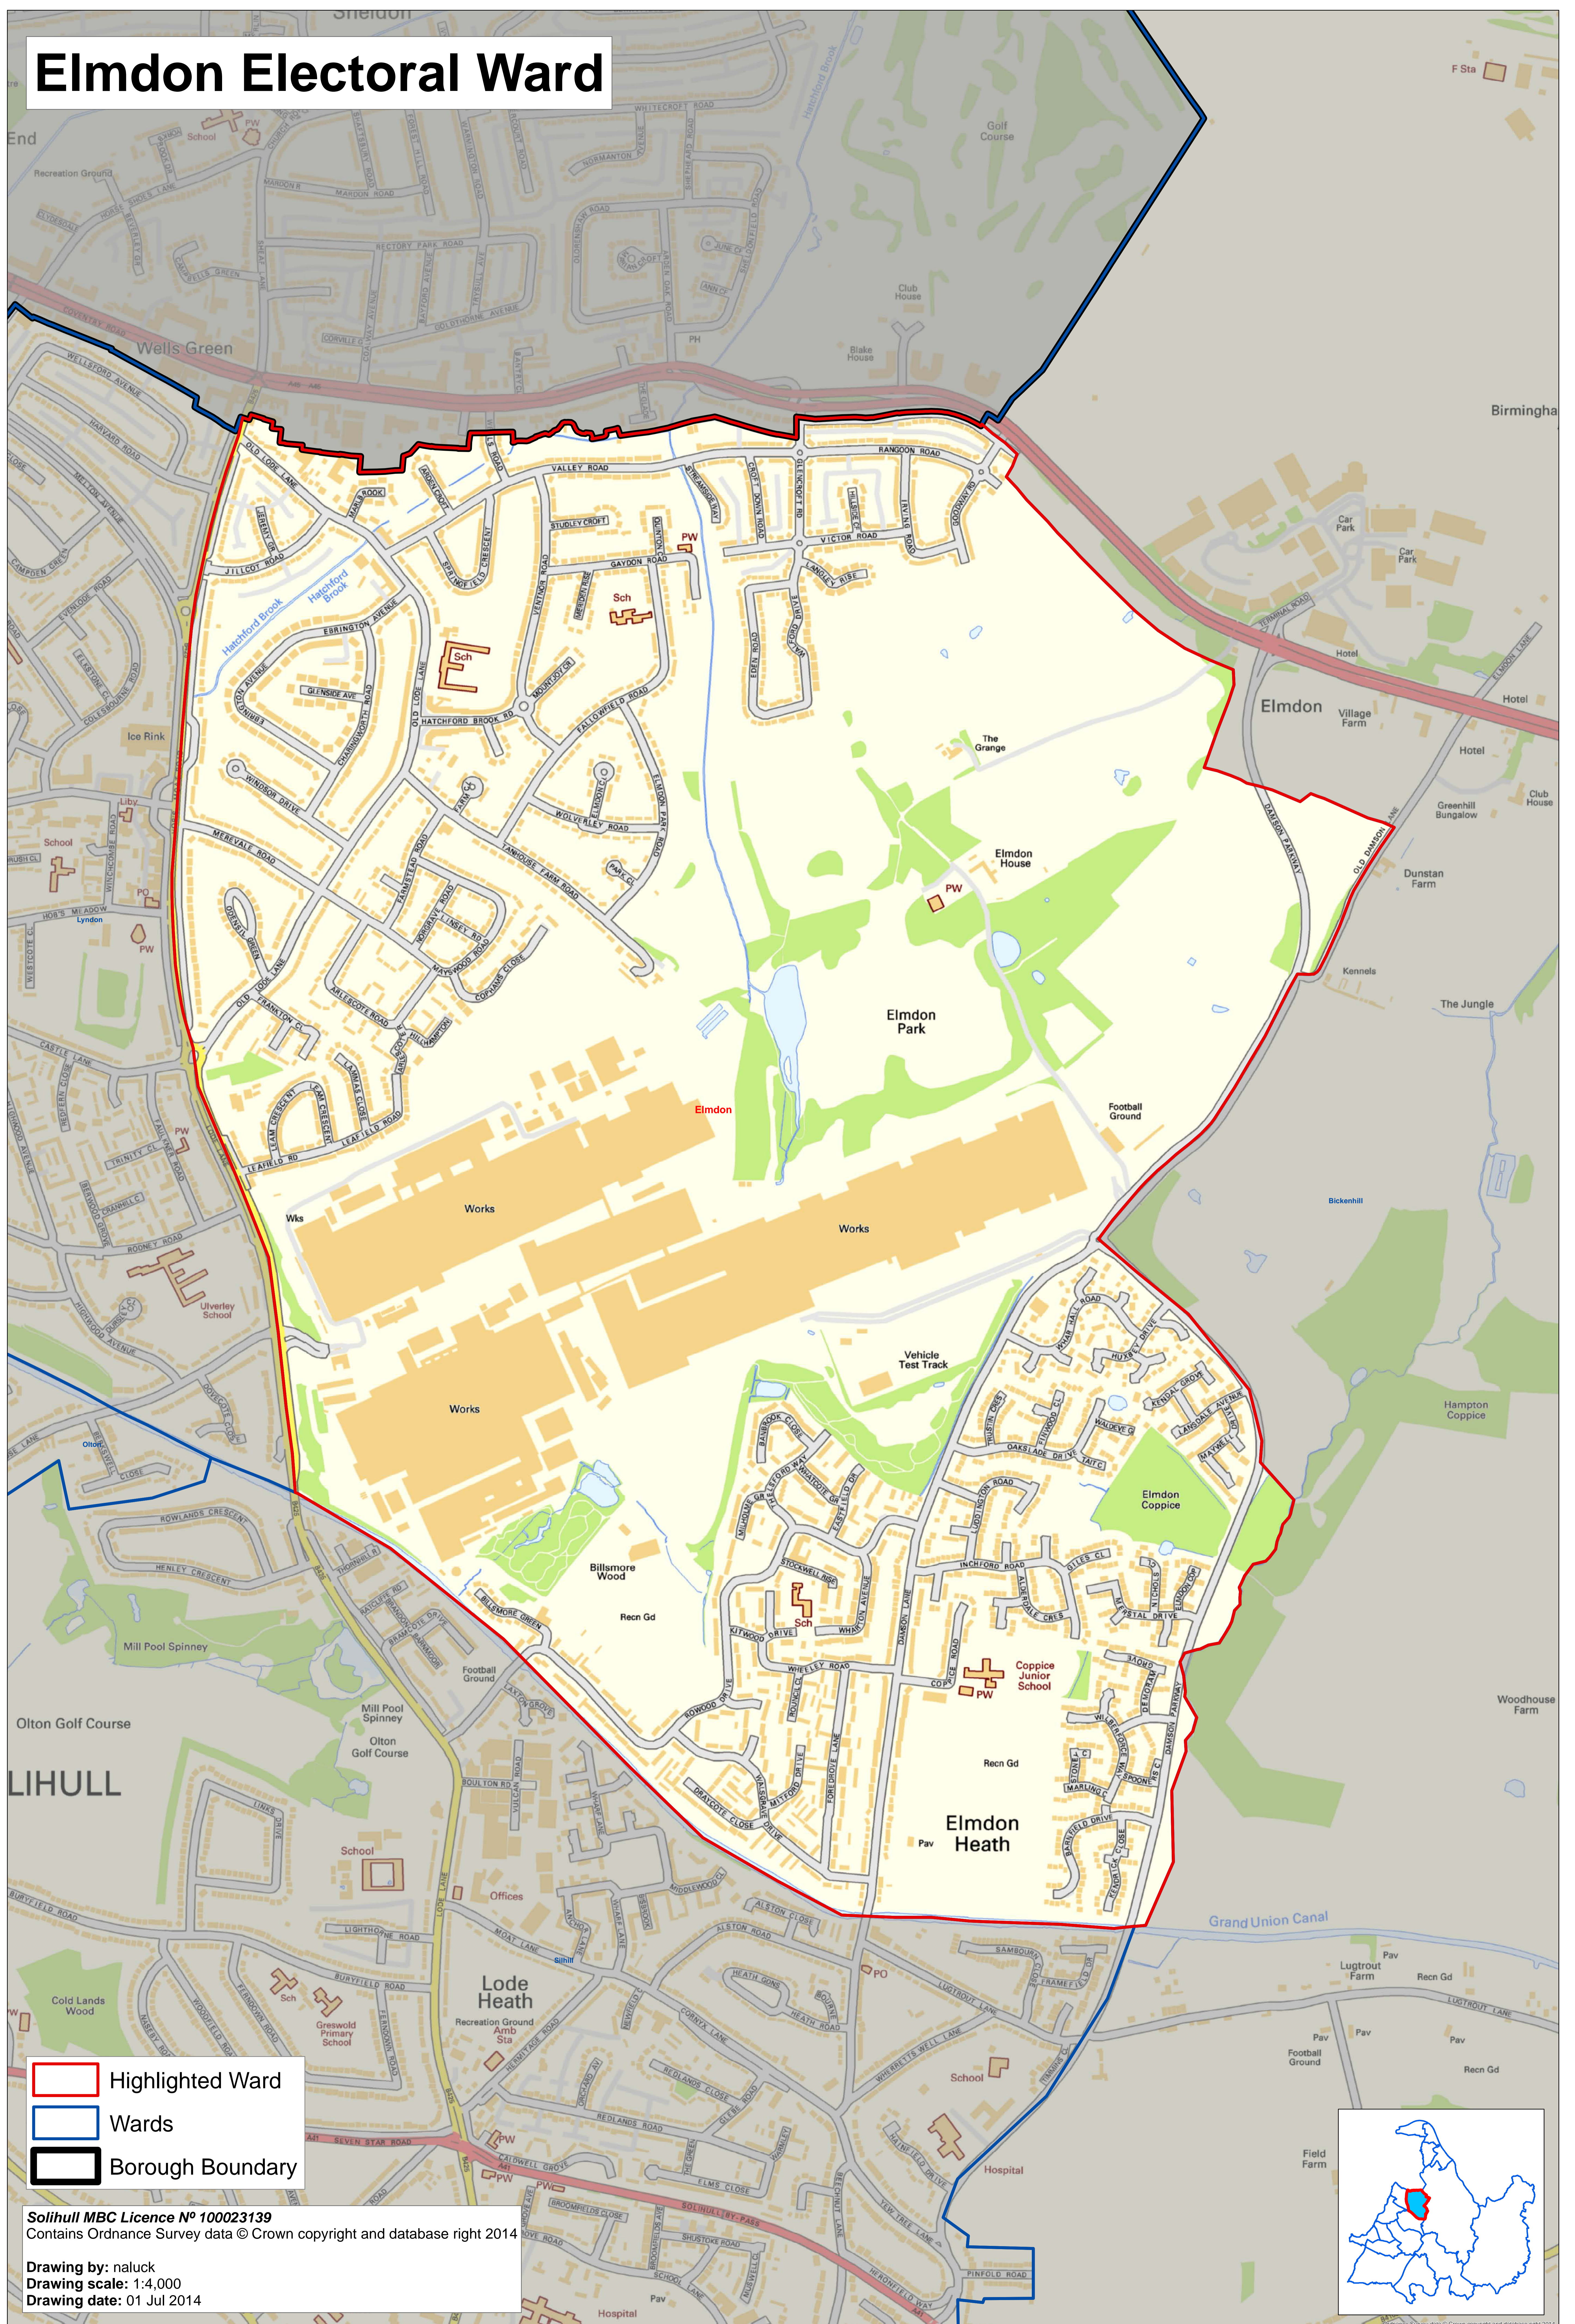

# Elmdon Electoral Ward

-  Highlighted Ward
-  Wards
-  Borough Boundary

Solihull MBC Licence N° 100023139  
Contains Ordnance Survey data © Crown copyright and database right 2014

Drawing by: naluck  
Drawing scale: 1:4,000  
Drawing date: 01 Jul 2014