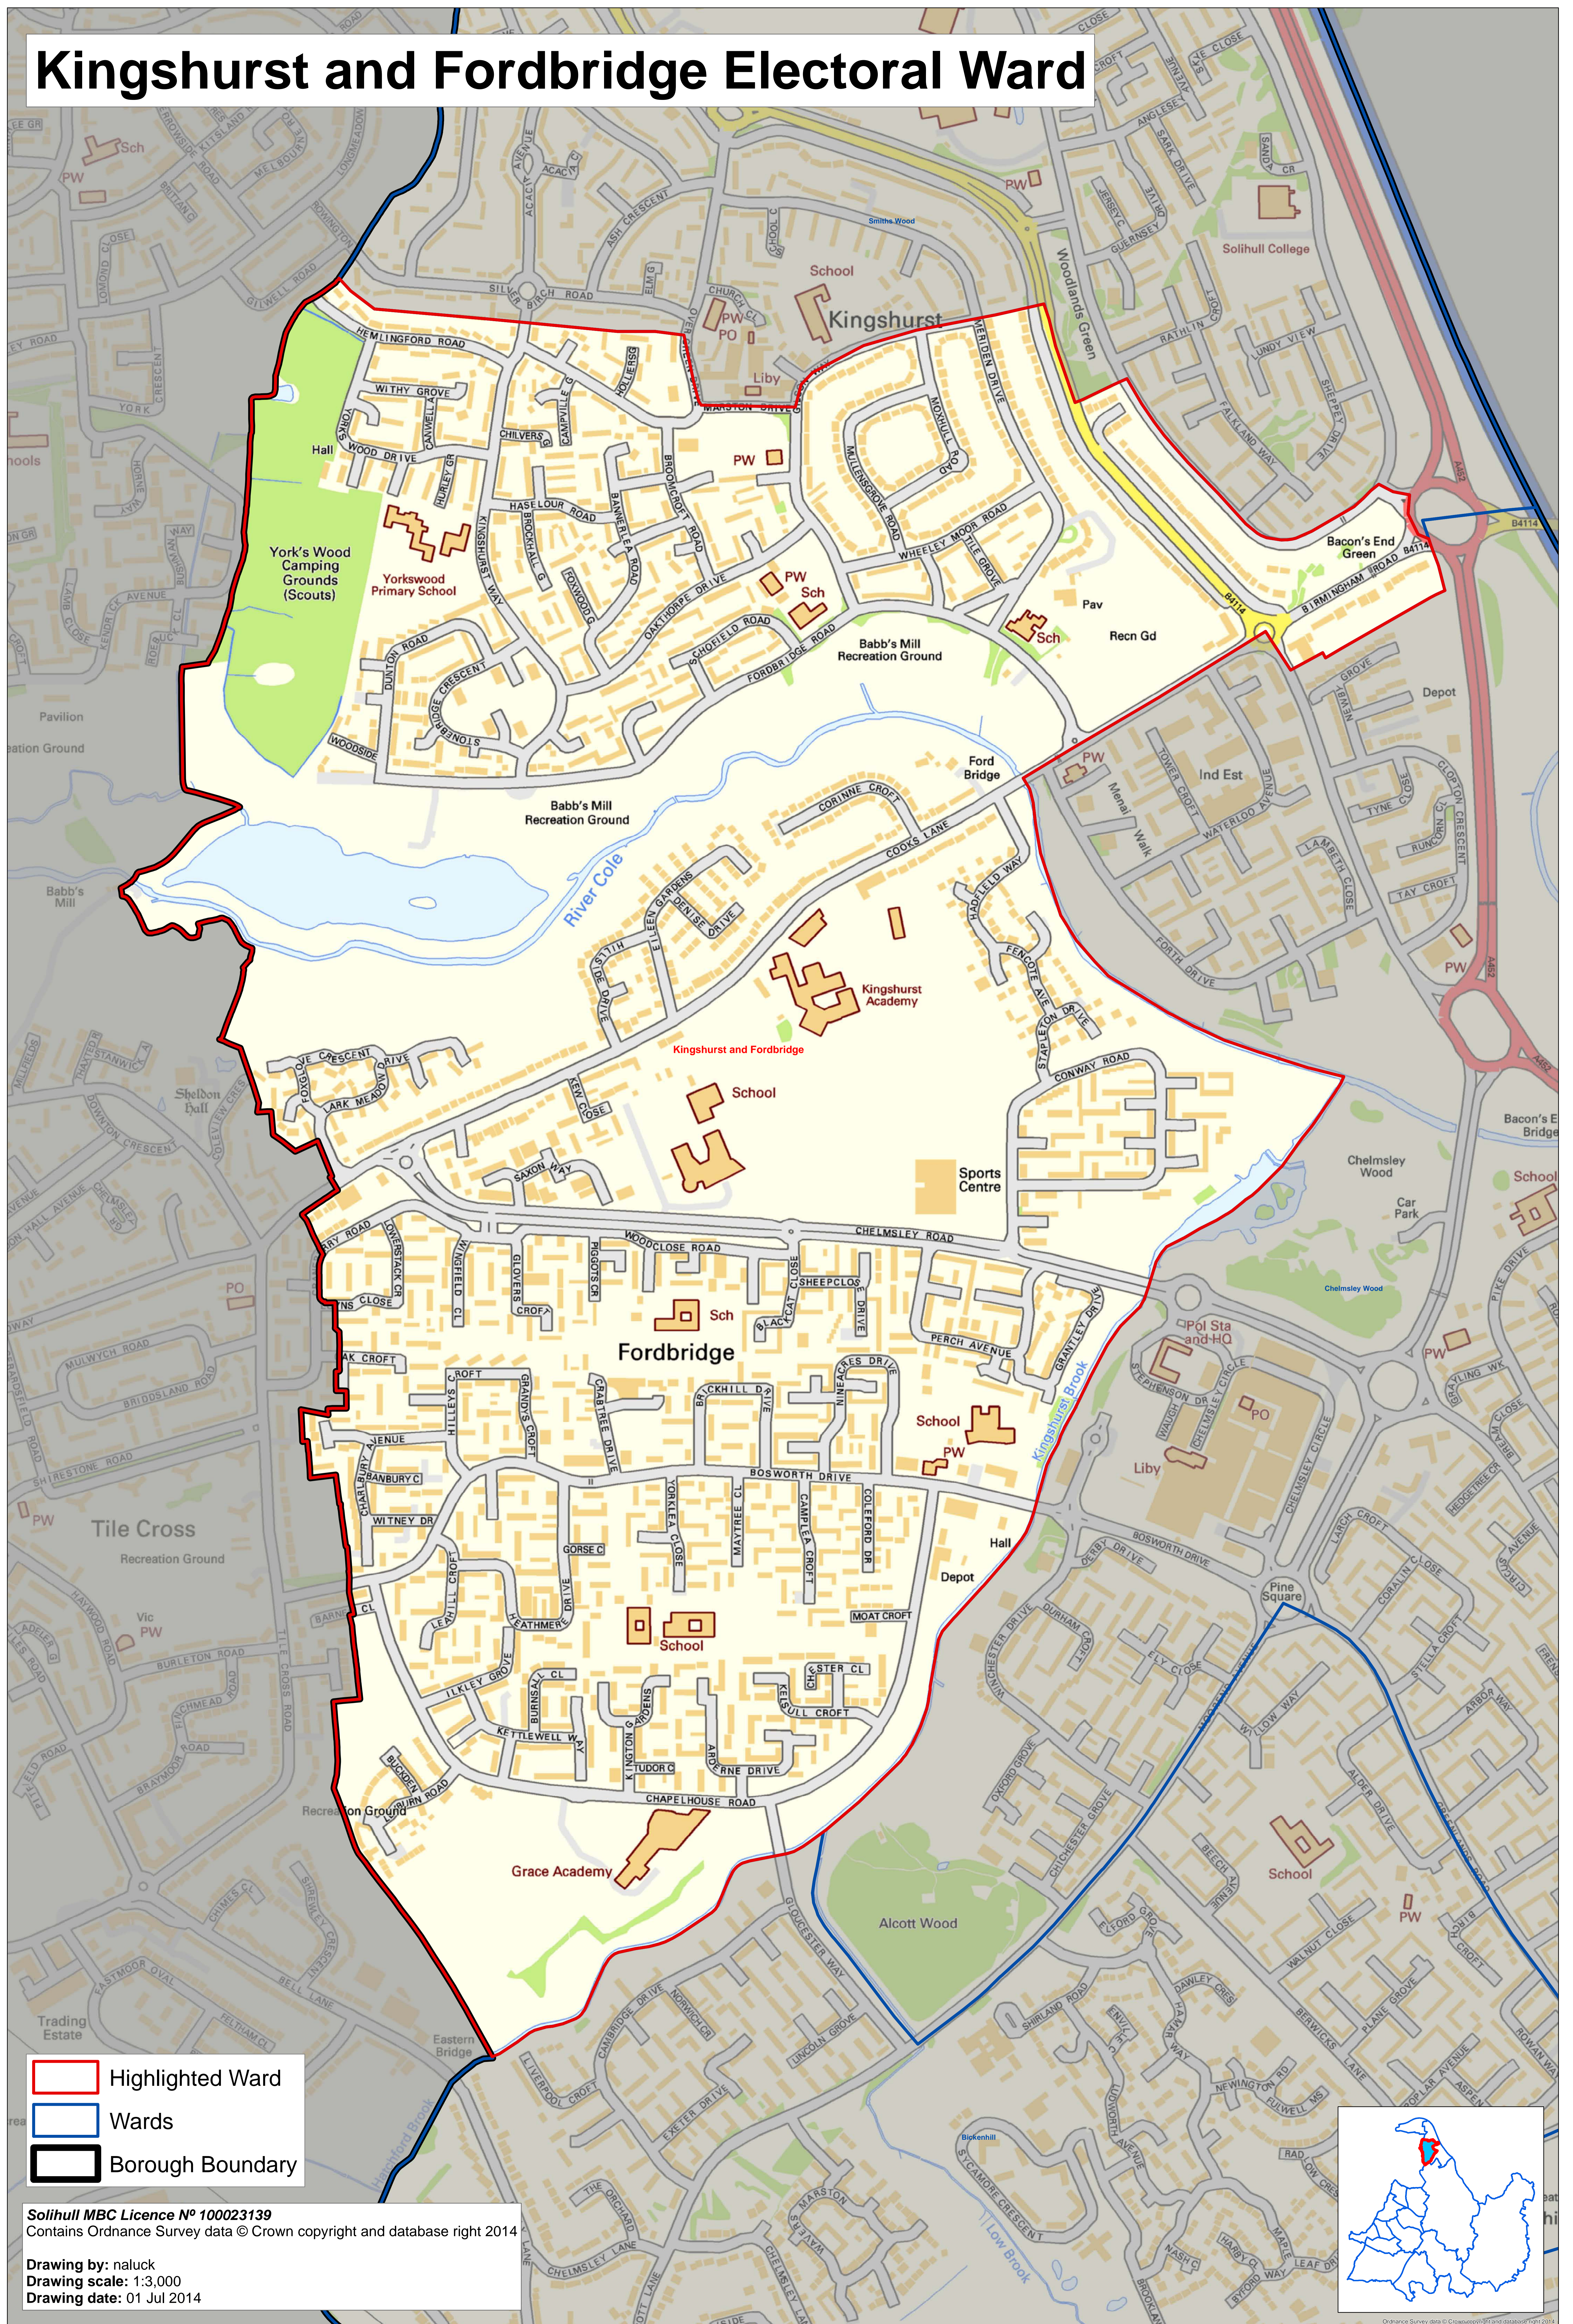

Kingshurst and Fordbridge Electoral Ward

-  Highlighted Ward
-  Wards
-  Borough Boundary

Solihull MBC Licence No 100023139
Contains Ordnance Survey data © Crown copyright and database right 2014
Drawing by: naluck
Drawing scale: 1:3,000
Drawing date: 01 Jul 2014