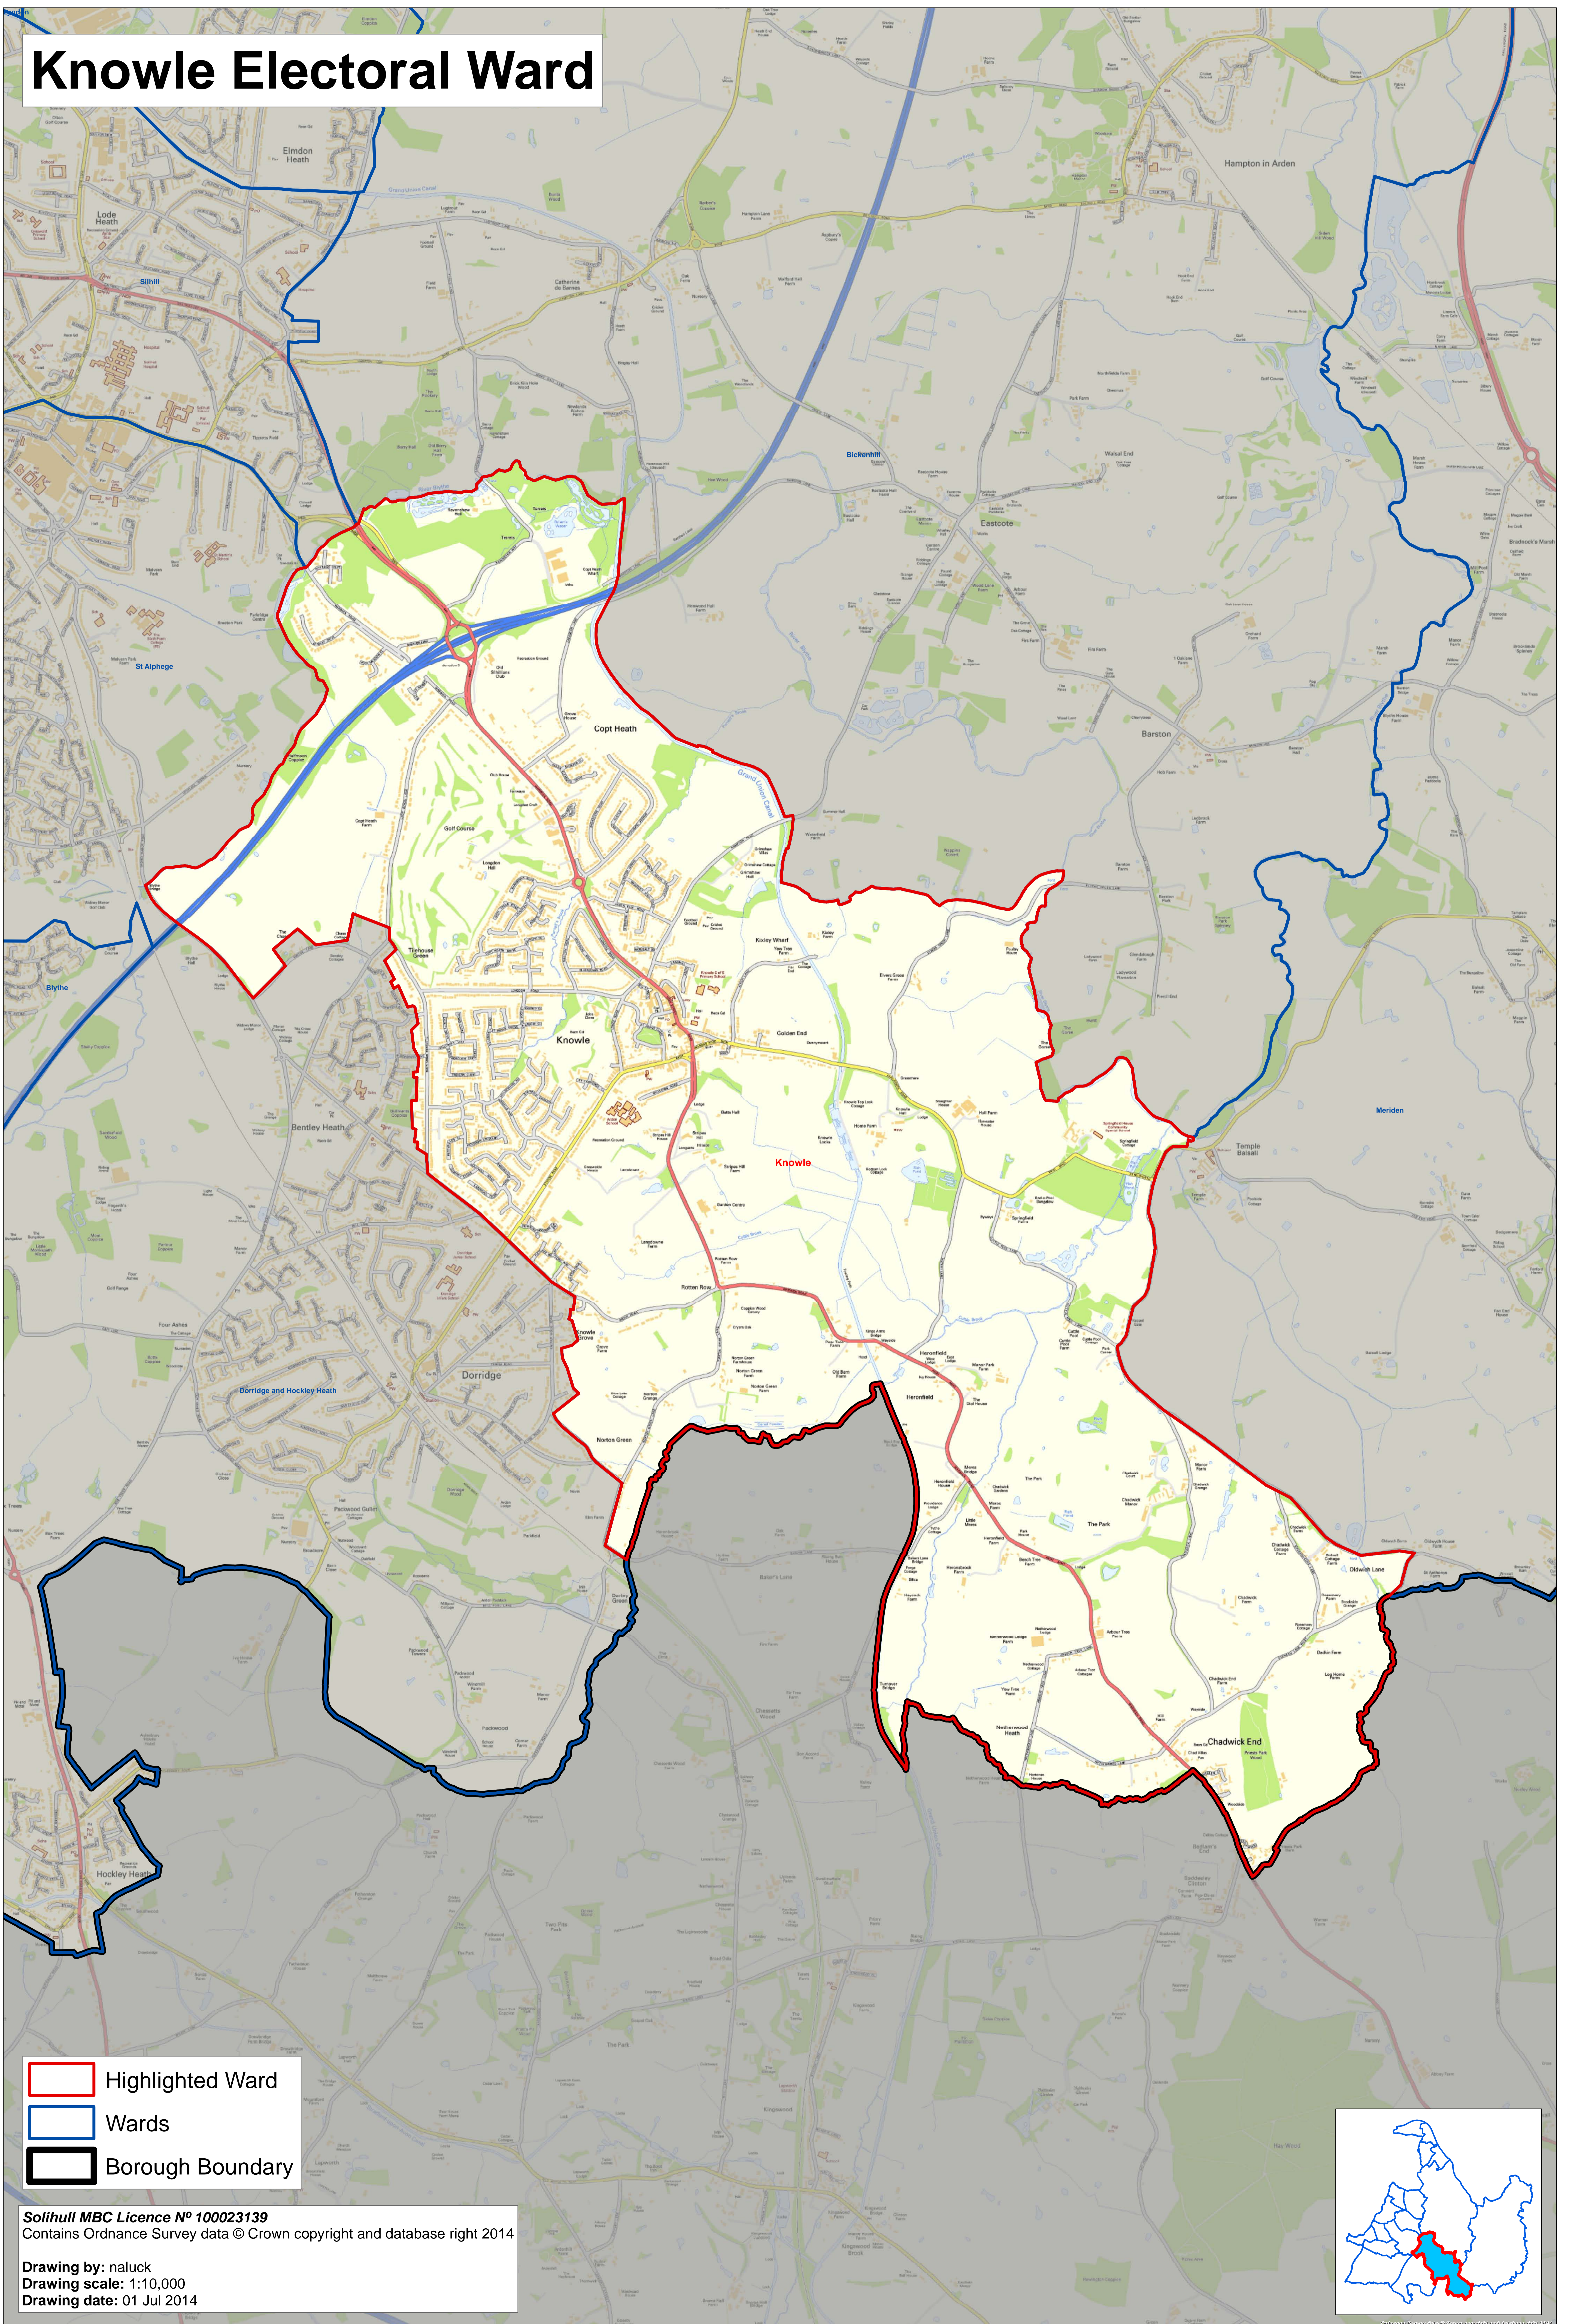

# Knowle Electoral Ward

-  Highlighted Ward
-  Wards
-  Borough Boundary

Solihull MBC Licence N° 100023139  
Contains Ordnance Survey data © Crown copyright and database right 2014

Drawing by: naluck  
Drawing scale: 1:10,000  
Drawing date: 01 Jul 2014