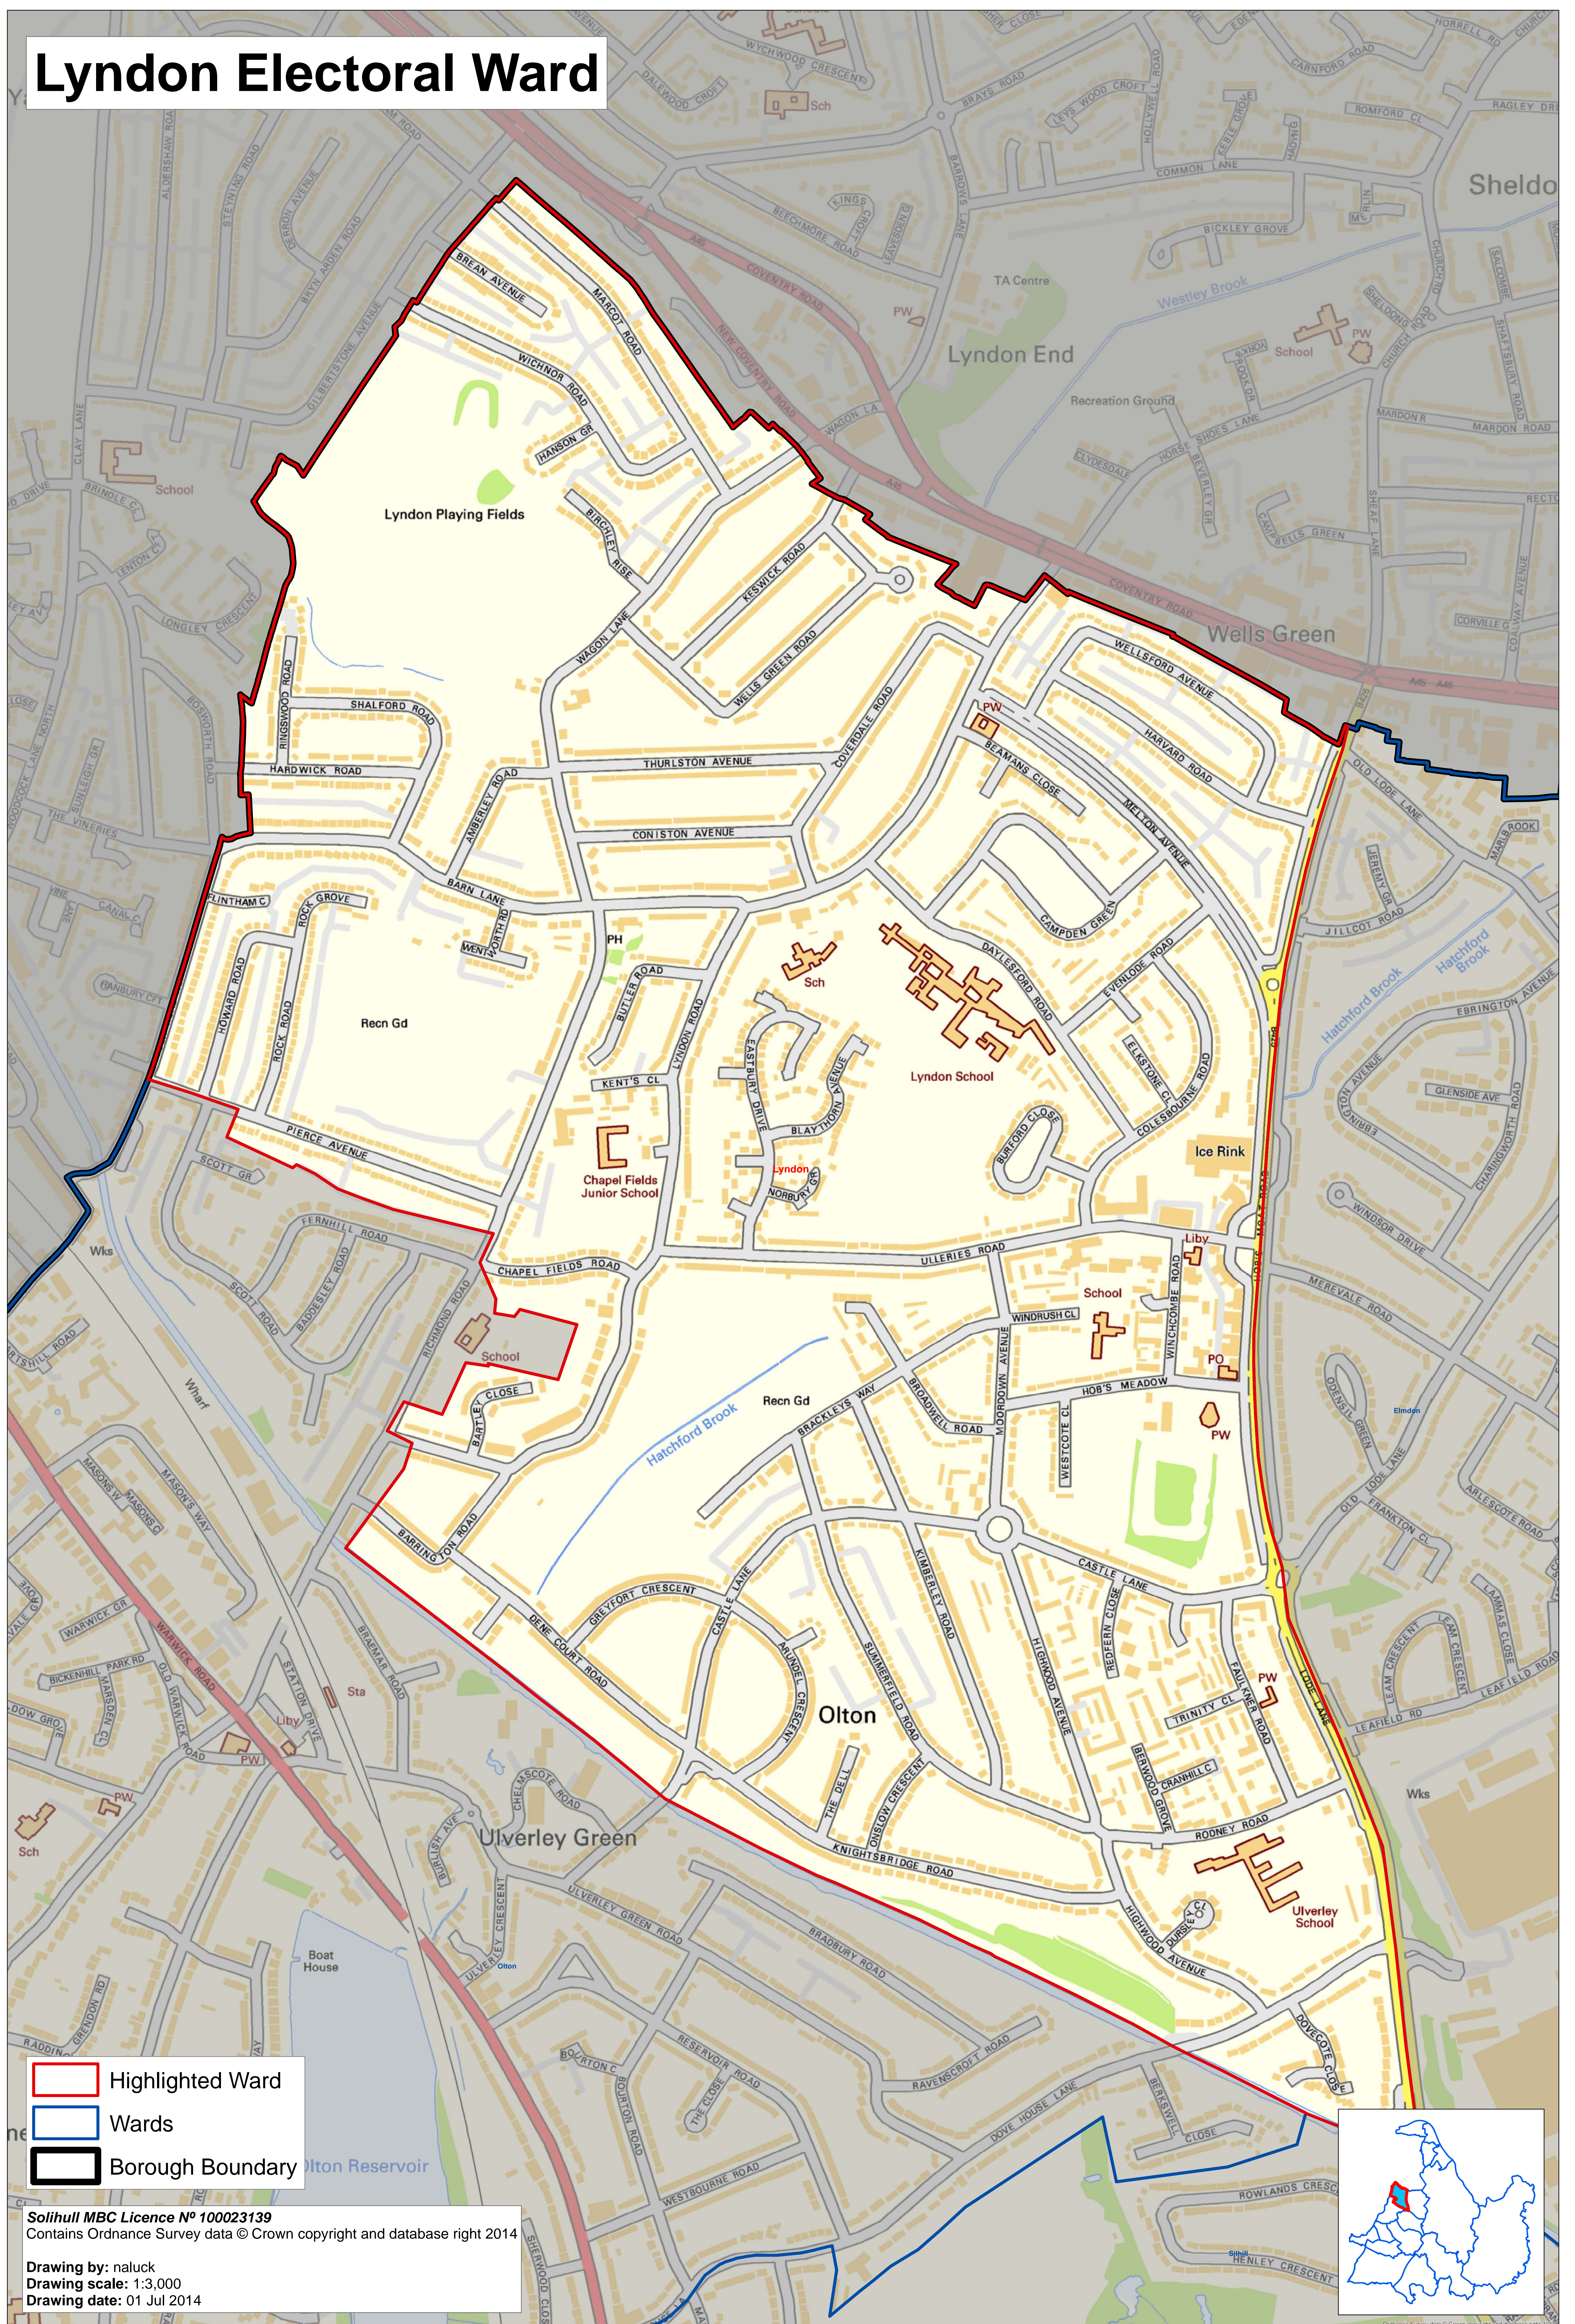

# Lyndon Electoral Ward

- Highlighted Ward
- Wards
- Borough Boundary

Solihull MBC Licence N° 100023139  
Contains Ordnance Survey data © Crown copyright and database right 2014

Drawing by: naluck  
Drawing scale: 1:3,000  
Drawing date: 01 Jul 2014