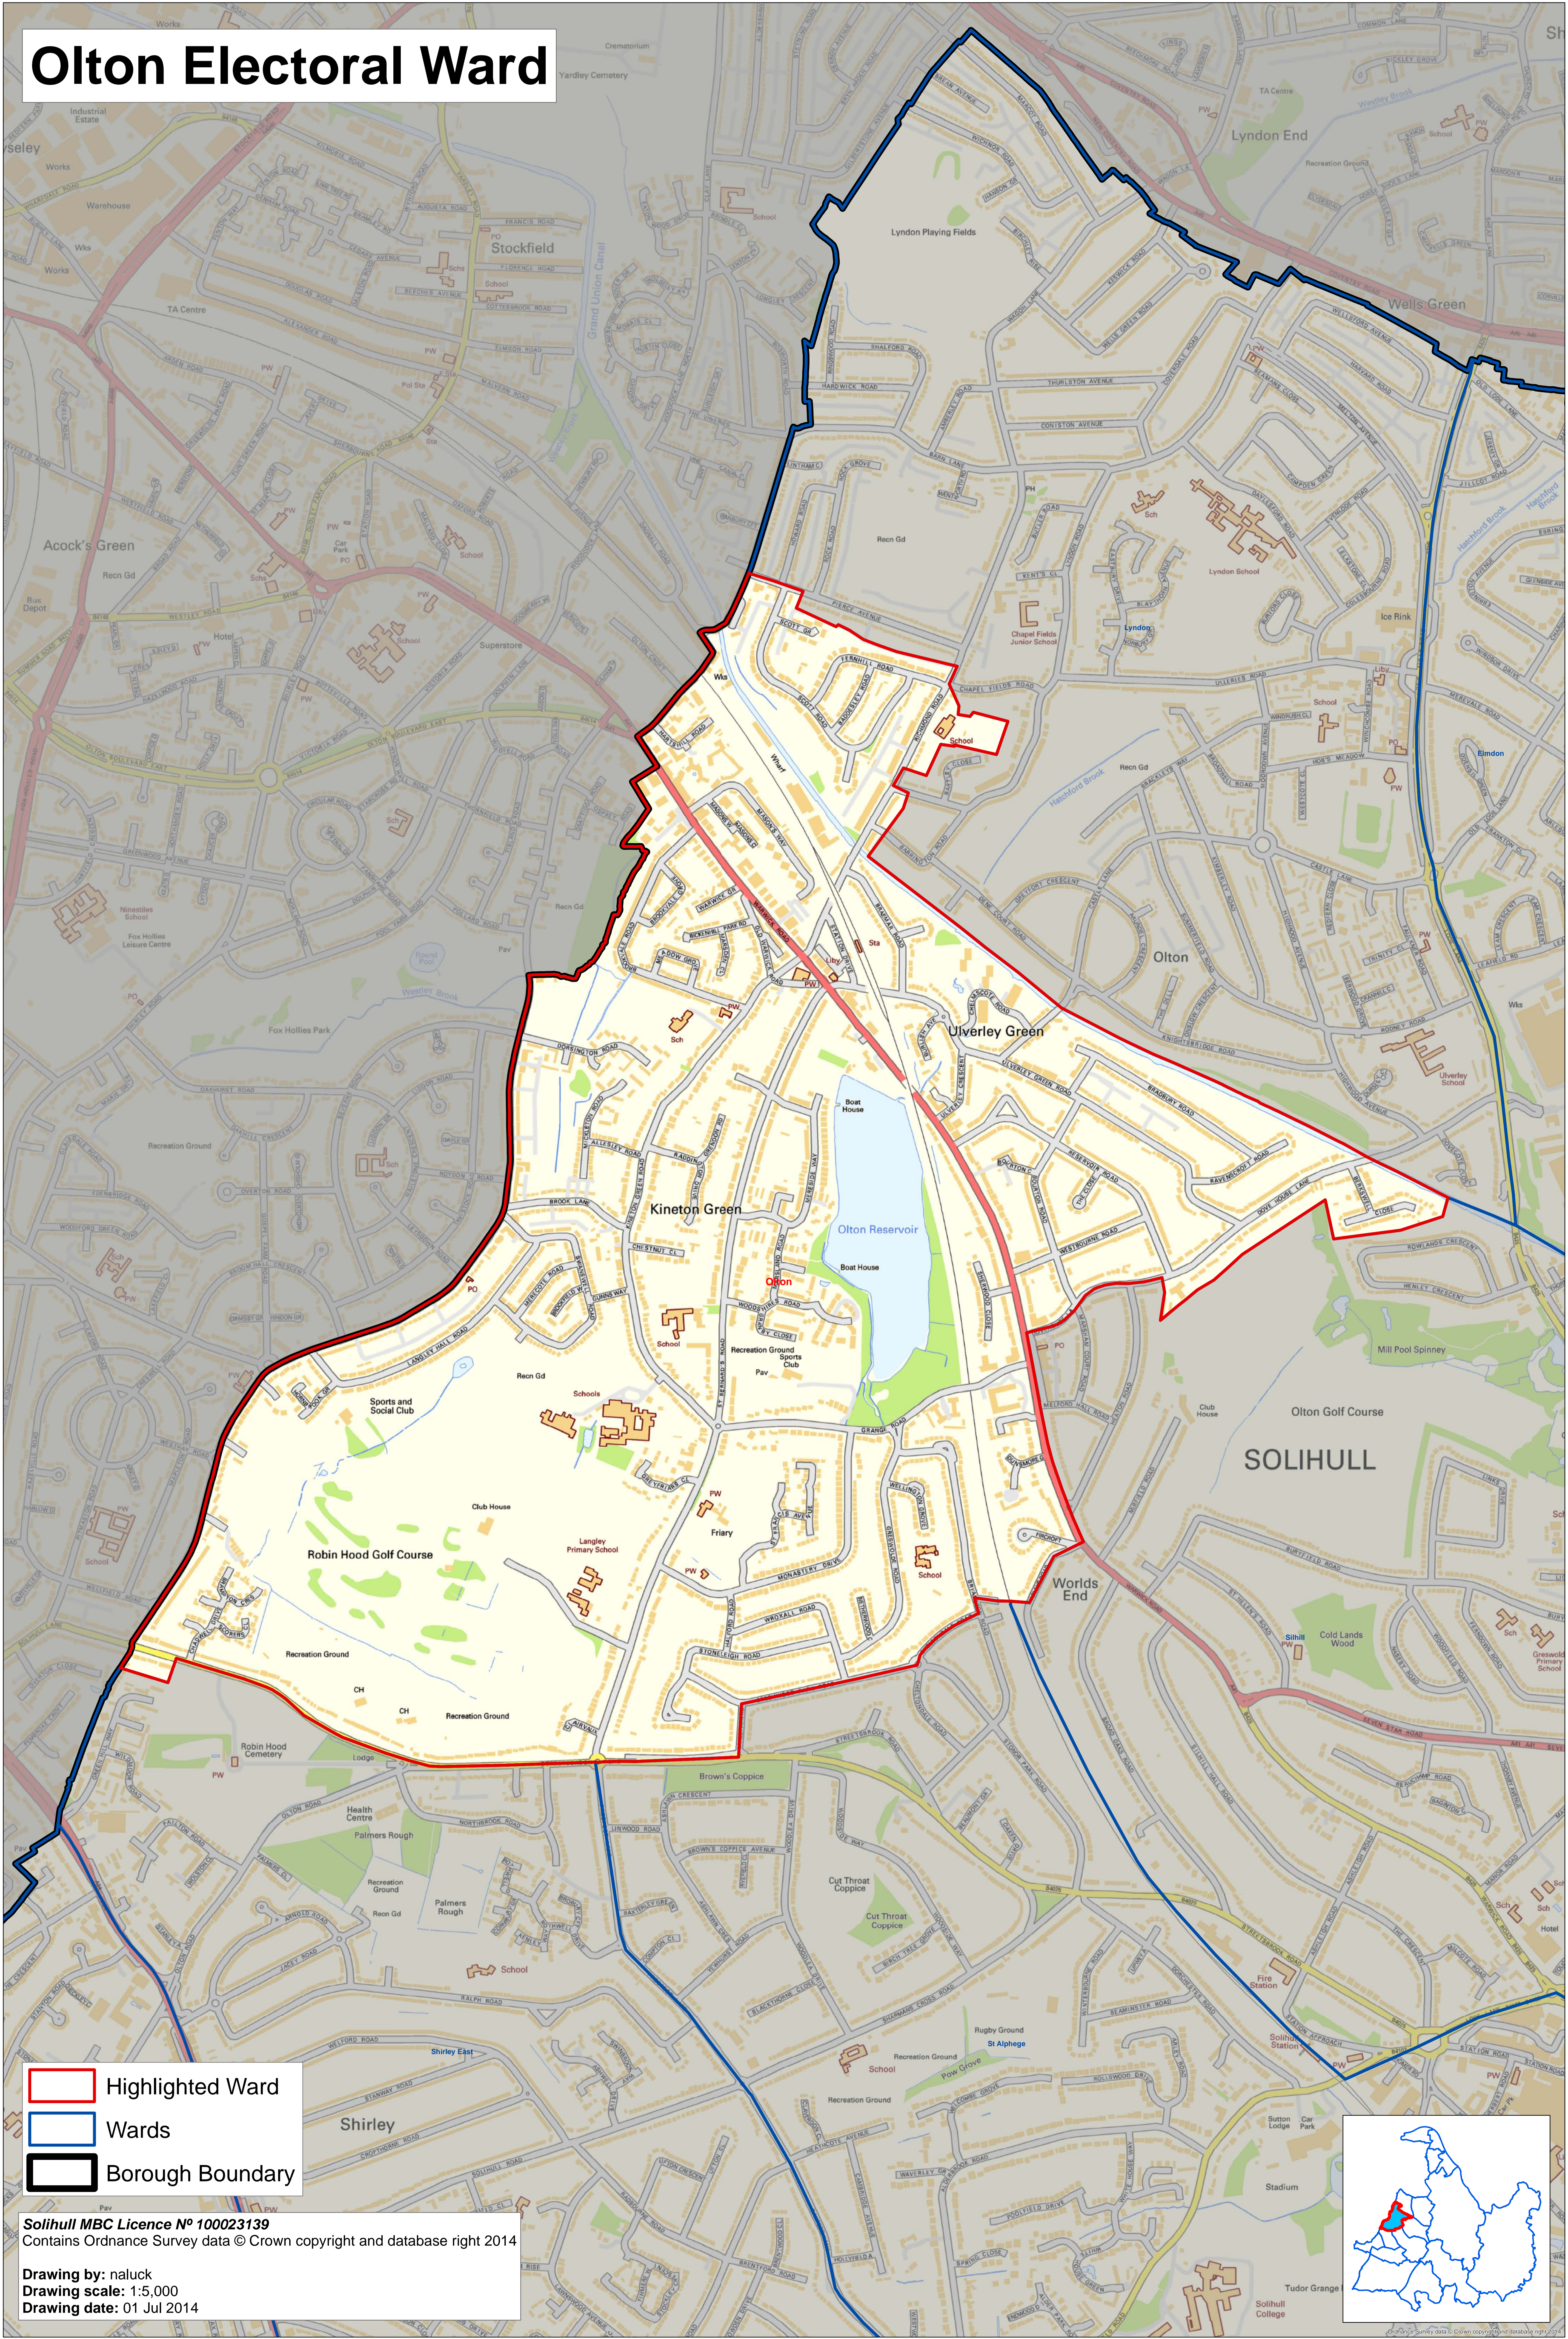

# Olton Electoral Ward

-  Highlighted Ward
-  Wards
-  Borough Boundary

Solihull MBC Licence N° 100023139  
Contains Ordnance Survey data © Crown copyright and database right 2014

Drawing by: naluck  
Drawing scale: 1:5,000  
Drawing date: 01 Jul 2014