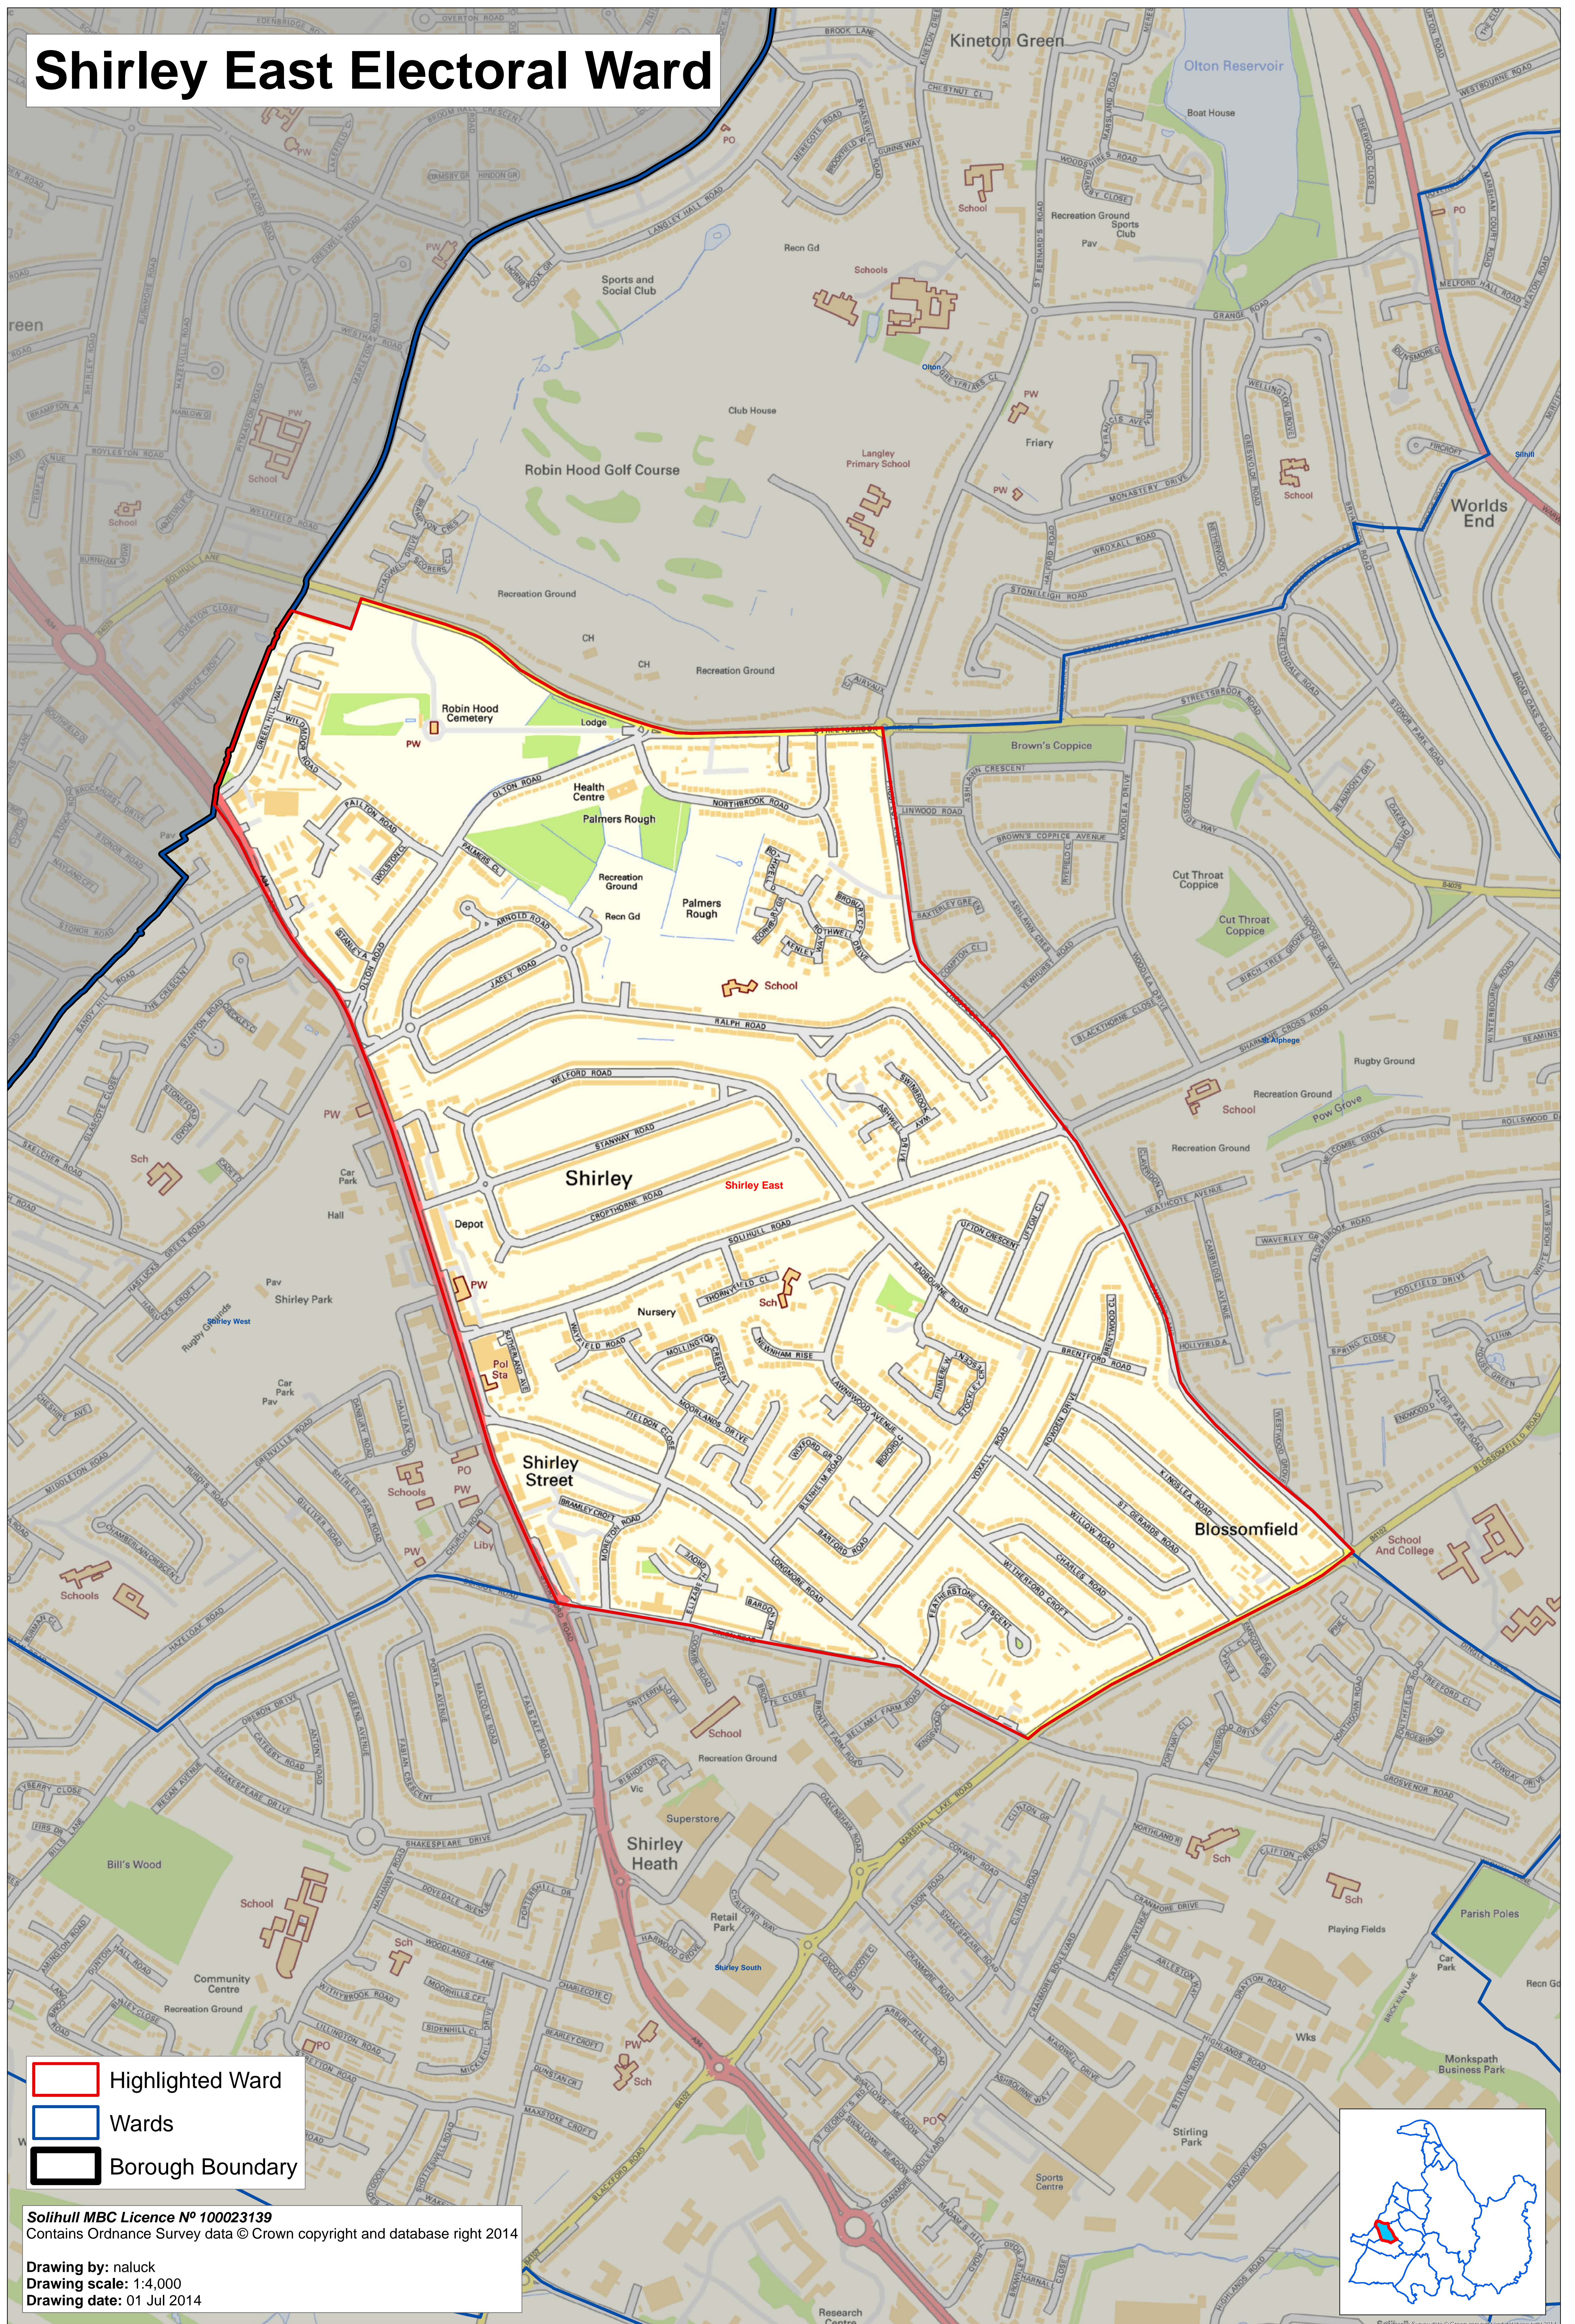

Shirley East Electoral Ward

- Highlighted Ward
- Wards
- Borough Boundary

Solihull MBC Licence N° 100023139
Contains Ordnance Survey data © Crown copyright and database right 2014

Drawing by: naluck
Drawing scale: 1:4,000
Drawing date: 01 Jul 2014