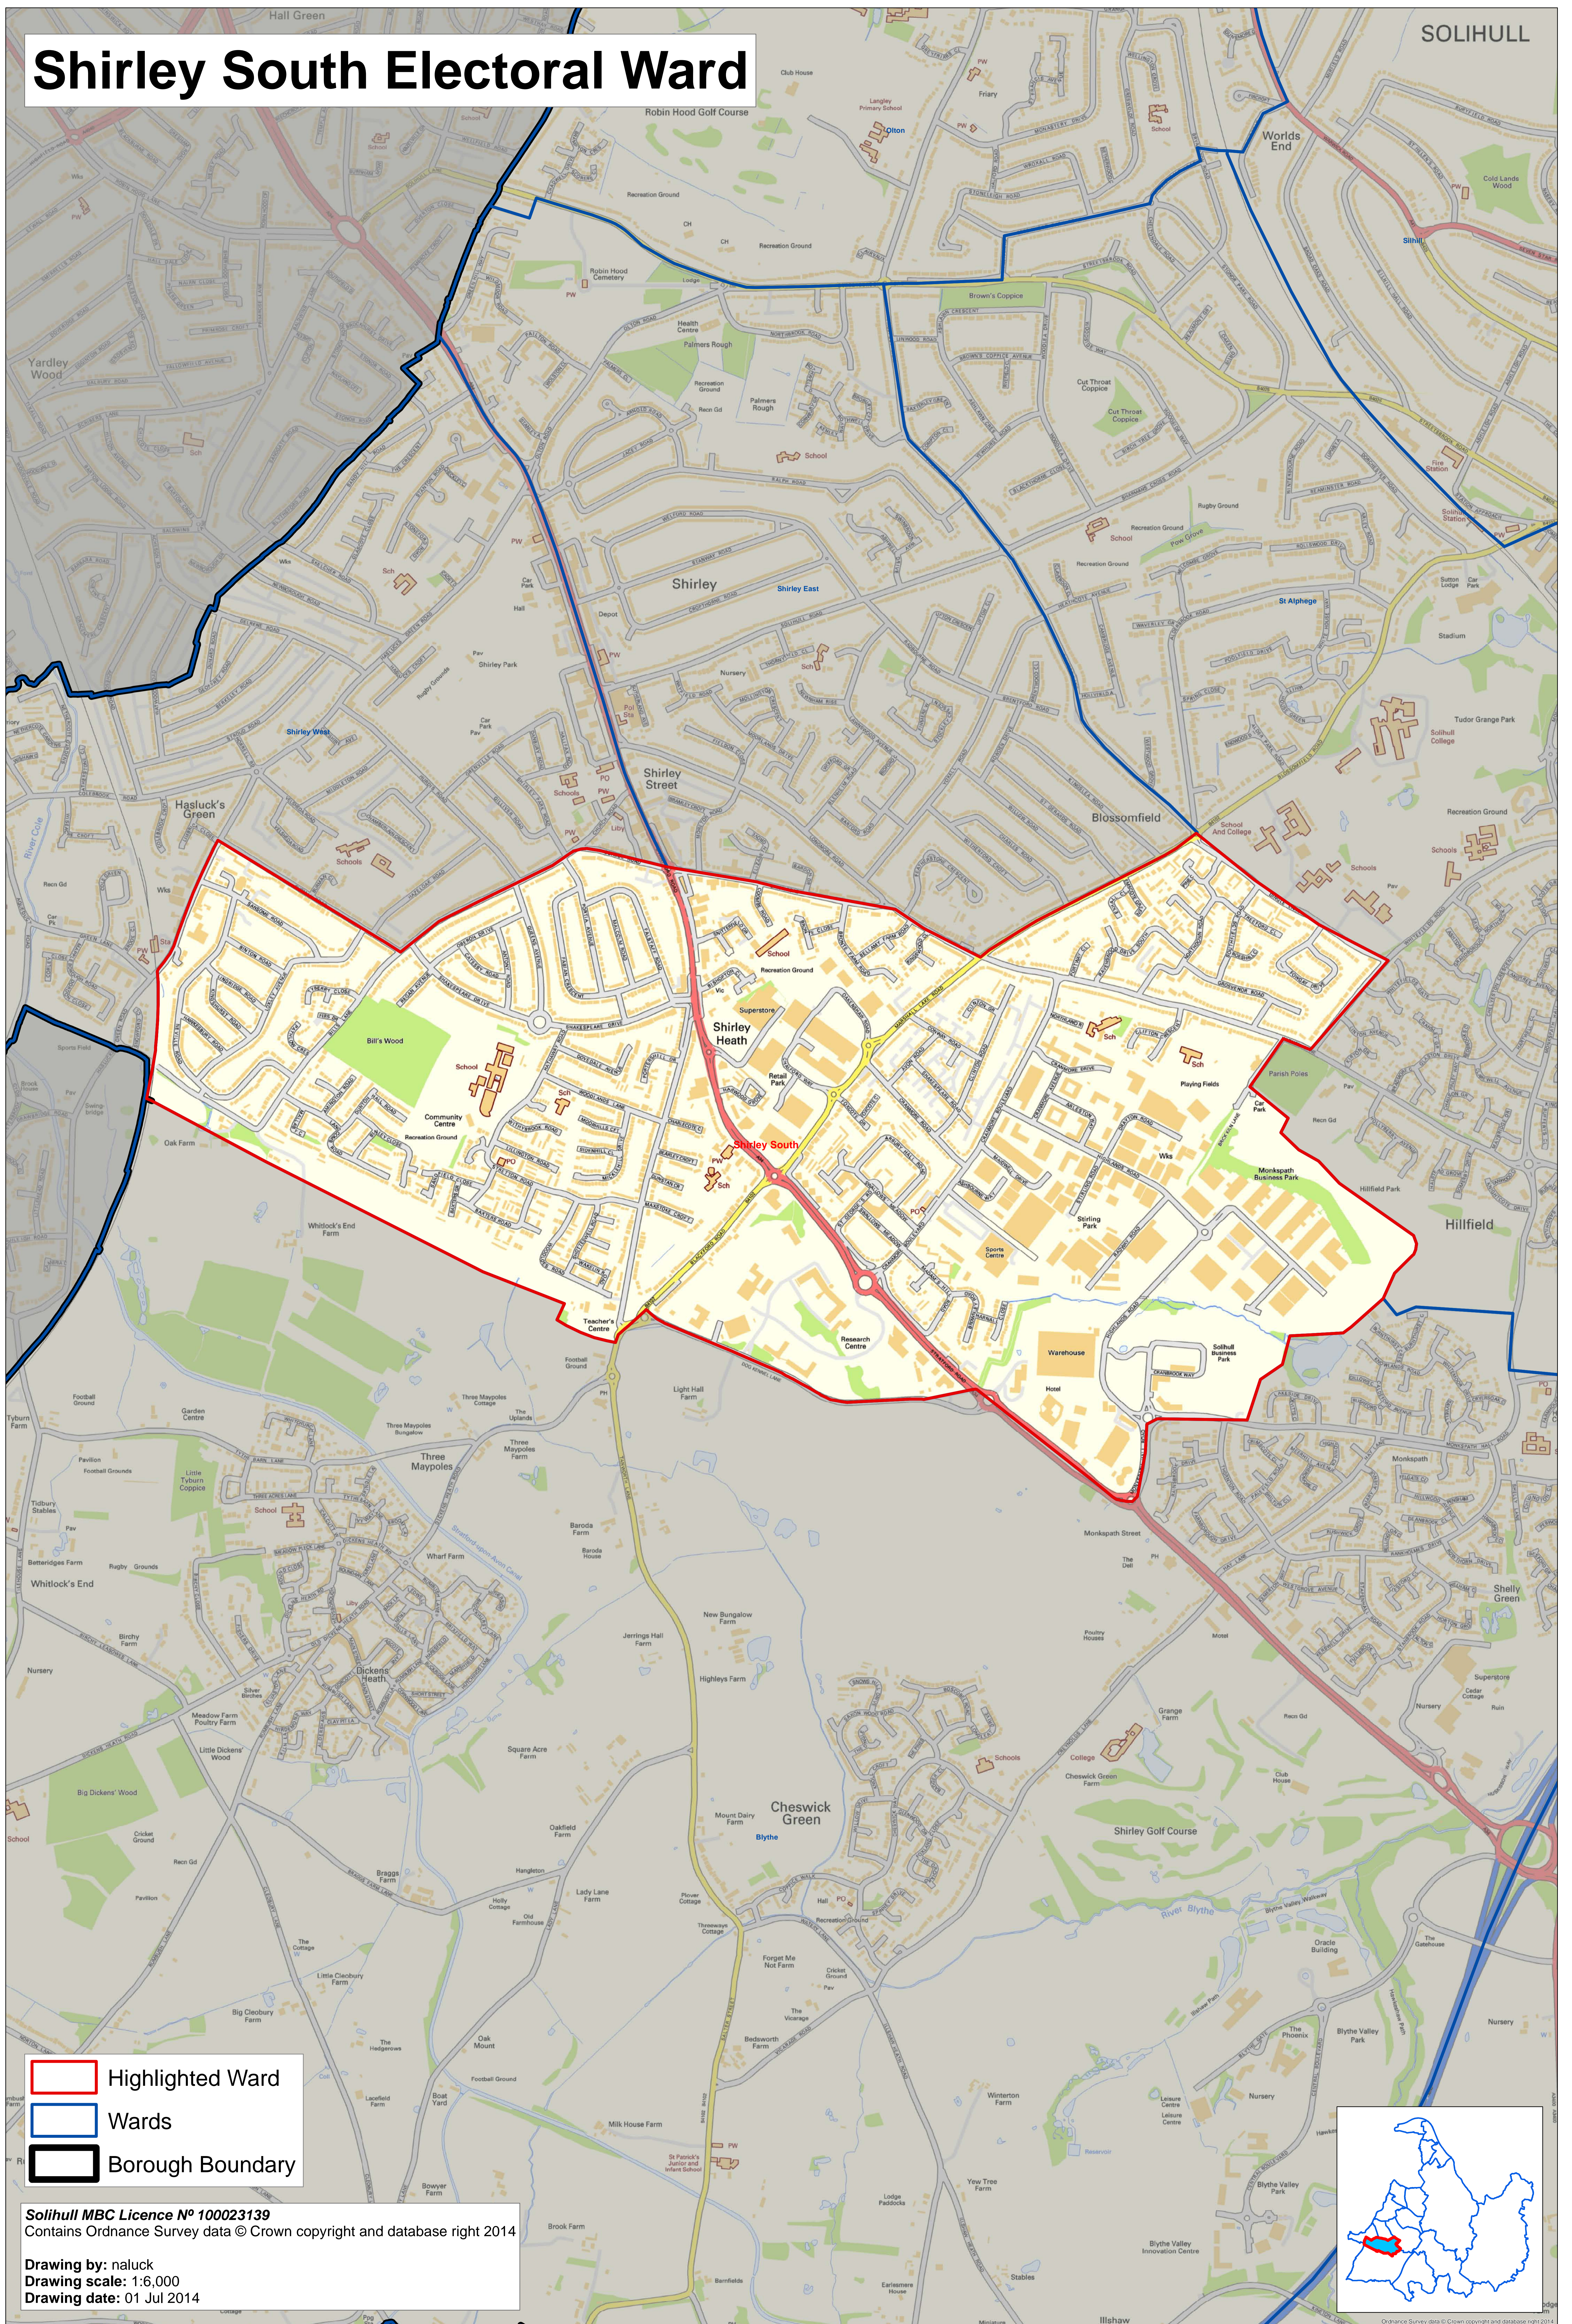

Shirley South Electoral Ward

-  Highlighted Ward
-  Wards
-  Borough Boundary

Solihull MBC Licence No 100023139
Contains Ordnance Survey data © Crown copyright and database right 2014

Drawing by: naluck
Drawing scale: 1:6,000
Drawing date: 01 Jul 2014