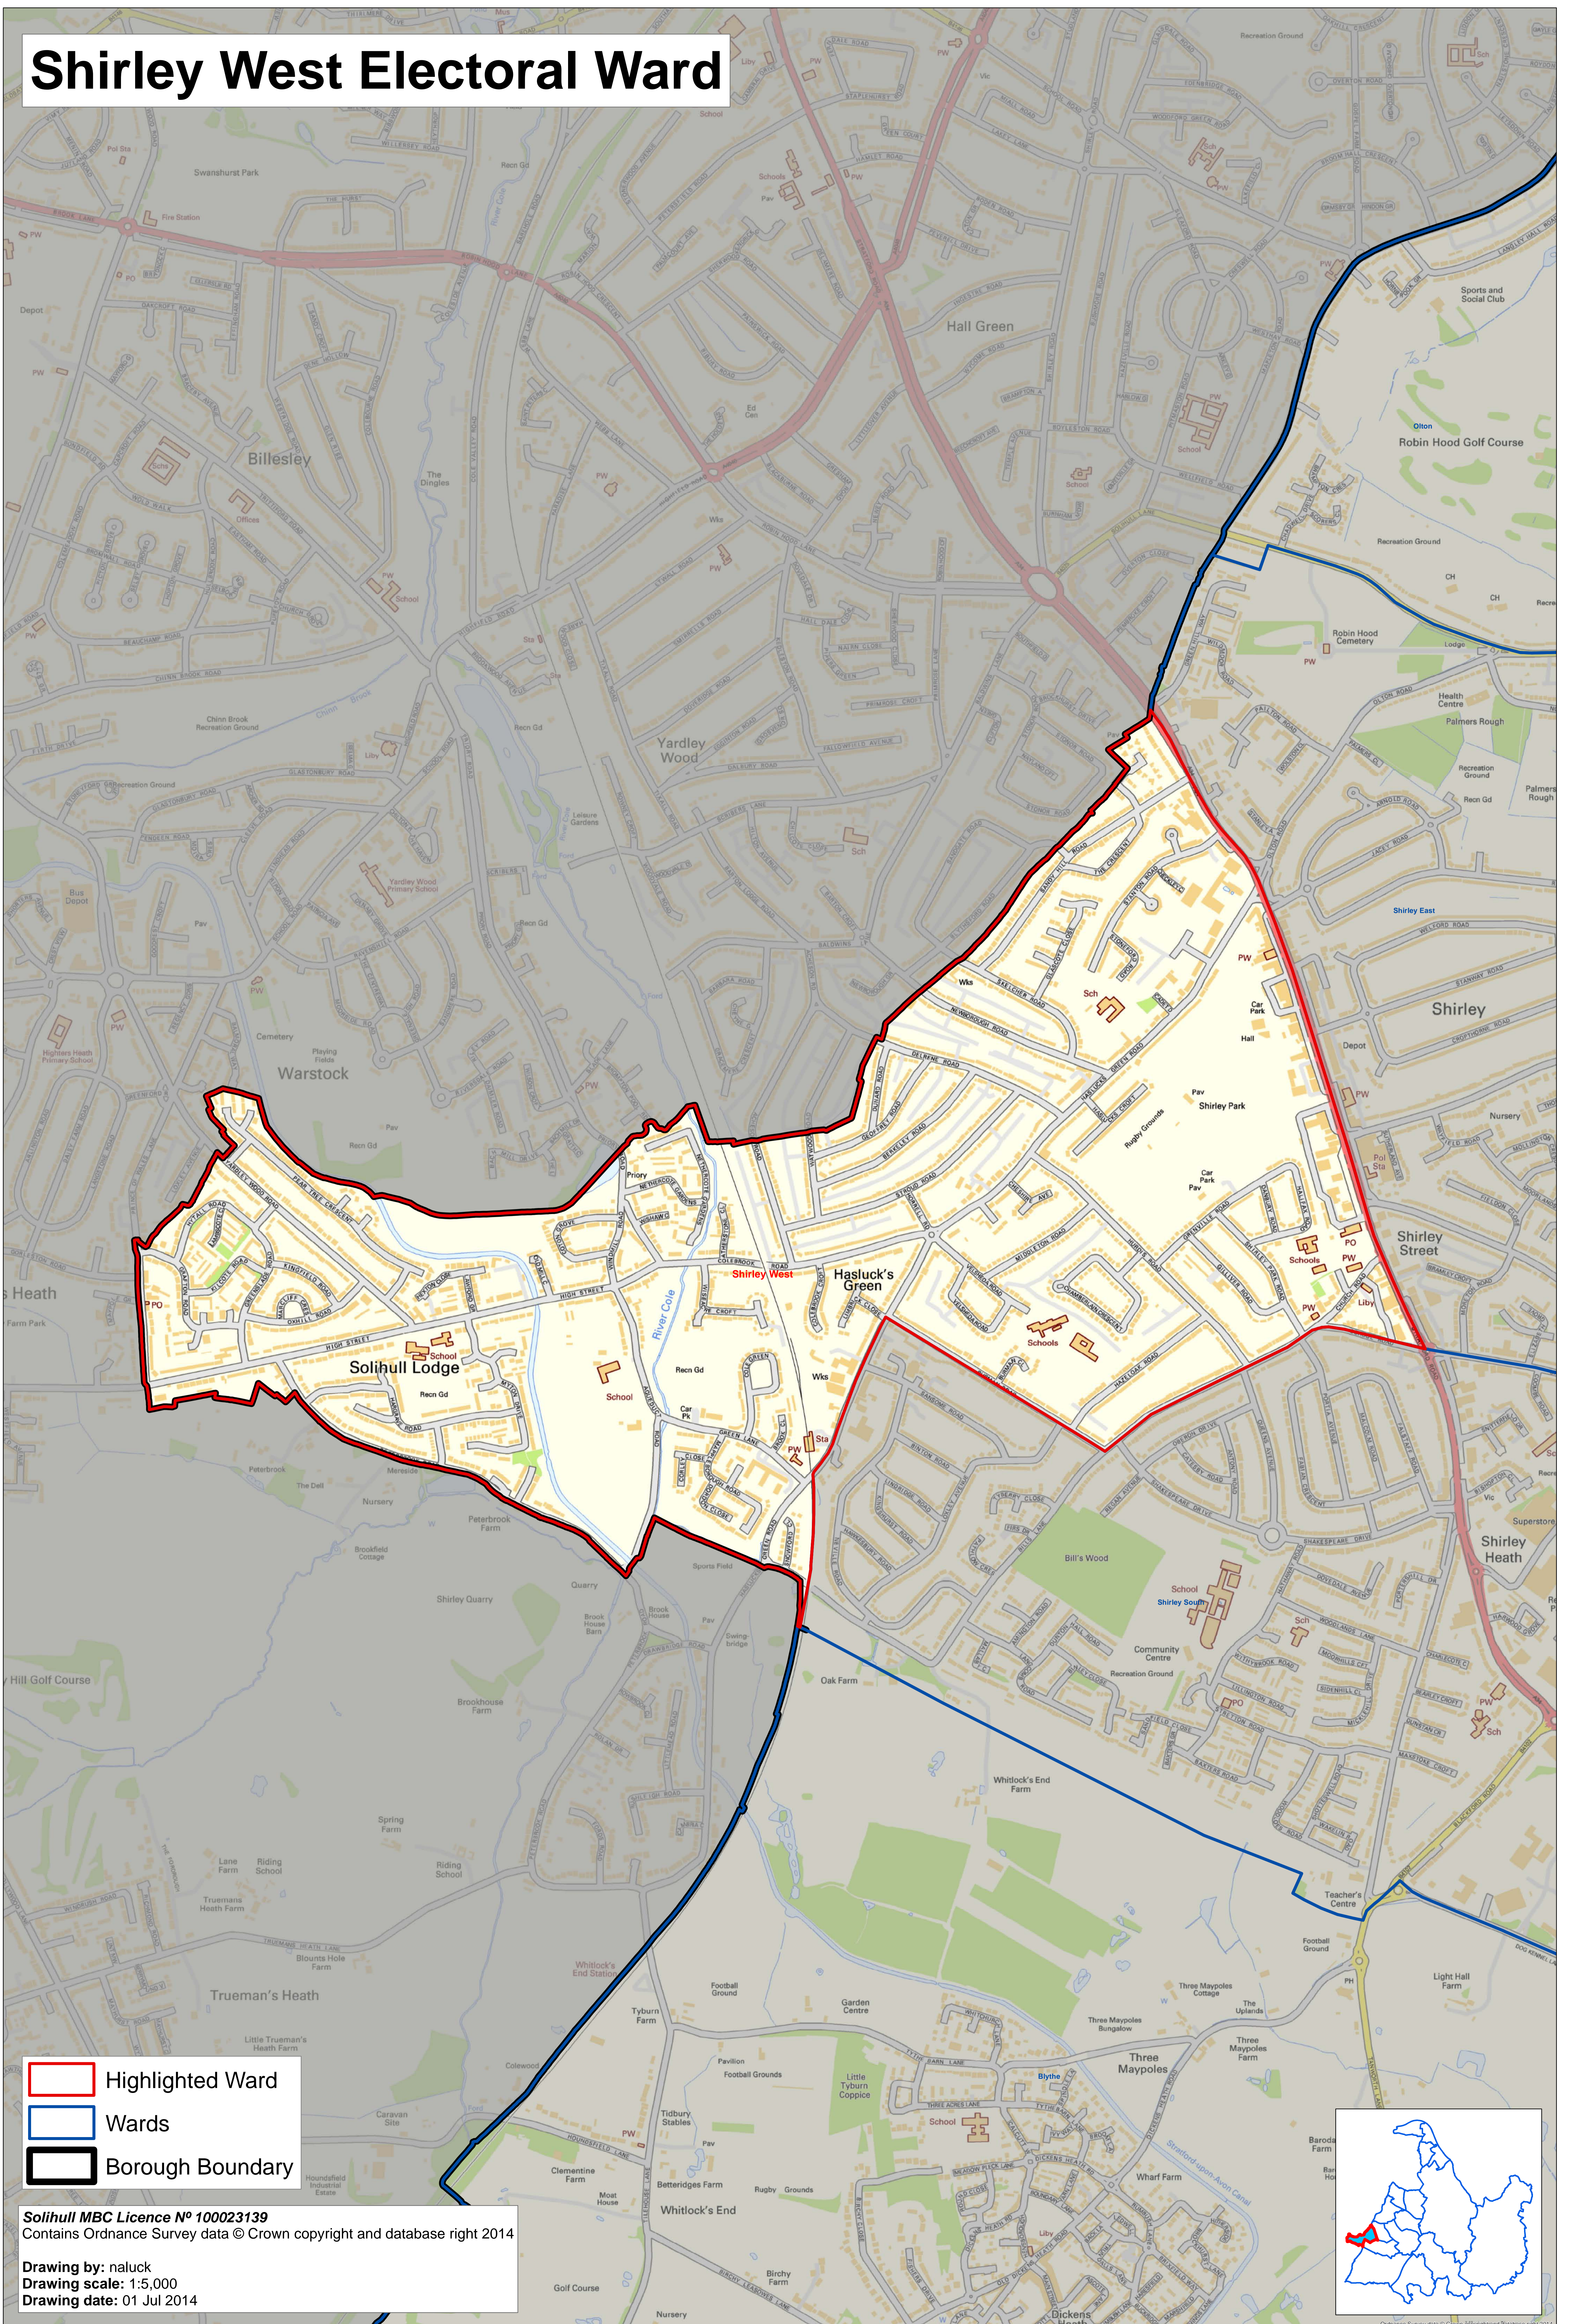

Shirley West Electoral Ward

-  Highlighted Ward
-  Wards
-  Borough Boundary

Solihull MBC Licence N° 100023139
Contains Ordnance Survey data © Crown copyright and database right 2014

Drawing by: naluck
Drawing scale: 1:5,000
Drawing date: 01 Jul 2014