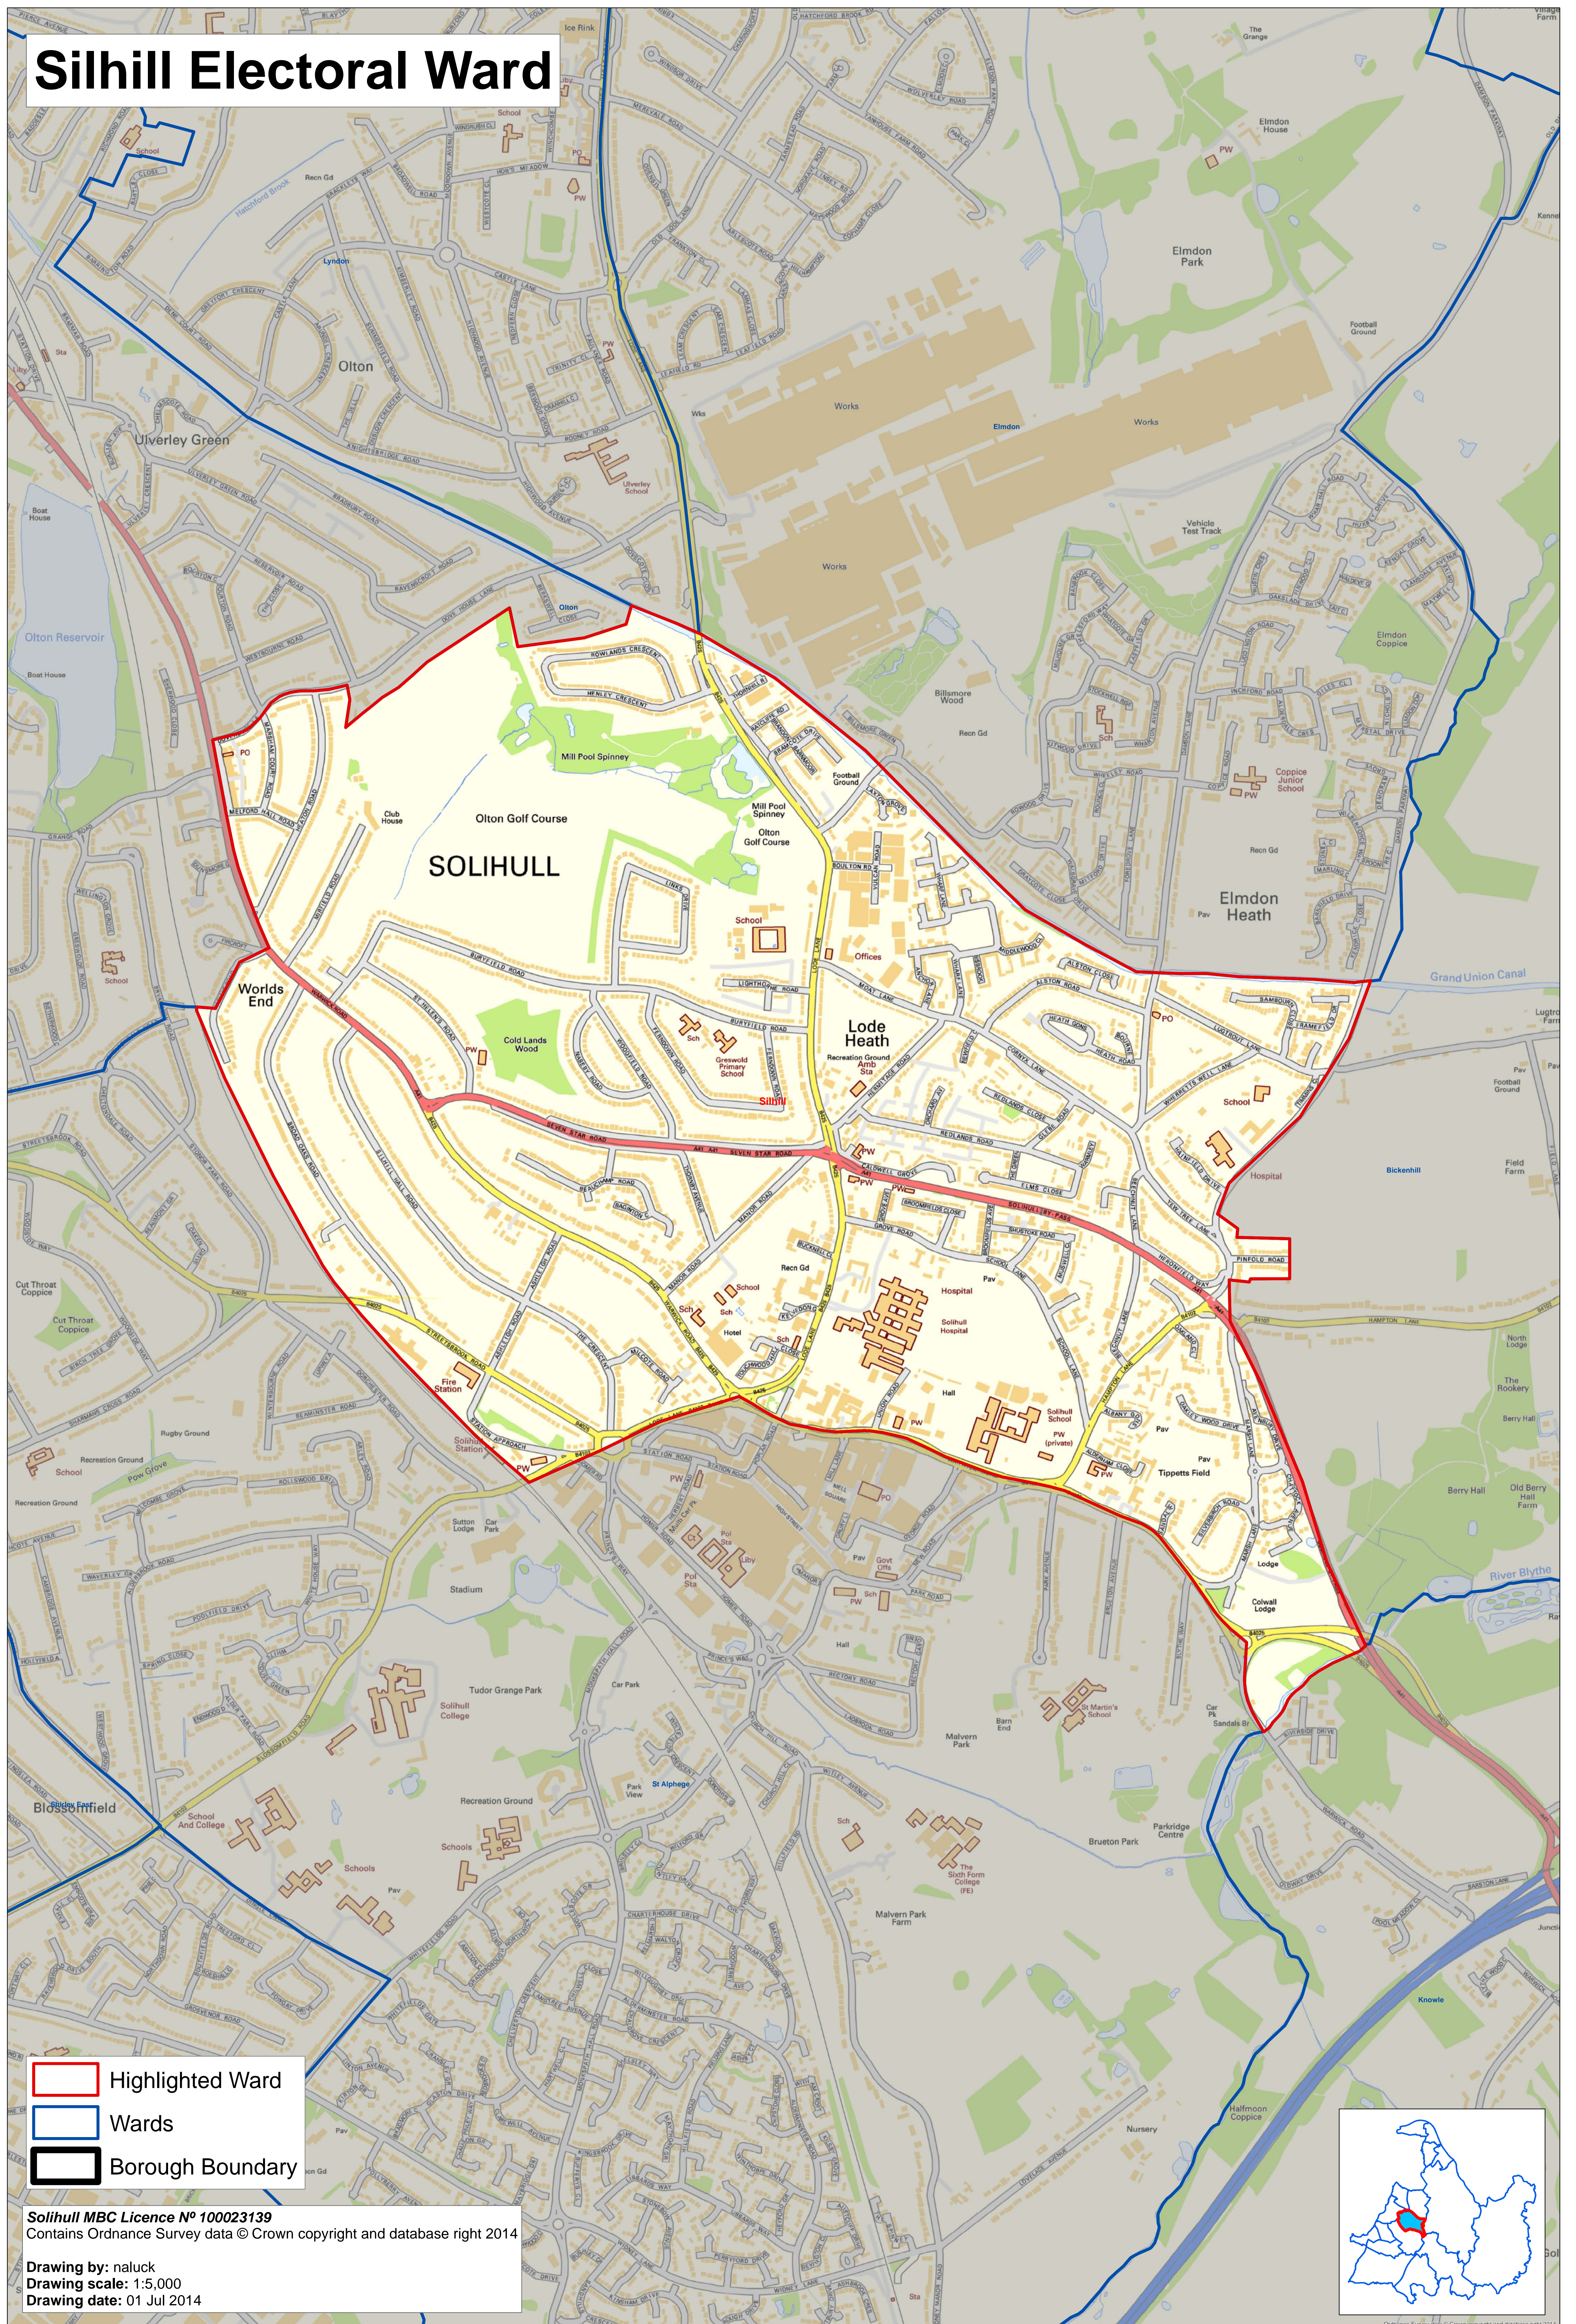

Silhill Electoral Ward

Solihull MBC Licence No 100023139
Contains Ordnance Survey data © Crown copyright and database right 2014

Drawing by: naluck
Drawing scale: 1:5,000
Drawing date: 01 Jul 2014