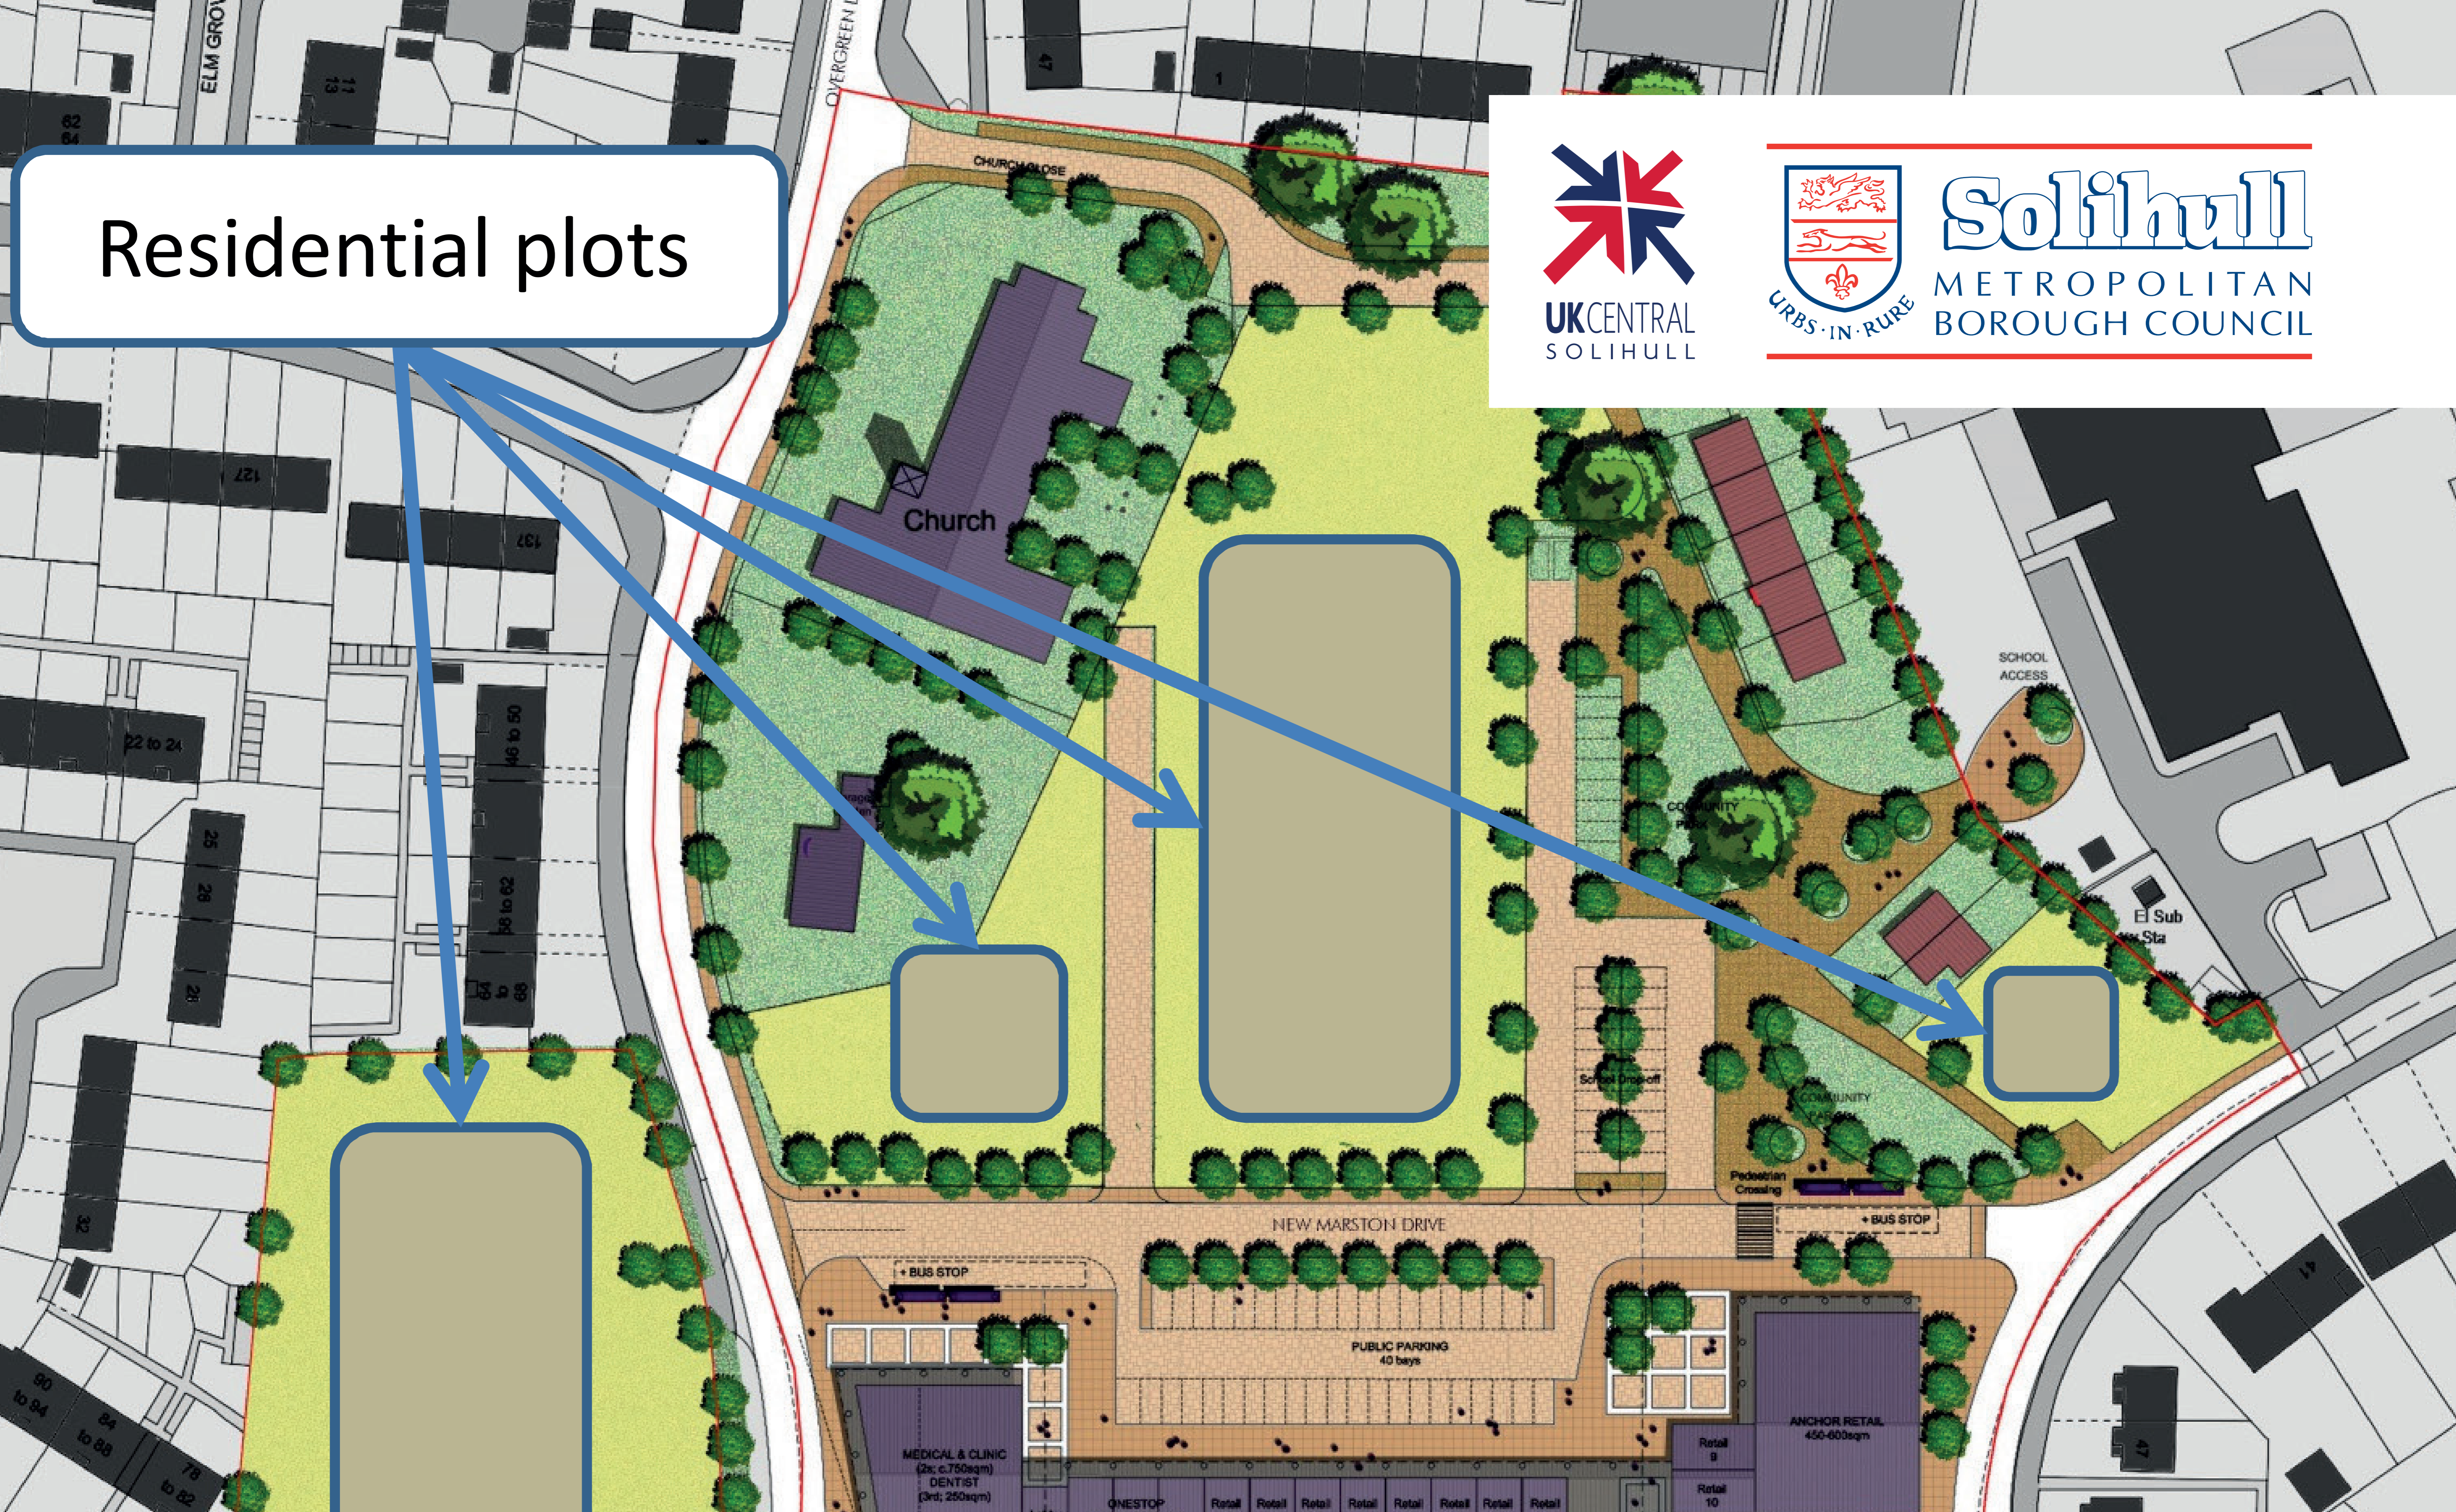

Residential plots

**Solihull**  
METROPOLITAN  
BOROUGH COUNCIL

# Kingshurst draft masterplan

Come and help us shape the  
future Kingshurst

Proposed Masterplan  
The key design features of the masterplan are:

Introduction of road frontage

New anchor retail store

Dedicated medical practice

Better linkages between the village centre and park

Improved linkages between village centre and school

New residential development on existing Parade  
and Mountford sites

Potential for residential or office use above shops