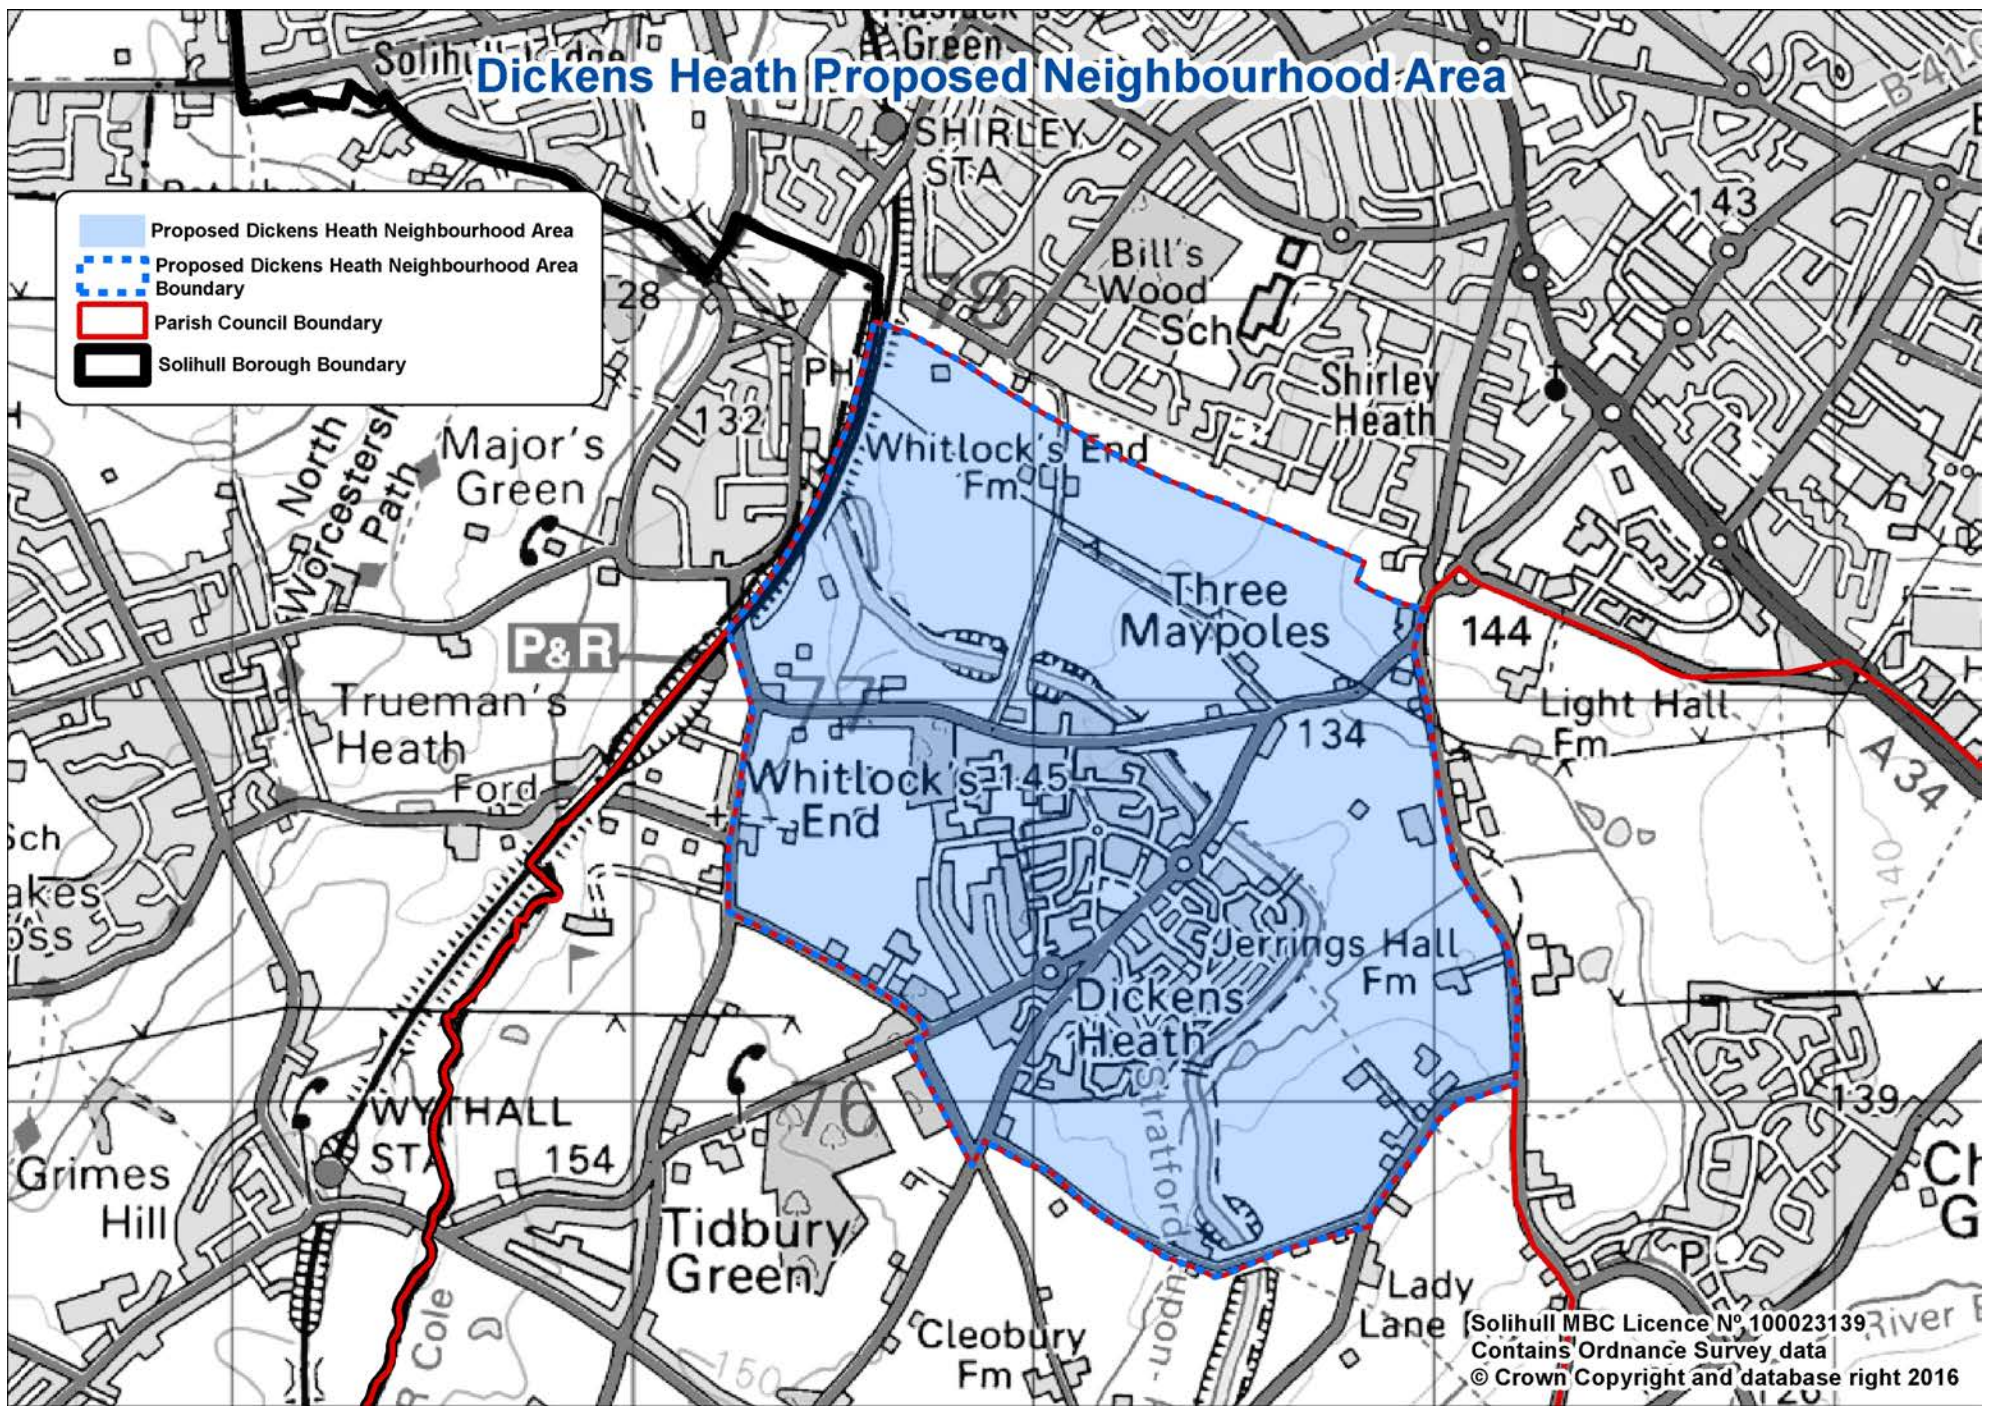

Dickens Heath Proposed Neighbourhood Area

- Proposed Dickens Heath Neighbourhood Area
- Proposed Dickens Heath Neighbourhood Area Boundary
- Parish Council Boundary
- Solihull Borough Boundary

Solihull MBC Licence N° 100023139
Contains Ordnance Survey data
© Crown Copyright and database right 2016