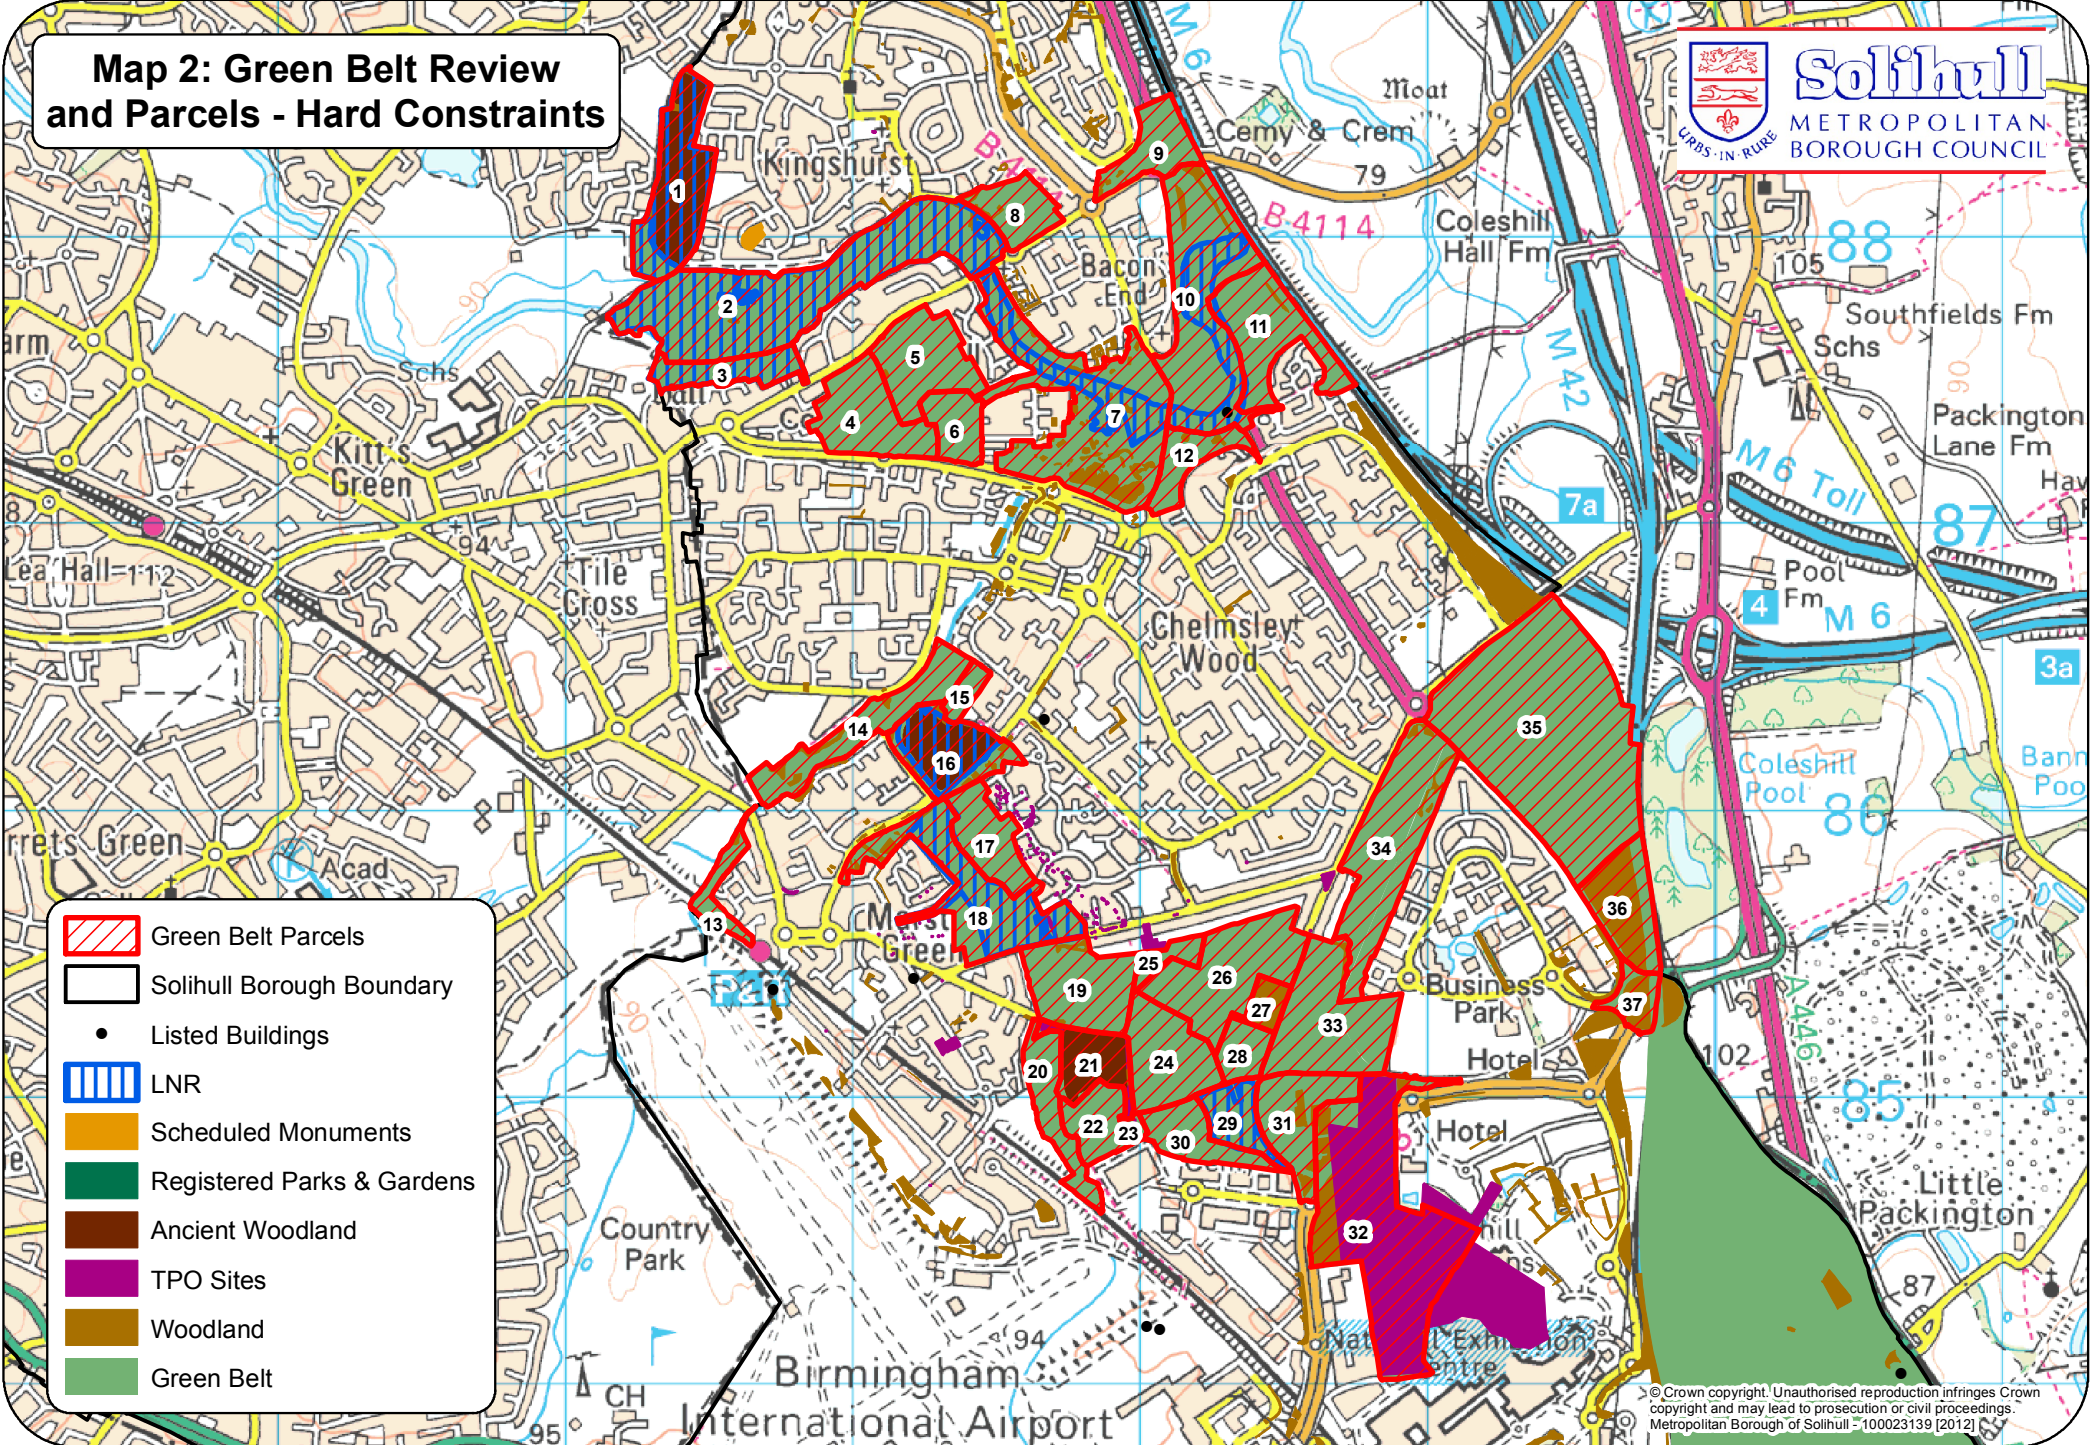

Map 2: Green Belt Review and Parcels - Hard Constraints

-  Green Belt Parcels
-  Solihull Borough Boundary
-  Listed Buildings
-  LNR
-  Scheduled Monuments
-  Registered Parks & Gardens
-  Ancient Woodland
-  TPO Sites
-  Woodland
-  Green Belt