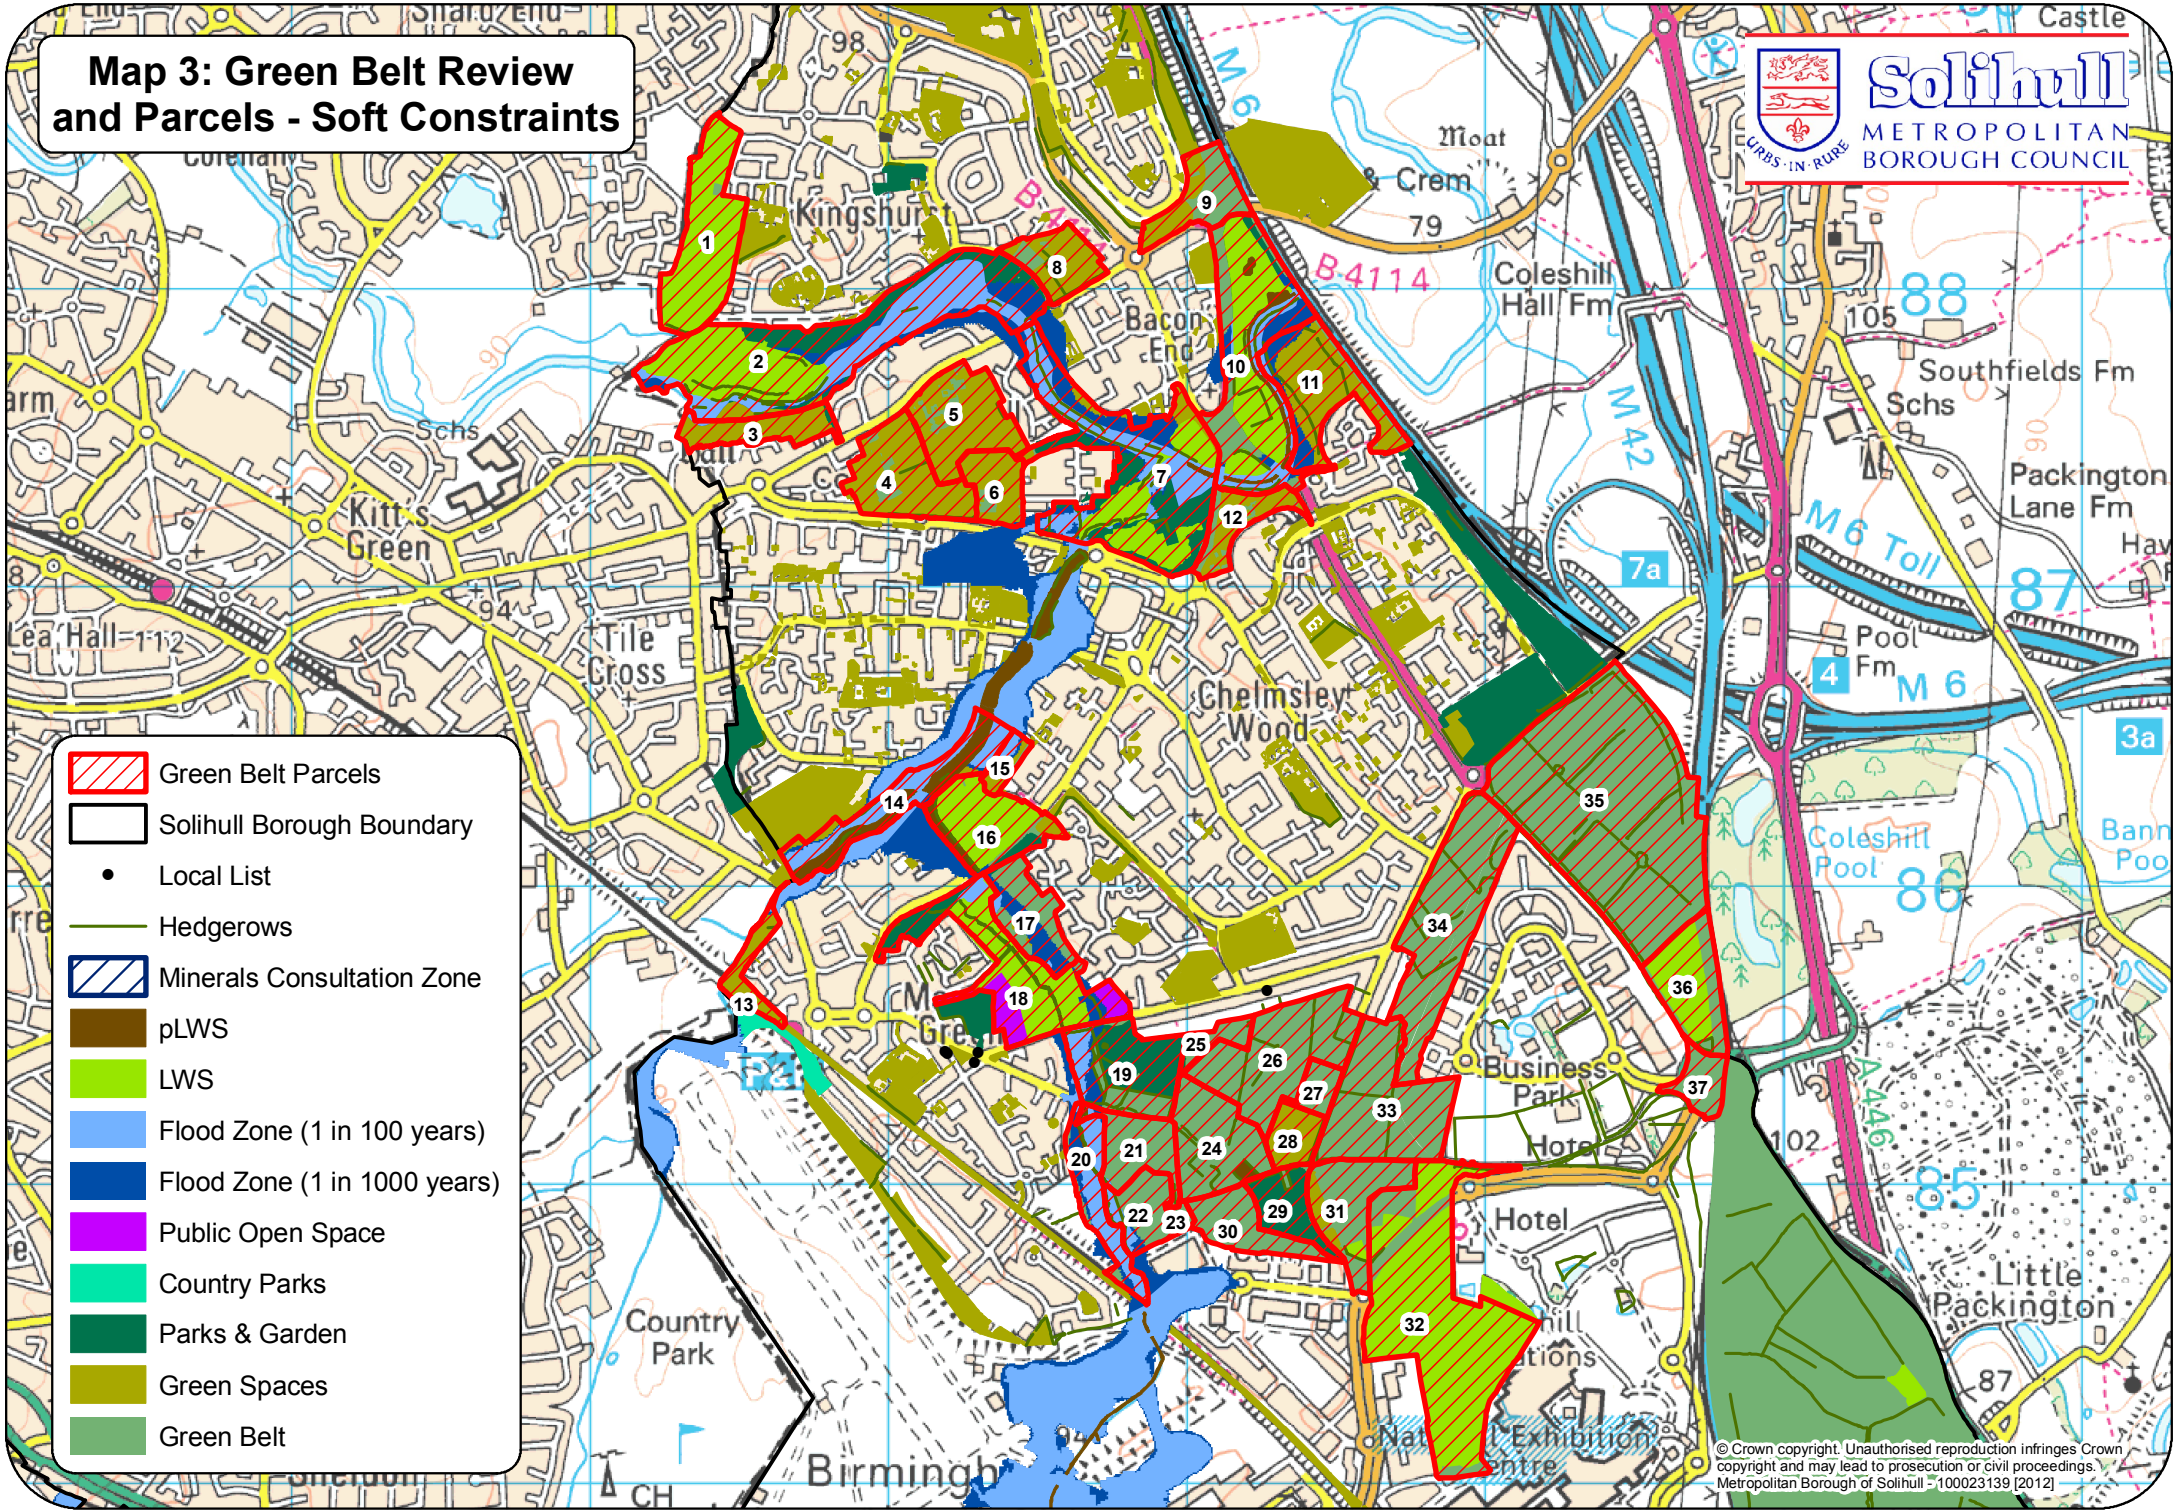

Map 3: Green Belt Review and Parcels - Soft Constraints

-  Green Belt Parcels
-  Solihull Borough Boundary
-  Local List
-  Hedgerows
-  Minerals Consultation Zone
-  pLWS
-  LWS
-  Flood Zone (1 in 100 years)
-  Flood Zone (1 in 1000 years)
-  Public Open Space
-  Country Parks
-  Parks & Garden
-  Green Spaces
-  Green Belt