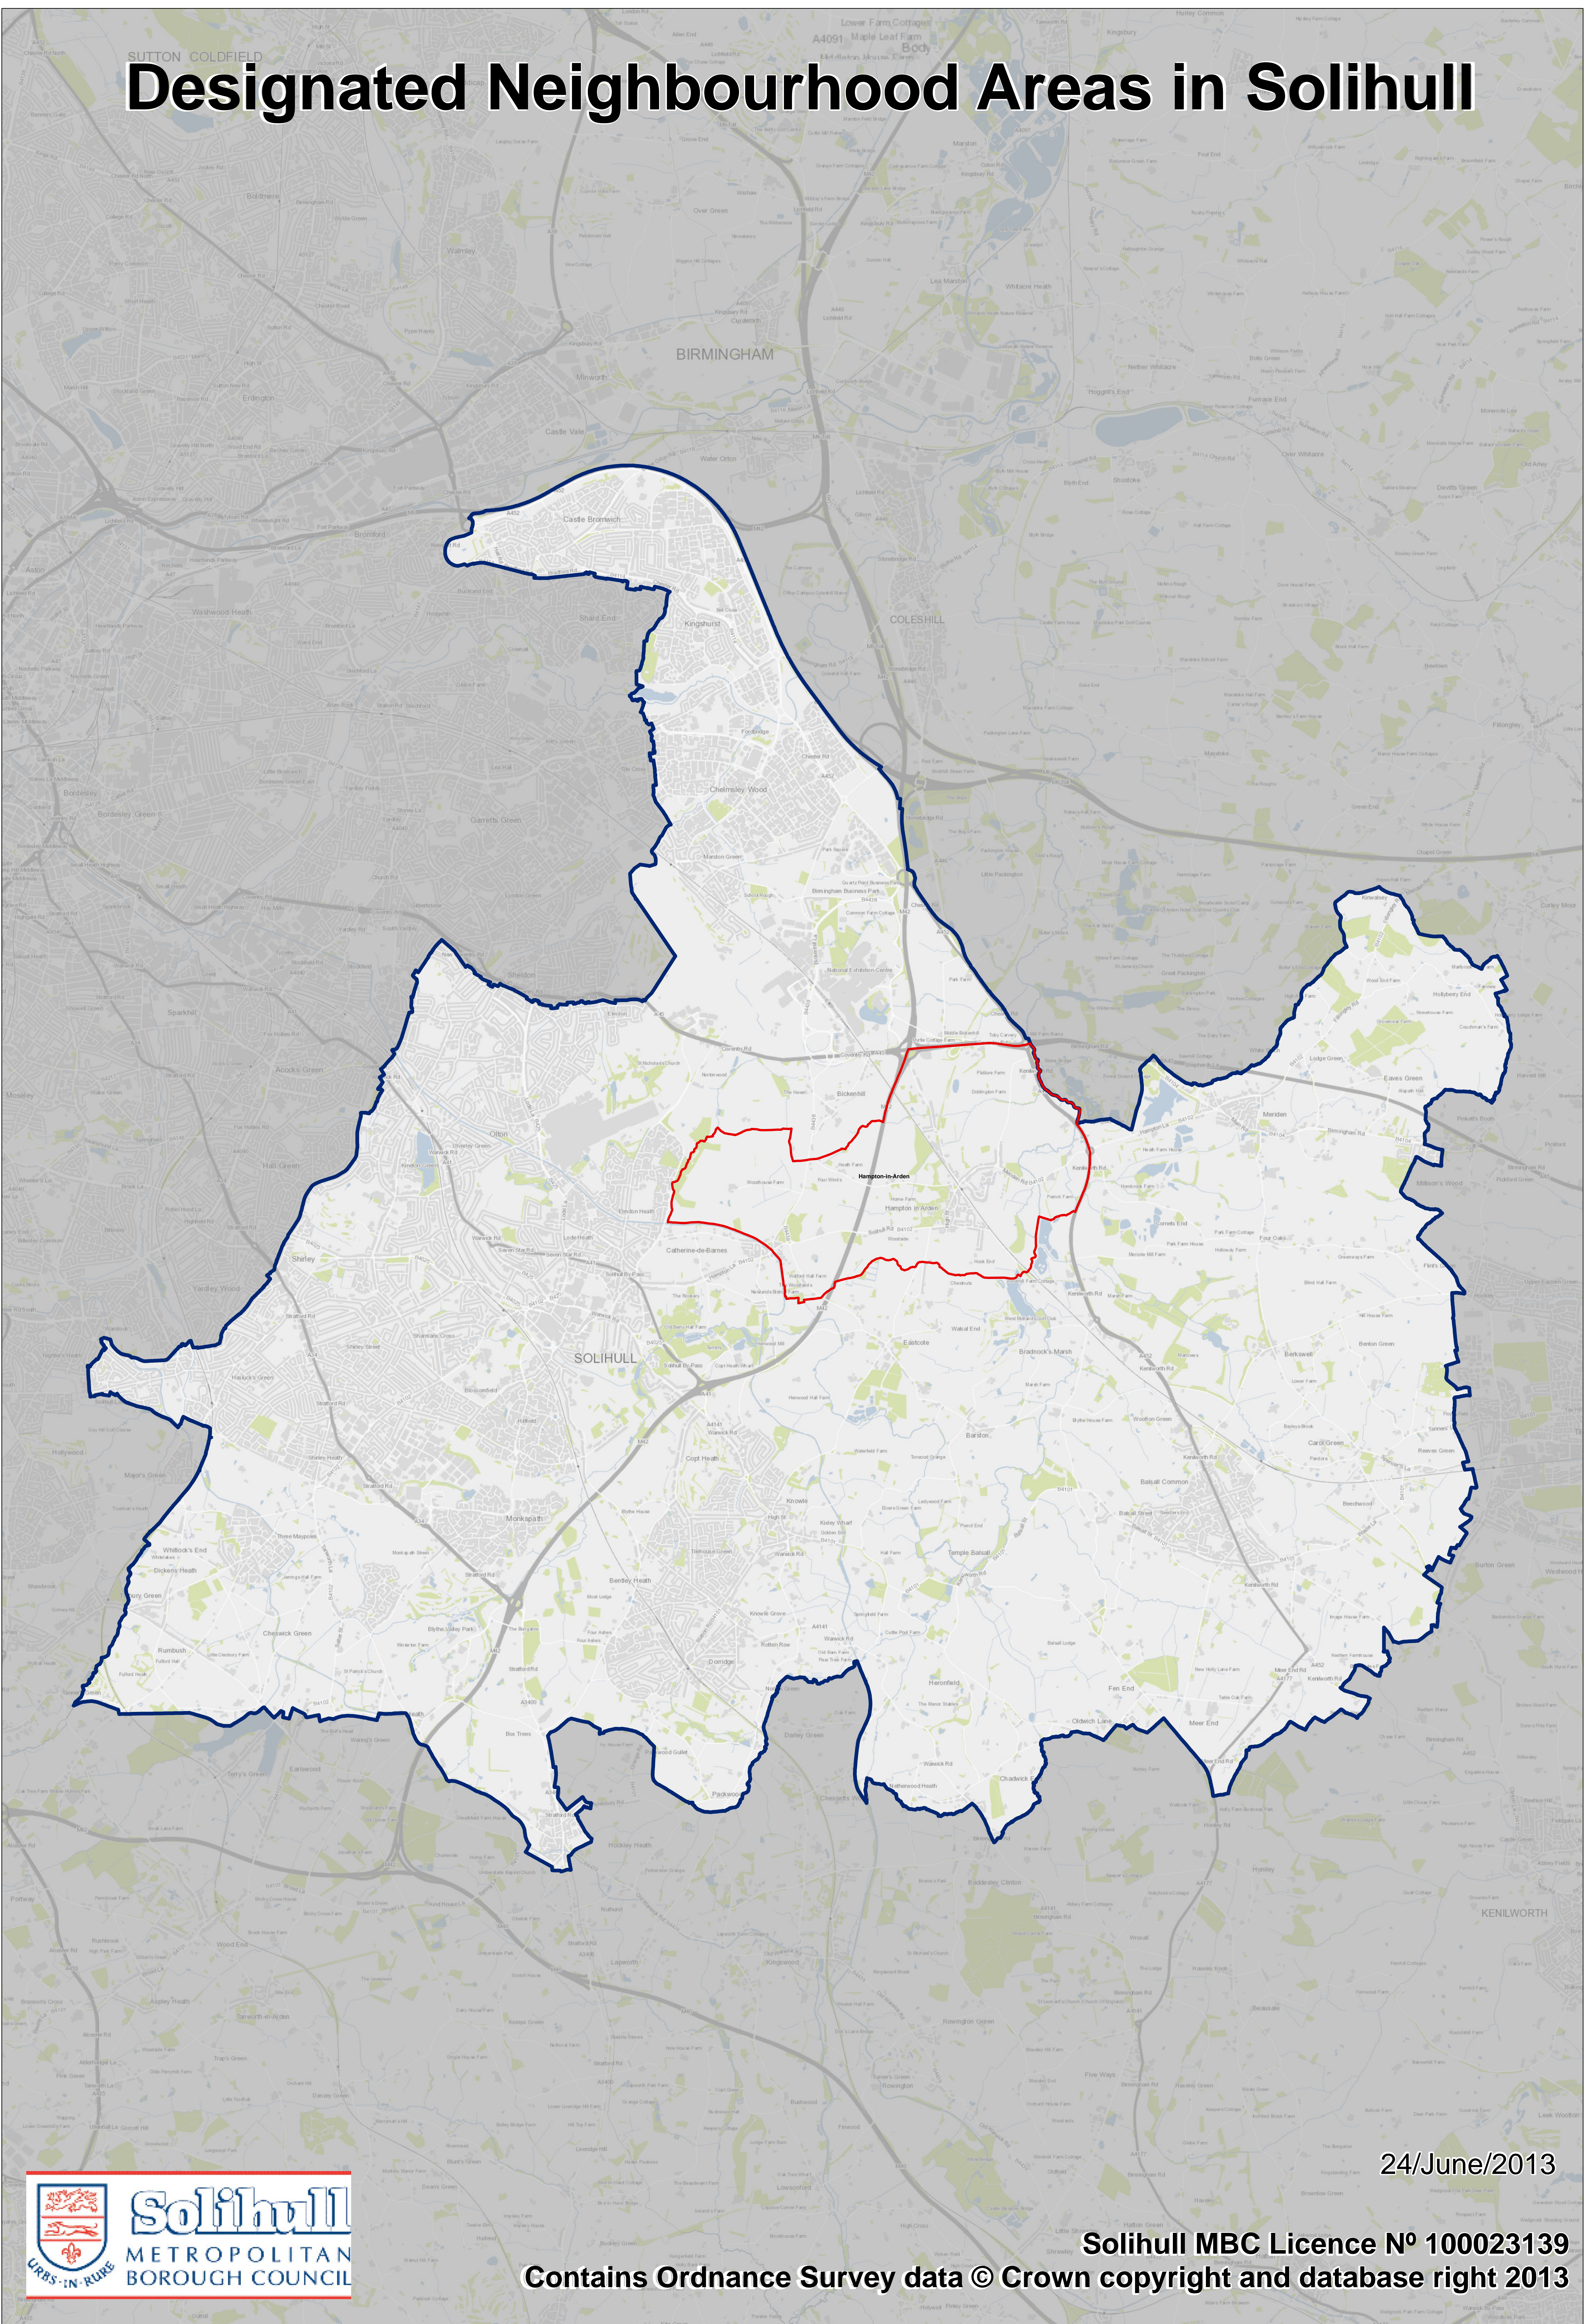

# Designated Neighbourhood Areas in Solihull

24/June/2013

Solihull MBC Licence N° 100023139

Contains Ordnance Survey data © Crown copyright and database right 2013