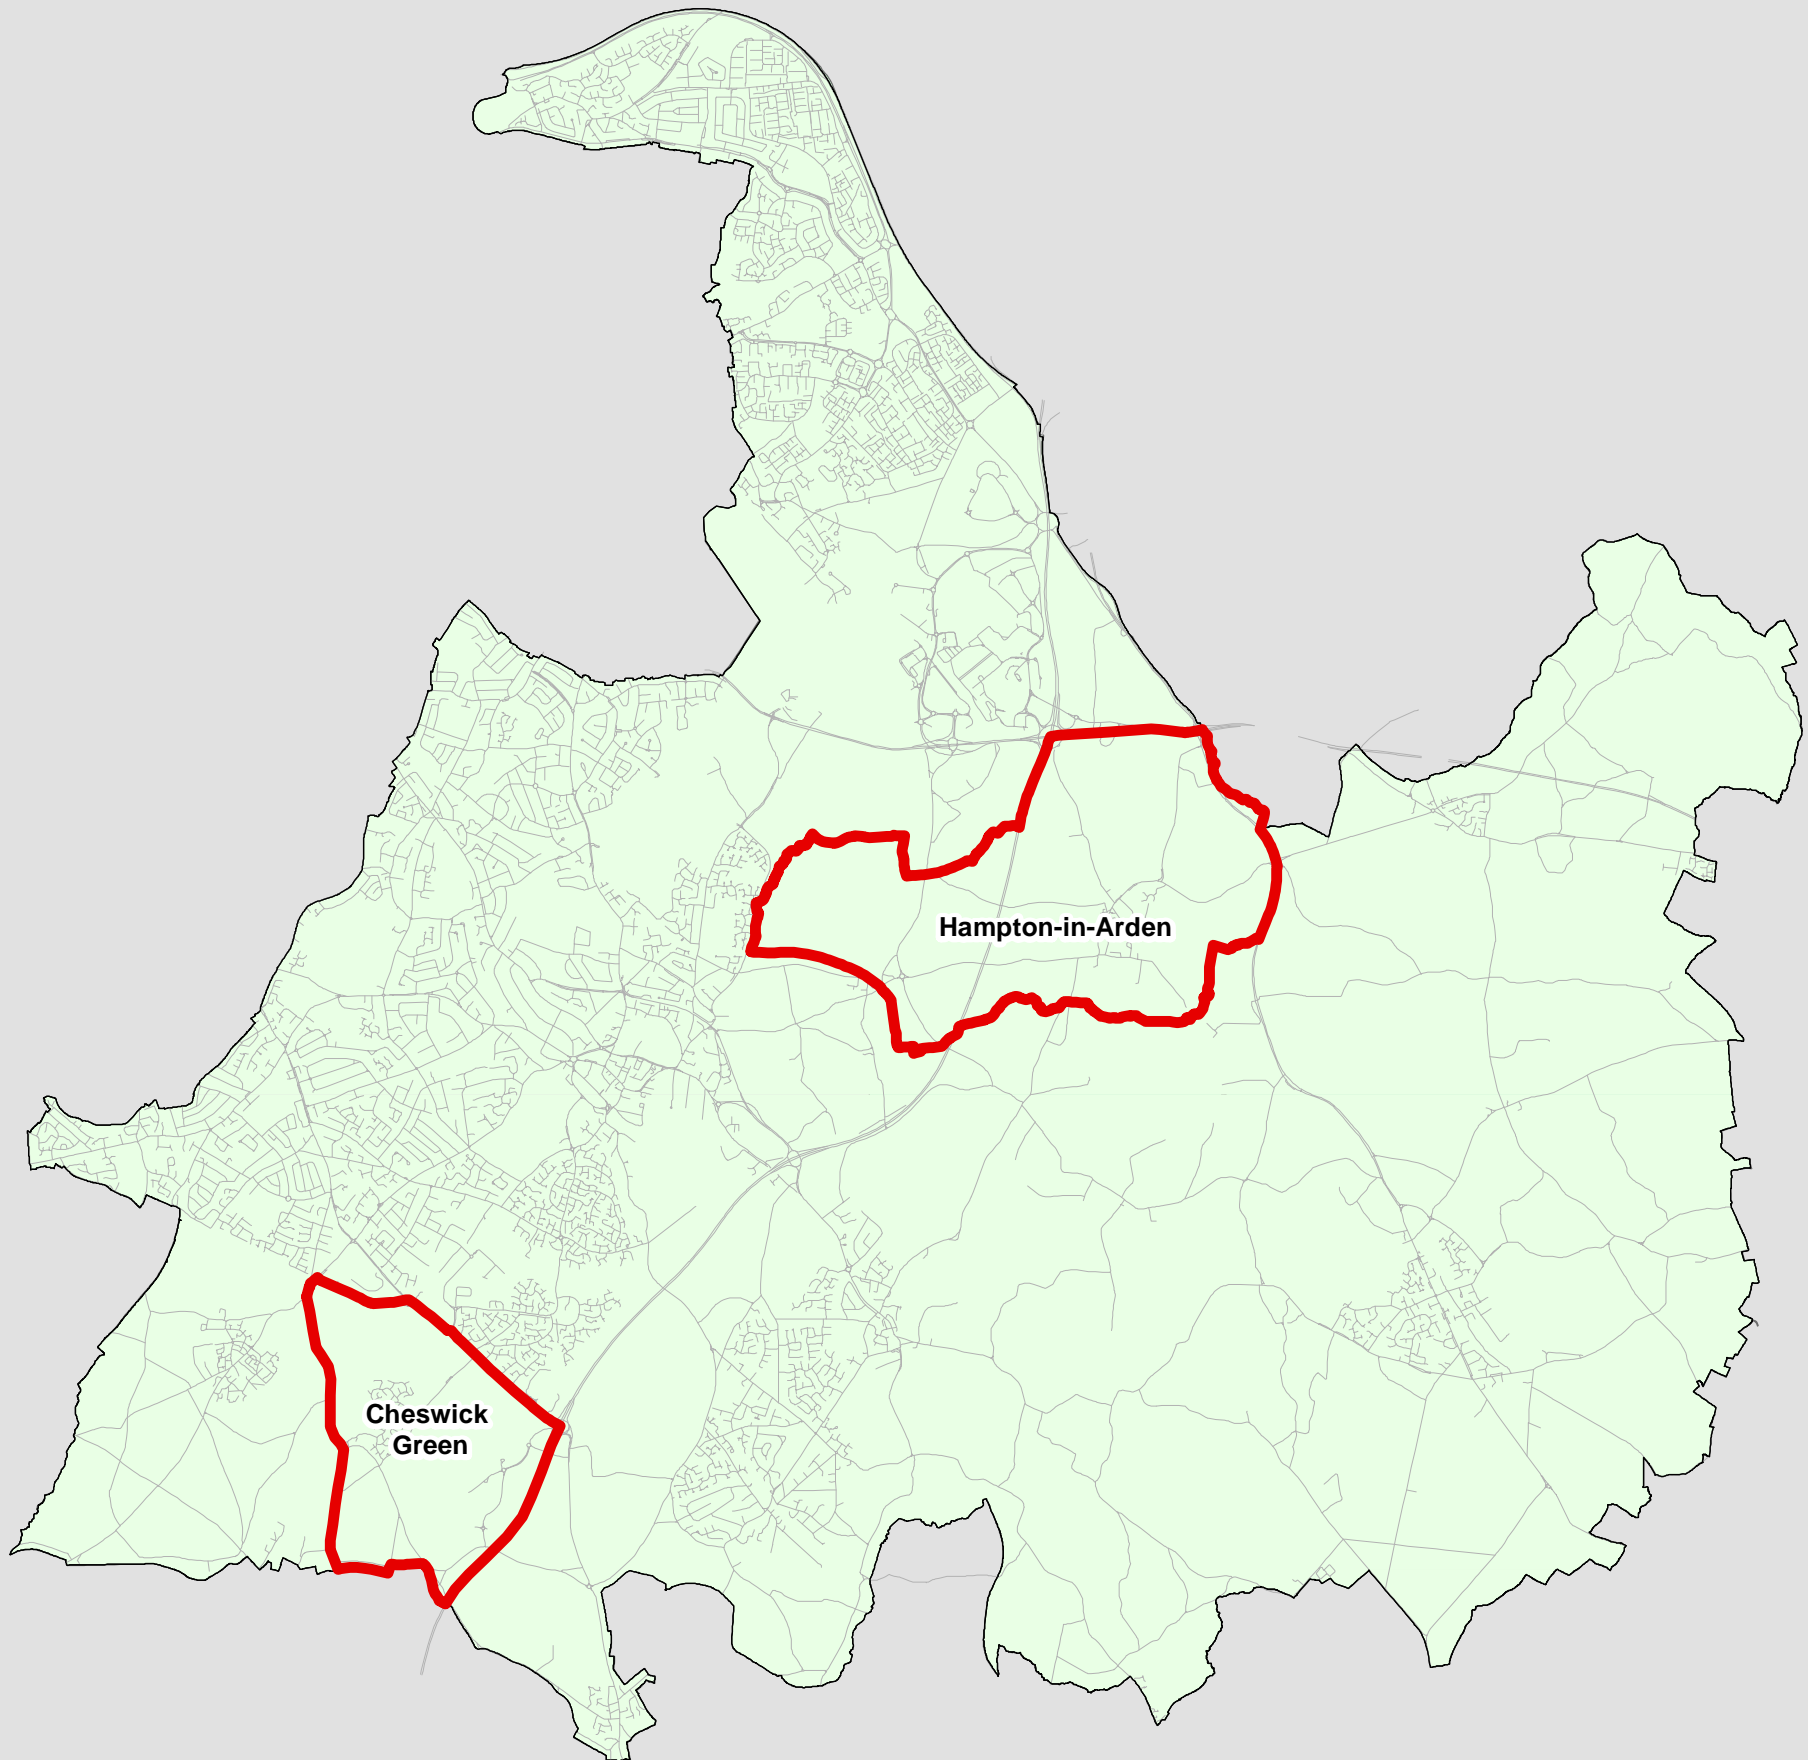

Designated Neighbourhood Areas in Solihull

Date: 4th August 2014

Solihull MBC Licence N° 100023139
Contains Ordnance Survey data
© Crown Copyright and database right 2014