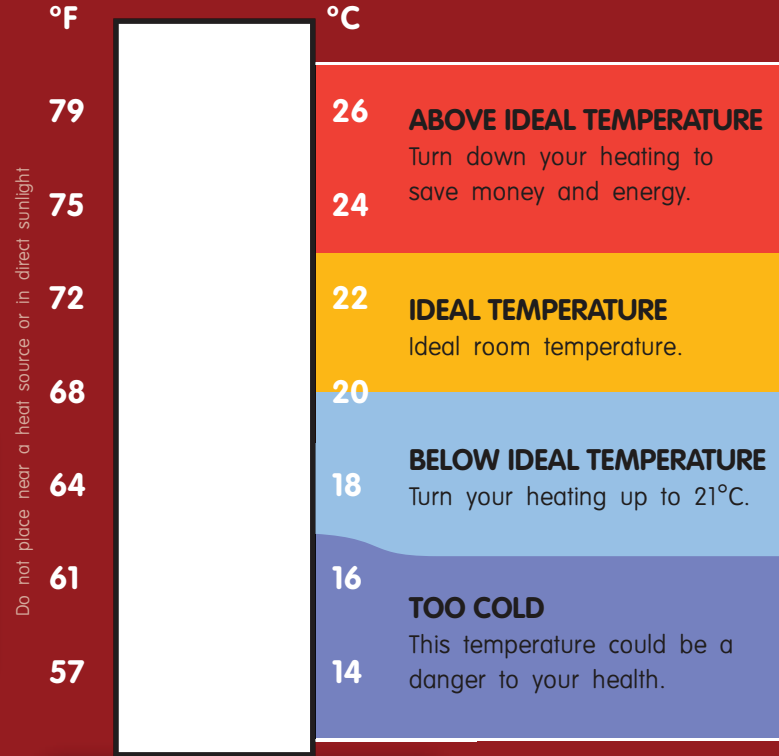

For more information contact Solihull Winter Warmth Helpline **0121 704 8080**